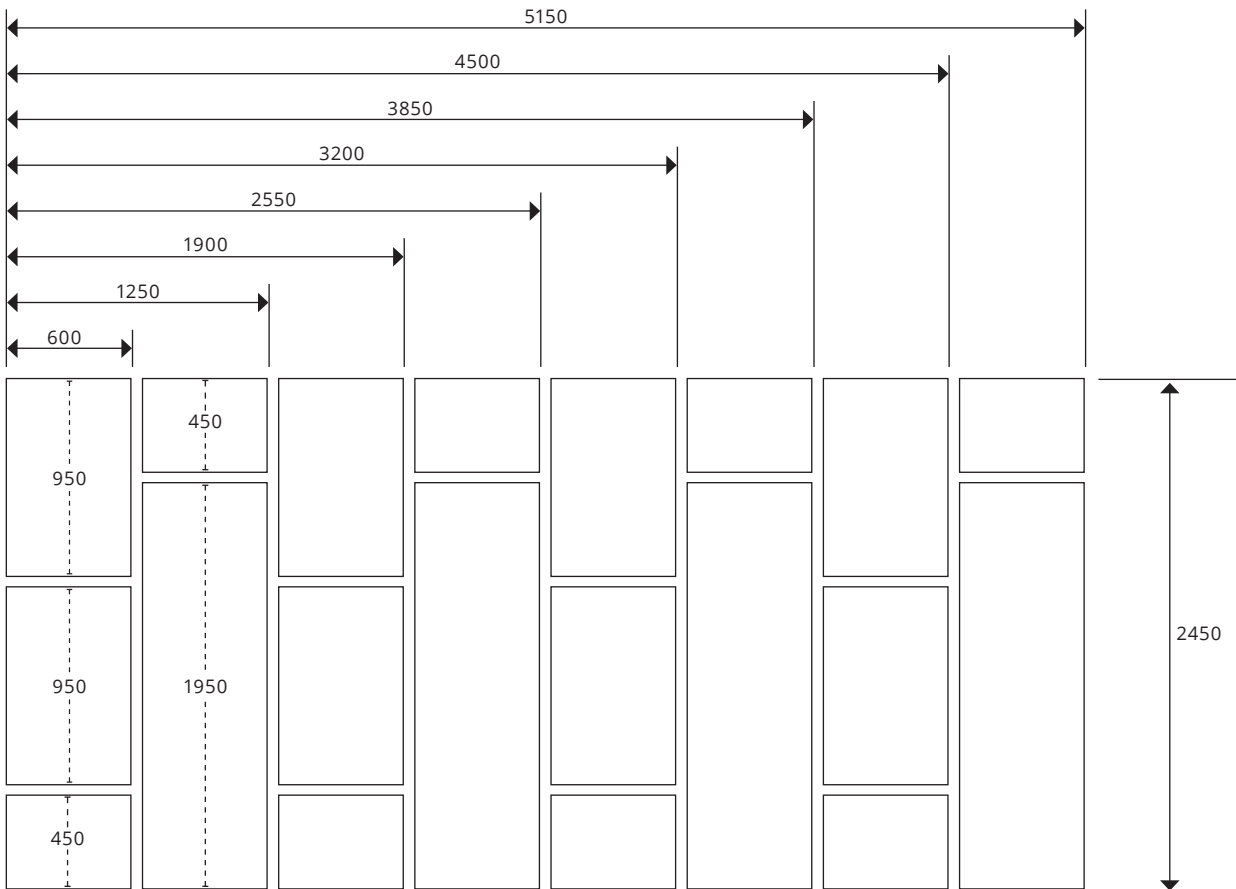

SS50 Vertical Suspended Screen

PATTERN H — H:2450MM

Pattern H is ordered based on width measurements e.g. 3200 mm equals 5 columns (Col)

There should be a 50mm air gap between panels.

Item No.	Name	Description	W x H x D mm	Col	SEK
SS50VSS-PH600	SS50 vertical suspended screen	Vertical suspended acoustic screen	600 x 2450 x 50	1	8830
SS50VSS-PH1250	SS50 vertical suspended screen	Vertical suspended acoustic screen	1250 x 2450 x 50	2	19010
SS50VSS-PH1900	SS50 vertical suspended screen	Vertical suspended acoustic screen	1900 x 2450 x 50	3	27840
SS50VSS-PH2550	SS50 vertical suspended screen	Vertical suspended acoustic screen	2550 x 2450 x 50	4	38020
SS50VSS-PH3200	SS50 vertical suspended screen	Vertical suspended acoustic screen	3200 x 2450 x 50	5	46850
SS50VSS-PH3850	SS50 vertical suspended screen	Vertical suspended acoustic screen	3850 x 2450 x 50	6	57040
SS50VSS-PH4500	SS50 vertical suspended screen	Vertical suspended acoustic screen	4500 x 2450 x 50	7	65870
SS50VSS-PH5150	SS50 vertical suspended screen	Vertical suspended acoustic screen	5150 x 2450 x 50	8	76050
A-CA9-RE	Akuart canvas	Additional Canvas	-	-	860
AF-NA	Artist Fee	Artist Fee	-	-	530
A-CG	Custom graphics	Custom graphical setup	-	-	530

All prices are excl. VAT, shipping and installation

PLEASE NOTE

- Ceiling mounts and wires are included in the price for standard sizes.
- New / Additional canvas is priced per m2.
- Artist Fee is only charged for artwork in the categories **Artist collab, Photography collab and Design collabs** - it is excluded from any reseller discount.