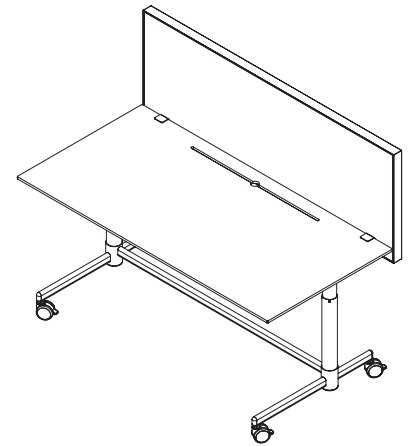

SS50 Desk Screen

ACOUSTIC DESK SCREEN

Acoustic desk screen with a replaceable front and backside canvas with print.

FRAME COLOURS

PLEASE NOTE

- Table mounts are not included in price.

Item No.	Name	Description	W x H x D mm	Pcs	SEK
SS50DS-6045	SS50 Desk screen	Acoustic desk screen	600 x 450 x 50	1	2710
SS50DS-8045	SS50 Desk screen	Acoustic desk screen	800 x 450 x 50	1	3040
SS50DS-12045	SS50 Desk screen	Acoustic desk screen	1200 x 450 x 50	1	3720
SS50DS-14045	SS50 Desk screen	Acoustic desk screen	1400 x 450 x 50	1	3890
SS50DS-16045	SS50 Desk screen	Acoustic desk screen	1600 x 450 x 50	1	4230
SS50DS-18045	SS50 Desk screen	Acoustic desk screen	1800 x 450 x 50	1	4400
SS50DS-20045	SS50 Desk screen	Acoustic desk screen	2000 x 450 x 50	1	4570
SS50DS-6065	SS50 Desk screen	Acoustic desk screen	600 x 650 x 50	1	2880
SS50DS-8065	SS50 Desk screen	Acoustic desk screen	800 x 650 x 50	1	3210
SS50DS-12065	SS50 Desk screen	Acoustic desk screen	1200 x 650 x 50	1	3890
SS50DS-14065	SS50 Desk screen	Acoustic desk screen	1400 x 650 x 50	1	4230
SS50DS-16065	SS50 Desk screen	Acoustic desk screen	1600 x 650 x 50	1	4570
SS50DS-18065	SS50 Desk screen	Acoustic desk screen	1800 x 650 x 50	1	4910
SS50DS-20065	SS50 Desk screen	Acoustic desk screen	2000 x 650 x 50	1	5410
SS50DS-CU	SS50 Desk Screen	Custom size desk screen	-	1	4900
SS50DS-TM	Table mount	Table mount	-	2	840
A-CA9-RE	Akuart canvas	Additional Canvas	-	1	860
AF-NA	Artist Fee	Artist Fee	-	1	530
A-CG	Custom graphics	Custom graphical setup	-	1	530

All prices are excl. VAT, shipping and installation

CUSTOM FRAME COLOURS

Frames in custom RAL or NCS colours can be delivered with different structures. Price and finish on request.