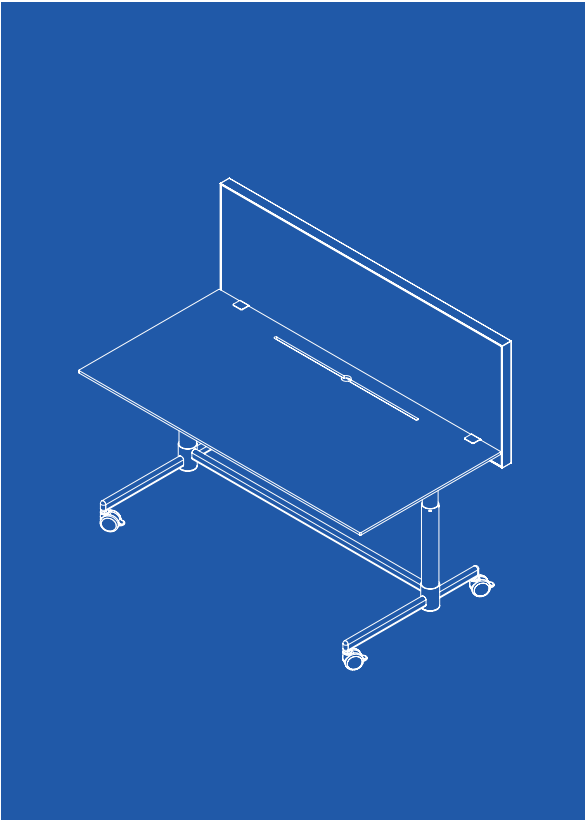

SEK Prices 2023

Supersonic Collection

AKUART reserves the right to any price changes and shall not be liable for any printing errors.

AKUART[®]

SS50 Wall Panel

ACOUSTIC WALL PANEL

50 mm acoustic panel with a changeable canvas with print.