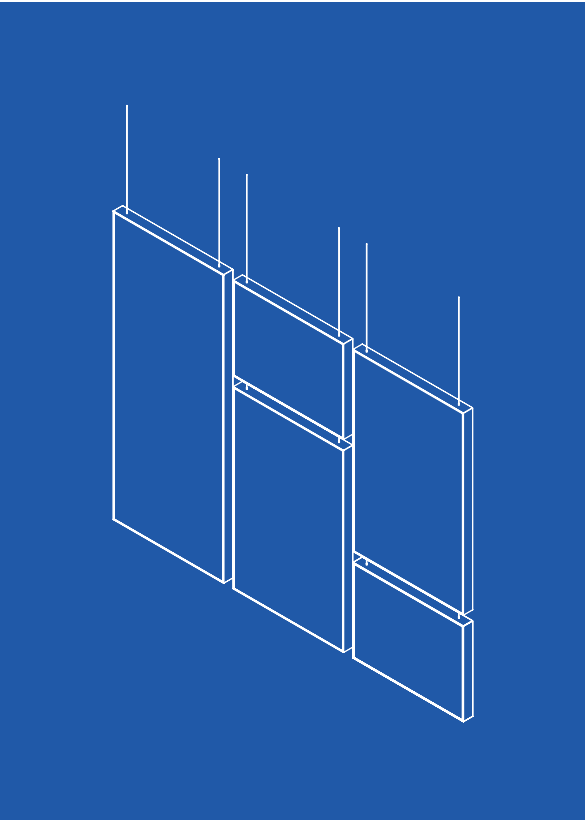

SEK Prices 2023

Supersonic Collection

AKUART reserves the right to any price changes and shall not be liable for any printing errors.

AKUART[®]

SS50 Wall Panel

ACOUSTIC WALL PANEL

50 mm acoustic panel with a changeable canvas with print.