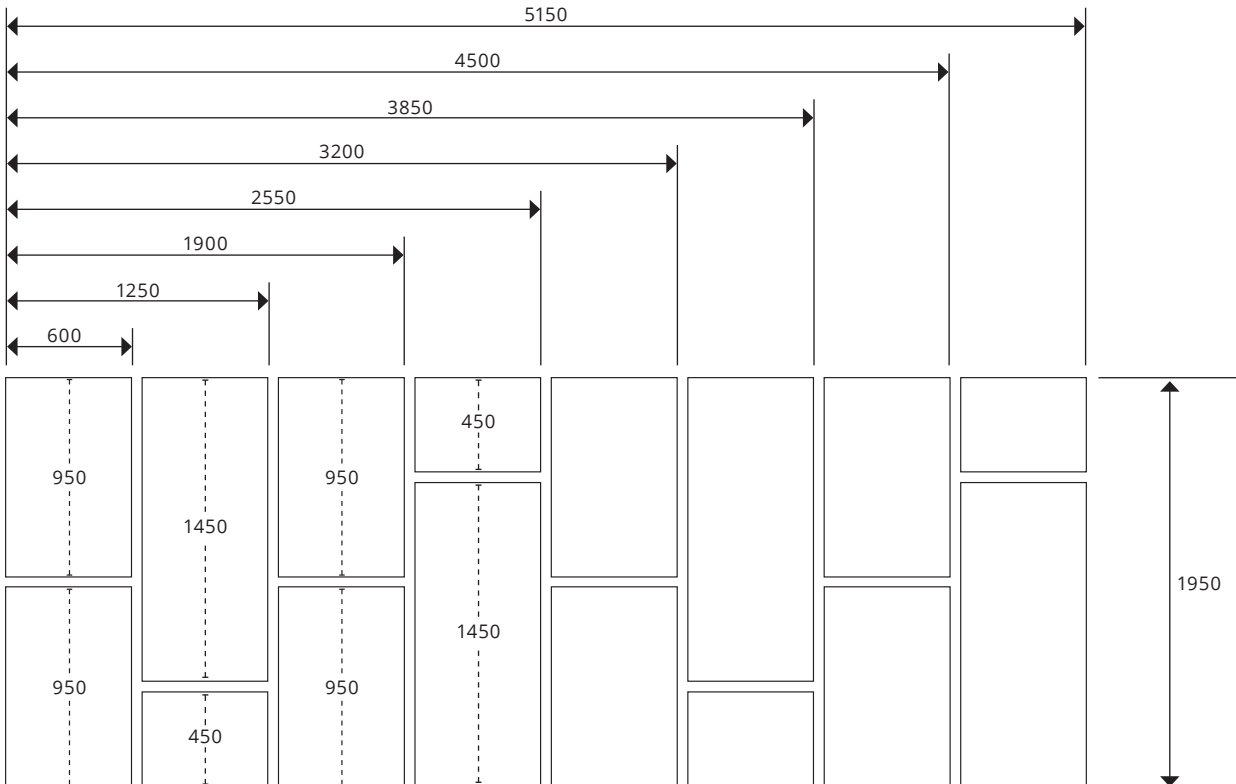

SS50 Vertical Suspended Screen

PATTERN F — H:1950MM

Pattern F is ordered based on width measurements e.g. 3200 mm equals 5 columns (Col)

There should be a 50mm air gap between panels.

Item No.	Name	Description	W x H x D mm	Col	SEK
SS50VSS-PF600	SS50 vertical suspended screen	Vertical suspended acoustic screen	600 x 1950 x 50	1	6970
SS50VSS-PF1250	SS50 vertical suspended screen	Vertical suspended acoustic screen	1250 x 1950 x 50	2	14110
SS50VSS-PF1900	SS50 vertical suspended screen	Vertical suspended acoustic screen	1900 x 1950 x 50	3	21080
SS50VSS-PF2550	SS50 vertical suspended screen	Vertical suspended acoustic screen	2550 x 1950 x 50	4	28210
SS50VSS-PF3200	SS50 vertical suspended screen	Vertical suspended acoustic screen	3200 x 1950 x 50	5	35180
SS50VSS-PF3850	SS50 vertical suspended screen	Vertical suspended acoustic screen	3850 x 1950 x 50	6	42320
SS50VSS-PF4500	SS50 vertical suspended screen	Vertical suspended acoustic screen	4500 x 1950 x 50	7	49290
SS50VSS-PF5150	SS50 vertical suspended screen	Vertical suspended acoustic screen	5150 x 1950 x 50	8	56430
A-CA9-RE	Akuart canvas	Additional Canvas	-	-	860
AF-NA	Artist Fee	Artist Fee	-	-	530
A-CG	Custom graphics	Custom graphical setup	-	-	530