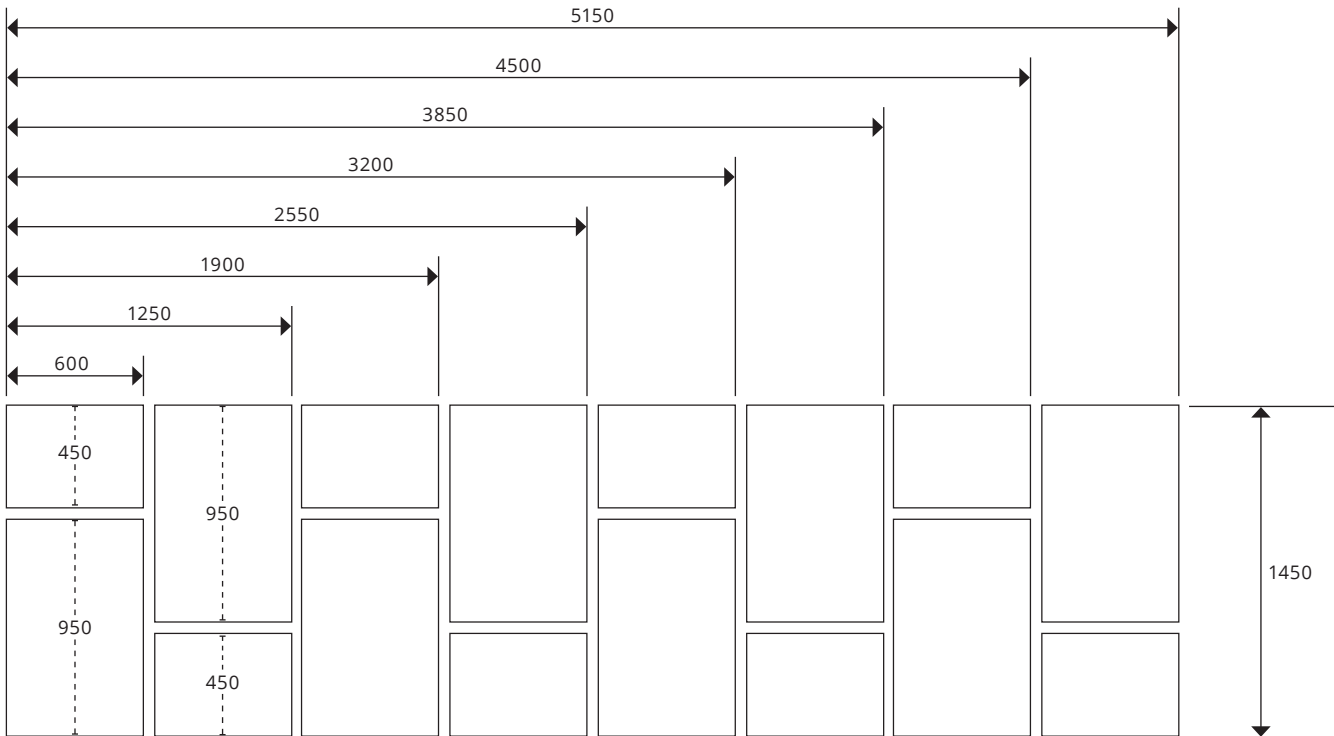

SS50 Vertical Suspended Screen

PATTERN A — H:1450MM

Pattern A is ordered based on width measurements e.g. 3200 mm equals 5 columns (Col).

There should be a 50mm air gap between panels.

Item No.	Name	Description	W x H x D mm	Col	SEK
SS50VSS-PA600	SS50 vertical suspended screen	Vertical suspended acoustic screen	600 x 1450 x 50	1	5950
SS50VSS-PA1250	SS50 vertical suspended screen	Vertical suspended acoustic screen	1250 x 1450 x 50	2	11910
SS50VSS-PA1900	SS50 vertical suspended screen	Vertical suspended acoustic screen	1900 x 1450 x 50	3	17860
SS50VSS-PA2550	SS50 vertical suspended screen	Vertical suspended acoustic screen	2550 x 1450 x 50	4	23820
SS50VSS-PA3200	SS50 vertical suspended screen	Vertical suspended acoustic screen	3200 x 1450 x 50	5	29770
SS50VSS-PA3850	SS50 vertical suspended screen	Vertical suspended acoustic screen	3850 x 1450 x 50	6	35720
SS50VSS-PA4500	SS50 vertical suspended screen	Vertical suspended acoustic screen	4500 x 1450 x 50	7	41680
SS50VSS-PA5150	SS50 vertical suspended screen	Vertical suspended acoustic screen	5150 x 1450 x 50	8	47630
A-CA9-RE	Akuart canvas	Additional Canvas	-	-	860
AF-NA	Artist Fee	Artist Fee	-	-	530
A-CG	Custom graphics	Custom graphical setup	-	-	530