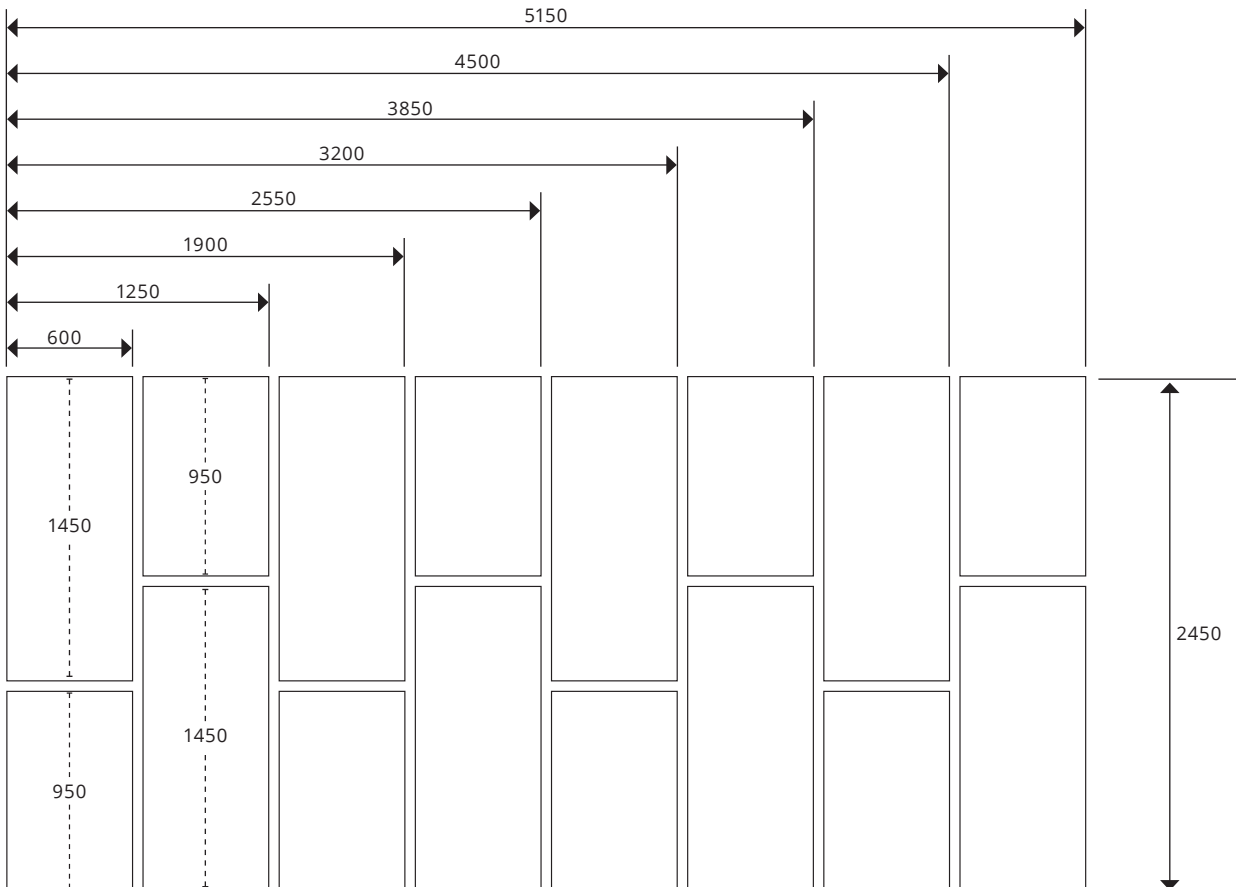

SS50 Vertical Suspended Screen

PATTERN G — H:2450MM

Pattern G is ordered based on width measurements e.g. 3200 mm equals 5 columns (Col)

There should be a 50mm air gap between panels.

Item No.	Name	Description	W x H x D mm	Col	SEK
SS50VSS-PG600	SS50 vertical suspended screen	Vertical suspended acoustic screen	600 x 2450 x 50	1	8150
SS50VSS-PG1250	SS50 vertical suspended screen	Vertical suspended acoustic screen	1250 x 2450 x 50	2	16310
SS50VSS-PG1900	SS50 vertical suspended screen	Vertical suspended acoustic screen	1900 x 2450 x 50	3	24460
SS50VSS-PG2550	SS50 vertical suspended screen	Vertical suspended acoustic screen	2550 x 2450 x 50	4	32610
SS50VSS-PG3200	SS50 vertical suspended screen	Vertical suspended acoustic screen	3200 x 2450 x 50	5	40760
SS50VSS-PG3850	SS50 vertical suspended screen	Vertical suspended acoustic screen	3850 x 2450 x 50	6	48920
SS50VSS-PG4500	SS50 vertical suspended screen	Vertical suspended acoustic screen	4500 x 2450 x 50	7	57070
SS50VSS-PG5150	SS50 vertical suspended screen	Vertical suspended acoustic screen	5150 x 2450 x 50	8	65220
A-CA9-RE	Akuart canvas	Additional Canvas	-	-	860
AF-NA	Artist Fee	Artist Fee	-	-	530
A-CG	Custom graphics	Custom graphical setup	-	-	530

All prices are excl. VAT, shipping and installation

PLEASE NOTE

- Ceiling mounts and wires are included in the price for standard sizes.
- New / Additional canvas is priced per m2.
- Artist Fee is only charged for artwork in the categories **Artist collab, Photography collab and Design collabs**
  - it is excluded from any reseller discount.