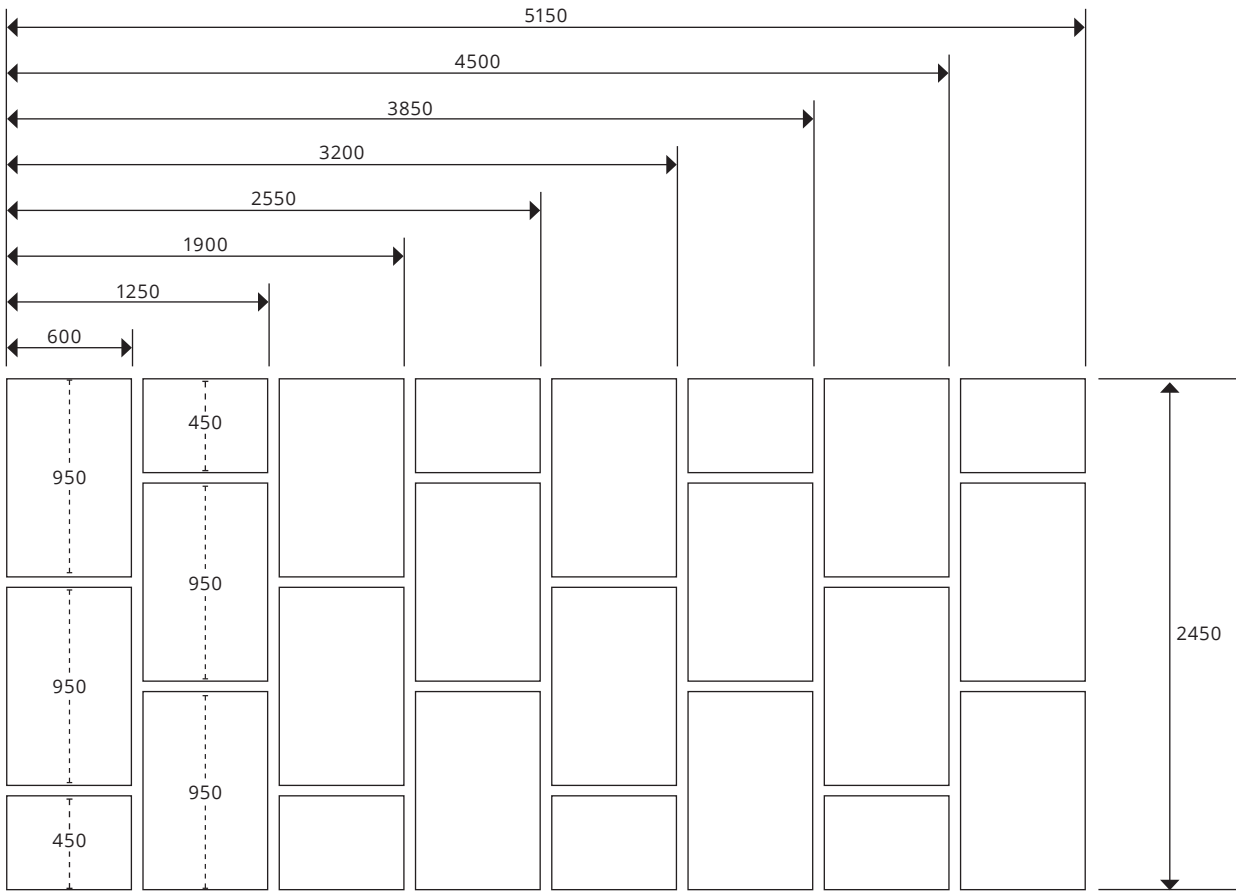

SS50 Vertical Suspended Screen

PATTERN I — H:2450MM

Pattern I is ordered based on width measurements e.g. 3200 mm equals 5 columns (Col)

There should be a 50mm air gap between panels.

Item No.	Name	Description	W x H x D mm	Col	SEK
SS50VSS-PI600	SS50 vertical suspended screen	Vertical suspended acoustic screen	600 x 2450 x 50	1	8830
SS50VSS-PI1250	SS50 vertical suspended screen	Vertical suspended acoustic screen	1250 x 2450 x 50	2	17660
SS50VSS-PI1900	SS50 vertical suspended screen	Vertical suspended acoustic screen	1900 x 2450 x 50	3	26490
SS50VSS-PI2550	SS50 vertical suspended screen	Vertical suspended acoustic screen	2550 x 2450 x 50	4	35320
SS50VSS-PI3200	SS50 vertical suspended screen	Vertical suspended acoustic screen	3200 x 2450 x 50	5	44150
SS50VSS-PI3850	SS50 vertical suspended screen	Vertical suspended acoustic screen	3850 x 2450 x 50	6	52980
SS50VSS-PI4500	SS50 vertical suspended screen	Vertical suspended acoustic screen	4500 x 2450 x 50	7	61810
SS50VSS-PI5150	SS50 vertical suspended screen	Vertical suspended acoustic screen	5150 x 2450 x 50	8	70640
A-CA9-RE	Akuart canvas	Additional Canvas	-	-	860
AF-NA	Artist Fee	Artist Fee	-	-	530
A-CG	Custom graphics	Custom graphical setup	-	-	530

All prices are excl. VAT, shipping and installation

PLEASE NOTE

- Ceiling mounts and wires are included in the price for standard sizes.
- New / Additional canvas is priced per m2.
- Artist Fee is only charged for artwork in the categories **Artist collab, Photography collab and Design collabs** - it is excluded from any reseller discount.