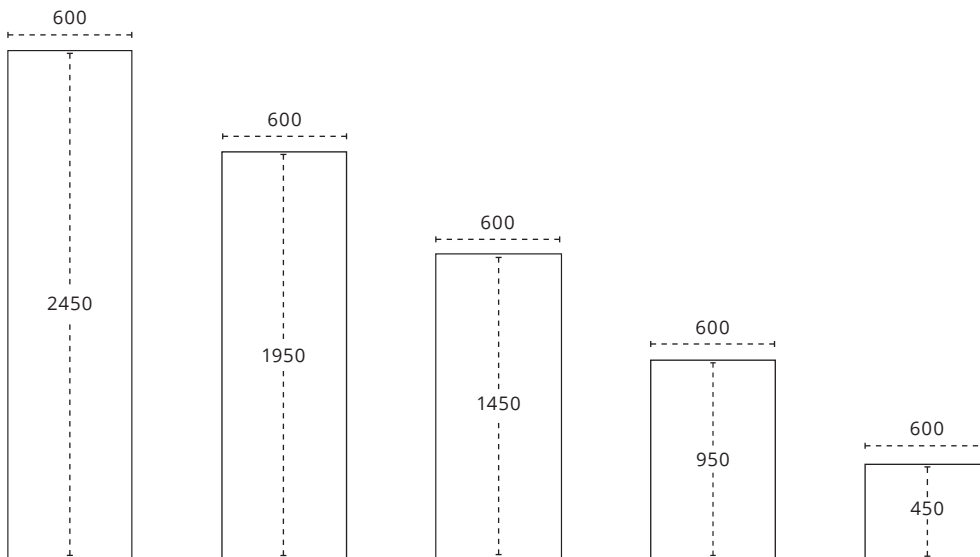

SS50 Vertical Suspended Screen

CUSTOM PATTERN

You can choose to customize a solution with the predefined 5 sizes - ranging from 450 mm to 2450 mm and configure them as you want.

You also have the option to order custom sized suspended screens.

There should be a 50mm air gap between panels.

Item No.	Name	Description	W x H x D mm	pcs	SEK
SS50VS-S	SS50 vertical suspended panel	Vertical suspended acoustic screen - Small (mount incl.)	600 x 450 x 50	1	1860
SS50VS-M	SS50 vertical suspended panel	Vertical suspended acoustic screen - Medium (mount incl.)	600 x 950 x 50	1	2880
SS50VS-L	SS50 vertical suspended panel	Vertical suspended acoustic screen - Large (mount incl.)	600 x 1450 x 50	1	4060
SS50VS-XL	SS50 vertical suspended panel	Vertical suspended acoustic screen - X-Large (mount incl.)	600 x 1950 x 50	1	5580
SS50VS-XXL	SS50 vertical suspended panel	Vertical suspended acoustic screen - XX-Large (mount incl.)	600 x 2450 x 50	1	7100
SS50VSS-CU	SS50 vertical suspended screen	Vertical suspended acoustic screen - custom size	-	1	6240
SS50VSS-WK	SS50 vertical suspended screen wire kit	Wire kit for suspended acoustic screen		1	410
SS50VSS-FM	SS50 vertical suspended screen floor mounts	Floor mounts for suspended acoustic screen		2	340

All prices are excl. VAT, shipping and installation

PLEASE NOTE

- Custom sized suspended screens are priced per m2.
- Ceiling mounts and wires are sold separately for custom sizes. 1 wire kit is needed per column.
- Floor mounts are optional for securing screen to floor.