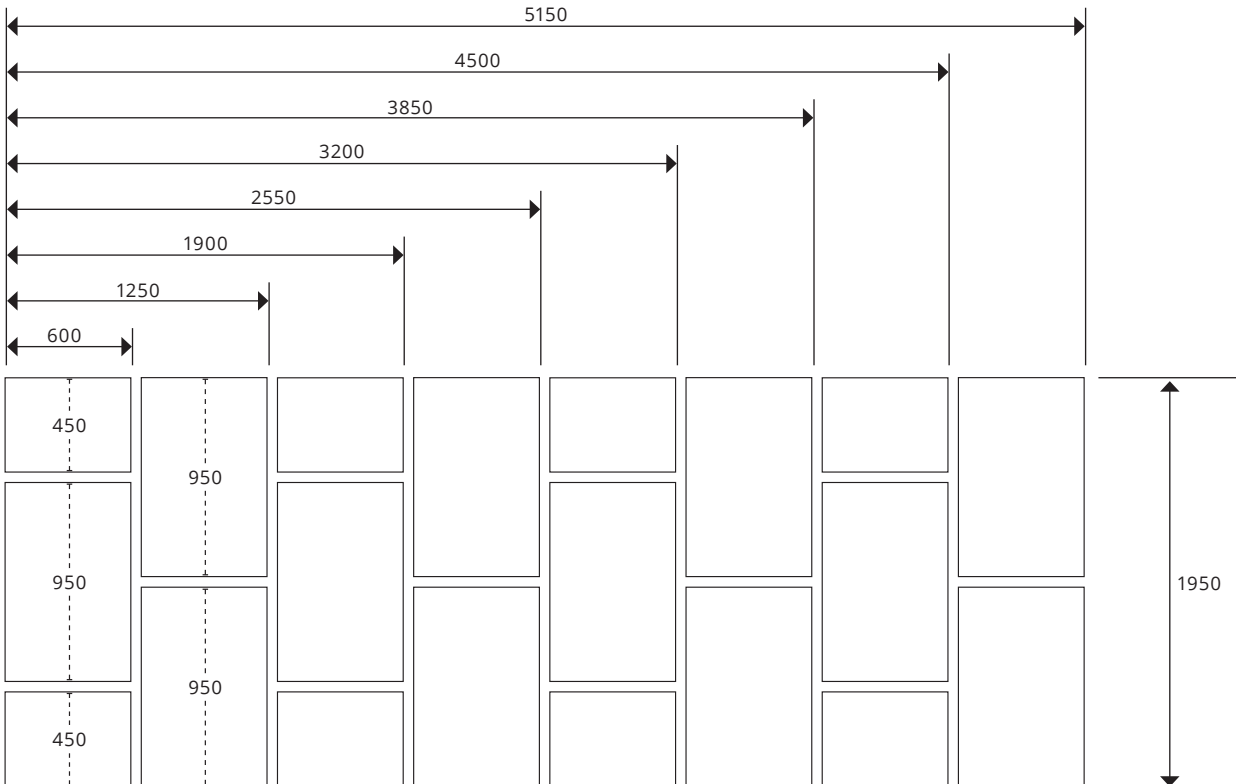

SS50 Vertical Suspended Screen

PATTERN D — H:1950MM

Pattern D is ordered based on width measurements e.g. 3200 mm equals 5 columns (Col)

There should be a 50mm air gap between panels.

Item No.	Name	Description	W x H x D mm	Col	SEK
SS50VSS-PD600	SS50 vertical suspended screen	Vertical suspended acoustic screen	600 x 1950 x 50	1	7810
SS50VSS-PD1250	SS50 vertical suspended screen	Vertical suspended acoustic screen	1250 x 1950 x 50	2	14780
SS50VSS-PD1900	SS50 vertical suspended screen	Vertical suspended acoustic screen	1900 x 1950 x 50	3	22600
SS50VSS-PD2550	SS50 vertical suspended screen	Vertical suspended acoustic screen	2550 x 1950 x 50	4	29570
SS50VSS-PD3200	SS50 vertical suspended screen	Vertical suspended acoustic screen	3200 x 1950 x 50	5	37380
SS50VSS-PD3850	SS50 vertical suspended screen	Vertical suspended acoustic screen	3850 x 1950 x 50	6	44350
SS50VSS-PD4500	SS50 vertical suspended screen	Vertical suspended acoustic screen	4500 x 1950 x 50	7	52170
SS50VSS-PD5150	SS50 vertical suspended screen	Vertical suspended acoustic screen	5150 x 1950 x 50	8	59130
A-CA9-RE	Akuart canvas	Additional Canvas	-	-	860
AF-NA	Artist Fee	Artist Fee	-	-	530
A-CG	Custom graphics	Custom graphical setup	-	-	530