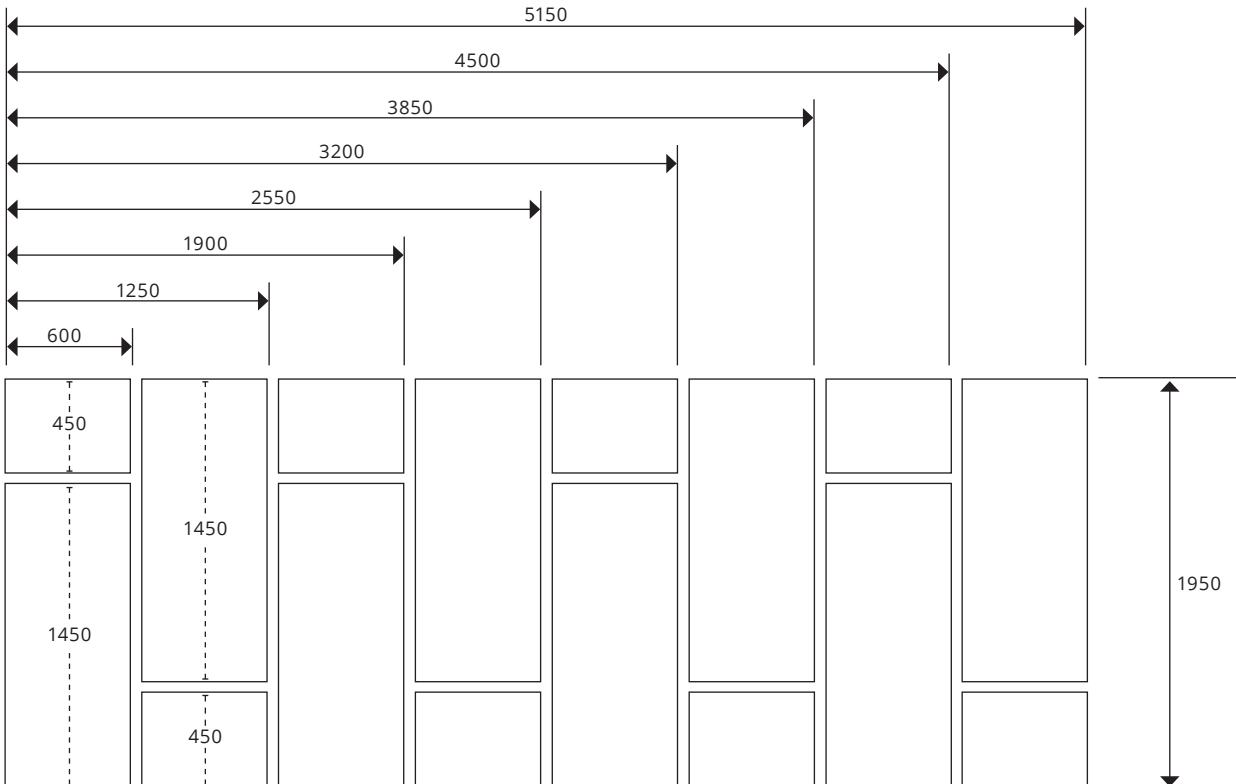

SS50 Vertical Suspended Screen

PATTERN E — H:1950MM

Pattern E is ordered based on width measurements e.g. 3200 mm equals 5 columns (Col)

There should be a 50mm air gap between panels.

Item No.	Name	Description	W x H x D mm	Col	SEK
SS50VSS-PE600	SS50 vertical suspended screen	Vertical suspended acoustic screen	600 x 1950 x 50	1	7140
SS50VSS-PE1250	SS50 vertical suspended screen	Vertical suspended acoustic screen	1250 x 1950 x 50	2	14280
SS50VSS-PE1900	SS50 vertical suspended screen	Vertical suspended acoustic screen	1900 x 1950 x 50	3	21410
SS50VSS-PE2550	SS50 vertical suspended screen	Vertical suspended acoustic screen	2550 x 1950 x 50	4	28550
SS50VSS-PE3200	SS50 vertical suspended screen	Vertical suspended acoustic screen	3200 x 1950 x 50	5	35690
SS50VSS-PE3850	SS50 vertical suspended screen	Vertical suspended acoustic screen	3850 x 1950 x 50	6	42830
SS50VSS-PE4500	SS50 vertical suspended screen	Vertical suspended acoustic screen	4500 x 1950 x 50	7	49970
SS50VSS-PE5150	SS50 vertical suspended screen	Vertical suspended acoustic screen	5150 x 1950 x 50	8	57100
A-CA9-RE	Akuart canvas	Additional Canvas	-	-	860
AF-NA	Artist Fee	Artist Fee	-	-	530
A-CG	Custom graphics	Custom graphical setup	-	-	530

All prices are excl. VAT, shipping and installation

PLEASE NOTE

- Ceiling mounts and wires are included in the price for standard sizes.
- New / Additional canvas is priced per m2.
- Artist Fee is only charged for artwork in the categories **Artist collab, Photography collab and Design collabs** - it is excluded from any reseller discount.