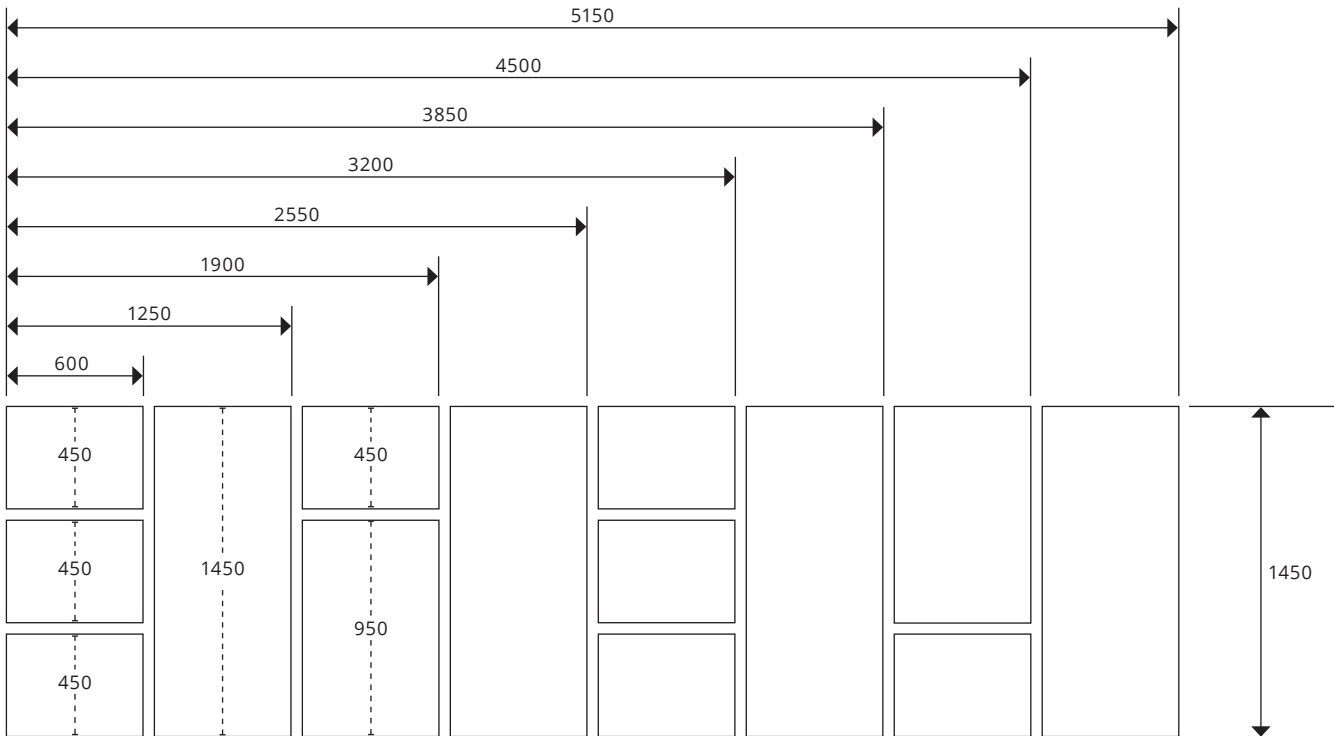

SS50 Vertical Suspended Screen

PATTERN B — H:1450MM

Pattern B is ordered based on width measurements e.g. 3200 mm equals 5 columns (Col)

There should be a 50mm air gap between panels.

Item No.	Name	Description	W x H x D mm	Col	SEK
SS50VSS-PB600	SS50 vertical suspended screen	Vertical suspended acoustic screen	600 x 1450 x 50	1	6800
SS50VSS-PB1250	SS50 vertical suspended screen	Vertical suspended acoustic screen	1250 x 1450 x 50	2	12080
SS50VSS-PB1900	SS50 vertical suspended screen	Vertical suspended acoustic screen	1900 x 1450 x 50	3	18030
SS50VSS-PB2550	SS50 vertical suspended screen	Vertical suspended acoustic screen	2550 x 1450 x 50	4	23310
SS50VSS-PB3200	SS50 vertical suspended screen	Vertical suspended acoustic screen	3200 x 1450 x 50	5	29260
SS50VSS-PB3850	SS50 vertical suspended screen	Vertical suspended acoustic screen	3850 x 1450 x 50	6	34540
SS50VSS-PB4500	SS50 vertical suspended screen	Vertical suspended acoustic screen	4500 x 1450 x 50	7	40490
SS50VSS-PB5150	SS50 vertical suspended screen	Vertical suspended acoustic screen	5150 x 1450 x 50	8	45770
A-CA9-RE	Akuart canvas	Additional Canvas	-	-	860
AF-NA	Artist Fee	Artist Fee	-	-	530
A-CG	Custom graphics	Custom graphical setup	-	-	530

All prices are excl. VAT, shipping and installation

PLEASE NOTE

- Ceiling mounts and wires are included in the price for standard sizes.
- New / Additional canvas is priced per m2.
- Artist Fee is only charged for artwork in the categories **Artist collab, Photography collab and Design collabs** - it is excluded from any reseller discount.