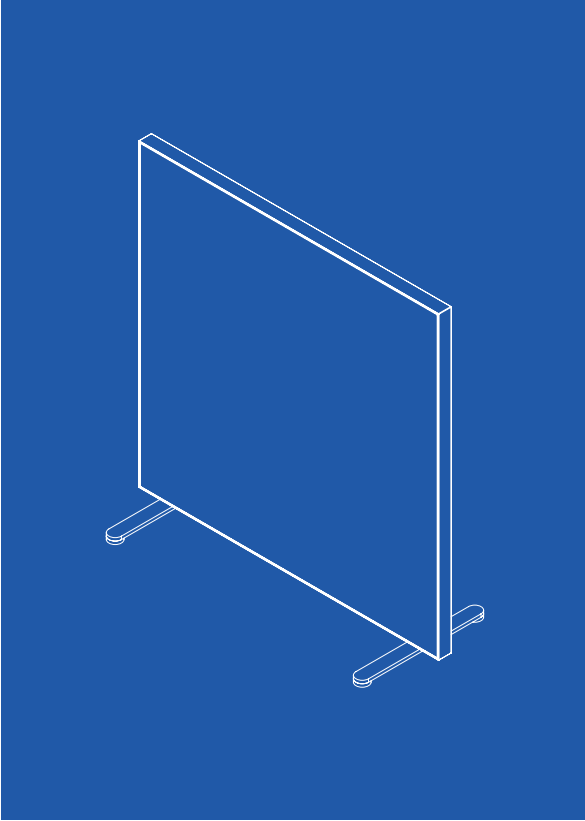

SEK Prices 2023

Supersonic Collection

AKUART reserves the right to any price changes and shall not be liable for any printing errors.

AKUART[®]

SS50 Wall Panel

ACOUSTIC WALL PANEL

50 mm acoustic panel with a changeable canvas with print.