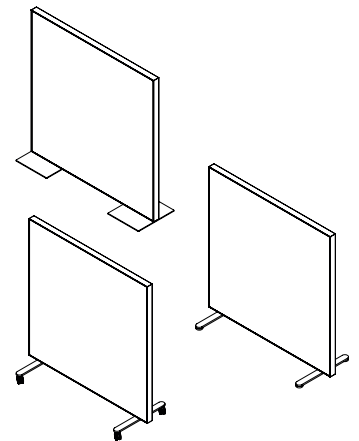

SS50 Floor Screen

ACOUSTIC FLOOR SCREEN

Acoustic floor screen with a replaceable front and backside canvas with print.

FRAME COLOURS

PLEASE NOTE

- Feet sold separately.
- The measurements are for frame dimensions only.
 - For screens with elevated base add 28 mm to height
 - For screens with wheeled base add 79 mm to height
 - For screens with flat base add 6 mm to height