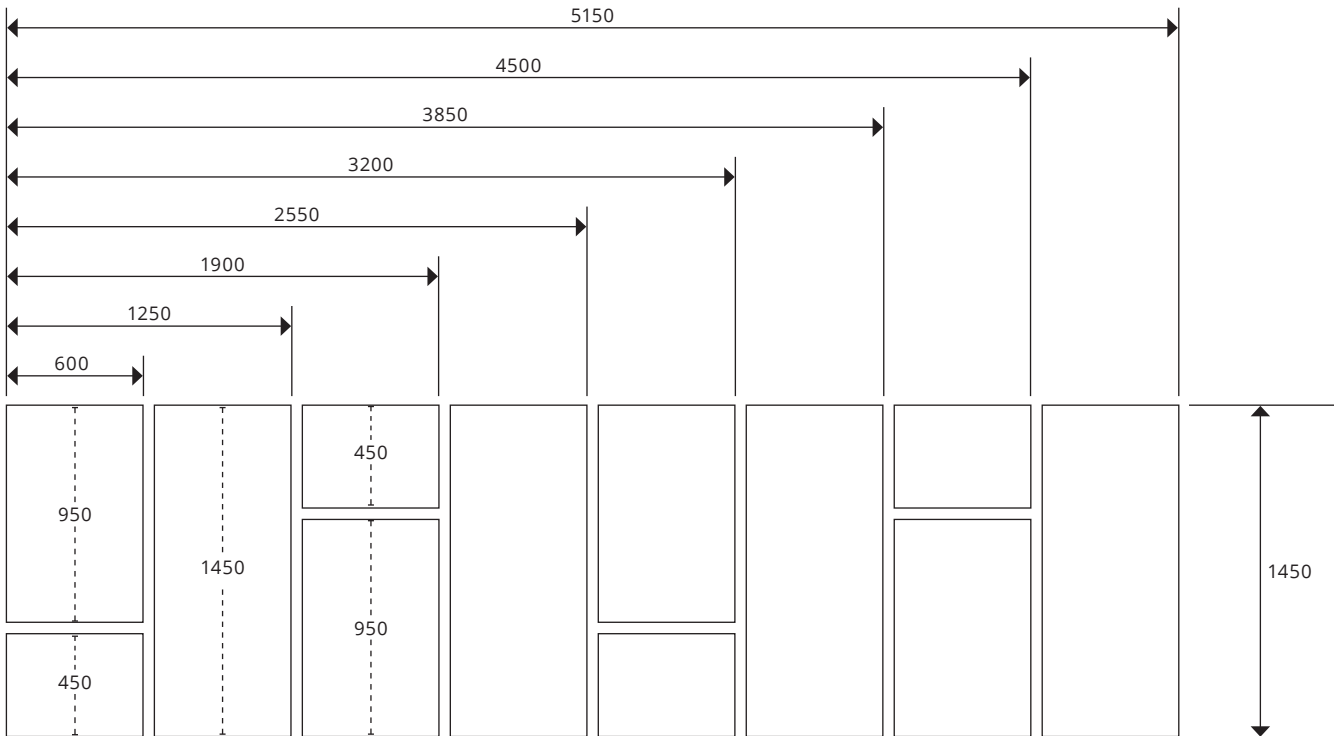

SS50 Vertical Suspended Screen

PATTERN C — H:1450MM

Pattern C is ordered based on width measurements e.g. 3200 mm equals 5 columns (Col)

There should be a 50mm air gap between panels.

Item No.	Name	Description	W x H x D mm	Col	SEK
SS50VSS-PC600	SS50 vertical suspended screen	Vertical suspended acoustic screen	600 x 1450 x 50	1	5950
SS50VSS-PC1250	SS50 vertical suspended screen	Vertical suspended acoustic screen	1250 x 1450 x 50	2	11230
SS50VSS-PC1900	SS50 vertical suspended screen	Vertical suspended acoustic screen	1900 x 1450 x 50	3	17190
SS50VSS-PC2550	SS50 vertical suspended screen	Vertical suspended acoustic screen	2550 x 1450 x 50	4	22460
SS50VSS-PC3200	SS50 vertical suspended screen	Vertical suspended acoustic screen	3200 x 1450 x 50	5	28420
SS50VSS-PC3850	SS50 vertical suspended screen	Vertical suspended acoustic screen	3850 x 1450 x 50	6	33690
SS50VSS-PC4500	SS50 vertical suspended screen	Vertical suspended acoustic screen	4500 x 1450 x 50	7	39650
SS50VSS-PC5150	SS50 vertical suspended screen	Vertical suspended acoustic screen	5150 x 1450 x 50	8	44930
A-CA9-RE	Akart canvas	Additional Canvas	-	-	860
AF-NA	Artist Fee	Artist Fee	-	-	530
A-CG	Custom graphics	Custom graphical setup	-	-	530

All prices are excl. VAT, shipping and installation

PLEASE NOTE

- Ceiling mounts and wires are included in the price for standard sizes.
- New / Additional canvas is priced per m2.
- Artist Fee is only charged for artwork in the categories **Artist collab, Photography collab and Design collabs** - it is excluded from any reseller discount.