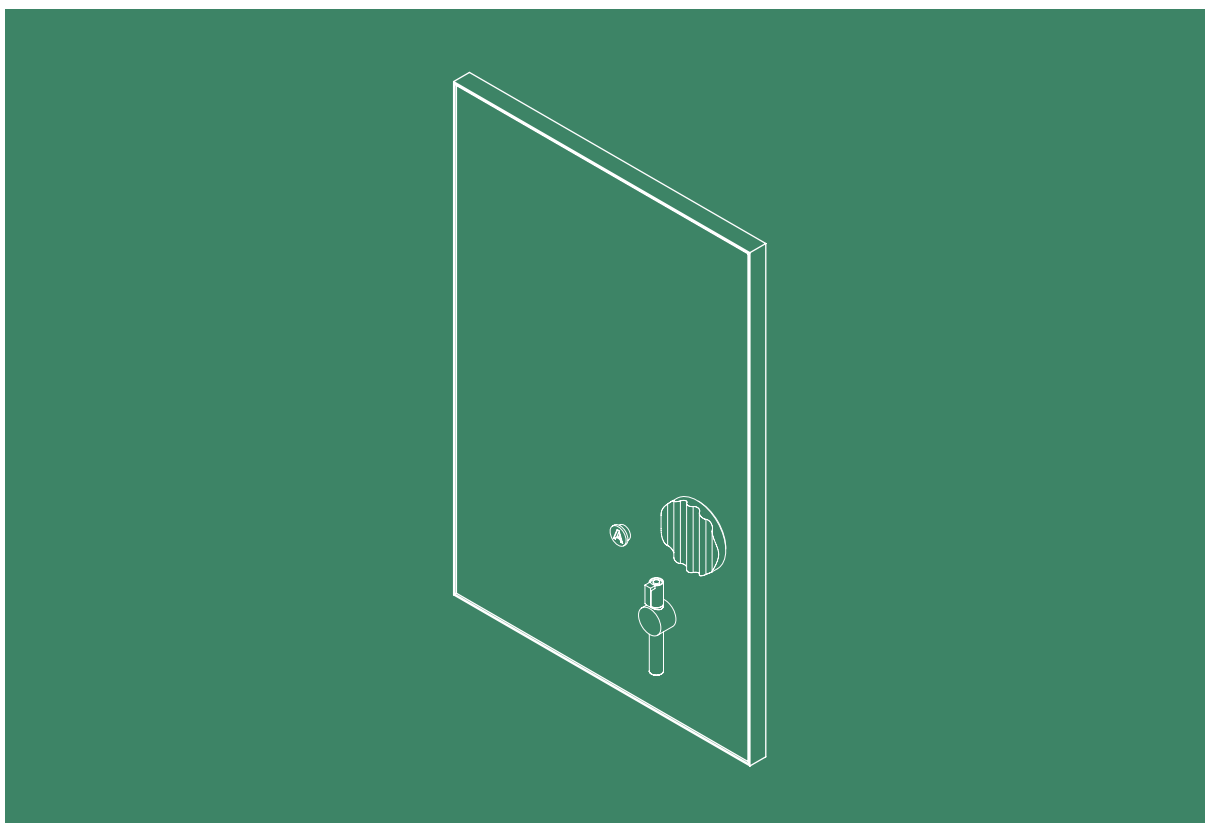

Wood — Work Collection

AKUART reserves the right to any price changes and shall not be liable for any printing errors.

AKUART®