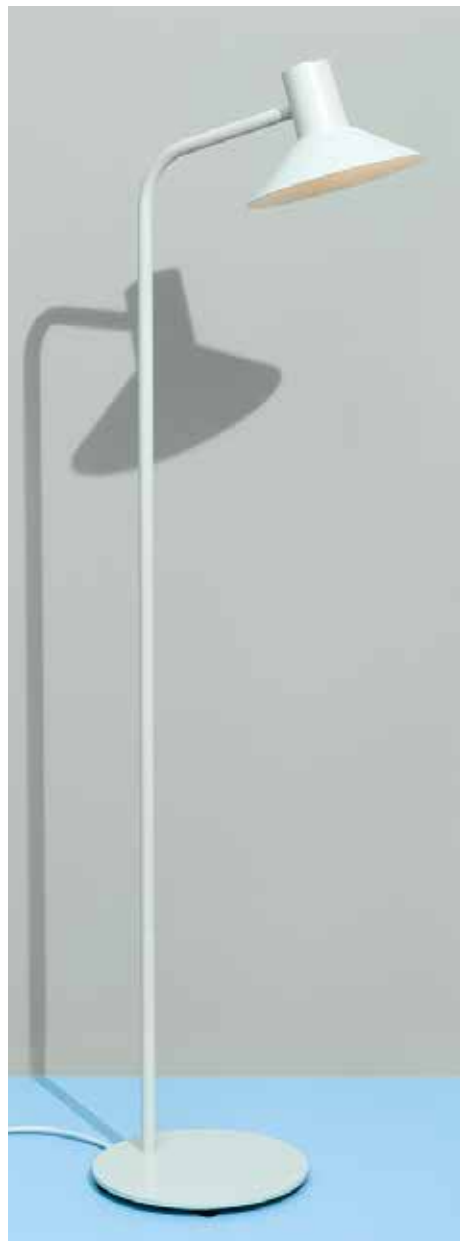

ART	BESKRIVNING		PRIS/SEK
19105101-30	BOB golvarmatur vit	IP20 LED 10W 3000K	17 666
19105106-30	BOB golvarmatur svart	IP20 LED 10W 3000K	17 666

## BOTTLE

**Utförande:** Gjuten aluminium och matt opal UV-stabil polyeten.

**Anslutning:** 2,5 m kabel med brytare och stickpropp.

**Design:** Mattias Ståhlbom 2009.

Exklusive ljuskälla.

ART	BESKRIVNING		PRIS/SEK
7732101	BOTTLE pendelarmatur vit	IP20 42W/E27 H485 D400	6 042
7732185	BOTTLE pendelarmatur alumin	IP20 42W/E27 H485 D400	6 042

## COMPOSE TABLE

Base in painted aluminum. White RAL 9016, black RAL 9005, grey RAL 9007, green RAL 6020. Shades in painted metal, perforated metal or raw/untreated brass or copper. Textile cable in matching colour. With opal diffuser. Other colours on request.

## COMPOSE FLOOR

**Finish** Base in painted aluminum. White RAL 9016, black RAL 9005, grey RAL 9007, green RAL 6020. Shades in painted metal, perforated metal or raw/untreated brass or copper. Textile cable in matching colour. With opal diffuser. Other colours on request.