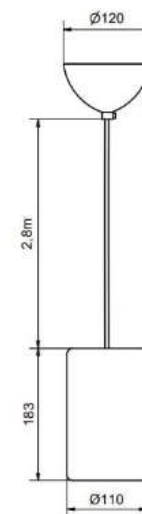

BELID LIGHTING GROUP.

Socket	GU10
Class	KL II
IP Class	20
Max watt	10
Kelvin	-
Height	183
Width	-
Length	-
Diameter	110
Lumen	-
Cable color	SVART
Cable lenght	2.8
Dimable	JA