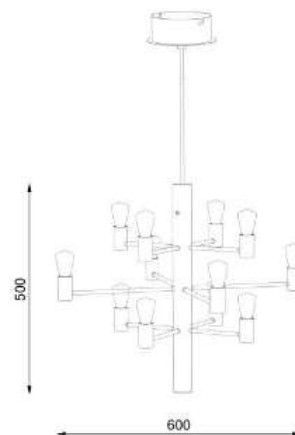

BELID LIGHTING GROUP.

herstal

37