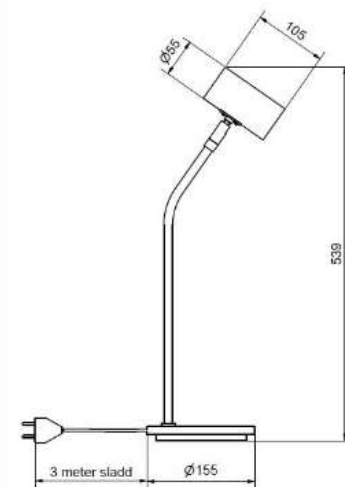

BELID LIGHTING GROUP.

Socket	GU10
Class	KL II
IP Class	20
Max watt	8
Kelvin	-
Height	539
Width	-
Length	-
Diameter	155
Lumen	-
Cable color	VIT
Cable length	2.9
Dimable	NEJ