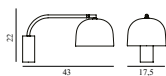

Grant Wall Lamp 43cm EU

Colli: 1
Size & Weight: H: 22 x D: 43 x Ø: 17,5 cm - 1,5 kg
Packing: Brown Box - H: 46,5 x L: 30 x D: 24,5 cm - 2,5 kg
M3: 0,0342
Material: Steel, Granite
Light Source: LED 4kVWh/10.000h. Bulb is included.

Contract Price
3.712,00
SEK