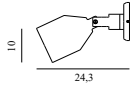

SEK	Contract Price 1.600,00			
	605790 White		605791 Warm Grey		605792 Green		605793 Black

Klip Wall Lamp EU							
Colli:		1					
Size & Weight:		H: 15,8 x W: 24,3 cm - 0,84 kg					
Packing:		Gift Box - H: 24,6 x L: 11,2 x D: 11,2 cm - 1,5 kg					
Colli Box:		H: 26 x L: 57,5 x D: 23,5 cm - 10,3 kg					
M3:		0,035 l					
Material:		Powder-coated steel					
Color:		White, Warm Grey, Green, Black					
Light Source:		EU E14 (small socket), 0,5W bulbs (LED) are recommended					
			SEK	Contract Price 1.600,00			
	605794 White		605795 Warm Grey		605796 Green		605797 Black

LED BULBS EU

Design: Simon Legald, 2017
Duty Code: 9405409900
Made in: China
Maintenance: Clean with damp cloth.