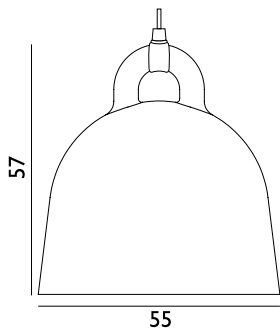

Bell Lamp Large US

Coll: I
Size & Weight: H: 57 x Ø: 55 cm - 3,4 kg
Packing: Brown Box - H: 66 x L: 60 x D: 60 cm - 7,9 kg
M3: 0,2376
Material: Aluminum
Light Source: US E26 (big socket). Low-energy 9 Watt bulbs are recommended.

SEK *Contract Price*
5.140,00

	503041 Sand		503043 Grey		503049 White		503054 Black

BUBBA LAMP Ø25

Design: Yuchen Wu, 2023
Duty Code: 9405919000
Made in: China

Construction: The Bubba series includes a pendant lamp and a ceiling/wall lamp in two different sizes each. The lamp shade is made of matte etched opal glass. The ceiling/wall version comes with a mounting ring in aluminum and a ceiling canopy in white painted steel. It can be installed directly to the power outlet (hardwired) or by using a power cord via the outlet hole on the canopy. Please note that the large ceiling/wall lamp is only recommended to be used in the ceiling, as it too heavy for the wall canopy and mounting bracket. If it is hardwired the hole is sealed with a silicone plug. The pendant version comes with a 4 m textile cord and a white canopy in plastic. External power cord and light source not included.

Maintenance: Clean with a damp cloth. Avoid the use of all-purpose cleaners and other degreasing detergents. Make sure to turn off the power, while cleaning.

Bubba Lamp Ø25 EU

Coll: I
Size & Weight: H: 25 x Ø: 25 cm - 1,31 kg
Packing: Brown Box - H: 33 x L: 33 x D: 33 cm - 2,2 kg
Material: Glass, Aluminum, Steel.
Light Source: EU E14 Ø45 2W bulbs (LED) recommended. All bulbs can be purchased separately.

SEK *Contract Price*
1.828,00

	608295 White