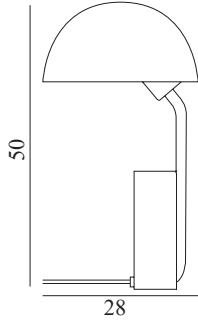

CAP US

Design: KaschKasch, 2014
Duty Code: 9405299090
Made in: China
Construction: The lampshade can be moved around, letting you direct the light. Delivered with 2 m textile cord with switch.
Maintenance: Clean with damp cloth.

Cap Table Lamp US

Colli: 1
Size & Weight: H: 50 x Ø: 28 cm - 3,7 kg
Packing: Brown Box - H: 49 x L: 34 x D: 32 cm - 3,9 kg
M3: 0,0063
Material: Steel
Light Source: US E26 (big socket). Bulb is not included. Low-energy 8 Watt bulbs are recommended.

SEK Contract Price
2.912,00

	506008 White		506009 Blush		506010 Misty Blue		506011 Midnight blue

CELLU TABLE LAMP

Design: Simon Legald, 2023
Duty Code: 9405299090
Made in: China
Construction: Cellu Lamp comprises a lampshade crafted from durable PVC, positioned on a robust powder-coated aluminum column and a powder-coated steel base. The column and base feature complementary color combinations. Cellu is available as a table lamp and a floor lamp.
Maintenance: Clean with a damp cloth. Avoid the use of all-purpose cleaners and other degreasing detergents.