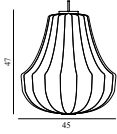

PHANTOM

Design: Simon Legald, 2018

Duty Code: 9405199090

Made in: China

Construction: The lamp is made by spraying thin threads of flame-retardant resin on a steel frame. Many layers of threads will make the full lampshade, like a silkworm makes its cocoon.

Phantom Lamp Small

Colli: 1
Size & Weight: H: 47 x Ø: 45 cm - 1,5 kg
Packing: Brown Box - H: 56 x L: 56 x D: 53,5 cm - 5 kg
Material: Environmental Flame-retardant Resin and Steel Frame.
Light Source: E27 socket. Bulb is not included. 13W LED/1520 Lumen is recommended. Bulb size must not be larger than L: 11 cm x Ø: 6cm
Color temperature: 2700 K
Production time: 1 week

Contract Price
SEK 6.000,00