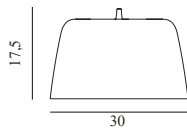

Contract Price
1.940,00
SEK

Tub Lamp Ø13 US

Colli: 1
Size & Weight: H: 9,6 x Ø: 13 cm - 0,4 kg
Packing: Brown Box - H: 22 x L: 35 x D: 19,5 cm - 1,28 kg
Material: Lacquered or powder coated aluminum
Color: Brushed aluminum, Black, White
Light Source: 2 pcs. G9 4W 120V LED bulbs recommended. Canopy measurements: H6,5 cm x Ø9,3 cm

Contract Price
1.940,00
SEK

TUB LAMP Ø30

Design: Hans Thyge & Co, 2022
Duty Code: 9405199090
Made in: Denmark

Tub Lamp Ø30 EU

Colli: 1
Size & Weight: H: 17,4 x Ø: 30 cm - 1,2 kg
Packing: Brown Box - H: 30 x L: 38 x D: 38 cm - 3 kg
Material: Lacquered or powder coated aluminum
Color: Brushed aluminum, Black, White
Light Source: E27 Ø60 or Ø80 8W 240V LED bulb recommended. Canopy measurements: H6,5 cm x Ø9,3 cm

Contract Price
2.972,00
SEK

Tub Lamp Ø30 US

Colli: 1
Size & Weight: H: 17,4 x Ø: 30 cm - 1,2 kg
Packing: Brown Box - H: 30 x L: 38 x D: 38 cm - 3 kg
Material: Lacquered or powder coated aluminum
Color: Brushed aluminum, Black, White
Light Source: E26 Ø60 or Ø80 8W 120V LED bulb recommended. Canopy measurements: H6,5 cm x Ø9,3 cm

Contract Price
2.972,00
SEK