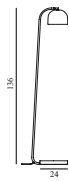

Contract Price
3.428,00
SEK

Grant Floor Lamp EU

Colli: 1
Size & Weight: H: 136 x Ø: 24 cm - 6,5 kg
Packing: Brown Box - H: 145,5 x L: 39,5 x D: 32 cm - 9,5 kg
M3: 0,1839
Material: Steel, Granite
Light Source: LED 4kVWh/10.000h. Bulb is included.

Contract Price
6.628,00
SEK