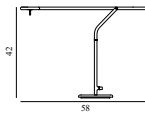

Maintenance: Clean with damp cloth.

<b>Flow Table Lamp EU</b> Coll: 1 Size & Weight: H: 42 x L: 58 x D: 16 cm - 3,2 kg Packing: Brown Box - H: 25,5 x L: 73,5 x D: 25,5 cm - 4,7 kg M3: 0,2027 Material: Powder Coated Metal Light Source: SMD 2835 LED chip (not replaceable). Light source power - 5W, whole lamp power: 6.8W. Input voltage: 100-240V, LED part input: 15.1V DC 350mA. Color temperature: 2800-3200K. LED life span - 30000hrs.			<i>Contract Price</i> SEK 3.256,00
 505053 White	 505054 Black		