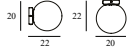

Contract Price  
SEK 1.828,00

608400  
White