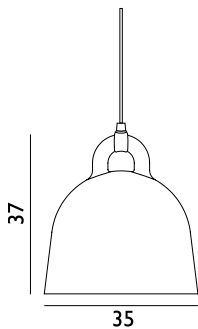

### Bell Lamp Small EU

Colli: 1  
 Size & Weight: H: 37 x Ø: 35 cm - 1,7 kg  
 Packing: Brown Box - H: 47 x L: 39 x D: 39 cm - 3,5 kg  
 M3: 0,0715  
 Material: Aluminum  
 Light Source: E27 (big socket). Low-energy 9 Watt bulbs are recommended.