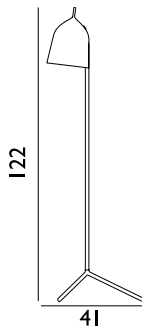

STAGE EU

Design: Daniel Debiassi & Federico Sandri, 2016
Duty Code: 9405299090
Made in: China
Construction: Stage is constructed of a powder coated metal body with a plastic lamp shade. Delivered with 2 m textile cord.
Maintenance: Clean with damp cloth.

Stage Floor Lamp EU	
Colli:	1
Size & Weight:	H: 122 x L: 41 x D: 36 cm - 2,1 kg
Material:	Powder Coated Metal
Light Source:	SMD 2835 LED chip (not replaceable). Light source power - 11W, whole lamp power: 13W. Input voltage: 100-240V, LED part input: 15.1V DC 700mA. Colour temperature: 2800-3200K. LED life span - 30000hrs.
	Contract Price SEK 4.000,00
	505076 Black

STAGE US

Design: Daniel Debiassi & Federico Sandri, 2016
Duty Code: 9405299090
Made in: China
Construction: Stage is constructed of a powder coated metal body with a plastic lamp shade. Delivered with 2 m textile cord.
Maintenance: Clean with damp cloth.

Stage Floor Lamp US			
Colli:	1		
Size & Weight:	H: 122 x L: 41 x D: 36 cm - 2,1 kg		
Material:	Powder Coated Metal		
Light Source:	SMD 2835 LED chip (not replaceable). Light source power - 11W, whole lamp power: 13W. Input voltage: 100-240V, LED part input: 15.1V DC 700mA. Colour temperature: 2800-3200K. LED life span - 30000hrs.		
	Contract Price SEK 4.000,00		
	505078 White		505079 Grey
	505080 Black		505081 Petrol Green