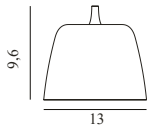

### Tub Lamp Ø13 EU

Colli: 1  
Size & Weight: H: 9,6 x Ø: 13 cm - 0,4 kg  
Packing: Brown Box - H: 22 x L: 35 x D: 19,5 cm - 1,28 kg  
Material: Lacquered or powder coated aluminum  
Color: Brushed aluminum, Black, White  
Light Source: 2 pcs. G9 4W 240V LED bulbs recommended. Canopy measurements: H6,5 cm x Ø9,3 cm