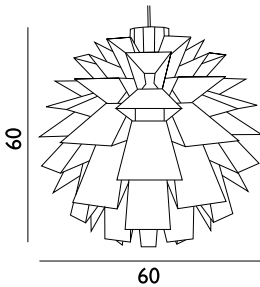

Norm 69 Lamp X-Large

Colli: 6
Size & Weight: H: 60 x Ø: 60 cm - 1,3 kg
Packing: Gift Box - H: 4 x L: 47 x D: 32 cm - 1,5 kg
Colli Box: H: 41 x L: 34 x D: 47,5 cm - 9,5 kg
M3: 0,0662
Material: Lamp Shade Foil
Light Source: Low-energy 9 Watt bulbs are recommended.

Contract Price
SEK 1.372,00

501005
White