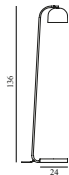

Grant Floor Lamp US

Colli: 1
Size & Weight: H: 136 x Ø: 24 cm - 6,5 kg
Packing: Brown Box - H: 145,5 x L: 39,5 x D: 32 cm - 9,5 kg
M3: 0,1839
Material: Steel, Granite
Light Source: LED 4kVWh/10.000h. Bulb is included.

Contract Price
6.628,00
SEK