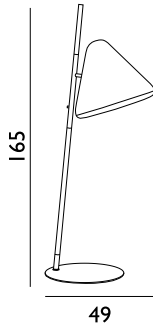

Hello Floor Lamp US

Colli: 1
Size & Weight: H: 165 x Ø: 49 cm - 12 kg
Packing: Brown Box - H: 58 x L: 86,5 x D: 67 cm - 16,5 kg
Material: Steel, Beech, Acrylic Diffuser
Light Source: US E26 (big socket). Low-energy 9 Watt bulbs are recommended

Contract Price
SEK 6.628,00