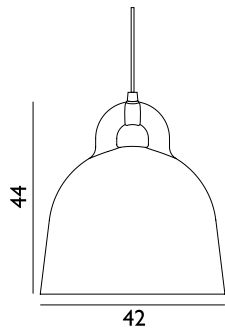

Bell Lamp Medium EU

Colli: 1
Size & Weight: H: 44 x Ø: 42 cm - 3,1 kg
Packing: Brown Box - H: 53 x L: 48 x D: 48 cm - 5 kg
M3: 0,1221
Material: Aluminum
Light Source: E27 (big socket). Low-energy 9 Watt bulbs are recommended.

Contract Price
SEK 4.112,00

502086
White

502094
Black

502102
Sand

502112
Grey