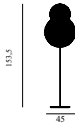

Puff Floor Lamp Bubble US

Colli: 1
Size & Weight: H: 153,5 x Ø: 45 cm - 3,5 kg
Packing: Brown Box - H: 12 x L: 80 x D: 47 cm - 6,3 kg
Material: Rice paper, white powder-coated steel pole & base with soft EVA foam underneath, to protect the floor. Cord length: 2M. Distance from outlet to cord switch: 55 cm.
Color: White
Light Source: EU E12 (small socket) 2W bulbs (LED) are recommended

Contract Price
SEK 1.600,00