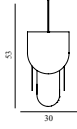

SUPERPOSE EU

Design: Frederik Kurzweg Design Studio, 2020

Duty Code: 9405199090

Made in: China

Construction: The lamp consists of three bent and rounded, perforated steel sheets with a white powder coating. The sheets are concentrically arranged around each other, shifted at a precise 180-degree angle.

Maintenance: Clean with damp cloth. Avoid use of all-purpose cleaners and others degreasing detergents.

Superpose Lamp EU

Colli: 1
Size & Weight: H: 53 x W: 30 x D: 30 cm - 3 kg
Packing: Brown Box - H: 34 x L: 64 x D: 37 cm - 5,65 kg
Material: Powder coated steel
Light Source: Standard E27 bulb socket. 4 m white textile-covered cord.

Contract Price
SEK 4.000,00