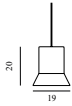

HAT LAMP MEDIUM

Design: Simon Legald, 2023
Duty Code: 9405919000
Made in: China

Construction: Hat Lamp is a pendant lamp with a powder-coated aluminum lamp shade. It is available in two different colors, Black and Warm Grey. The inner side of the lamp shade is painted white. The pendant is provided with a 4 m textile cord that matches the color of the lamp shade. It comes with a canopy in plastic, a black one for the black version, and a white one for the grey version. The socket fixing for the bulb is inside the lamp shade.

Maintenance: Clean with a damp cloth. Avoid the use of all-purpose cleaners and other degreasing detergents.

Hat Lamp Medium EU

Colli: I
Size & Weight: H: 20 x Ø: 19 cm - 4,08 kg
Packing: Brown Box - H: 19,5 x L: 19,5 x D: 31,5 cm - 5,4 kg
Material: Aluminum.
Light Source: EU E27 8W (LED) recommended. Bulb is not included, but can be purchased separately.

Contract Price
1.140,00
SEK