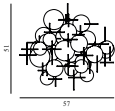

Bau Lamp Large US

Colli: 1
Size & Weight: H: 51 x L: 57 cm - 2 kg
Packing: Gift Box - H: 20 x L: 28 x D: 14,5 cm - 2,5 kg
Material: Linden Wood Veneer
Light Source: US E26 (big socket). Low-energy 9 Watt bulbs are recommended.

Contract Price
SEK 2.228,00