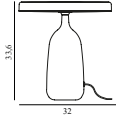

EDDY US

Design: Simon Legald, 2018
Duty Code: 9405299090
Made in: China

Construction: The table lamp consists of a steel screen with integrated LED light source and a lamp base made of hand turned Italian marble. Lampshade and base meet in a rotation point: a brass ball, which the shade can be tipped around to control the direction of the light. Brass dimmer on top of the lampshade. Textile-covered cord.

Maintenance: Clean with damp cloth.

Eddy Table Lamp US Coll: 1 Size & Weight: H: 33,6 x Ø: 32 cm - 7,8 kg Packing: Brown Box - H: 44 x L: 43 x D: 43 cm - 12 kg M3: 0,0814 Material: Pressed Steel, Marble Light Source: LED chip (not replaceable). Light source power - 16,5W. LED life span - 25000hrs.			<i>Contract Price</i> SEK 6.000,00
  506012 White	 506013 Grey	 506014 Black	

FLOW EU

Design: Andreas Kowalewski, 2016
Awards: German Design Award Gold, 2018, IF Design Award 2018, Germany & Red Dot Award 2018, Germany

Duty Code: 9405299090

Made in: China

Construction: Delivered with 2 m textile cord.

Maintenance: Clean with damp cloth.