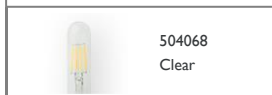

E26 US Ø30 L125MM 3W 120V LED Bulb		
Colli:	16	
Size & Weight:	L: 12,5 x Ø: 3 cm	
Packing:	Gift Box - H: 14 x L: 3,5 x D: 3,5 cm	
Colli Box:	H: 15 x L: 16 x D: 16 cm	
M3:	0,0038	
Material:	Clear glass. Gold bulb cup.	
Light Source:	Recommended for Pix Lamps Ø20 and Ø30 (US).AC120V 60Hz	
		Contract Price SEK 112,00