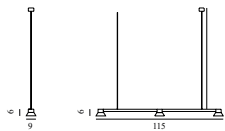

Hat Lamp Linear Small EU

Colli: 1
Size & Weight: H: 6 x W: 9 x L: 115 cm - 2,2 kg
Packing: Brown Box - H: 18 x L: 120 x D: 18 cm - 3,5 kg
Material: Aluminum, Steel, Acrylic (PMMA).
Light Source: Comes with 3 LED PCBa light sources (LED 5W) that encompass a color temperature scale spectrum between 2700K and 6500K. Dimmable.

Contract Price
SEK 4.000,00

608335
Black

608336
Warm Grey