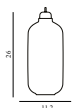

Amp Lamp Large Brass US

Colli: 1
Size & Weight: H: 26 x Ø: 11,2 cm - 1,3 kg
Packing: Gift Box - H: 51 x L: 17,5 x D: 18 cm - 1,7 kg
Material: Glass, Brass
Light Source: US E12 2W (LED). All Bulbs can be purchased separately.

Contract Price
SEK 1.312,00

	502226 Smoke /Brass		502227 White /Brass