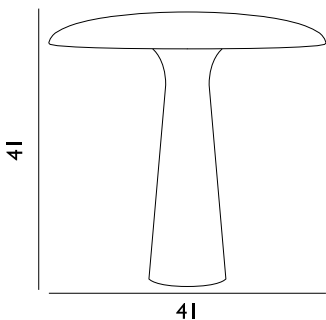

Shelter Table Lamp US

Colli: 1
Size & Weight: H: 41 x Ø: 41 cm - 2,8 kg
Packing: Brown Box - H: 48,5 x L: 44,5 x D: 31,5 cm - 4,6 kg
Material: Steel
Light Source: E26 (big socket), 9 Watt low-energy bulbs are recommended.

Contract Price
SEK 2.112,00

506024
Black

506026
White