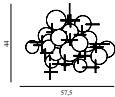

Bau Lamp Small US

Colli: 1
Size & Weight: H: 44 x L: 57,5 cm - 1,7 kg
Packing: Gift Box - H: 20 x L: 28 x D: 14,5 cm - 2,2 kg
Material: Linden Wood Veneer
Light Source: US E26 (big socket). Low-energy 9 Watt bulbs are recommended.

Contract Price
SEK 1.772,00