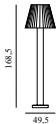

Cellu Floor Lamp US

Colli: I
Size & Weight: H: 168,5 x Ø: 49,5 cm - 8,7 kg
Packing: Base: Brown Box - L 145 x W32 x H32 cm - 11.6 kg. Lamp Shade: Brown Box - L 51 x W 51 x H45.5 - 2.3 kg
Material: PVC, Aluminium, Steel
Color: White - Base Color: Brown. Sand - Base Color: Red. Grey - Base Color: Black.
Light Source: E27 8W bulbs (LED) recommended. Bulb is not included.

	608441 White	Contract Price SEK 3.428,00		608442 Sand	Contract Price SEK 3.428,00
	608443 Grey	Contract Price SEK 3.428,00			

COIL

Design: Simon Legald, 2022
Duty Code: 9405199090
Made in: China
Construction: Coil is a voluminous lamp, which has a rounded rectangle shape created by curved stainless-steel wires.
Maintenance: Clean with a damp cloth.