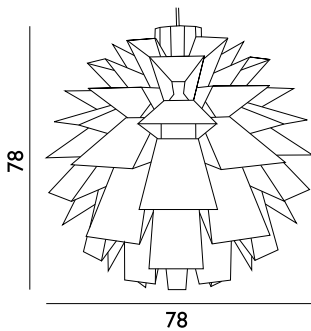

Norm 69 Lamp XX-Large

Colli: 4
Size & Weight: H: 78 x Ø: 78 cm - 1,8 kg
Packing: Gift Box - H: 4 x L: 47 x D: 32 cm - 2 kg
Colli Box: H: 41 x L: 28 x D: 47,5 cm
M3: 0,0545
Material: Lamp Shade Foil
Light Source: Low-energy 9 Watt bulbs are recommended.

Contract Price
SEK 2.400,00

501007
White