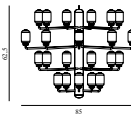

Amp Chandelier Small EU

Colli: 1
Size & Weight: H: 32,5 x Ø: 62,5 cm - 6,5 kg
Packing: Brown Box - H: 44 x L: 69,5 x D: 68,5 cm - 9,5 kg
M3: 0,1742
Material: Glass, Marble
Light Source: Comes with 15 bulbs (G4 (LED)). All Bulbs can also be purchased separately. The Amp Chandelier is non-dimmable.

Contract Price
SEK 8.112,00