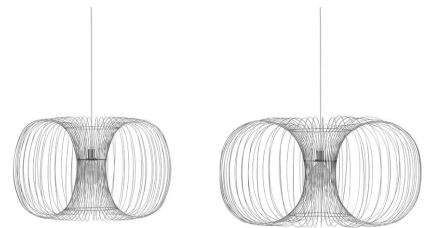

# COIL

Design: Simon Legald, 2022  
 Duty Code: 9405199090  
 Made in: China  
 Construction: Coil is a voluminous lamp, which has a rounded rectangle shape created by curved stainless-steel wires.  
 Maintenance: Clean with a damp cloth.