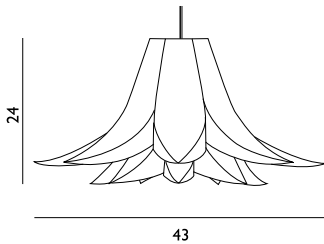

Norm 06 Lamp Small

Colli: 6
Size & Weight: H: 24 x Ø: 43 cm - 0,3 kg
Packing: Gift Box - H: 2,5 x L: 41 x D: 25 cm - 0,5 kg
Colli Box: H: 17 x L: 41 x D: 27 cm - 3,4 kg
M3: 0,0188
Material: Lamp Shade Foil
Light Source: Low-energy 9 Watt bulbs are recommended.

Contract Price
SEK 628,00

502000
White