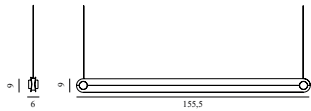

DIM LINEAR LAMP

Design: Rudolph Schelling Webermann, 2023
Duty Code: 9405919000
Made in: China

Construction: Dim Linear Lamp is a pendant that comprises an aluminum panel, equipped with above and below two high-quality LED light stripes. It is attached to the ceiling by two steel wires, one electric cord, and a canopy in steel. The brightness and the color temperature can be controlled by the aluminum knobs on each side of the aluminum panel, or via the remote control. After matching, a single remote control can control multiple lights at the same time. The remote controller uses 1 pcs "CR2025" lithium coin cell. Remove the insulation sheet at the bottom before using the remote control.

Maintenance: Clean with damp cloth. Avoid use of all-purpose cleaners and other degreasing detergents.

Dim Linear Lamp EU

Colli: I
Size & Weight: H: 9 x L: 155,5 x D: 6 cm - 3,7 kg
Packing: Brown Box - H: 21 x L: 161 x D: 15 cm - 4,8 kg
Material: Lamp: Aluminum, Steel. Remote Control: ABS.
Light Source: The lamp is equipped with two LED light stripes that encompass a color temperature scale spectrum between 2700K and 6500K. Can be dimmed via the rotary dimmers on the lamp or with the remote control. The lamp has a burning time of approx. 30,000 hours.

Contract Price
SEK 10.284,00