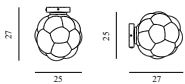

Bubba Lamp Ceiling/Wall Ø25 EU

Colli: 1
Size & Weight: H: 28 x Ø: 25 cm - 1,4 kg
Packing: Brown Box - H: 33 x L: 33 x D: 33 cm - 2,2 kg
Material: Glass, Aluminum, Steel.
Light Source: EU E14 Ø45 2W bulbs (LED) recommended. All bulbs can be purchased separately.

Contract Price
SEK 1.828,00