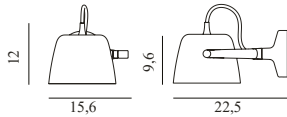

Contract Price
4.456,00
SEK

Tub Lamp Ø44 US

Colli: 1
Size & Weight: H: 21,5 x Ø: 44 cm - 1,8 kg
Packing: Brown Box - H: 34 x L: 55 x D: 55 cm - 5,5 kg
Material: Lacquered or powder coated aluminum
Color: Brushed aluminum, Black, White
Light Source: E26 Ø60 or Ø80 8W 120V LED bulb recommended. Canopy measurements: H6,5 cm x Ø9,3 cm

Contract Price
4.456,00
SEK

TUB WALL LAMP

Design: Hans Thyge & Co, 2022
Duty Code: 9405199000
Made in: Denmark

Tub Wall Lamp EU

Colli: 1
Size & Weight: H: 9,6 x L: 22,5 x Ø: 13,2 cm - 0,7 kg
Packing: Brown Box - H: 22 x L: 30 x D: 22 cm - 1,4 kg
Material: Lacquered or powder coated aluminum
Color: Brushed aluminum, Black, White
Light Source: 2 pcs. G9 4W 240V LED bulbs recommended.

Contract Price
2.628,00
SEK

Tub Wall Lamp US

Colli: 1
Size & Weight: H: 9,6 x L: 22,5 x Ø: 13,2 cm - 0,7 kg
Packing: Brown Box - H: 22 x L: 30 x D: 22 cm - 1,4 kg
Material: Lacquered or powder coated aluminum
Color: Brushed aluminum, Black, White
Light Source: 2 pcs. G9 4W 120V LED bulbs recommended.

Contract Price
2.628,00
SEK