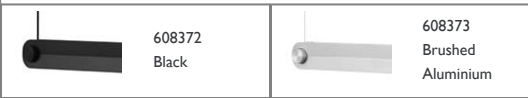

EDDY EU

Design: Simon Legald, 2018
Duty Code: 9405299090
Made in: China

Construction: The table lamp consists of a steel screen with integrated LED light source and a lamp base made of hand turned Italian marble. Lampshade and base meet in a rotation point: a brass ball, which the shade can be tipped around to control the direction of the light. Brass dimmer on top of the lampshade. Textile-covered cord.

Maintenance: Clean with damp cloth.