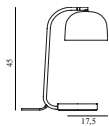

Grant Table Lamp US

Colli: 1
Size & Weight: H: 45 x Ø: 17,5 cm - 2,5 kg
Packing: Brown Box - H: 51,5 x L: 30 x D: 24,5 cm - 4,5 kg
M3: 0,0379
Material: Steel, Granite
Light Source: LED 4kVWh/10.000h. Bulb is included.

Contract Price
3.428,00
SEK