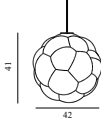

BUBBA LAMP Ø42

Design: Yuchen Wu, 2023
Duty Code: 9405919000
Made in: China

Construction: The Bubba series includes a pendant lamp and a ceiling/wall lamp in two different sizes each. The lamp shade is made of matte etched opal glass. The ceiling/wall version comes with a mounting ring in aluminum and a ceiling canopy in white painted steel. It can be installed directly to the power outlet (hardwired) or by using a power cord via the outlet hole on the canopy. Please note that the large ceiling/wall lamp is only recommended to be used in the ceiling, as it too heavy for the wall canopy and mounting bracket. If it is hardwired the hole is sealed with a silicone plug. The pendant version comes with a 4 m textile cord and a white canopy in plastic. External power cord and light source not included.

Maintenance: Clean with a damp cloth. Avoid the use of all-purpose cleaners and other degreasing detergents. Make sure to turn off the power, while cleaning.

Bubba Lamp Ø42 EU

Colli: 1
Size & Weight: H: 41 x Ø: 42 cm - 3,1 kg
Packing: Brown Box - H: 51 x L: 51 x D: 51 cm - 6,5 kg
Material: Glass, Aluminum, Steel.
Light Source: EU E27 Ø60 8W bulbs (LED) recommended. All bulbs can be purchased separately.

Contract Price
SEK 4.572,00