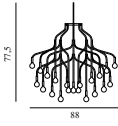

Vekst Lamp Large US

Colli:	I
Size & Weight:	H: 81 x Ø: 88 cm - 22 kg
Packing:	Brown Box - H: 94,5 x L: 94,5 x D: 92,5 cm - 25 kg
Material:	Powder-coated steel and etched opal glass.
Light Source:	Comes with 24 bulbs (G4 (LED)). All Bulbs can also be purchased separately