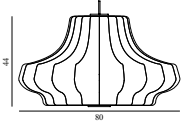

Phantom Lamp Medium

Colli: 1
Size & Weight: H: 44 x Ø: 80 cm - 4,2 kg
Packing: Brown Box - H: 54 x L: 92 x D: 72 cm
Material: Environmental Flame-retardant Resin and Steel Frame.
Light Source: E27 socket. Bulb is not included. 13W LED/1520 Lumen is recommended. Bulb size must not be larger than L: 11 cm x Ø: 6cm
Color temperature: 2700 K
Production time: 1 week

Contract Price
SEK 10.628,00