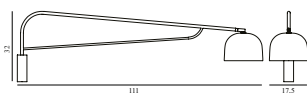

Grant Wall Lamp 111cm EU

Colli: 1
Size & Weight: H: 32 x D: 111 x Ø: 17,5 cm - 2,5 kg
Packing: Brown Box - H: 117 x L: 39,5 x D: 24 cm - 4,5 kg
M3: 0,1109
Material: Steel, Granite
Light Source: LED 4kVWh/10.000h. Bulb is included.

Contract Price
6.628,00
SEK