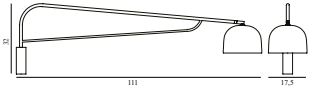

Grant Wall Lamp 111 cm US

Colli: 1
Size & Weight: H: 32 x D: 111 x Ø: 17,5 cm - 3,5 kg
Packing: Brown Box - H: 117 x L: 39,5 x D: 24 cm - 4,5 kg
M3: 0,1109
Material: Steel, Granite
Light Source: LED 4kVWh/10.000h. Bulb is included.