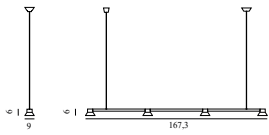

Hat Lamp Linear Large EU

Colli:	1
Size & Weight:	H: 6 x W: 9 x L: 167 cm - 3,5 kg
Packing:	Brown Box - H: 18 x L: 172,5 x D: 18 cm - 4,6 kg
Material:	Aluminum, Steel, Acrylic (PMMA).
Light Source:	Comes with 3 LED PCBa light sources (LED 5W) that encompass a color temperature scale spectrum between 2700K and 6500K. Dimmable.