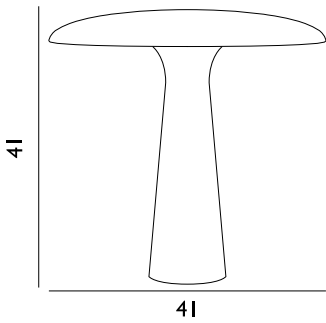

SHELTER EU

Design: HolmbäckNordentoft, 2013
Duty Code: 9405299090
Made in: China
Construction: Delivered with 2 m textile cord with switch.
Maintenance: Clean with damp cloth.

Shelter Table Lamp EU

Colli: 1
Size & Weight: H: 41 x Ø: 41 cm - 2,8 kg
Packing: Brown Box - H: 48,5 x L: 44,5 x D: 31,5 cm - 4,6 kg
M3: 0,0789
Material: Steel
Light Source: EU E27 (big socket), 9 Watt low-energy bulbs are recommended.

Contract Price
SEK 2.112,00

505045
Black

505047
White

SHELTER US

Design: HolmbäckNordentoft, 2013
Duty Code: 9405299090
Made in: China
Construction: Delivered with 2 m textile cord with switch.
Maintenance: Clean with damp cloth.