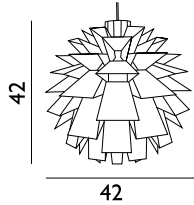

NORM 69

Design: Simon Karkov, 1969
Awards: Formlandprisen 2002, Denmark & Imm Cologne - Best Item
2003, Germany
Duty Code: 9405199090
Made in: Denmark
Construction: Norm 69 is a self-assembly lamp shade (manual included).
Socket and cord are sold separately.
Maintenance: Norm 69 can be cleaned with a duster.

Norm 69 Lamp Small

Colli: 6
Size & Weight: H: 42 x Ø: 42 cm - 0,6 kg
Packing: Gift Box - H: 4 x L: 33,5 x D: 26 cm - 0,8 kg
Colli Box: H: 27 x L: 34 x D: 27 cm - 5,4 kg
M3: 0,0248
Material: Lamp Shade Foil
Light Source: Low-energy 9 Watt bulbs are recommended.

Contract Price
SEK 912,00

501002
White