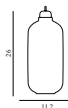

Amp Lamp Large Matt EU

Colli: 1
Size & Weight: H: 26 x Ø: 11,2 cm - 1,1 kg
Packing: Gift Box - H: 51 x L: 17,5 x D: 18 cm - 1,5 kg
Material: Frosted glass; Zinc alloy
Color: Matt/White
Light Source: EU E14 2W bulbs (LED).All Bulbs can be purchased separately.

Contract Price
1.200,00
SEK

	605741 Matt /White