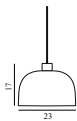

Grant Pendant Ø23 US

Colli: 1
Size & Weight: H: 17 x Ø: 23 cm - 1 kg
Packing: Brown Box - H: 28,5 x L: 28,5 x D: 20 cm - 2 kg
M3: 0,0162
Material: Steel, Granite
Light Source: LED 5kVWh/10.000h. Bulb is included.

Contract Price
2.628,00
SEK