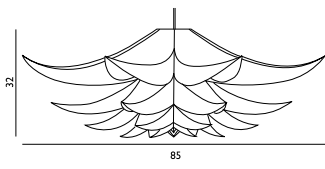

Norm 06 Lamp Large

Colli:	6
Size & Weight:	H: 32 x Ø: 85 cm - 1 kg
Packing:	Gift Box - H: 2,5 x L: 43,5 x D: 29 cm - 1,3 kg
Colli Box:	H: 17 x L: 45 x D: 32 cm - 6,5 kg
M3:	0,0245
Material:	Lamp Shade Foil
Light Source:	Low-energy 9 Watt bulbs are recommended.