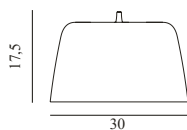

Tub Lamp Ø30 EU

Colli: 1
Size & Weight: H: 17,4 x Ø: 30 cm - 1,2 kg
Packing: Brown Box - H: 30 x L: 38 x D: 38 cm - 3 kg
Material: Lacquered or powder coated aluminum
Color: Brushed aluminum, Black, White
Light Source: E27 Ø60 or Ø80 8W 240V LED bulb recommended. Canopy measurements: H6,5 cm x Ø9,3 cm

Contract Price
2.972,00
SEK