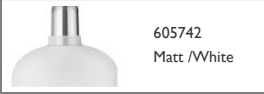

Amp Lamp Small Matt US

Colli: 1
Size & Weight: H: 17 x Ø: 14 cm - 0,6 kg
Packing: Gift Box - H: 33,7 x L: 19,4 x D: 19,2 cm - 1 kg
Material: Frosted glass; Zinc alloy
Color: Matt/White
Light Source: US E12 2W (LED) recommended. All Bulbs can be purchased separately.

Contract Price
SEK 1.200,00

Amp Lamp Large Matt US

Colli: 1
Size & Weight: H: 26 x Ø: 11,2 cm - 1,1 kg
Packing: Gift Box - H: 51 x L: 17,5 x D: 18 cm - 1,5 kg
Material: Frosted glass; Zinc alloy
Color: Matt/White
Light Source: US E12 2W (LED) recommended. All Bulbs can be purchased separately.

Contract Price
SEK 1.200,00