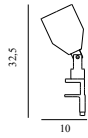

Klip Lamp EU

Colli:	1
Size & Weight:	H: 32,5 x W: 10 cm - 0,74 kg
Packing:	Gift Box - H: 24,6 x L: 11,2 x D: 11,2 cm - 1,2 kg
Colli Box:	H: 26 x L: 57,5 x D: 23,5 cm - 9,2 kg
M3:	0,035 l
Material:	Powder-coated steel
Color:	White, Warm Grey, Green, Black
Light Source:	EU E14 (small socket), 0,5W bulbs (LED) are recommended