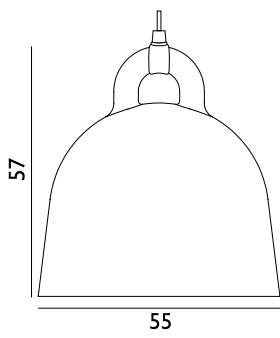

Bell Lamp Large EU

Colli: 1
Size & Weight: H: 57 x Ø: 55 cm - 3,4 kg
Packing: Brown Box - H: 66 x L: 60 x D: 60 cm - 7,9 kg
M3: 0,2376
Material: Aluminum
Light Source: E27 (big socket). Low-energy 9 Watt bulbs are recommended.

SEK Contract Price 5.140,00

502088 White	502096 Black	502105 Sand	502115 Grey

BELL US

Design: Andreas Lund & Jacob Rudbeck, 2012
Duty Code: 9405199090
Made in: China
Construction: Bell lamp in white has a white cord and white canopy.
Bell lamp in black has a black cord and black canopy.
Bell lamp in grey has a black cord and grey canopy. Bell lamp in sand has a brown cord and sand canopy. All Bell lamps come with a 4 m textile cord. Bulb is not included.
Maintenance: Clean with damp cloth.