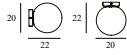

Pix Lamp Ceiling/Wall Ø20 cm EU

Colli: 1
Size & Weight: D: 22,3 x Ø: 20 cm - 7,9 kg
Packing: Brown Box - H: 29,9 x L: 20 x D: 20 cm - 10,15 kg
Material: 100% Low Density Polyethylene Industrial Waste, Steel, Aluminum.
Light Source: E27 Ø30 L125 3W 240V LED bulb. Please note that the bulb must have a diameter of max 30 mm. All bulbs can be purchased separately.
Production time: 1 week