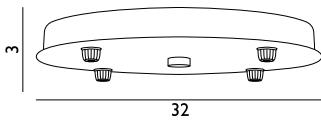

AMP CANOPY 4 PCS.

Design: Simon Legald, 2016
Duty Code: 9405919000
Made in: China
Construction: Made for 4 Amp lamps.
Maintenance: Clean with damp cloth.

Amp Canopy 4 pcs.

Colli: 1
Size & Weight: H: 3 x Ø: 32 cm - 2 kg
Packing: Brown Box - H: 9,5 x L: 4,5 x D: 39 cm - 2,3 kg
M3: 0,0125
Material: Powder Coated Steel

Contract Price
SEK 660,00