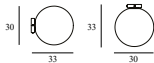

Pix Lamp Ceiling/Wall Ø30 cm US

Colli: 1
Size & Weight: D: 33 x Ø: 30 cm - 8,3 kg
Packing: Brown Box - H: 39,9 x L: 30 x D: 30 cm - 10,7 kg
Material: 100% Low Density Polyethylene Industrial Waste, Steel, Aluminum.
Light Source: E27 Ø30 L125 3W 240V LED bulb. Please note that the bulb must have a diameter of max 30 mm. All bulbs can be purchased separately.
Production time: 1 week

Contract Price
SEK 2.456,00