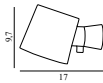

RISE US

Design: Marianne Andersen, 2016
Duty Code: 9405199090
Made in: China

Construction: The Rise wall lamp consists of a base and a cylindrical shade held together by a turning joint, making it 350 degrees rotatable with a small integrated handle. The shade is white on the inside with holes on top for an optimal light effect. The lamp is simply screwed on the wall and slide together. Rise is available in two versions; as plug-in (using the included power cord) or hardwired with a switch (installed directly to the power outlet).

Maintenance: Clean with damp cloth.

Rise Wall Lamp US

Colli: 1
Size & Weight: H: 9,7 x L: 17 x Ø: 10 cm - 0,6 kg
Packing: Gift Box - H: 13 x L: 17,5 x D: 11,5 cm - 0,65 kg
Material: Powder coated steel and lacquered ash
Light Source: EU E12 (small socket). 0,5W bulbs (LED) are recommended.

Contract Price
SEK 1.084,00

506019 White	506020 Grey	506021 Black	506022 Petrol Green
506023 Yellow