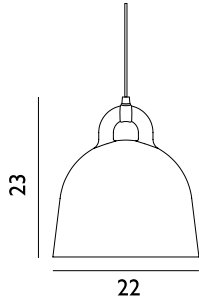

Bell Lamp X-Small US

Colli: 1
Size & Weight: H: 23 x Ø: 22 cm - 1,5 kg
Packing: Brown Box - H: 33 x L: 28 x D: 28 cm - 2 kg
M3: 0,0259
Material: Aluminum
Light Source: G9 Halogen. 20 Watt bulbs are recommended.

SEK Contract Price 2.340,00

503038 Sand	503046 White	503051 Black	503139 Grey