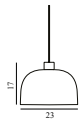

Grant Pendant Ø23 EU

Colli: 1
Size & Weight: H: 17 x Ø: 23 cm - 1 kg
Packing: Brown Box - H: 28,5 x L: 28,5 x D: 20 cm - 2 kg
M3: 0,0162
Material: Steel, Granite
Light Source: LED 5kVWh/10.000h. Bulb is included.

Contract Price
2.628,00
SEK