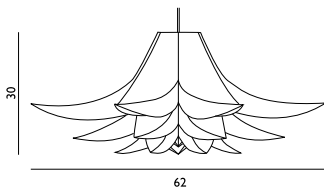

Norm 06 Lamp Medium

Colli: 6
Size & Weight: H: 30 x Ø: 62 cm - 0,5 kg
Packing: Gift Box - H: 3 x L: 42 x D: 29 cm - 0,8 kg
Colli Box: H: 17 x L: 43 x D: 31 cm - 5,2 kg
M3: 0,0227
Material: Lamp Shade Foil
Light Source: Low-energy 9 Watt bulbs are recommended.

Contract Price
SEK 740,00

502001
White