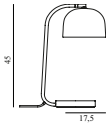

Grant Table Lamp EU

Colli:	1
Size & Weight:	H: 45 x Ø: 17,5 cm - 2,5 kg
Packing:	Brown Box - H: 51,5 x L: 30 x D: 24,5 cm - 4,5 kg
M3:	0,0379
Material:	Steel, Granite
Light Source:	LED 4kVWh/10.000h. Bulb is included.