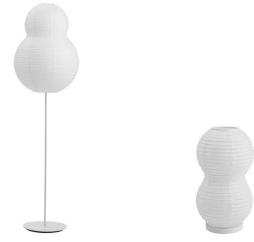

PUFF CCC

Design: Saskia Huebner, 2022

Duty Code: 9405299090

Made in: China

Construction: The lampshades are made of rice paper. The floor- and table lamp has a white powder-coated steel pole & base with soft EVA foam underneath, to protect the floor. Each lampshade has a collapsible construction and is therefore delivered flat-packed. A white textile cord with socket and canopy can be purchased as an add-on for the pendants.

Maintenance: The lampshade can be cleaned with a feather duster, or wiped with a microfiber cloth.

Puff Table Lamp Twist CCC

Colli: 1
Size & Weight: H: 28,5 x Ø: 16 cm - 1,04 kg
Packing: Brown Box - H: 11,5 x L: 28,5 x D: 16,5 cm - 1,5 kg
M3: 0,0054
Material: Rice paper, white powder-coated steel pole & base with soft EVA foam underneath, to protect the floor. Cord length: 2M. Distance from outlet to cord switch: 35 cm.
Color: White
Light Source: EU E14 (small socket) 2W bulbs (LED) are recommended

Contract Price
SEK 572,00

605728
White

Puff Floor Lamp Bubble CCC

Colli: 1
Size & Weight: H: 153,5 x Ø: 45 cm - 3,5 kg
Packing: Brown Box - H: 12 x L: 80 x D: 47 cm - 6,3 kg
M3: 0,0451
Material: Rice paper, white powder-coated steel pole & base with soft EVA foam underneath, to protect the floor. Cord length: 2M. Distance from outlet to cord switch: 55 cm.
Color: White
Light Source: EU E14 (small socket) 2W bulbs (LED) are recommended

Contract Price
SEK 1.600,00

605729
White

PUFF AU

Design: Saskia Huebner, 2022

Duty Code: 9405299090

Made in: China

Construction: The lampshades are made of rice paper. The floor- and table lamp has a white powder-coated steel pole & base with soft EVA foam underneath, to protect the floor. Each lampshade has a collapsible construction and is therefore delivered flat-packed. A white textile cord with socket and canopy can be purchased as an add-on for the pendants.

Maintenance: The lampshade can be cleaned with a feather duster, or wiped with a microfiber cloth.