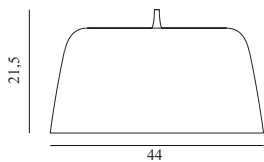

Tub Lamp Ø44 EU

Colli:

1

Size & Weight:

H: 21,5 x Ø: 44 cm - 1,8 kg

Packing:

Brown Box - H: 34 x L: 55 x D: 55 cm - 5,5 kg

Material:

Lacquered or powder coated aluminum

Color:

Brushed aluminum, Black, White

Light Source:

E27 Ø60 or Ø80 8W 120V LED bulb recommended. Canopy measurements: H6,5 cm x Ø9,3 cm