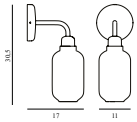

Amp Wall Lamp US

Colli: 1
Size & Weight: H: 30 x W: 17 x D: 11 cm - 67 kg
Packing: Gift Box - H: 41 x L: 19 x D: 21,5 cm - 1 kg
Material: Glass, marble and powder coated metal.
Light Source: US E12 2W (LED) recommended. All Bulbs can be purchased separately.

Contract Price
SEK 1.884,00