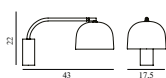

Grant Wall Lamp 43cm US

Colli: 1
Size & Weight: H: 22 x D: 43 x Ø: 17,5 cm - 2,5 kg
Packing: Brown Box - H: 46,5 x L: 30 x D: 24,5 cm - 2,5 kg
M3: 0,0342
Material: Steel, Granite
Light Source: LED 4kVWh/10.000h. Bulb is included.

Contract Price
3.712,00
SEK