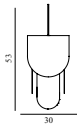

Superpose Lamp US

Colli: 1
Size & Weight: H: 53 x W: 30 x D: 30 cm - 3 kg
Packing: Brown Box - H: 34 x L: 64 x D: 37 cm - 5,92 kg
Material: Powder coated steel
Light Source: E26 bulb socket. 4 m white textile-covered cord.

Contract Price
SEK 4.000,00