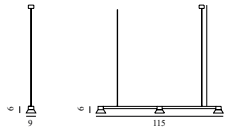

Hat Lamp Linear Small US

Colli: 1
Size & Weight: H: 6 x W: 9 x L: 115 cm - 2,2 kg
Packing: Brown Box - H: 18 x L: 120 x D: 18 cm - 3,5 kg
Material: Aluminum, Steel, Acrylic (PMMA).
Light Source: Comes with 3 LED PCBa light sources (LED 5W) that encompass a color temperature scale spectrum between 2700K and 6500K. Dimmable.

Contract Price
SEK 4.000,00

608339
Black