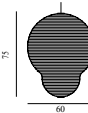

Puff Lamp Bulb

Colli: 8
Size & Weight: H: 75 x Ø: 60 cm - 0,31 kg
Packing: Brown Box - H: 40 x L: 79 x D: 62 cm - 1,34 kg
M3: 0,1959
Material: Rice paper lamp shade
Color: White
Light Source: EU E27 MAX 6W bulbs (LED) are recommended.

Contract Price
SEK 740,00