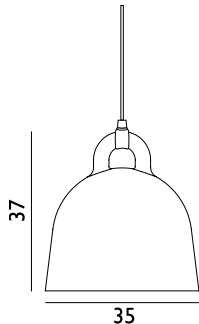

Bell Lamp Small US

Colli: 1
Size & Weight: H: 37 x Ø: 35 cm - 1,7 kg
Packing: Brown Box - H: 47 x L: 39 x D: 39 cm - 3,5 kg
M3: 0,0715
Material: Aluminum
Light Source: US E26 (big socket). Low-energy 9 Watt bulbs are recommended.

SEK Contract Price 3.256,00

503040 Sand	503042 Grey	503047 White	503052 Black