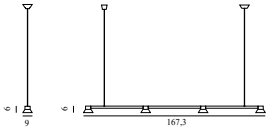

Contract Price
SEK 4.572,00

Hat Lamp Linear Large US

Colli: 1
Size & Weight: H: 6 x W: 9 x L: 167 cm - 3,5 kg
Packing: Brown Box - H: 18 x L: 172,5 x D: 18 cm - 4,6 kg
Material: Aluminum, Steel, Acrylic (PMMA).
Light Source: Comes with 3 LED PCBa light sources (LED 5W) that encompass a color temperature scale spectrum between 2700K and 6500K. Dimmable.

Contract Price
SEK 4.572,00