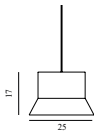

Hat Lamp Large EU

Colli: I
Size & Weight: H: 17 x Ø: 25 cm - 6,6 kg
Packing: Brown Box - H: 25,5 x L: 25,5 x D: 28,5 cm - 8,2 kg
Material: Aluminum.
Light Source: EU E27 8W (LED) recommended. Bulb is not included, but can be purchased separately.

Contract Price
1.256,00
SEK