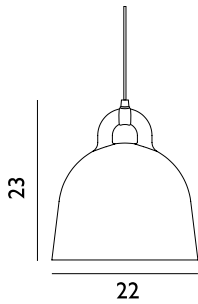

Bau Lamp Large US

Colli: 1
Size & Weight: H: 51 x L: 57 cm - 2 kg
Packing: Gift Box - H: 20 x L: 28 x D: 14,5 cm - 2,5 kg
Material: Linden Wood Veneer
Light Source: US E26 (big socket). Low-energy 9 Watt bulbs are recommended.

Contract Price
SEK 2.228,00

503033
Nature

BELL EU

Design: Andreas Lund & Jacob Rudbeck, 2012
Duty Code: 9405199090
Made in: China
Construction: Bell Lamp in White and Black version have matching cords and canopies. Bell Lamp Sand has a brown cord and white canopy. Bell Lamp Grey has a black cord and canopy. Delivered with 4 m textile cord. Bulb is not included.
Maintenance: Clean with damp cloth.

Bell Lamp X-Small EU

Colli: 1
Size & Weight: H: 23 x Ø: 22 cm - 1,5 kg
Packing: Brown Box - H: 33 x L: 28 x D: 28 cm - 2 kg
M3: 0,0259
Material: Aluminum
Light Source: G9 Halogen. 20 Watt bulbs are recommended.

Contract Price
SEK 2.340,00

502082
White

502090
Black

502098
Sand

502107
Grey