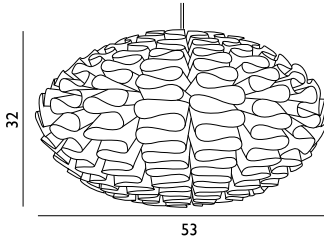

NORM 03

Design: Britt Kornum, 2003
Awards: Formland Prisen 2003, Danmark & Imm Cologne 2004 –
nominated Best Detail, Germany
Duty Code: 9405199090
Made in: Denmark
Construction: Norm 03 is a self-assembly lamp shade (manual included).
Socket and cord are sold separately.
Maintenance: Norm 03 can be cleaned with a duster.

Norm 03 Lamp Small

Colli: 6
Size & Weight: H: 32 x Ø: 53 cm - 1,1 kg
Packing: Gift Box - H: 6,5 x L: 40 x D: 28 cm - 1,3 kg
Colli Box: H: 41 x L: 30 x D: 41 cm
M3: 0,0504
Material: Lamp Shade Foil
Light Source: Low-energy 9 Watt bulbs are recommended.

Contract Price
SEK 1.028,00

554000
White

NORM 06

Design: Simon Karkov, 2006
Duty Code: 9405199090
Made in: Denmark
Construction: Norm 06 is a self-assembly lamp shade (manual included).
Socket and cord are sold separately.
Maintenance: Norm 06 can be cleaned with a duster.