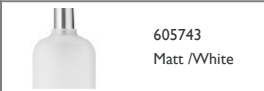

Amp Wall Lamp US

Colli: 1
Size & Weight: H: 30 x W: 17 x D: 11 cm - 67 kg
Packing: Gift Box - H: 41 x L: 19 x D: 21,5 cm - 1 kg
Material: Glass, marble and powder coated metal.
Light Source: US E12 2W (LED) recommended. All Bulbs can be purchased separately.

Contract Price
SEK 1.884,00