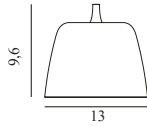

Contract Price
1.940,00
SEK