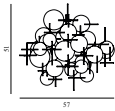

Bau Lamp Large EU

Colli: 1
Size & Weight: H: 51 x L: 57 cm - 2 kg
Packing: Gift Box - H: 20 x L: 28 x D: 14,5 cm - 2,5 kg
Material: Linden Wood Veneer
Light Source: EU E27 (big socket). Low-energy 9 Watt bulbs are recommended.

Contract Price
SEK 2.228,00