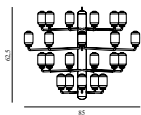

Amp Chandelier Large US

Colli: 1
Size & Weight: H: 62,5 x Ø: 85 cm - 7,4 kg
Packing: Brown Box - H: 70 x L: 89 x D: 87 cm - 14,2 kg
M3: 0,5283
Material: Glass, Marble
Light Source: Comes with 35 bulbs (G4 (LED)). All Bulbs can also be purchased separately. The Amp Chandelier is non-dimmable.