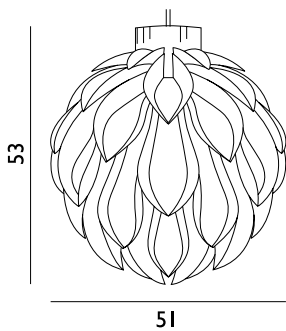

502002
White

NORM 12

Design: Simon Karkov, 2012
Duty Code: 9405199090
Made in: Denmark
Construction: Norm 12 is a self-assembly lamp shade (manual included).
Socket and cord are sold separately.
Maintenance: Norm 12 can be cleaned with a duster.

Norm 12 Lamp Large

Colli: 6
Size & Weight: H: 53 x Ø: 51 cm - 1,2 kg
Packing: Gift Box - H: 4,5 x L: 43 x D: 32 cm - 1,4 kg
Colli Box: H: 27 x L: 37 x D: 28 cm - 6,8 kg
M3: 0,028
Material: Lamp Shade Foil
Light Source: Low-energy 9 Watt bulbs are recommended.

Contract Price
1.084,00
SEK

504040
White