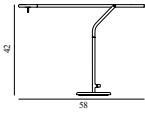

Flow Table Lamp US

Colli:

1

Size & Weight:

H: 42 x L: 58 x D: 16 cm - 3,2 kg

Packing:

Brown Box - H: 51 x L: 75 x D: 53 cm - 17,04 kg

M3:

0,2027

Material:

Powder Coated Metal

Light Source:

SMD 2835 LED chip (not replaceable). Light source power - 5W, whole lamp power: 6.8W. Input voltage: 100-240V, LED part input: 15.1V DC 350mA. Color temperature: 2800-3200K. LED life span - 30000hrs.