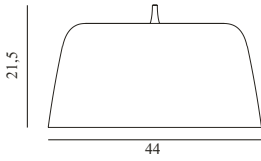

Lacquered or powder coated aluminum

Color:

Brushed aluminum, Black, White

Light Source:

E27 Ø60 or Ø80 8W 120V LED bulb recommended. Canopy measurements: H6,5 cm x Ø9,3 cm

Contract Price  
4.456,00  
SEK