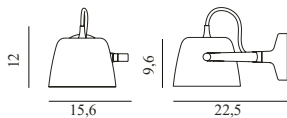

Tub Wall Lamp EU

Colli: 1
Size & Weight: H: 9,6 x L: 22,5 x Ø: 13,2 cm - 0,7 kg
Packing: Brown Box - H: 22 x L: 30 x D: 22 cm - 1,4 kg
Material: Lacquered or powder coated aluminum
Color: Brushed aluminum, Black, White
Light Source: 2 pcs. G9 4W 240V LED bulbs recommended.

Contract Price
2.628,00
SEK