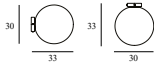

Pix Lamp Ceiling/Wall Ø30 cm EU

Colli: 1
Size & Weight: D: 33 x Ø: 30 cm - 8,3 kg
Packing: Brown Box - H: 39,9 x L: 30 x D: 30 cm - 10,7 kg
Material: 100% Low Density Polyethylene Industrial Waste, Steel, Aluminum.
Light Source: E27 Ø30 L125 3W 240V LED bulb. Please note that the bulb must have a diameter of max 30 mm. All bulbs can be purchased separately.
Production time: 1 week

Contract Price
SEK 2.456,00