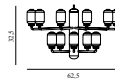

Amp Wall Lamp EU

Colli: 1
Size & Weight: H: 30 x W: 17 x D: 11 cm - 0,67 kg
Packing: Gift Box - H: 41 x L: 19 x D: 21,5 cm - 1 kg
Material: Glass, marble and powder coated metal.
Light Source: EU E14 2W bulbs (LED) recommended. All Bulbs can be purchased separately.

Contract Price
SEK 1.884,00

Amp Table Lamp EU

Colli: 1
Size & Weight: H: 26,5 x Ø: 14 cm - 1,5 kg
Packing: Gift Box - H: 48 x L: 20,5 x D: 20,5 cm - 2,4 kg
Colli Box: H: 47 x L: 20,5 x D: 20,5 cm
M3: 0,0198
Material: Glass, Marble
Light Source: EU E14 2W bulbs (LED). All Bulbs can be purchased separately.

Contract Price
SEK 2.000,00

Amp Table Lamp Brass EU

Colli: 1
Size & Weight: H: 26,5 x Ø: 14 cm - 1,5 kg
Packing: Gift Box - H: 48 x L: 20,5 x D: 20,5 cm - 1,9 kg
Material: Glass, Brass
Light Source: EU E14 2W bulbs (LED). All Bulbs can be purchased separately.

Contract Price
SEK 2.340,00

Amp Chandelier Small EU

Colli: 1
Size & Weight: H: 32,5 x Ø: 62,5 cm - 6,5 kg
Packing: Brown Box - H: 44 x L: 69,5 x D: 68,5 cm - 9,5 kg
M3: 0,1742
Material: Glass, Marble
Light Source: Comes with 15 bulbs (G4 (LED)). All Bulbs can also be purchased separately. The Amp Chandelier is non-dimmable.

Contract Price
SEK 8.112,00

Amp Chandelier Large EU

Colli: 1
Size & Weight: H: 62,5 x Ø: 85 cm - 11,3 kg
Packing: Brown Box - H: 70 x L: 89 x D: 87 cm - 14,2 kg
M3: 0,5283
Material: Glass, Marble
Light Source: Comes with 35 bulbs (G4 (LED)). All Bulbs can also be purchased separately. The Amp Chandelier is non-dimmable.

Contract Price
SEK 16.228,00