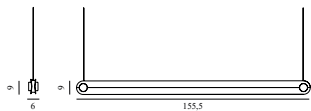

Dim Linear Lamp US

Colli: I
Size & Weight: H: 9 x L: 155,5 x D: 6 cm - 3,7 kg
Packing: Brown Box - H: 21 x L: 161 x D: 15 cm
Material: Lamp: Aluminum, Steel. Remote Control: ABS.
Light Source: The lamp is equipped with two LED light stripes that encompass a color temperature scale spectrum between 2700K and 6500K. Can be dimmed via the rotary dimmers on the lamp or with the remote control. The lamp has a burning time of approx. 30,000 hours.

Contract Price
SEK 10.284,00