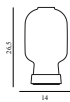

Amp Table Lamp US

Colli: 1
Size & Weight: H: 26,5 x Ø: 14 cm - 2 kg
Packing: Gift Box - H: 48 x L: 20,5 x D: 20,5 cm - 2,4 kg
Colli Box: H: 47 x L: 20,5 x D: 20,5 cm
M3: 0,0198
Material: Glass, Marble
Light Source: US E12 2W (LED). All Bulbs can be purchased separately.

Contract Price
SEK 2.000,00

Amp Table Lamp Brass US

Colli: 1
Size & Weight: H: 26,5 x Ø: 14 cm - 1,5 kg
Packing: Gift Box - H: 48 x L: 20,5 x D: 20,5 cm - 2,4 kg
Material: Glass, Brass
Light Source: US E12 2W (LED). All Bulbs can be purchased separately.

Contract Price
SEK 2.340,00