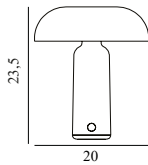

Porta Table Lamp

Colli: 1
Size & Weight: H: 23,5 x W: 20,2 x D: 11,2 x Ø: 6,5 cm - 0,49 kg
Packing: Gift Box - H: 24,2 x L: 20,5 x D: 11,8 cm - 0,717 kg
Material: ABS plastic and acrylic.
Color: Black, white, grey
Light Source: 0.2W x 12pcs LED (included). Color temperature 2800-3200K.

Contract Price
972,00
SEK

	510110 Black		510111 White		510112 Grey

PUFF

Design: Saskia Huebner, 2022
Duty Code: 9405199090
Made in: China

Construction: The lampshades are made of rice paper. The floor- and table lamp has a white powder-coated steel pole & base with soft EVA foam underneath, to protect the floor. Each lampshade has a collapsible construction and is therefore delivered flat-packed. A 2,5M white textile cord with socket and canopy can be purchased as an add-on for the pendants.

Maintenance: The lampshade can be cleaned with a feather duster, or wiped with a microfiber cloth.