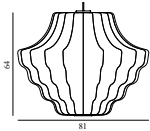

Phantom Lamp Large

Colli: 1
Size & Weight: H: 64 x Ø: 81 cm - 4,8 kg
Packing: Brown Box - H: 72 x L: 92 x D: 72 cm
Material: Environmental Flame-retardant Resin and Steel Frame.
Light Source: E27 socket. Bulb is not included. 13W LED/1520 Lumen is recommended. Bulb size must not be larger than L: 11 cm x Ø: 6cm
Color temperature: 2700 K
Production time: 1 week

Contract Price
SEK 11.884,00