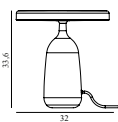

DIM LINEAR LAMP

Design: Rudolph Schelling Webermann, 2023
Duty Code: 9405919000
Made in: China

Construction: Dim Linear Lamp is a pendant that comprises an aluminum panel, equipped with above and below two high-quality LED light stripes. It is attached to the ceiling by two steel wires, one electric cord, and a canopy in steel. The brightness and the color temperature can be controlled by the aluminum knobs on each side of the aluminum panel, or via the remote control. After matching, a single remote control can control multiple lights at the same time. The remote controller uses 1 pcs "CR2025" lithium coin cell. Remove the insulation sheet at the bottom before using the remote control.

Maintenance: Clean with damp cloth. Avoid use of all-purpose cleaners and other degreasing detergents.

Dim Linear Lamp EU

Colli: I
Size & Weight: H: 9 x L: 155,5 x D: 6 cm - 3,7 kg
Packing: Brown Box - H: 21 x L: 161 x D: 15 cm - 4,8 kg
Material: Lamp: Aluminum, Steel. Remote Control: ABS.
Light Source: The lamp is equipped with two LED light stripes that encompass a color temperature scale spectrum between 2700K and 6500K. Can be dimmed via the rotary dimmers on the lamp or with the remote control. The lamp has a burning time of approx. 30,000 hours.

Contract Price
SEK 10.284,00

Dim Linear Lamp US

Colli: I
Size & Weight: H: 9 x L: 155,5 x D: 6 cm - 3,7 kg
Packing: Brown Box - H: 21 x L: 161 x D: 15 cm
Material: Lamp: Aluminum, Steel. Remote Control: ABS.
Light Source: The lamp is equipped with two LED light stripes that encompass a color temperature scale spectrum between 2700K and 6500K. Can be dimmed via the rotary dimmers on the lamp or with the remote control. The lamp has a burning time of approx. 30,000 hours.

Contract Price
SEK 10.284,00

EDDY EU