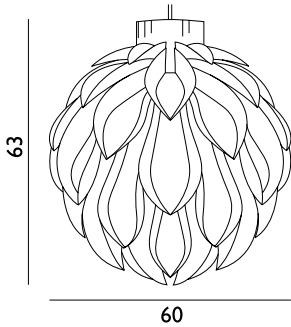

Norm 12 Lamp X-Large

Colli: 6
Size & Weight: H: 63 x Ø: 60 cm - 0,8 kg
Packing: Gift Box - H: 4 x L: 36 x D: 26,5 cm - 1 kg
Material: Lamp Shade Foil
Light Source: Low-energy 9 Watt bulbs are recommended.

Contract Price
1.312,00
SEK

504045
White