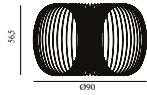

Contract Price
5.140,00
SEK