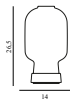

Amp Lamp Small Matt US

Colli: 1
Size & Weight: H: 17 x Ø: 14 cm - 0,6 kg
Packing: Gift Box - H: 33,7 x L: 19,4 x D: 19,2 cm - 1 kg
Material: Frosted glass; Zinc alloy
Color: Matt/White
Light Source: US E12 2W (LED) recommended. All Bulbs can be purchased separately.

Contract Price
SEK 1.200,00

Amp Lamp Large Matt US

Colli: 1
Size & Weight: H: 26 x Ø: 11,2 cm - 1,1 kg
Packing: Gift Box - H: 51 x L: 17,5 x D: 18 cm - 1,5 kg
Material: Frosted glass; Zinc alloy
Color: Matt/White
Light Source: US E12 2W (LED) recommended. All Bulbs can be purchased separately.

Contract Price
SEK 1.200,00

Amp Wall Lamp US

Colli: 1
Size & Weight: H: 30 x W: 17 x D: 11 cm - 67 kg
Packing: Gift Box - H: 41 x L: 19 x D: 21,5 cm - 1 kg
Material: Glass, marble and powder coated metal.
Light Source: US E12 2W (LED) recommended. All Bulbs can be purchased separately.

Contract Price
SEK 1.884,00

Amp Table Lamp US

Colli: 1
Size & Weight: H: 26,5 x Ø: 14 cm - 2 kg
Packing: Gift Box - H: 48 x L: 20,5 x D: 20,5 cm - 2,4 kg
Colli Box: H: 47 x L: 20,5 x D: 20,5 cm
M3: 0,0198
Material: Glass, Marble
Light Source: US E12 2W (LED). All Bulbs can be purchased separately.

Contract Price
SEK 2.000,00

Amp Table Lamp Brass US

Colli: 1
Size & Weight: H: 26,5 x Ø: 14 cm - 1,5 kg
Packing: Gift Box - H: 48 x L: 20,5 x D: 20,5 cm - 2,4 kg
Material: Glass, Brass
Light Source: US E12 2W (LED). All Bulbs can be purchased separately.

Contract Price
SEK 2.340,00

Amp Chandelier Small US

Colli: 1
Size & Weight: H: 32,5 x Ø: 62,5 cm - 6,5 kg
Packing: Brown Box - H: 44 x L: 69,5 x D: 68,5 cm - 9,5 kg
M3: 0,5281
Material: Glass, Marble
Light Source: Comes with 15 bulbs (G4 (LED)). All Bulbs can also be purchased separately. The Amp Chandelier is non-dimmable.

Contract Price
SEK 8.112,00