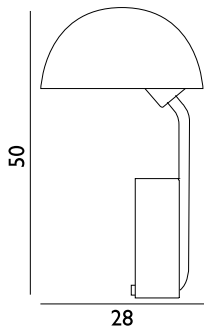

CAP EU

Design: KaschKasch, 2014
Duty Code: 9405299090
Made in: China

Construction: The lampshade can be moved around, letting you direct the light. Delivered with 2 m textile cord with switch.

Maintenance: Clean with damp cloth.