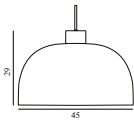

Grant Pendant Ø45 EU

Colli: 1
Size & Weight: H: 29 x Ø: 45 cm - 4 kg
Packing: Brown Box - H: 54 x L: 54 x D: 37 cm - 5,5 kg
M3: 0,1079
Material: Steel, Granite
Light Source: LED 7kVWh/10.000h. Bulb is included.

Contract Price
5.256,00
SEK