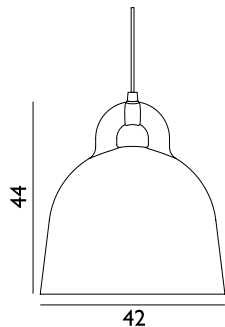

Bell Lamp Medium US

Colli: 1
Size & Weight: H: 44 x Ø: 42 cm - 3,1 kg
Packing: Brown Box - H: 53 x L: 48 x D: 48 cm - 5 kg
M3: 0,1221
Material: Aluminum
Light Source: US E26 (big socket). Low-energy 9 Watt bulbs are recommended.

SEK Contract Price 4.112,00

503044 Sand	503045 Grey	503048 White	503053 Black