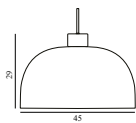

Grant Pendant Ø45 US

Colli: 1
Size & Weight: H: 29 x Ø: 45 cm - 4 kg
Packing: Brown Box - H: 54 x L: 54 x D: 37 cm - 5,5 kg
M3: 0,1079
Material: Steel, Granite
Light Source: LED 7kVWh/10.000h. Bulb is included.

Contract Price
5.256,00
SEK