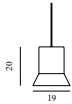

Hat Lamp Medium US

Colli: I
Size & Weight: H: 20 x Ø: 19 cm - 4,08 kg
Packing: Brown Box - H: 19,5 x L: 19,5 x D: 31,5 cm - 5,4 kg
Material: Aluminum.
Light Source: EU E27 8W (LED) recommended. Bulb is not included, but can be purchased separately.

Contract Price
1.140,00
SEK