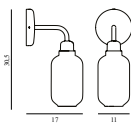

Amp Wall Lamp EU

Colli: 1
Size & Weight: H: 30 x W: 17 x D: 11 cm - 0,67 kg
Packing: Gift Box - H: 41 x L: 19 x D: 21,5 cm - 1 kg
Material: Glass, marble and powder coated metal.
Light Source: EU E14 2W bulbs (LED) recommended. All Bulbs can be purchased separately.

Contract Price
SEK 1.884,00