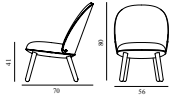

Ace Lounge Chair Black Oak		
Colli:	1	
Size & Weight:	H: 80 x W: 56 x D: 70 x SH: 41 cm - 10,4 kg	
Packing:	Brown Box - H: 62 x L: 62 x D: 61 cm - 12,8 kg	
Material:	Shell: Veneer, PU Foam, Steel reinforcement, Legs: Painted and Lacquered Oak, Upholstery: See price groups	
Production time:	6 weeks	
707361 Group 1	SEK	<i>Contract Price</i> 7.712,00
707362 Group 2	SEK	<i>Contract Price</i> 8.000,00
707363 Group 3	SEK	<i>Contract Price</i> 8.456,00
707364 Group 4	SEK	<i>Contract Price</i> 8.800,00
707365 Group 5	SEK	<i>Contract Price</i> 9.256,00
707366 Group 6	SEK	<i>Contract Price</i> 10.512,00
707367 Group 7	SEK	<i>Contract Price</i> 11.656,00

ACE LOUNGE CHAIR STEEL

Design: Hans Hornemann, 2016
Awards: German Design Award 2017, Germany & IF Design Award 2017, Germany
Duty Code: 9401710000
Made in: Lithuania
Price Groups: 1) Oceanic, Aquarius
2) Synergy, Remix, Main Line Flax
3) Yoredale, Canvas
4) Steelcut Trio, City Velvet
5) Hallingdal, Fiord, Divina Melange, Divina MD, Divina
6) Zero, Vidar
7) Ultra Leather, Elle