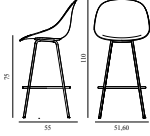

Design: Foersom & Hiort-Lorenzen, 2023

Duty Code: 94015900

Made in: Denmark

Price Groups: 1) Oceanic, Aquarius

2) Synergy, Remix, Main Line Flax

3) Yoredale, Canvas

4) Steelcut Trio, City Velvet

5) Hallingdal, Fiord, Divina Melange, Divina MD, Divina

6) Zero, Vidar

7) Ultra Leather, Elle

Mat Bar Chair 75 cm Front Upholstery Hemp Cream Steel

Colli: 1
Size & Weight: H: 110 x W: 51,6 x D: 55 x SH: 75 cm - 5,7 kg
Packing: Brown Box - H: 112 x L: 54,5 x D: 52 cm
Material: Shell: Hemp Fibers. Legs: Powder Coated Steel. Upholstery: See price groups
Production time: 8 weeks

713361 Group 1	SEK	<i>Contract Price</i> 5.884,00
713362 Group 2	SEK	<i>Contract Price</i> 5.940,00
713363 Group 3	SEK	<i>Contract Price</i> 6.284,00
713364 Group 4	SEK	<i>Contract Price</i> 6.340,00
713365 Group 5	SEK	<i>Contract Price</i> 6.572,00
713366 Group 6	SEK	<i>Contract Price</i> 7.200,00
713367 Group 7	SEK	<i>Contract Price</i> 7.428,00