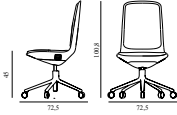

5) Hallingdal, Fiord, Divina Melange, Divina MD, Divina

6) Zero, Vidar

7) Ultra Leather, Elle

Off Chair Low 5W Gas Lift Alu With Cushion

Coll: 1
 Size & Weight: H: 100,8 x W: 72,5 x D: 72,5 x SH: 45 cm - 14,3 kg
 Packing: Brown Box - H: 110 x L: 69 x D: 72 cm - 15,3 kg
 M3: 0,5465
 Material: Seat: Rigid PU foam and full upholstery with a steel reinforcement structure inside, Legs and armrests: Polished aluminum with five wheels, Cushion: Veneer and PU foam, Upholstery: See price groups.
 Production time: 5 weeks