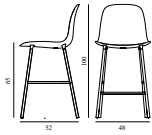

Form Bar Chair 65 cm Full Upholstery Grey Steel

Colli: 1
Size & Weight: H: 100 x W: 48 x D: 52 x SH: 65 cm - 5,6 kg
Packing: Brown Box - H: 100 x L: 50 x D: 52,5 cm - 7,9 kg
Material: Shell: Polypropylene, PU Foam, Legs: Powder Coated Steel, Upholstery: See price groups.
Production time: 6 weeks

708201 Group 1	SEK	<i>Contract Price</i> 5.256,00
708202 Group 2	SEK	<i>Contract Price</i> 5.256,00
708203 Group 3	SEK	<i>Contract Price</i> 5.712,00
708204 Group 4	SEK	<i>Contract Price</i> 5.828,00
708205 Group 5	SEK	<i>Contract Price</i> 6.172,00
708206 Group 6	SEK	<i>Contract Price</i> 7.084,00
708207 Group 7	SEK	<i>Contract Price</i> 7.312,00