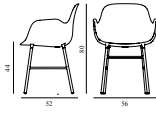

Form Armchair Full Upholstery Red Steel

Colli: 1
Size & Weight: H: 80 x W: 56 x D: 52 x SH: 44 cm - 8 kg
Packing: Brown Box - H: 90 x L: 55,5 x D: 56,5 cm - 11 kg
Material: Shell: Polypropylene, PU Foam, Legs: Powder Coated Steel, Upholstery: See price groups
Production time: 6 weeks

707801 Group 1	SEK	<i>Contract Price</i> 5.828,00
707802 Group 2	SEK	<i>Contract Price</i> 5.940,00
707803 Group 3	SEK	<i>Contract Price</i> 6.400,00
707804 Group 4	SEK	<i>Contract Price</i> 6.512,00
707805 Group 5	SEK	<i>Contract Price</i> 6.856,00
707806 Group 6	SEK	<i>Contract Price</i> 8.000,00
707807 Group 7	SEK	<i>Contract Price</i> 8.340,00