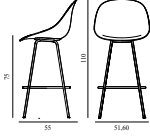

Design: Foersom & Hiort-Lorenzen, 2023

Duty Code: 94015900

Made in: Denmark

Price Groups: 1) Oceanic, Aquarius

2) Synergy, Remix, Main Line Flax

3) Yoredale, Canvas

4) Steelcut Trio, City Velvet

5) Hallingdal, Fiord, Divina Melange, Divina MD, Divina

6) Zero, Vidar

7) Ultra Leather, Elle

Mat Bar Chair 75 cm Full Upholstery Cream Steel

Colli: 1
Size & Weight: H: 110 x W: 51,6 x D: 55 x SH: 75 cm - 5,7 kg
Packing: Brown Box - H: 112 x L: 54,5 x D: 52 cm
Material: Shell: Hemp Fibers. Legs: Powder Coated Steel. Upholstery: See price groups
Production time: 8 weeks

713541 Group 1	SEK	<i>Contract Price</i> 6.400,00
713542 Group 2	SEK	<i>Contract Price</i> 6.512,00
713543 Group 3	SEK	<i>Contract Price</i> 6.972,00
713544 Group 4	SEK	<i>Contract Price</i> 7.028,00
713545 Group 5	SEK	<i>Contract Price</i> 7.372,00
713546 Group 6	SEK	<i>Contract Price</i> 8.340,00
713547 Group 7	SEK	<i>Contract Price</i> 8.684,00