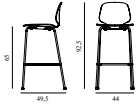

MY CHAIR BARSTOOL 65 CM FULL UPHOLSTERY STEEL

Design: Nicholai Wiig Hansen, 2013
Duty Code: 9401710000
Made in: Lithuania
Price Groups: 1) Oceanic, Aquarius
2) Synergy, Remix, Main Line Flax
3) Yoredale, Canvas
4) Steelcut Trio, City Velvet
5) Hallingdal, Fiord, Divina Melange, Divina MD, Divina
6) Zero, Vidar
7) Ultra Leather, Elle

My Chair Barstool 65 cm Full Upholstery Black Steel

Colli: 1
Size & Weight: H: 92,5 x W: 44 x D: 49,5 x SH: 65 cm - 7 kg
Packing: Brown Box - H: 97 x L: 55 x D: 50,5 cm - 9,8 kg
Material: Shell: Oak Veneer, PU Foam and Full Upholstery, Legs: Powder Coated Steel, Upholstery: See price groups.
Production time: 6 weeks

710181 Group 1	SEK	<i>Contract Price</i> 5.712,00
710182 Group 2	SEK	<i>Contract Price</i> 5.828,00
710183 Group 3	SEK	<i>Contract Price</i> 6.172,00
710184 Group 4	SEK	<i>Contract Price</i> 6.400,00
710185 Group 5	SEK	<i>Contract Price</i> 6.684,00
710186 Group 6	SEK	<i>Contract Price</i> 7.600,00
710187 Group 7	SEK	<i>Contract Price</i> 7.940,00