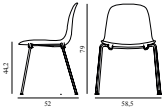

FORM CHAIR STACKING FULL UPHOLSTERY STEEL

Design: Simon Legald, 2022
Duty Code: 9401710000
Made in: Poland
Price Groups: 1) Oceanic, Aquarius
2) Synergy, Remix, Main Line Flax
3) Yoredale, Canvas
4) Steelcut Trio, City Velvet
5) Hallingdal, Fiord, Divina Melange, Divina MD, Divina
6) Zero, Vidar
7) Ultra Leather, Elle

Form Chair Stacking Full Upholstery Black Steel

Collis: 1
Size & Weight: H: 79 x VV: 58,5 x D: 52 x SH: 44,2 cm - 4,8 kg
Packing: Brown Box - H: 90,5 x L: 59,4 x D: 56 cm (2 pcs) - 11,6 kg
Material: Shell: Polypropylene, PU Foam, Legs: Powder Coated Steel, Upholstery: See price groups
Production time: 6 weeks

Code	Group	Contract Price
707721	Group 1	SEK 4.800,00
707722	Group 2	SEK 4.800,00
707723	Group 3	SEK 5.256,00
707724	Group 4	SEK 5.372,00
707725	Group 5	SEK 5.712,00
707726	Group 6	SEK 6.628,00
707727	Group 7	SEK 6.972,00

FORM ARMCHAIR WOOD

Design: Simon Legald, 2016
Awards: German Design Award 2016, Germany - "Special Mention" & IF Product Design Award 2016, Germany
Duty Code: 9401790000
Made in: Denmark
Construction: Form is delivered assembled. The plastic type is Polypropylene (PP). Armchair armrest height: 65,8 cm
Maintenance: Clean with damp cloth.