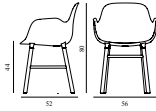

Form Armchair Full Upholstery Walnut

Colli: 1
Size & Weight: H: 80 x W: 56 x D: 52 x SH: 44 cm - 5,5 kg
Packing: Brown Box - H: 90 x L: 55,5 x D: 56,5 cm - 10 kg
Material: Shell: Polypropylene, PU Foam, Legs: Walnut, Upholstery: See price groups
Production time: 6 weeks

707751 Group 1	SEK	<i>Contract Price</i> 7.312,00
707752 Group 2	SEK	<i>Contract Price</i> 7.428,00
707753 Group 3	SEK	<i>Contract Price</i> 8.000,00
707754 Group 4	SEK	<i>Contract Price</i> 8.112,00
707755 Group 5	SEK	<i>Contract Price</i> 8.456,00
707756 Group 6	SEK	<i>Contract Price</i> 9.484,00
707757 Group 7	SEK	<i>Contract Price</i> 9.940,00