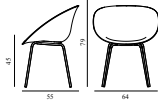

5) Hallingdal, Fiord, Divina Melange, Divina MD, Divina

6) Zero, Vidar

7) Ultra Leather, Elle

Mat Armchair Front Upholstery Hemp Cream Steel

Colli: 1
 Size & Weight: H: 79 x W: 64 x D: 55 x SH: 45 cm - 4,5 kg
 Packing: Brown Box - H: 81 x L: 65 x D: 56 cm
 Material: Shell: Hemp Fibers. Legs: Powder Coated Steel. Upholstery: See price groups
 Production time: 8 weeks