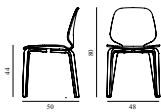

My Chair Black

Colli: 1
Size & Weight: H: 80 x W: 48 x D: 50 x SH: 44 cm - 6,2 kg
Packing: Brown Box - H: 100 x L: 54 x D: 67 cm - 15,4 kg
Material: Shell and Legs: Painted and Lacquered Ash Veneer
Production time: 4 weeks

Contract Price
SEK 3.428,00