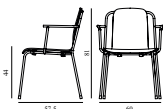

STUDIO CHAIR FULL UPHOLSTERY

Design: Simon Legald, 2018
Duty Code: 9401710000
Made in: Denmark
Price Groups: 1) Oceanic, Aquarius
2) Synergy, Remix, Main Line Flax
3) Yoredale, Canvas
4) Steelcut Trio, City Velvet
5) Hallingdal, Fiord, Divina Melange, Divina MD, Divina
6) Zero, Vidar
7) Ultra Leather, Elle

Studio Chair Full Upholstery Black Steel		
Colli:	1	
Size & Weight:	H: 81 x W: 60 x D: 57,5 x SH: 44 cm - 6 kg	
Packing:	Brown Box - H: 92 x L: 65 x D: 60 cm - 8,6 kg	
M3:	0,3588	
Material:	Shell: Full Upholstery, Legs: Powder Coated Steel, Upholstery: See price groups.	
Production time:	5 weeks	
711271 Group 1	SEK	Contract Price 5.256,00
711272 Group 2	SEK	Contract Price 5.372,00
711273 Group 3	SEK	Contract Price 5.828,00
711274 Group 4	SEK	Contract Price 6.056,00
711275 Group 5	SEK	Contract Price 6.284,00
711276 Group 6	SEK	Contract Price 7.312,00
711277 Group 7	SEK	Contract Price 7.656,00

STUDIO ARMCHAIR

Design: Simon Legald, 2018
Duty Code: 9401790000
Made in: Lithuania
Construction: Studio is made in molded oak veneer. Comes with a clear lacquer or in a painted version. Legs are made of powder coated steel tubes. Stackable.
Maintenance: Clean with damp cloth.

Studio Armchair Black Steel			
Colli:	1		
Size & Weight:	H: 81 x W: 60 x D: 57,5 x SH: 44 cm - 6,8 kg		
Packing:	Brown Box - H: 92 x L: 65 x D: 65 cm - 9,6 kg		
M3:	0,3887		
Material:	Shell: Lacquered Oak Veneer or Painted and Lacquered Ash Veneer, Legs: Powder Coated Steel		
Production time:	2 weeks		
	SEK	Contract Price 3.428,00	
601786 Oak	601787 Light Grey	601788 Brown	601789 Green
601790 Black