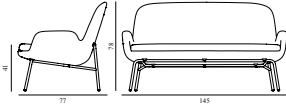

ERA SOFA STEEL & CHROME

Design: Simon Legald, 2015
Awards: Red Dot Award 2016, Germany & German Design Award
2015 - "Special Mention", Germany
Duty Code: 94037000
Made in: Poland
Price Groups: 1) Oceanic, Aquarius
2) Synergy, Remix, Main Line Flax
3) Yoredale, Canvas
4) Steelcut Trio, City Velvet
5) Hallingdal, Fiord, Divina Melange, Divina MD, Divina
6) Zero, Vidar
7) Ultra Leather, Elle

Era Sofa Black Steel

Colli: 1
Size & Weight: H: 78 x W: 145 x D: 77 x SH: 41 cm - 31,1 kg
Packing: Brown Box - H: 86,5 x L: 150,5 x D: 88,5 cm - 41,6 kg
Material: Shell: Hard Molded PU Foam w. Steel Reinforcement, Cushion: Soft Molded PU Foam, Legs: Powder Coated Steel, Upholstery: See price groups.
Production time: 6 weeks

707141 Group 1	SEK	<i>Contract Price</i> 25.484,00
707142 Group 2	SEK	<i>Contract Price</i> 25.940,00
707143 Group 3	SEK	<i>Contract Price</i> 27.884,00
707144 Group 4	SEK	<i>Contract Price</i> 28.456,00
707145 Group 5	SEK	<i>Contract Price</i> 29.600,00
707146 Group 6	SEK	<i>Contract Price</i> 33.828,00
707147 Group 7	SEK	<i>Contract Price</i> 38.740,00