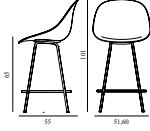

Design: Foersom & Hiort-Lorenzen, 2023
Duty Code: 94015900
Made in: Denmark
Price Groups: 1) Oceanic, Aquarius
2) Synergy, Remix, Main Line Flax
3) Yoredale, Canvas
4) Steelcut Trio, City Velvet
5) Hallingdal, Fiord, Divina Melange, Divina MD, Divina
6) Zero, Vidar
7) Ultra Leather, Elle

Mat Bar Chair 65 cm Full Upholstery Cream Steel

Colli: 1
Size & Weight: H: 101 x W: 64 x D: 55 x SH: 65 cm - 5,3 kg
Packing: Brown Box - H: 112 x L: 54,5 x D: 52 cm
Material: Shell: Hemp Fibers. Legs: Powder Coated Steel. Upholstery: See price groups
Production time: 8 weeks

713521 Group 1	SEK	<i>Contract Price</i> 6.400,00
713522 Group 2	SEK	<i>Contract Price</i> 6.512,00
713523 Group 3	SEK	<i>Contract Price</i> 6.972,00
713524 Group 4	SEK	<i>Contract Price</i> 7.028,00
713525 Group 5	SEK	<i>Contract Price</i> 7.372,00
713526 Group 6	SEK	<i>Contract Price</i> 8.340,00
713527 Group 7	SEK	<i>Contract Price</i> 8.684,00