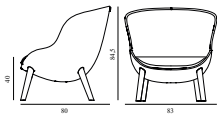

Hyg Lounge Chair Low Black Oak

Colli: 1
Size & Weight: H: 84.5 x W: 83 x D: 80 x SH: 40 cm - 15 kg
Packing: Brown Box - H: 93 x L: 92 x D: 88 cm - 22.2 kg
Material: Shell: Hard Molded PU Foam w. Steel Reinforcement, Cushion: Soft Molded PU Foam, Legs: Painted and Lacquered Oak, Upholstery: See price groups
Production time: 6 weeks

709141 Group 1	SEK	<i>Contract Price</i> 15.428,00
709142 Group 2	SEK	<i>Contract Price</i> 15.940,00
709143 Group 3	SEK	<i>Contract Price</i> 17.028,00
709144 Group 4	SEK	<i>Contract Price</i> 17.772,00
709145 Group 5	SEK	<i>Contract Price</i> 18.740,00
709146 Group 6	SEK	<i>Contract Price</i> 21.656,00
709147 Group 7	SEK	<i>Contract Price</i> 22.740,00