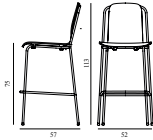

STUDIO BAR CHAIR 75 CM STEEL

Design: Simon Legald, 2020
Duty Code: 9401790000
Made in: Lithuania
Construction: Studio bar chair is made in molded oak veneer. Comes with a clear lacquer or in a painted version. Legs are made of powder coated steel tubes.

Studio Bar Chair 75 cm Black Steel			
Colli: 1			
Size & Weight: H: 113 x W: 52 x D: 57 x SH: 75 cm - 7,3 kg			
Packing: Brown Box - H: 114,5 x L: 54 x D: 59 cm - 9,3 kg			
Material: Shell: Lacquered or painted and lacquered oak veneer; Legs: Powder coated steel.			
Production time: 2 weeks			
			Contract Price 3.940,00
SEK			
601950 Oak	601951 Light Grey	601952 Brown	601953 Green
601954 Black			

STUDIO BAR CHAIR 75 CM FRONT UPHOLSTERY STEEL

Design: Simon Legald, 2020
Duty Code: 9401710000
Made in: Lithuania
Price Groups: 1) Oceanic, Aquarius
2) Synergy, Remix, Main Line Flax
3) Yoredale, Canvas
4) Steelcut Trio, City Velvet
5) Hallingdal, Fiord, Divina Melange, Divina MD, Divina
6) Zero, Vidar
7) Ultra Leather, Elle

Studio Bar Chair 75 cm Front Upholstery Oak & Black Steel		
Colli: 1		
Size & Weight: H: 113 x W: 52 x D: 57 x SH: 75 cm - 7,6 kg		
Packing: Brown Box - H: 114,5 x L: 54 x D: 59 cm - 9,5 kg		
Material: Shell: Lacquered oak veneer and front upholstery; Legs: Powder coated steel, Upholstery: See price groups.		
Production time: 5 weeks		
711581 Group 1	SEK	Contract Price 5.828,00
711582 Group 2	SEK	Contract Price 5.940,00
711583 Group 3	SEK	Contract Price 6.172,00
711584 Group 4	SEK	Contract Price 6.284,00
711585 Group 5	SEK	Contract Price 6.512,00
711586 Group 6	SEK	Contract Price 7.084,00
711587 Group 7	SEK	Contract Price 7.312,00