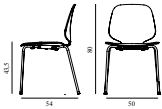

My Chair Chrome & Walnut

Colli: 1
Size & Weight: H: 80 x W: 50 x D: 54 x SH: 43,5 cm - 6 kg
Packing: Brown Box - H: 100 x L: 54 x D: 67 cm (2 pcs)
Material: Shell: Lacquered Walnut Veneer, Legs: Chrome
Production time: 4 weeks

SEK *Contract Price*
3.712,00