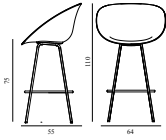

Mat Bar Armchair 75 cm Front Upholstery Hemp Black Steel

Coll: 1
Size & Weight: H: 110 x W: 64 x D: 55 x SH: 75 cm - 7 kg
Packing: Brown Box - H: 111 x L: 66 x D: 57 cm
Material: Shell: Hemp Fibers. Legs: Powder Coated Steel. Upholstery: See price groups
Production time: 8 weeks

713421 Group 1	SEK	<i>Contract Price</i> 6.112,00
713422 Group 2	SEK	<i>Contract Price</i> 6.228,00
713423 Group 3	SEK	<i>Contract Price</i> 6.572,00
713424 Group 4	SEK	<i>Contract Price</i> 6.628,00
713425 Group 5	SEK	<i>Contract Price</i> 6.856,00
713426 Group 6	SEK	<i>Contract Price</i> 7.600,00
713427 Group 7	SEK	<i>Contract Price</i> 7.828,00