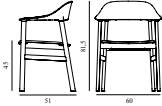

Herit Armchair Black Oak

Colli: 1
Size & Weight: H: 81,5 x W: 60 x D: 51 x SH: 45 cm - 7 kg
Packing: Brown Box - H: 88 x L: 60 x D: 54 cm - 9,3 kg
Material: Shell: Polypropylene, Legs: Painted and Lacquered Oak.
Production time: 2 weeks

SEK Contract Price
4.912,00

1401059 Black

HERIT ARMCHAIR UPHOLSTERY

Design: Simon Legald, 2018
Duty Code: 9401610000
Made in: Denmark
Construction: The polypropylene (PP) parts are molded and injected with a core of foam. This innovative, patented technique enables large variations in thickness without the polypropylene subsiding. Legs are made of solid wood. Herit comes assembled.
Maintenance: Textile: Clean with textile or upholstery cleaner. Leather: Clean with a damp cloth. Use warm water with soap flakes. Frequent vacuuming with a soft fitting is recommended for both textile and leather to preserve color and appearance.