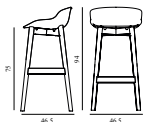

Hyg Barstool 75 cm Oak

Colli: 1
Size & Weight: H: 94 x W: 46,5 x D: 46,5 x SH: 75 cm - 5,8 kg
Packing: Brown Box - H: 96 x L: 49,5 x D: 48,5 cm - 7,8 kg
Material: Shell: Polypropylene. Legs: Lacquered oak.
Production time: 2 weeks

Contract Price 3.600,00			
	604396 White		604397 Grey
			604398 Black
			604399 Olive
			604400 Sand