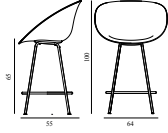

MAT BAR ARMCHAIR 65 CM FULL UPHOLSTERY STEEL

Design: Foersom & Hiort-Lorenzen, 2023

Duty Code: 94015900

Made in: Denmark

Price Groups: 1) Oceanic, Aquarius

2) Synergy, Remix, Main Line Flax

3) Yoredale, Canvas

4) Steelcut Trio, City Velvet

5) Hallingdal, Fiord, Divina Melange, Divina MD, Divina

6) Zero, Vidar

7) Ultra Leather, Elle

Mat Bar Armchair 65 cm Full Upholstery Cream Steel

Colli: 1
Size & Weight: H: 100 x W: 64 x D: 55 x SH: 65 cm - 6,6 kg
Packing: Brown Box - H: 111 x L: 66 x D: 57 cm
Material: Shell: Hemp Fibers. Legs: Powder Coated Steel. Upholstery: See price groups
Production time: 8 weeks

713561 Group 1	SEK	<i>Contract Price</i> 7.028,00
713562 Group 2	SEK	<i>Contract Price</i> 7.140,00
713563 Group 3	SEK	<i>Contract Price</i> 7.600,00
713564 Group 4	SEK	<i>Contract Price</i> 7.712,00
713565 Group 5	SEK	<i>Contract Price</i> 8.056,00
713566 Group 6	SEK	<i>Contract Price</i> 9.084,00
713567 Group 7	SEK	<i>Contract Price</i> 9.428,00