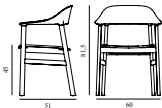

Herit Armchair Upholstery Oak

Colli: 1
Size & Weight: H: 81,5 x W: 60 x D: 51 x SH: 45 cm - 7 kg
Packing: M3: Brown Box - H: 88 x L: 60 x D: 54 cm - 9,3 kg
Material: Backrest: Polypropylene, Seat: Camira/Synergy or Sørensen/Spectrum Leather; Legs: Oak
Production time: 2 weeks

1401038 Synergy Grey	SEK Contract Price 6.000,00	1401039 Synergy Black	SEK Contract Price 6.000,00
1401040 Synergy Sand	SEK Contract Price 6.000,00	1401041 Synergy Dusty Green	SEK Contract Price 6.000,00
1401046 Spectrum Leather White	SEK Contract Price 7.656,00	1401047 Spectrum Leather Grey	SEK Contract Price 7.656,00
1401048 Spectrum Leather Black	SEK Contract Price 7.656,00	1401049 Spectrum Leather Sand	SEK Contract Price 7.656,00
1401050 Spectrum Leather Dusty Green	SEK Contract Price 7.656,00