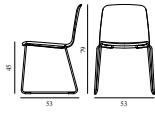

602065
Black Ash

SEK *Contract Price*
2.340,00

602066
Ash

SEK *Contract Price*
2.340,00

602559
Oak

SEK *Contract Price*
2.340,00

| Just Chair Chrome | | | |
|---|--|-----|-----------------------------------|
| Colli: | 1 | | |
| Size & Weight: | H: 79 x W: 53 x D: 53 x SH: 45 cm - 6,3 kg | | |
| Packing: | Brown Box - H: 94,4 x L: 67,7 x D: 57,7 cm - 30 kg | | |
| Material: | Lacquered Ash Veneer, Lacquered Oak Veneer or Painted and Lacquered Ash Veneer, Legs: Powder Coated Steel. | | |
| Production time: | 2 weeks | | |
|  | 602069 Ash | SEK | <i>Contract Price</i> 2.340,00 |
|  | 602070 Oak | SEK | <i>Contract Price</i> 2.340,00 |
|  | 602560 Black Ash | SEK | <i>Contract Price</i> 2.340,00 |