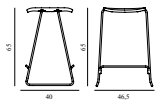

Just Barstool 65 cm Chrome		
Colli:	1	
Size & Weight:	H: 65 x W: 46,5 x D: 40 x SH: 65 cm - 6,3 kg	
Packing:	Brown Box - H: 101,4 x L: 50,7 x D: 50,7 cm - 27,8 kg	
Material:	Lacquered Oak Veneer, Legs: Chrome/steel	
Production time:	2 weeks	
	SEK	<i>Contract Price</i> 2.800,00
602556 Black Ash	602670 Oak