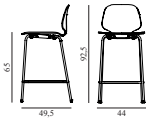

My Chair Barstool 65 cm Front Upholstery Chrome & Black

Colli: 1
Size & Weight: H: 92,5 x W: 44 x D: 49,5 x SH: 65 cm - 6,3 kg
Packing: Brown Box - H: 97 x L: 55 x D: 50,5 cm
Material: Shell: Painted and Lacquered Ash Veneer, PU Foam and Front Upholstery, Legs: Chrome, Upholstery: See price groups.
Production time: 6 weeks

710101 Group 1	SEK	<i>Contract Price</i> 6.172,00

710102 Group 2	SEK	<i>Contract Price</i> 6.340,00

710103 Group 3	SEK	<i>Contract Price</i> 6.456,00

710104 Group 4	SEK	<i>Contract Price</i> 6.628,00

710105 Group 5	SEK	<i>Contract Price</i> 6.800,00

710106 Group 6	SEK	<i>Contract Price</i> 7.312,00

710107 Group 7	SEK	<i>Contract Price</i> 7.484,00