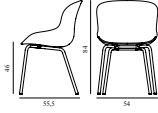

HYG CHAIR FRONT UPHOLSTERY STEEL

Design: Simon Legald, 2019
Duty Code: 9401710000
Made in: Denmark
Price Groups: 1) Oceanic, Aquarius
2) Synergy, Remix, Main Line Flax
3) Yoredale, Canvas
4) Steelcut Trio, City Velvet
5) Hallingdal, Fiord, Divina Melange, Divina MD, Divina
6) Zero, Vidar
7) Ultra Leather, Elle

Hyg Chair Front Upholstery White & White Steel

Colli: 1
Size & Weight: H: 84 x W: 54 x D: 55,5 x SH: 46 cm - 6,7 kg
Packing: Brown Box - H: 86 x L: 57,5 x D: 56 cm - 9,1 kg
Material: Shell: Polypropylene and front upholstery. Legs: Powder Coated Steel, Upholstery: See price groups
Production time: 5 weeks

708561 Group 1	SEK	<i>Contract Price</i> 5.028,00
708562 Group 2	SEK	<i>Contract Price</i> 5.084,00
708563 Group 3	SEK	<i>Contract Price</i> 5.256,00
708564 Group 4	SEK	<i>Contract Price</i> 5.484,00
708565 Group 5	SEK	<i>Contract Price</i> 5.712,00
708566 Group 6	SEK	<i>Contract Price</i> 6.340,00
708567 Group 7	SEK	<i>Contract Price</i> 6.572,00