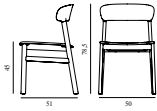

Herit Chair Upholstery Smoked Oak

Colli: 1
Size & Weight: H: 78,5 x W: 50 x D: 51 x SH: 45 cm - 6,2 kg
Packing: Brown Box - H: 96 x L: 70 x D: 53 cm (2 pcs) - 15,2 kg
Material: Backrest: Polypropylene, Seat: Camira/Synergy or Sørensen/Spectrum Leather; Legs: Painted and Lacquered Oak
Production time: 2 weeks

	1401014 Synergy Grey	SEK	<i>Contract Price</i> 5.372,00		1401015 Synergy Black	SEK	<i>Contract Price</i> 5.372,00
	1401016 Synergy Sand	SEK	<i>Contract Price</i> 5.372,00		1401017 Synergy Dusty Green	SEK	<i>Contract Price</i> 5.372,00
	1401023 Spectrum Leather White	SEK	<i>Contract Price</i> 7.140,00		1401024 Spectrum Leather Grey	SEK	<i>Contract Price</i> 7.140,00
	1401025 Spectrum Leather Black	SEK	<i>Contract Price</i> 7.140,00		1401026 Spectrum Leather Sand	SEK	<i>Contract Price</i> 7.140,00
	1401027 Spectrum Leather Dusty Green	SEK	<i>Contract Price</i> 7.140,00