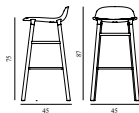

FORM BARSTOOL 75 CM WOOD

Design: Simon Legald, 2016
 Awards: German Design Award 2016, Germany - "Special Mention" & IF Product Design Award 2016, Germany
 Duty Code: 9401790000
 Made in: Denmark
 Construction: The shell is made of high-quality polypropylene (PP) and has been molded using one single injection, ensuring an extremely strong construction with the finest surface possible. The molded connectors match the legs in color, creating a seamless transition from legs to shell. Form is delivered assembled.
 Maintenance: Clean with damp cloth.