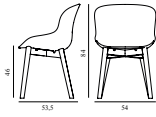

Hyg Chair Front Upholstery Olive & Oak

Colli: 1
Size & Weight: H: 84 x W: 54 x D: 53,5 x SH: 46 cm - 7,6 kg
Packing: Brown Box - H: 86 x L: 57,5 x D: 56 cm - 9,1 kg
Material: Shell: Polypropylene with PU foam and front upholstery. Legs: Lacquered oak, Upholstery: See price groups.
Production time: 5 weeks

708451 Group 1	SEK	<i>Contract Price</i> 5.600,00
708452 Group 2	SEK	<i>Contract Price</i> 5.712,00
708453 Group 3	SEK	<i>Contract Price</i> 5.940,00
708454 Group 4	SEK	<i>Contract Price</i> 6.112,00
708455 Group 5	SEK	<i>Contract Price</i> 6.340,00
708456 Group 6	SEK	<i>Contract Price</i> 6.972,00
708457 Group 7	SEK	<i>Contract Price</i> 7.200,00