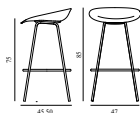

Mat Barstool 75 cm Cream Steel		
Colli:	1	
Size & Weight:	H: 85 x W: 47 x D: 45,5 x SH: 75 cm - 5,5 kg	
Packing:	Brown Box - H: 88 x L: 55,5 x D: 52 cm	
Material:	Shell: Hemp Fibers. Legs: Powder Coated Steel.	
Production time:	2 weeks	
		Contract Price 3.428,00
	SEK	
	609225 Hemp	
	609226 Seaweed	

Mat Barstool 75 cm Black Steel		
Colli:	1	
Size & Weight:	H: 85 x W: 47 x D: 45,5 x SH: 75 cm - 5,5 kg	
Packing:	Brown Box - H: 88 x L: 55,5 x D: 52 cm	
Material:	Shell: Hemp Fibers. Legs: Powder Coated Steel.	
Production time:	2 weeks	
		Contract Price 3.428,00
	SEK	
	609227 Hemp	
	609228 Seaweed