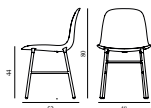

Form Chair Chrome			
Colli:	1		
Size & Weight:	H: 80 x W: 48 x D: 52 x SH: 44 cm - 5 kg		
Packing:	Brown Box - H: 97,3 x L: 51 x D: 60 cm (2 pcs) - 12,5 kg		
Material:	Shell: Polypropylene, Legs: Chrome.		
Production time:	2 weeks		
			<i>Contract Price</i> SEK 2.340,00
603168 White	603169 Grey	603170 Black	603171 Blue
603172 Green	603173 Red