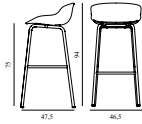

Hyg Barstool 75 cm Front Upholstery Sand & Sand Steel

Colli: 1
Size & Weight: H: 94 x W: 46,5 x D: 47,5 x SH: 75 cm - 6,2 kg
Packing: Brown Box - H: 96 x L: 49,5 x D: 48,5 cm - 8,2 kg
M3: 0,2305
Material: Shell: Polypropylene with PU foam and front upholstery. Legs: Powder coated steel, Upholstery: See price groups.
Production time: 5 weeks

709631		<i>Contract Price</i>
Group 1	SEK	4.684,00

709632		<i>Contract Price</i>
Group 2	SEK	4.740,00

709633		<i>Contract Price</i>
Group 3	SEK	4.912,00

709634		<i>Contract Price</i>
Group 4	SEK	5.028,00

709635		<i>Contract Price</i>
Group 5	SEK	5.256,00

709636		<i>Contract Price</i>
Group 6	SEK	5.828,00

709637		<i>Contract Price</i>
Group 7	SEK	6.000,00