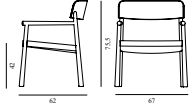

Maintenance: Clean with a damp cloth.

Timb Lounge Armchair Upholstery

Colli: 1

Size & Weight: H: 75,5 x W: 67 x D: 62 x SH: 42 x AH: 58 cm - 7,2 kg

Packing: Brown Box - H: 68 x L: 79 x D: 65 cm - 9,8 kg

M3: 0,3492