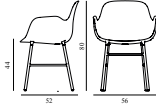

FORM ARMCHAIR FULL UPHOLSTERY STEEL

Design: Simon Legald, 2014
Awards: German Design Award 2016, Germany - "Special Mention" &
IF Product Design Award 2016, Germany
Duty Code: 9401710000
Made in: Poland
Price Groups: 1) Oceanic, Aquarius
2) Synergy, Remix, Main Line Flax
3) Yoredale, Canvas
4) Steelcut Trio, City Velvet
5) Hallingdal, Fiord, Divina Melange, Divina MD, Divina
6) Zero, Vidar
7) Ultra Leather, Elle

Form Armchair Full Upholstery Chrome

Coll: 1
Size & Weight: H: 80 x VV: 56 x D: 52 x SH: 44 cm - 8 kg
Packing: Brown Box - H: 90 x L: 55,5 x D: 56,5 cm - 11 kg
Material: Shell: Polypropylene, PU Foam, Legs: Chrome, Upholstery: See price groups
Production time: 6 weeks

707821 Group 1	SEK	<i>Contract Price</i> 6.056,00
707822 Group 2	SEK	<i>Contract Price</i> 6.172,00
707823 Group 3	SEK	<i>Contract Price</i> 6.628,00
707824 Group 4	SEK	<i>Contract Price</i> 6.856,00
707825 Group 5	SEK	<i>Contract Price</i> 7.200,00
707826 Group 6	SEK	<i>Contract Price</i> 8.228,00
707827 Group 7	SEK	<i>Contract Price</i> 8.572,00