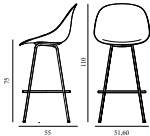

Mat Bar Chair 75 cm Front Upholstery Seaweed Cream Steel

Colli: 1
Size & Weight: H: 110 x W: 51,6 x D: 55 x SH: 75 cm - 5,7 kg
Packing: Brown Box - H: 112 x L: 54,5 x D: 52 cm
Material: Shell: Hemp Fibers, Eelgrass. Legs: Powder Coated Steel. Upholstery: See price groups
Production time: 8 weeks

713371 Group 1	SEK	<i>Contract Price</i> 5.884,00
713372 Group 2	SEK	<i>Contract Price</i> 5.940,00
713373 Group 3	SEK	<i>Contract Price</i> 6.284,00
713374 Group 4	SEK	<i>Contract Price</i> 6.340,00
713375 Group 5	SEK	<i>Contract Price</i> 6.572,00
713376 Group 6	SEK	<i>Contract Price</i> 7.200,00
713377 Group 7	SEK	<i>Contract Price</i> 7.428,00