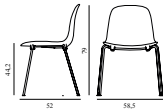

Form Chair Stacking Black Steel		
Colli:	1	
Size & Weight:	H: 79 x W: 58,5 x D: 52 x SH: 44,2 cm - 4,8 kg	
Packing:	Brown Box - H: 90,5 x L: 59,4 x D: 56 cm (2 pcs) - 11,6 kg	
M3:	0,301	
Material:	Shell: Polypropylene, Legs: Powder Coated Steel.	
Color:	White, Grey, Black, Green, Blue, Red	
Production time:	2 weeks	
607780 White	SEK	<i>Contract Price</i> 2.172,00
607781 Grey	SEK	<i>Contract Price</i> 2.172,00
607782 Black	SEK	<i>Contract Price</i> 2.172,00
607783 Blue	SEK	<i>Contract Price</i> 2.172,00
607784 Green	SEK	<i>Contract Price</i> 2.172,00
607785 Red	SEK	<i>Contract Price</i> 2.172,00