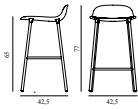

Form Barstool 65 cm Full Upholstery Green Steel		
Colli:	1	
Size & Weight:	H: 77 x W: 42,5 x D: 42,5 x SH: 65 cm - 4,5 kg	
Packing:	Brown Box - H: 92,5 x L: 48,5 x D: 49 cm - 7 kg	
Material:	Shell: Polypropylene, PU Foam, Legs: Powder Coated Steel, Upholstery: See price groups.	
Production time:	6 weeks	
708041 Group 1	SEK	<i>Contract Price</i> 4.112,00
708042 Group 2	SEK	<i>Contract Price</i> 4.228,00
708043 Group 3	SEK	<i>Contract Price</i> 4.456,00
708044 Group 4	SEK	<i>Contract Price</i> 4.456,00
708045 Group 5	SEK	<i>Contract Price</i> 4.684,00
708046 Group 6	SEK	<i>Contract Price</i> 5.140,00
708047 Group 7	SEK	<i>Contract Price</i> 5.256,00

FORM BAR CHAIR 65 CM STEEL

Design: Simon Legald, 2014
Awards: German Design Award 2016, Germany - "Special Mention" & IF Product Design Award 2016, Germany
Duty Code: 9401790000
Made in: Denmark
Construction: The shell is made of high-quality polypropylene (PP) and has been molded using one single injection, ensuring an extremely strong construction with the finest surface possible. Form is delivered assembled.
Maintenance: Clean with damp cloth.