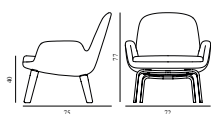

ERA LOUNGE CHAIR LOW WOOD

Design: Simon Legald, 2014
Awards: Red Dot Award 2016, Germany & German Design Award
2015 - "Special Mention", Germany
Duty Code: 94037000
Made in: Poland
Price Groups: 1) Oceanic, Aquarius
2) Synergy, Remix, Main Line Flax
3) Yoredale, Canvas
4) Steelcut Trio, City Velvet
5) Hallingdal, Fiord, Divina Melange, Divina MD, Divina
6) Zero, Vidar
7) Ultra Leather, Elle

Era Lounge Chair Low Oak

Colli: 1
Size & Weight: H: 77 x W: 72 x D: 74 x SH: 40 cm - 16,2 kg
Packing: Brown Box - H: 80,4 x L: 83,4 x D: 75,4 cm - 21 kg
Material: Shell: Hard Molded PU Foam w. Steel Reinforcement, Cushion: Soft Molded PU Foam, Legs: Oak, Upholstery: See price groups.
Production time: 6 weeks

707021 Group 1	SEK	<i>Contract Price</i> 12.800,00
707022 Group 2	SEK	<i>Contract Price</i> 13.028,00
707023 Group 3	SEK	<i>Contract Price</i> 14.172,00
707024 Group 4	SEK	<i>Contract Price</i> 14.512,00
707025 Group 5	SEK	<i>Contract Price</i> 15.200,00
707026 Group 6	SEK	<i>Contract Price</i> 17.484,00
707027 Group 7	SEK	<i>Contract Price</i> 18.284,00