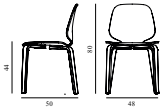

My Chair Full Upholstery Black		
Colli:	1	
Size & Weight:	H: 80 x W: 48 x D: 50 x SH: 44 cm - 6,3 kg	
Packing:	Brown Box - H: 100 x L: 54 x D: 67 cm - 15,6 kg	
Material:	Shell: Oak Veneer, PU Foam and Full Upholstery, Legs: Painted and Lacquered Ash Veneer, Upholstery: See price groups.	
Production time:	6 weeks	
709961 Group 1	SEK	<i>Contract Price</i> 6.856,00
709962 Group 2	SEK	<i>Contract Price</i> 6.972,00
709963 Group 3	SEK	<i>Contract Price</i> 7.200,00
709964 Group 4	SEK	<i>Contract Price</i> 7.600,00
709965 Group 5	SEK	<i>Contract Price</i> 7.940,00
709966 Group 6	SEK	<i>Contract Price</i> 8.972,00
709967 Group 7	SEK	<i>Contract Price</i> 9.312,00

MY CHAIR FULL UPHOLSTERY STEEL

Design: Nicholai Wiig Hansen, 2013
Duty Code: 9401710000
Made in: Lithuania
Price Groups: 1) Oceanic, Aquarius
2) Synergy, Remix, Main Line Flax
3) Yoredale, Canvas
4) Steelcut Trio, City Velvet
5) Hallingdal, Fiord, Divina Melange, Divina MD, Divina
6) Zero, Vidar
7) Ultra Leather, Elle