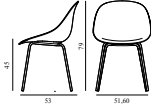

Mat Chair Full Upholstery Cream Steel

Colli: 1
Size & Weight: H: 79 x W: 51,6 x D: 53 x SH: 45 cm - 4,6 kg
Packing: Brown Box - H: 81 x L: 65 x D: 56 cm
Material: Shell: Hemp Fibers. Legs: Powder Coated Steel. Upholstery: See price groups
Production time: 8 weeks

713441 Group 1	SEK	<i>Contract Price</i> 5.712,00
713442 Group 2	SEK	<i>Contract Price</i> 5.772,00
713443 Group 3	SEK	<i>Contract Price</i> 6.228,00
713444 Group 4	SEK	<i>Contract Price</i> 6.340,00
713445 Group 5	SEK	<i>Contract Price</i> 6.684,00
713446 Group 6	SEK	<i>Contract Price</i> 7.656,00
713447 Group 7	SEK	<i>Contract Price</i> 8.000,00