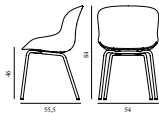

Hyg Chair Full Upholstery White Steel		
Colli:	1	
Size & Weight:	H: 84 x W: 54 x D: 55,5 x SH: 46 cm - 7,5 kg	
Packing:	Brown Box - H: 86 x L: 57,5 x D: 56 cm - 9,9 kg	
Material:	Shell: Polypropylene with PU foam and full upholstery. Legs: Powder Coated Steel, Upholstery: See price groups	
Production time:	5 weeks	
708611 Group 1	SEK	<i>Contract Price</i> 6.056,00
708612 Group 2	SEK	<i>Contract Price</i> 6.172,00
708613 Group 3	SEK	<i>Contract Price</i> 6.340,00
708614 Group 4	SEK	<i>Contract Price</i> 6.856,00
708615 Group 5	SEK	<i>Contract Price</i> 7.200,00
708616 Group 6	SEK	<i>Contract Price</i> 8.340,00
708617 Group 7	SEK	<i>Contract Price</i> 9.312,00