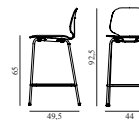

My Chair Barstool 65 cm Chrome & Walnut

Colli: 1
Size & Weight: H: 92,5 x W: 44 x D: 49,5 x SH: 65 cm - 6 kg
Packing: Brown Box - H: 97 x L: 55 x D: 50,5 cm
Material: Shell: Lacquered Walnut Veneer, Legs: Chrome
Production time: 4 weeks

Contract Price
SEK 4.912,00