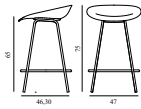

Mat Barstool 65 cm Front Upholstery Hemp Black Steel

Colli: 1
Size & Weight: H: 75 x W: 47 x D: 46,3 x SH: 65 cm - 5,1 kg
Packing: Brown Box - H: 88 x L: 55,5 x D: 52 cm
Material: Shell: Hemp Fibers. Legs: Powder Coated Steel. Upholstery: See price groups
Production time: 8 weeks

713181 Group 1	SEK	<i>Contract Price</i> 5.084,00
713182 Group 2	SEK	<i>Contract Price</i> 5.140,00
713183 Group 3	SEK	<i>Contract Price</i> 5.372,00
713184 Group 4	SEK	<i>Contract Price</i> 5.428,00
713185 Group 5	SEK	<i>Contract Price</i> 5.656,00
713186 Group 6	SEK	<i>Contract Price</i> 6.172,00
713187 Group 7	SEK	<i>Contract Price</i> 6.400,00