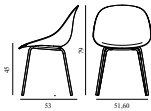

Mat Chair Full Upholstery Black Steel

Colli: 1
Size & Weight: H: 79 x W: 51,6 x D: 53 x SH: 45 cm - 4,6 kg
Packing: Brown Box - H: 81 x L: 65 x D: 56 cm
Material: Shell: Hemp Fibers. Legs: Powder Coated Steel. Upholstery: See price groups
Production time: 8 weeks

713451 Group 1	SEK	<i>Contract Price</i> 5.712,00
713452 Group 2	SEK	<i>Contract Price</i> 5.772,00
713453 Group 3	SEK	<i>Contract Price</i> 6.228,00
713454 Group 4	SEK	<i>Contract Price</i> 6.340,00
713455 Group 5	SEK	<i>Contract Price</i> 6.684,00
713456 Group 6	SEK	<i>Contract Price</i> 7.656,00
713457 Group 7	SEK	<i>Contract Price</i> 8.000,00