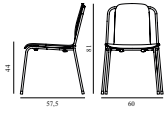

Maintenance: Clean with damp cloth.

Studio Chair Black Steel

| | |
|------------------|--|
| Colli: | 1 |
| Size & Weight: | H: 81 x W: 60 x D: 57,5 x SH: 44 cm - 5,3 kg |
| Packing: | Brown Box - H: 92 x L: 65 x D: 60 cm - 7,9 kg |
| M3: | 0,3588 |
| Material: | Shell: Lacquered Oak Veneer or Painted and Lacquered Ash Veneer, Legs: Powder Coated Steel |
| Production time: | 2 weeks |