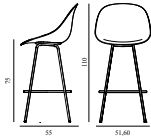

Mat Bar Chair 75 cm Front Upholstery Seaweed Black Steel

Coll: I
Size & Weight: H: 110 x W: 51,6 x D: 55 x SH: 75 cm - 5,7 kg
Packing: Brown Box - H: 112 x L: 54,5 x D: 52 cm
Material: Shell: Hemp Fibers, Eelgrass. Legs: Powder Coated Steel. Upholstery: See price groups
Production time: 8 weeks

713391 Group 1		<i>Contract Price</i> 5.884,00

713392 Group 2		<i>Contract Price</i> 5.940,00

713393 Group 3		<i>Contract Price</i> 6.284,00

713394 Group 4		<i>Contract Price</i> 6.340,00

713395 Group 5		<i>Contract Price</i> 6.572,00

713396 Group 6		<i>Contract Price</i> 7.200,00

713397 Group 7		<i>Contract Price</i> 7.428,00