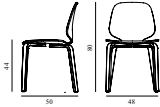

My Chair Front Upholstery Oak

Colli: 1
Size & Weight: H: 80 x VV: 48 x D: 50 x SH: 44 cm - 6,6 kg
Packing: Brown Box - H: 100 x L: 54 x D: 67 cm - 9,6 kg
Material: Shell: Lacquered Oak Veneer, PU Foam and Front Upholstery, Legs: Lacquered Oak Veneer; Upholstery: See price groups.
Production time: 6 weeks

709851 Group 1	SEK	Contract Price 4.684,00
709852 Group 2	SEK	Contract Price 4.800,00
709853 Group 3	SEK	Contract Price 5.028,00
709854 Group 4	SEK	Contract Price 5.200,00
709855 Group 5	SEK	Contract Price 5.372,00
709856 Group 6	SEK	Contract Price 6.000,00
709857 Group 7	SEK	Contract Price 6.172,00