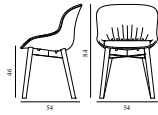

Hyg Comfort Chair Full Upholstery Black Oak		
Size & Weight:	H: 84 x W: 54 x D: 54 x SH: 46 cm - 7,5 kg	
Packing:	Brown Box - H: 86 x L: 57,5 x D: 56 cm	
Material:	Shell: Polypropylene with molded soft PU foam and full upholstery. Legs: Painted and lacquered oak, Upholstery: See price groups.	
Production time:	5 weeks	
708551 Group 1	SEK	<i>Contract Price</i> 7.312,00
708552 Group 2	SEK	<i>Contract Price</i> 7.428,00
708553 Group 3	SEK	<i>Contract Price</i> 7.600,00
708554 Group 4	SEK	<i>Contract Price</i> 7.828,00
708555 Group 5	SEK	<i>Contract Price</i> 8.056,00
708556 Group 6	SEK	<i>Contract Price</i> 8.684,00
708557 Group 7	SEK	<i>Contract Price</i> 8.912,00

HYG CHAIR STEEL

Design: Simon Legald, 2019
Duty Code: 9401790000
Made in: Denmark
Construction: Pressed Polypropylen shell attached with 4 screws and cups to steel frame. Hyg is delivered fully assembled.
Maintenance: Clean with damp cloth.