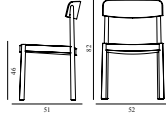

Maintenance: Frame: Clean with damp cloth.

Timb Chair

Colli: 1
 Size & Weight: H: 82 x W: 52 x D: 51 x SH: 46 cm - 6,1 kg
 Packing: Brown Box - H: 85 x L: 63 x D: 62 cm (2 pcs) - 8,5 kg
 M3: 0,332
 Material: Frame: Painted and lacquered ash. Seat and back: Painted and lacquered ash veneer.