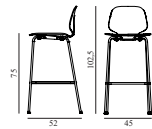

My Chair Barstool 75 cm Chrome & Walnut

Colli: 1
Size & Weight: H: 102,5 x W: 45 x D: 52 x SH: 75 cm - 6,4 kg
Packing: Brown Box - H: 108 x L: 55 x D: 50,5 cm
Material: Shell: Lacquered Walnut Veneer, Legs: Chrome
Production time: 4 weeks

SEK *Contract Price*
4.912,00