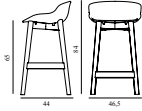

HYG BARSTOOL 65 CM FULL UPHOLSTERY WOOD

Design: Simon Legald, 2021
Duty Code: 9401610000
Made in: Denmark
Price Groups: 1) Oceanic, Aquarius
2) Synergy, Remix, Main Line Flax
3) Yoredale, Canvas
4) Steelcut Trio, City Velvet
5) Hallingdal, Fiord, Divina Melange, Divina MD, Divina
6) Zero, Vidar
7) Ultra Leather, Elle

Hyg Barstool 65 cm Full Upholstery Oak

Colli: 1
Size & Weight: H: 84 x VV: 46,5 x D: 44 x SH: 65 cm - 5,5 kg
Packing: Brown Box - H: 86 x L: 48,5 x D: 47 cm - 7,5 kg
Material: Shell: Polypropylene with PU foam and full upholstery. Legs: Lacquered oak, Upholstery: See price groups.
Production time: 5 weeks

709301 Group 1	SEK	<i>Contract Price</i> 5.884,00
709302 Group 2	SEK	<i>Contract Price</i> 5.940,00
709303 Group 3	SEK	<i>Contract Price</i> 6.228,00
709304 Group 4	SEK	<i>Contract Price</i> 6.456,00
709305 Group 5	SEK	<i>Contract Price</i> 6.740,00
709306 Group 6	SEK	<i>Contract Price</i> 7.540,00
709307 Group 7	SEK	<i>Contract Price</i> 7.828,00