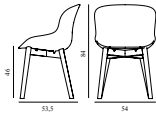

Hyg Chair Front Upholstery Grey & Black Oak

Colli: 1
Size & Weight: H: 84 x W: 54 x D: 53,5 x SH: 46 cm - 7,6 kg
Packing: Brown Box - H: 86 x L: 57,5 x D: 56 cm - 9,1 kg
Material: Shell: Polypropylene with PU foam and front upholstery. Legs: Painted and lacquered oak, Upholstery: See price groups.
Production time: 5 weeks

708481 Group 1	SEK	<i>Contract Price</i> 5.600,00
708482 Group 2	SEK	<i>Contract Price</i> 5.712,00
708483 Group 3	SEK	<i>Contract Price</i> 5.940,00
708484 Group 4	SEK	<i>Contract Price</i> 6.112,00
708485 Group 5	SEK	<i>Contract Price</i> 6.340,00
708486 Group 6	SEK	<i>Contract Price</i> 6.972,00
708487 Group 7	SEK	<i>Contract Price</i> 7.200,00