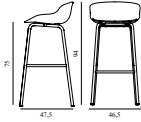

HYG BARSTOOL 75 CM FULL UPHOLSTERY STEEL

Design: Simon Legald, 2019
Duty Code: 9401710000
Made in: Denmark
Price Groups: 1) Oceanic, Aquarius
2) Synergy, Remix, Main Line Flax
3) Yoredale, Canvas
4) Steelcut Trio, City Velvet
5) Hallingdal, Fiord, Divina Melange, Divina MD, Divina
6) Zero, Vidar
7) Ultra Leather, Elle

Hyg Barstool 75 cm Full Upholstery White Steel

Colli: 1
Size & Weight: H: 94 x VV: 46,5 x D: 47,5 x SH: 75 cm - 6,6 kg
Packing: Brown Box - H: 96 x L: 49,5 x D: 48,5 cm - 8,6 kg
M3: 0,2305
Material: Shell: Polypropylene with PU foam and full upholstery. Legs: Powder coated steel, Upholstery: See price groups.
Production time: 5 weeks

709641		<i>Contract Price</i>
Group 1	SEK	5.200,00

709642		<i>Contract Price</i>
Group 2	SEK	5.256,00

709643		<i>Contract Price</i>
Group 3	SEK	5.428,00

709644		<i>Contract Price</i>
Group 4	SEK	5.772,00

709645		<i>Contract Price</i>
Group 5	SEK	6.056,00

709646		<i>Contract Price</i>
Group 6	SEK	6.856,00

709647		<i>Contract Price</i>
Group 7	SEK	7.140,00