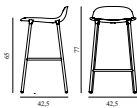

Form Barstool 65 cm Full Upholstery Grey Steel

Colli: 1
Size & Weight: H: 77 x W: 42,5 x D: 42,5 x SH: 65 cm - 4,5 kg
Packing: Brown Box - H: 92,5 x L: 48,5 x D: 49 cm - 7 kg
Material: Shell: Polypropylene, PU Foam, Legs: Powder Coated Steel, Upholstery: See price groups.
Production time: 6 weeks

708011 Group 1		<i>Contract Price</i>
	SEK	4.112,00
708012 Group 2		<i>Contract Price</i>
	SEK	4.228,00
708013 Group 3		<i>Contract Price</i>
	SEK	4.456,00
708014 Group 4		<i>Contract Price</i>
	SEK	4.456,00
708015 Group 5		<i>Contract Price</i>
	SEK	4.684,00
708016 Group 6		<i>Contract Price</i>
	SEK	5.140,00
708017 Group 7		<i>Contract Price</i>
	SEK	5.256,00