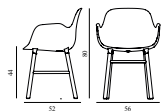

Form Armchair Black Oak

Collis: 1
Size & Weight: H: 80 x VV: 56 x D: 52 x SH: 44 cm - 5,3 kg
Packing: Brown Box - H: 81,5 x L: 54 x D: 54 cm - 6,5 kg
Material: Shell: Polypropylene, Legs: Painted and Lacquered Oak.
Production time: 2 weeks

		Contract Price	
		SEK	2.912,00
	603206 White		603207 Grey
	603208 Black		603209 Blue
	603210 Green		603211 Red