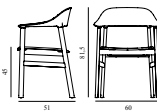

Herit Armchair Oak

Colli: 1
Size & Weight: H: 81,5 x W: 60 x D: 51 x SH: 45 cm - 7 kg
Packing: Brown Box - H: 88 x L: 60 x D: 54 cm - 9,3 kg
Material: Shell: Polypropylene, Legs: Oak
Production time: 2 weeks

								<i>Contract Price</i> SEK 4.912,00
	1401028 White			1401029 Grey		1401030 Black		1401031 Sand
	1401032 Dusty Green