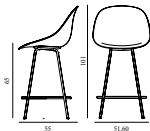

Mat Bar Chair 65 cm Full Upholstery Black Steel

Colli: 1
Size & Weight: H: 101 x W: 64 x D: 55 x SH: 65 cm - 5,3 kg
Packing: Brown Box - H: 112 x L: 54,5 x D: 52 cm
Material: Shell: Hemp Fibers. Legs: Powder Coated Steel. Upholstery: See price groups
Production time: 8 weeks

713531 Group 1	SEK	<i>Contract Price</i> 6.400,00
713532 Group 2	SEK	<i>Contract Price</i> 6.512,00
713533 Group 3	SEK	<i>Contract Price</i> 6.972,00
713534 Group 4	SEK	<i>Contract Price</i> 7.028,00
713535 Group 5	SEK	<i>Contract Price</i> 7.372,00
713536 Group 6	SEK	<i>Contract Price</i> 8.340,00
713537 Group 7	SEK	<i>Contract Price</i> 8.684,00