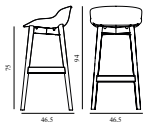

Hyg Barstool 75 cm Front Upholstery Grey & Oak

Coll: 1
Size & Weight: H: 94 x W: 46,5 x D: 46,5 x SH: 75 cm - 5,9 kg
Packing: Brown Box - H: 96 x L: 49,5 x D: 48,5 cm - 7,9 kg
Material: Shell: Polypropylene with PU foam and front upholstery. Legs: Lacquered oak, Upholstery: See price groups.
Production time: 5 weeks

709481 Group 1	SEK	<i>Contract Price</i> 5.372,00
709482 Group 2	SEK	<i>Contract Price</i> 5.428,00
709483 Group 3	SEK	<i>Contract Price</i> 5.600,00
709484 Group 4	SEK	<i>Contract Price</i> 5.772,00
709485 Group 5	SEK	<i>Contract Price</i> 5.940,00
709486 Group 6	SEK	<i>Contract Price</i> 6.512,00
709487 Group 7	SEK	<i>Contract Price</i> 6.684,00