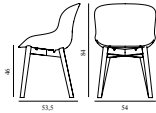

Hyg Chair Front Upholstery White & Oak		
Colli:	1	
Size & Weight:	H: 84 x W: 54 x D: 53,5 x SH: 46 cm - 7,6 kg	
Packing:	Brown Box - H: 86 x L: 57,5 x D: 56 cm - 9,1 kg	
Material:	Shell: Polypropylene with PU foam and front upholstery. Legs: Lacquered oak, Upholstery: See price groups.	
Production time:	5 weeks	
708421 Group 1	SEK	Contract Price 5.600,00
708422 Group 2	SEK	Contract Price 5.712,00
708423 Group 3	SEK	Contract Price 5.940,00
708424 Group 4	SEK	Contract Price 6.112,00
708425 Group 5	SEK	Contract Price 6.340,00
708426 Group 6	SEK	Contract Price 6.972,00
708427 Group 7	SEK	Contract Price 7.200,00