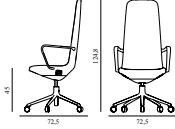

OFF ARMCHAIR HIGH 5W GAS LIFT

Design: Simon Legald, 2022

Duty Code: 9401390000

Made in: Lithuania

Price Groups: 1) Oceanic, Aquarius

2) Synergy, Remix, Main Line Flax

3) Yoredale, Canvas

4) Steelcut Trio, City Velvet

5) Hallingdal, Fiord, Divina Melange, Divina MD, Divina

6) Zero, Vidar

7) Ultra Leather, Elle

Off Armchair High 5W Gas Lift Alu

Coll: 1
Size & Weight: H: 124,8 x W: 72,5 x D: 72,5 x SH: 45 cm - 16,2 kg
Packing: Brown Box - H: 134 x L: 69 x D: 72 cm - 17,2 kg
M3: 0,6657
Material: Seat: Rigid PU foam and full upholstery with a steel reinforcement structure inside, Legs and armrests: Polished aluminum with five wheels, Upholstery: See price groups
Production time: 5 weeks

710611 Group 1	SEK	<i>Contract Price</i> 14.284,00
710612 Group 2	SEK	<i>Contract Price</i> 14.456,00
710613 Group 3	SEK	<i>Contract Price</i> 14.912,00
710614 Group 4	SEK	<i>Contract Price</i> 15.312,00
710615 Group 5	SEK	<i>Contract Price</i> 15.772,00
710616 Group 6	SEK	<i>Contract Price</i> 17.084,00
710617 Group 7	SEK	<i>Contract Price</i> 18.172,00