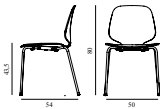

My Chair Full Upholstery Chrome		
Colli:	1	
Size & Weight:	H: 80 x W: 50 x D: 50 x SH: 43,5 cm - 6,2 kg	
Packing:	Brown Box - H: 100 x L: 54 x D: 67 cm - 9,4 kg	
Material:	Shell: Oak Veneer, PU Foam and Full Upholstery, Legs: Chrome, Upholstery: See price groups.	
Production time:	6 weeks	
709971 Group 1	SEK	<i>Contract Price</i> 5.712,00
709972 Group 2	SEK	<i>Contract Price</i> 5.884,00
709973 Group 3	SEK	<i>Contract Price</i> 6.172,00
709974 Group 4	SEK	<i>Contract Price</i> 6.572,00
709975 Group 5	SEK	<i>Contract Price</i> 6.912,00
709976 Group 6	SEK	<i>Contract Price</i> 7.884,00
709977 Group 7	SEK	<i>Contract Price</i> 8.228,00