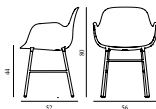

Form Armchair Full Upholstery Brass

Size & Weight: H: 80 x VV: 56 x D: 52 x SH: 44 cm - 8 kg
Packing: Brown Box - H: 90 x L: 55,5 x D: 56,5 cm - 11 kg
Material: Shell: Polypropylene, PU Foam, Legs: Brass Plated Steel, Upholstery: See price groups
Production time: 6 weeks

707831 Group 1	SEK	<i>Contract Price</i> 6.400,00
707832 Group 2	SEK	<i>Contract Price</i> 6.512,00
707833 Group 3	SEK	<i>Contract Price</i> 7.084,00
707834 Group 4	SEK	<i>Contract Price</i> 7.200,00
707835 Group 5	SEK	<i>Contract Price</i> 7.540,00
707836 Group 6	SEK	<i>Contract Price</i> 8.572,00
707837 Group 7	SEK	<i>Contract Price</i> 9.028,00