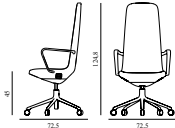

Off Armchair High 5W Gas Lift Black Alu

Coll: 1
Size & Weight: H: 124,8 x W: 72,5 x D: 72,5 x SH: 45 cm - 16,2 kg
Packing: Brown Box - H: 134 x L: 69 x D: 72 cm - 17,2 kg
M3: 0,6657
Material: Seat: Rigid PU foam and full upholstery with a steel reinforcement structure inside, Legs and armrests: Black powder coated aluminum with five wheels, Upholstery: See price groups
Production time: 5 weeks

710621 Group 1	SEK	<i>Contract Price</i> 14.284,00
710622 Group 2	SEK	<i>Contract Price</i> 14.456,00
710623 Group 3	SEK	<i>Contract Price</i> 14.912,00
710624 Group 4	SEK	<i>Contract Price</i> 15.312,00
710625 Group 5	SEK	<i>Contract Price</i> 15.772,00
710626 Group 6	SEK	<i>Contract Price</i> 17.084,00
710627 Group 7	SEK	<i>Contract Price</i> 18.172,00