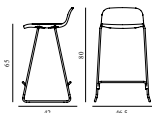

Just Barstool 65 cm w. back Full Upholstery Chrome

Colli: 1
Size & Weight: H: 80 x VV: 46,5 x D: 42 x SH: 65 cm - 6,4 kg
Packing: Brown Box - H: 1150 x L: 520 x D: 500 cm
Material: Shell: Lacquered Oak Veneer, Legs: Chrome, Upholstery: See price groups.
Production time: 6 weeks

709801 Group 1	SEK	<i>Contract Price</i> 7.200,00
709802 Group 2	SEK	<i>Contract Price</i> 7.256,00
709803 Group 3	SEK	<i>Contract Price</i> 7.484,00
709804 Group 4	SEK	<i>Contract Price</i> 7.540,00
709805 Group 5	SEK	<i>Contract Price</i> 7.656,00
709806 Group 6	SEK	<i>Contract Price</i> 8.112,00
709807 Group 7	SEK	<i>Contract Price</i> 8.228,00