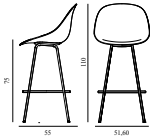

Mat Bar Chair 75 cm Full Upholstery Black Steel

Colli: 1
Size & Weight: H: 110 x W: 51,6 x D: 55 x SH: 75 cm - 5,7 kg
Packing: Brown Box - H: 112 x L: 54,5 x D: 52 cm
Material: Shell: Hemp Fibers. Legs: Powder Coated Steel. Upholstery: See price groups
Production time: 8 weeks

713551 Group 1	SEK	<i>Contract Price</i> 6.400,00
713552 Group 2	SEK	<i>Contract Price</i> 6.512,00
713553 Group 3	SEK	<i>Contract Price</i> 6.972,00
713554 Group 4	SEK	<i>Contract Price</i> 7.028,00
713555 Group 5	SEK	<i>Contract Price</i> 7.372,00
713556 Group 6	SEK	<i>Contract Price</i> 8.340,00
713557 Group 7	SEK	<i>Contract Price</i> 8.684,00