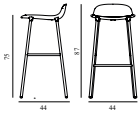

Form Barstool 75 cm Full Upholstery Black Steel

Colli: 1
Size & Weight: H: 87 x W: 44 x D: 44 x SH: 75 cm - 5 kg
Packing: Brown Box - H: 94,5 x L: 49,5 x D: 48,35 cm - 5 kg
Material: Shell: Polypropylene, PU Foam, Legs: Powder Coated Steel, Upholstery: See price groups.
Production time: 6 weeks

708101 Group 1	SEK	<i>Contract Price</i> 4.112,00
708102 Group 2	SEK	<i>Contract Price</i> 4.228,00
708103 Group 3	SEK	<i>Contract Price</i> 4.456,00
708104 Group 4	SEK	<i>Contract Price</i> 4.456,00
708105 Group 5	SEK	<i>Contract Price</i> 4.684,00
708106 Group 6	SEK	<i>Contract Price</i> 5.140,00
708107 Group 7	SEK	<i>Contract Price</i> 5.256,00