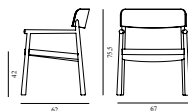

Contract Price
3.884,00
SEK

TIMB ARMCHAIR UPHOLSTERY

Design: Simon Legald, 2020
Duty Code: 9401610000
Made in: Portugal
Construction: The Timb chair comprises a frame of solid painted and lacquered ash and a wide, comfortable seat and backrest made from painted and lacquered ash veneer. The chair has a dowel joint construction with no need for screws. Timb is delivered assembled.
Maintenance: Frame: Clean with damp cloth. Leather: Clean with a damp cloth. Use warm water with soap flakes.

Timb Armchair Upholstery

Colli: 1
Size & Weight: H: 82 x L: 56 x D: 51,5 x SH: 46 x AH: 68 cm - 8,2 kg
Packing: Brown Box - H: 85 x L: 63 x D: 62 cm - 10,6 kg
M3: 0,332
Material: Frame: Painted and lacquered ash. Seat and back: Painted and lacquered ash veneer. Upholstery: PU foam and Ultra leather.
Contract Price
SEK 4.856,00

TIMB LOUNGE ARMCHAIR

Design: Simon Legald, 2020
Duty Code: 9401690000
Made in: Portugal
Construction: The Timb lounge armchair comprises a frame of solid painted and lacquered ash and a wide, comfortable seat and backrest made from painted and lacquered ash veneer. The lounge armchair has a dowel joint construction with no need for screws. Timb is delivered assembled.
Maintenance: Frame: Clean with damp cloth.

Timb Lounge Armchair

Colli: 1
Size & Weight: H: 75,5 x W: 67 x D: 62 x SH: 42 x AH: 58 cm - 7,2 kg
Packing: Brown Box - H: 68 x L: 79 x D: 65 cm - 9,8 kg
Material: Frame: Painted and lacquered ash. Seat and backrest: Painted and lacquered ash veneer.
Contract Price
SEK 4.456,00