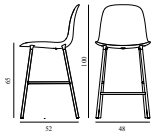

Form Bar Chair 65 cm Full Upholstery Blue Steel

Colli: 1
Size & Weight: H: 100 x W: 48 x D: 52 x SH: 65 cm - 5,6 kg
Packing: Brown Box - H: 100 x L: 50 x D: 52,5 cm - 7,9 kg
Material: Shell: Polypropylene, PU Foam, Legs: Powder Coated Steel, Upholstery: See price groups.
Production time: 6 weeks

708211 Group 1	SEK	<i>Contract Price</i> 5.256,00
708212 Group 2	SEK	<i>Contract Price</i> 5.256,00
708213 Group 3	SEK	<i>Contract Price</i> 5.712,00
708214 Group 4	SEK	<i>Contract Price</i> 5.828,00
708215 Group 5	SEK	<i>Contract Price</i> 6.172,00
708216 Group 6	SEK	<i>Contract Price</i> 7.084,00
708217 Group 7	SEK	<i>Contract Price</i> 7.312,00