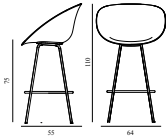

Mat Bar Armchair 75 cm Front Upholstery Seaweed Cream Steel

Colli: 1
Size & Weight: H: 110 x W: 64 x D: 55 x SH: 75 cm - 7 kg
Packing: Brown Box - H: 111 x L: 66 x D: 57 cm
Material: Shell: Hemp Fibers, Eelgrass. Legs: Powder Coated Steel. Upholstery: See price groups
Production time: 8 weeks

713411 Group 1	SEK	<i>Contract Price</i> 6.112,00
713412 Group 2	SEK	<i>Contract Price</i> 6.228,00
713413 Group 3	SEK	<i>Contract Price</i> 6.572,00
713414 Group 4	SEK	<i>Contract Price</i> 6.628,00
713415 Group 5	SEK	<i>Contract Price</i> 6.856,00
713416 Group 6	SEK	<i>Contract Price</i> 7.600,00
713417 Group 7	SEK	<i>Contract Price</i> 7.828,00