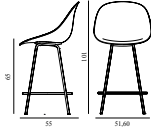

MAT BAR CHAIR 65 CM STEEL

Design: Foersom & Hiort-Lorenzen, 2023
Duty Code: 94015900
Made in: Denmark

Construction: Mat Chair collection comprises a hemp shell crafted in a uniquely developed compression process and mounted to powder coated steel legs. The shell is crafted using a unique blend of 75% hemp fibers, while the remaining 25% constitute a specially developed, recyclable bico binder. The Seaweed variant comprises 69% hemp fibers, 6% eelgrass (seaweed) and 25% binder. If returned to Normann Copenhagen at the end of their life, both shell and base can be recycled.

Maintenance: Clean with a damp cloth.

Mat Bar Chair 65 cm Cream Steel

Colli: 1
Size & Weight: H: 101 x W: 51,6 x D: 55 x SH: 65 cm - 5,3 kg
Packing: Brown Box - H: 112 x L: 54,5 x D: 52 cm
Material: Shell: Hemp Fibers. Legs: Powder Coated Steel.
Production time: 8 weeks

Contract Price
SEK 3.540,00

609233
Hemp

609234
Seaweed

Mat Bar Chair 65 cm Black Steel

Colli: 1
Size & Weight: H: 101 x W: 51,6 x D: 55 x SH: 65 cm - 5,3 kg
Packing: Brown Box - H: 112 x L: 54,5 x D: 52 cm
Material: Shell: Hemp Fibers. Legs: Powder Coated Steel.
Production time: 8 weeks

Contract Price
SEK 3.540,00

609235
Hemp

609236
Seaweed