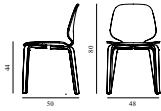

My Chair Front Upholstery Walnut

Colli: 1
Size & Weight: H: 80 x W: 48 x D: 50 x SH: 44 cm - 6,6 kg
Packing: Brown Box - H: 100 x L: 54 x D: 67 cm - 9,6 kg
Material: Shell: Lacquered Walnut Veneer; PU Foam and Front Upholstery; Legs: Lacquered Walnut Veneer; Upholstery: See price groups.
Production time: 6 weeks

709861 Group 1	SEK	<i>Contract Price</i> 4.684,00
709862 Group 2	SEK	<i>Contract Price</i> 4.800,00
709863 Group 3	SEK	<i>Contract Price</i> 5.028,00
709864 Group 4	SEK	<i>Contract Price</i> 5.200,00
709865 Group 5	SEK	<i>Contract Price</i> 5.372,00
709866 Group 6	SEK	<i>Contract Price</i> 6.000,00
709867 Group 7	SEK	<i>Contract Price</i> 6.172,00