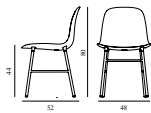

Contract Price 3.028,00
SEK				
	1400900 White		1400901 Grey	
			1400902 Black	
	1400904 Green		1400905 Red	

FORM CHAIR FULL UPHOLSTERY STEEL

Design: Simon Legald, 2015
Awards: German Design Award 2016, Germany - "Special Mention" &
IF Product Design Award 2016, Germany
Duty Code: 9401710000
Made in: Poland
Price Groups: 1) Oceanic, Aquarius
2) Synergy, Remix, Main Line Flax
3) Yoredale, Canvas
4) Steelcut Trio, City Velvet
5) Hallingdal, Fiord, Divina Melange, Divina MD, Divina
6) Zero, Vidar
7) Ultra Leather, Elle

Form Chair Full Upholstery Chrome		
Colli:	1	
Size & Weight:	H: 80 x VV: 48 x D: 52 x SH: 44 cm - 6 kg	
Packing:	Brown Box - H: 89 x L: 56 x D: 56 cm (2 pcs) - 9 kg	
Material:	Shell: Polypropylene, PU Foam, Legs: Chrome, Upholstery: See price groups	
Production time:	6 weeks	
707701 Group 1	SEK	<i>Contract Price</i> 4.800,00
707702 Group 2	SEK	<i>Contract Price</i> 4.912,00
707703 Group 3	SEK	<i>Contract Price</i> 5.372,00
707704 Group 4	SEK	<i>Contract Price</i> 5.484,00
707705 Group 5	SEK	<i>Contract Price</i> 5.712,00
707706 Group 6	SEK	<i>Contract Price</i> 6.628,00
707707 Group 7	SEK	<i>Contract Price</i> 6.972,00