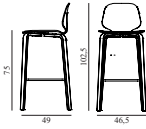

My Chair Barstool 75 cm Front Upholstery Black

Colli: 1
Size & Weight: H: 102,5 x W: 47 x D: 49 x SH: 75 cm - 7,3 kg
Packing: Brown Box - H: 108 x L: 55 x D: 50,5 cm
Material: Shell: Painted and Lacquered Ash Veneer; PU Foam and Front Upholstery; Legs: Painted and Lacquered Ash Veneer; Upholstery: See price groups.
Production time: 6 weeks

710211 Group 1	SEK	<i>Contract Price</i> 6.684,00
710212 Group 2	SEK	<i>Contract Price</i> 6.856,00
710213 Group 3	SEK	<i>Contract Price</i> 6.972,00
710214 Group 4	SEK	<i>Contract Price</i> 7.140,00
710215 Group 5	SEK	<i>Contract Price</i> 7.312,00
710216 Group 6	SEK	<i>Contract Price</i> 7.828,00
710217 Group 7	SEK	<i>Contract Price</i> 8.000,00