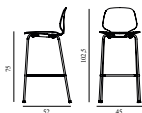

My Chair Barstool 75 cm Full Upholstery Chrome

Colli: 1
Size & Weight: H: 102,5 x W: 45,5 x D: 52 x SH: 75 cm - 7,4 kg
Packing: Brown Box - H: 108 x L: 55 x D: 50,5 cm - 10,6 kg
Material: Shell: Oak Veneer, PU Foam and Full Upholstery, Legs: Chrome, Upholstery: See price groups.
Production time: 6 weeks

710311 Group 1	SEK	<i>Contract Price</i> 6.628,00
710312 Group 2	SEK	<i>Contract Price</i> 6.740,00
710313 Group 3	SEK	<i>Contract Price</i> 7.140,00
710314 Group 4	SEK	<i>Contract Price</i> 7.372,00
710315 Group 5	SEK	<i>Contract Price</i> 7.712,00
710316 Group 6	SEK	<i>Contract Price</i> 8.628,00
710317 Group 7	SEK	<i>Contract Price</i> 8.912,00