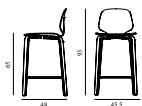

Maintenance: Clean with damp cloth.

| My Chair Barstool 65 cm Oak | |
|---|---|
| Colli: | 1 |
| Size & Weight: | H: 93 x W: 45,5 x D: 48 x SH: 65 cm - 6,2 kg |
| Packing: | Brown Box - H: 97 x L: 55 x D: 50,5 cm - 9 kg |
| Material: | Shell and Legs: Lacquered Oak Veneer |
| Production time: | 4 weeks |
| | SEK <i>Contract Price</i> 4.228,00 |
|  | 601392 Oak |