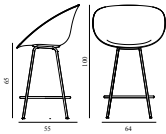

Mat Bar Armchair 65 cm Front Upholstery Seaweed Cream Steel

Colli: 1
Size & Weight: H: 100 x W: 64 x D: 55 x SH: 65 cm - 6,6 kg
Packing: Brown Box - H: 111 x L: 66 x D: 57 cm
Material: Shell: Hemp Fibers, Eelgrass. Legs: Powder Coated Steel. Upholstery: See price groups
Production time: 8 weeks

713331 Group 1	SEK	<i>Contract Price</i> 6.112,00
713332 Group 2	SEK	<i>Contract Price</i> 6.228,00
713333 Group 3	SEK	<i>Contract Price</i> 6.572,00
713334 Group 4	SEK	<i>Contract Price</i> 6.628,00
713335 Group 5	SEK	<i>Contract Price</i> 6.856,00
713336 Group 6	SEK	<i>Contract Price</i> 7.600,00
713337 Group 7	SEK	<i>Contract Price</i> 7.828,00