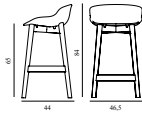

Hyg Barstool 65 cm Front Upholstery Olive & Oak

Colli: 1
Size & Weight: H: 84 x W: 46,5 x D: 44 x SH: 65 cm - 5,4 kg
Packing: Brown Box - H: 86 x L: 48,5 x D: 47 cm - 7,4 kg
M3: 0,196
Material: Shell: Polypropylene with PU foam and front upholstery. Legs: Lacquered oak, Upholstery: See price groups.
Production time: 5 weeks

709281 Group 1	SEK	<i>Contract Price</i> 5.372,00
709282 Group 2	SEK	<i>Contract Price</i> 5.428,00
709283 Group 3	SEK	<i>Contract Price</i> 5.600,00
709284 Group 4	SEK	<i>Contract Price</i> 5.772,00
709285 Group 5	SEK	<i>Contract Price</i> 5.940,00
709286 Group 6	SEK	<i>Contract Price</i> 6.512,00
709287 Group 7	SEK	<i>Contract Price</i> 6.684,00