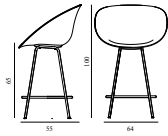

Mat Bar Armchair 65 cm Front Upholstery Seaweed Black Steel

Coll: I
Size & Weight: H: 100 x W: 64 x D: 55 x SH: 65 cm - 6,6 kg
Packing: Brown Box - H: 111 x L: 66 x D: 57 cm
Material: Shell: Hemp Fibers, Eelgrass. Legs: Powder Coated Steel. Upholstery: See price groups
Production time: 8 weeks

713351 Group 1	SEK	<i>Contract Price</i> 6.112,00
713352 Group 2	SEK	<i>Contract Price</i> 6.228,00
713353 Group 3	SEK	<i>Contract Price</i> 6.572,00
713354 Group 4	SEK	<i>Contract Price</i> 6.628,00
713355 Group 5	SEK	<i>Contract Price</i> 6.856,00
713356 Group 6	SEK	<i>Contract Price</i> 7.600,00
713357 Group 7	SEK	<i>Contract Price</i> 7.828,00