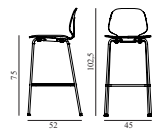

My Chair Barstool 75 cm Chrome & Black

Colli: 1
Size & Weight: H: 102,5 x W: 45 x D: 52 x SH: 75 cm - 6,4 kg
Packing: Brown Box - H: 108 x L: 55 x D: 50,5 cm
Material: Shell: Painted and Lacquered Ash Veneer, Legs: Chrome
Production time: 4 weeks

SEK *Contract Price*
4.628,00