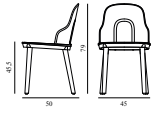

Allez Chair Upholstery Canvas PP

Colli: 1
Size & Weight: H: 79 x VV: 45 x D: 50 x SH: 45,5 cm - 3,8 kg
Packing: Flat-packed: Brown Box - H: 50 x L: 44 x D: 15 cm - 3,6 kg - 0,033 m³ / Mounted: Brown Box - H: 64 x L: 47 x D: 91 cm (2 pcs)- 9,3 kg - 0,2737 m³
Material: Main body in polypropylene (PP). Seat available in polyamide (PA), molded wicker polypropylene (PP) or indoor or outdoor upholstery. Legs available in polypropylene (PP) or lacquered oak.
Color: Black, White, Grey, Warm grey, Park green
Production time: 2 weeks