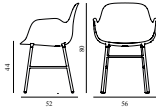

Form Armchair Full Upholstery Green Steel

Colli: 1
Size & Weight: H: 80 x W: 56 x D: 52 x SH: 44 cm - 8 kg
Packing: Brown Box - H: 90 x L: 55,5 x D: 56,5 cm - 11 kg
Material: Shell: Polypropylene, PU Foam, Legs: Powder Coated Steel, Upholstery: See price groups
Production time: 6 weeks

707811 Group 1	SEK	<i>Contract Price</i> 5.828,00
707812 Group 2	SEK	<i>Contract Price</i> 5.940,00
707813 Group 3	SEK	<i>Contract Price</i> 6.400,00
707814 Group 4	SEK	<i>Contract Price</i> 6.512,00
707815 Group 5	SEK	<i>Contract Price</i> 6.856,00
707816 Group 6	SEK	<i>Contract Price</i> 8.000,00
707817 Group 7	SEK	<i>Contract Price</i> 8.340,00