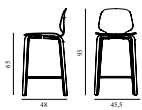

My Chair Barstool 65 cm Oak	
Colli:	1
Size & Weight:	H: 93 x W: 45,5 x D: 48 x SH: 65 cm - 6,2 kg
Packing:	Brown Box - H: 97 x L: 55 x D: 50,5 cm - 9 kg
Material:	Shell and Legs: Lacquered Oak Veneer
Production time:	4 weeks
	SEK <i>Contract Price</i> 4.228,00
	601392 Oak