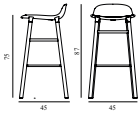

Form Barstool 75 cm Full Upholstery Black Oak

Colli: 1
Size & Weight: H: 87 x W: 45 x D: 45 x SH: 75 cm - 4,1 kg
Packing: Brown Box - H: 94,5 x L: 49,5 x D: 48,5 cm - 5,3 kg
Material: Shell: Polypropylene, PU Foam, Legs: Painted and Lacquered Oak, Upholstery: See price groups.
Production time: 6 weeks

708081 Group 1	SEK	<i>Contract Price</i> 6.172,00
708082 Group 2	SEK	<i>Contract Price</i> 6.172,00
708083 Group 3	SEK	<i>Contract Price</i> 6.400,00
708084 Group 4	SEK	<i>Contract Price</i> 6.512,00
708085 Group 5	SEK	<i>Contract Price</i> 6.628,00
708086 Group 6	SEK	<i>Contract Price</i> 7.084,00
708087 Group 7	SEK	<i>Contract Price</i> 7.312,00