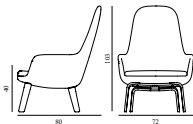

Era Lounge Chair High Black Oak

Colli: 1
Size & Weight: H: 103 x W: 72 x D: 80 x SH: 40 cm - 15,6 kg
Packing: Brown Box - H: 106,4 x L: 84,4 x D: 75,4 cm - 22,6 kg
Material: Shell: Hard Molded PU Foam w. Steel Reinforcement, Cushion: Soft Molded PU Foam, Legs: Painted and Lacquered Oak Veneer, Upholstery: See price groups.
Production time: 6 weeks

707111 Group 1	SEK	<i>Contract Price</i> 13.828,00
707112 Group 2	SEK	<i>Contract Price</i> 14.172,00
707113 Group 3	SEK	<i>Contract Price</i> 15.312,00
707114 Group 4	SEK	<i>Contract Price</i> 16.172,00
707115 Group 5	SEK	<i>Contract Price</i> 16.572,00
707116 Group 6	SEK	<i>Contract Price</i> 19.200,00
707117 Group 7	SEK	<i>Contract Price</i> 20.112,00