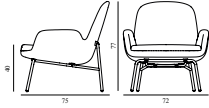

ERA LOUNGE CHAIR LOW STEEL & CHROME

Design: Simon Legald, 2014
Awards: Red Dot Award 2016, Germany & German Design Award
2015 - "Special Mention", Germany
Duty Code: 94037000
Made in: Poland
Price Groups: 1) Oceanic, Aquarius
2) Synergy, Remix, Main Line Flax
3) Yoredale, Canvas
4) Steelcut Trio, City Velvet
5) Hallingdal, Fiord, Divina Melange, Divina MD, Divina
6) Zero, Vidar
7) Ultra Leather, Elle

Era Lounge Chair Low Black Steel

Colli: 1
Size & Weight: H: 77 x VV: 72 x D: 74 x SH: 40 cm - 16,2 kg
Packing: Brown Box - H: 80,4 x L: 83,4 x D: 75,4 cm - 21 kg
Material: Shell: Hard Molded PU Foam w. Steel Reinforcement, Cushion: Soft Molded PU Foam, Legs: Powder Coated Steel, Upholstery: See price groups.
Production time: 6 weeks

707001 Group 1	SEK	<i>Contract Price</i> 15.084,00
707002 Group 2	SEK	<i>Contract Price</i> 15.312,00
707003 Group 3	SEK	<i>Contract Price</i> 16.456,00
707004 Group 4	SEK	<i>Contract Price</i> 16.800,00
707005 Group 5	SEK	<i>Contract Price</i> 17.484,00
707006 Group 6	SEK	<i>Contract Price</i> 19.772,00
707007 Group 7	SEK	<i>Contract Price</i> 20.572,00