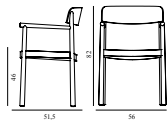

Contract Price
3.884,00
SEK

TIMB ARMCHAIR UPHOLSTERY

Design: Simon Legald, 2020
Duty Code: 9401610000
Made in: Portugal
Construction: The Timb chair comprises a frame of solid painted and lacquered ash and a wide, comfortable seat and backrest made from painted and lacquered ash veneer. The chair has a dowel joint construction with no need for screws. Timb is delivered assembled.
Maintenance: Frame: Clean with damp cloth. Leather: Clean with a damp cloth. Use warm water with soap flakes.

Timb Armchair Upholstery

Colli: 1
Size & Weight: H: 82 x L: 56 x D: 51,5 x SH: 46 x AH: 68 cm - 8,2 kg
Packing: Brown Box - H: 85 x L: 63 x D: 62 cm - 10,6 kg
M3: 0,332
Material: Frame: Painted and lacquered ash. Seat and back: Painted and lacquered ash veneer. Upholstery: PU foam and Ultra leather.
Contract Price
SEK 4.856,00

TIMB LOUNGE ARMCHAIR

Design: Simon Legald, 2020
Duty Code: 9401690000
Made in: Portugal
Construction: The Timb lounge armchair comprises a frame of solid painted and lacquered ash and a wide, comfortable seat and backrest made from painted and lacquered ash veneer. The lounge armchair has a dowel joint construction with no need for screws. Timb is delivered assembled.
Maintenance: Frame: Clean with damp cloth.

Timb Lounge Armchair

Colli: 1
Size & Weight: H: 75,5 x W: 67 x D: 62 x SH: 42 x AH: 58 cm - 7,2 kg
Packing: Brown Box - H: 68 x L: 79 x D: 65 cm - 9,8 kg
Material: Frame: Painted and lacquered ash. Seat and backrest: Painted and lacquered ash veneer.
Contract Price
SEK 4.456,00