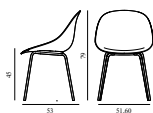

Mat Chair Cream Steel

Coll: 1
Size & Weight: H: 79 x W: 51,6 x D: 53 x SH: 45 cm - 4,6 kg
Packing: Brown Box - H: 81 x L: 65 x D: 56 cm
Material: Shell: Hemp Fibers. Legs: Powder Coated Steel.
Production time: 2 weeks

Contract Price
SEK 2.856,00