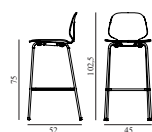

My Chair Barstool 75 cm Black Steel & Walnut

Colli: 1
Size & Weight: H: 102,5 x W: 45 x D: 52 x SH: 75 cm - 6,4 kg
Packing: Brown Box - H: 108 x L: 55 x D: 50,5 cm
M3: 0,3
Material: Shell: Lacquered Walnut Veneer, Legs: Powder Coated Steel
Production time: 4 weeks

SEK *Contract Price*
4.112,00