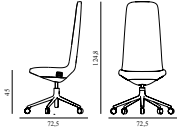

OFF CHAIR HIGH 5W GAS LIFT

Design: Simon Legald, 2022
Duty Code: 9401390000
Made in: Lithuania
Price Groups: 1) Oceanic, Aquarius
2) Synergy, Remix, Main Line Flax
3) Yoredale, Canvas
4) Steelcut Trio, City Velvet
5) Hallingdal, Fiord, Divina Melange, Divina MD, Divina
6) Zero, Vidar
7) Ultra Leather, Elle

Off Chair High 5W Gas Lift Alu

Colli: 1
Size & Weight: H: 124,8 x W: 72,5 x D: 72,5 x SH: 45 cm - 16,2 kg
Packing: Brown Box - H: 134 x L: 69 x D: 72 cm - 17,2 kg
M3: 0,6657
Material: Seat: Rigid PU foam and full upholstery with a steel reinforcement structure inside, Legs and armrests: Polished aluminum with five wheels, Upholstery: See price groups.
Production time: 5 weeks

710531 Group 1	SEK	<i>Contract Price</i> 12.456,00
710532 Group 2	SEK	<i>Contract Price</i> 12.572,00
710533 Group 3	SEK	<i>Contract Price</i> 13.084,00
710534 Group 4	SEK	<i>Contract Price</i> 13.428,00
710535 Group 5	SEK	<i>Contract Price</i> 13.940,00
710536 Group 6	SEK	<i>Contract Price</i> 15.200,00
710537 Group 7	SEK	<i>Contract Price</i> 16.400,00