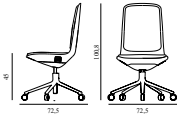

Off Chair Low 5W Gas Lift Black Alu With Cushion

Coll: 1
Size & Weight: H: 100,8 x W: 72,5 x D: 72,5 x SH: 45 cm - 14,3 kg
Packing: Brown Box - H: 110 x L: 69 x D: 72 cm - 15,3 kg
M3: 0,5465
Material: Seat: Rigid PU foam and full upholstery with a steel reinforcement structure inside, Legs and armrests: Black powder coated aluminum with five wheels, Cushion: Veneer and PU foam, Upholstery: See price groups.
Production time: 5 weeks

710401 Group 1	SEK	<i>Contract Price</i> 14.056,00
710402 Group 2	SEK	<i>Contract Price</i> 14.284,00
710403 Group 3	SEK	<i>Contract Price</i> 15.028,00
710404 Group 4	SEK	<i>Contract Price</i> 15.540,00
710405 Group 5	SEK	<i>Contract Price</i> 16.284,00
710406 Group 6	SEK	<i>Contract Price</i> 18.172,00
710407 Group 7	SEK	<i>Contract Price</i> 19.028,00