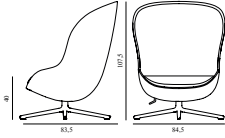

HYG LOUNGE CHAIR HIGH SWIVEL TILT

Design: Simon Legald, 2018
Duty Code: 9401710000
Made in: Lithuania
Price Groups: 1) Oceanic, Aquarius
2) Synergy, Remix, Main Line Flax
3) Yoredale, Canvas
4) Steelcut Trio, City Velvet
5) Hallingdal, Fiord, Divina Melange, Divina MD, Divina
6) Zero, Vidar
7) Ultra Leather, Elle

Hyg Lounge Chair High Swivel Alu Tilt

Coll: 1
Size & Weight: H: 107,5 x W: 84,5 x D: 83,5 x SH: 40 cm - 22,5 kg
Packing: Brown Box - H: 115 x L: 92 x D: 88 cm - 28,9 kg
Material: Shell: Hard Molded PU Foam w. Steel Reinforcement, Cushion: Soft Molded PU Foam, Legs: Aluminum, Upholstery: See price groups
Production time: 6 weeks

709231 Group 1	SEK	<i>Contract Price</i> 20.912,00
709232 Group 2	SEK	<i>Contract Price</i> 21.084,00
709233 Group 3	SEK	<i>Contract Price</i> 22.228,00
709234 Group 4	SEK	<i>Contract Price</i> 23.028,00
709235 Group 5	SEK	<i>Contract Price</i> 24.112,00
709236 Group 6	SEK	<i>Contract Price</i> 27.200,00
709237 Group 7	SEK	<i>Contract Price</i> 29.712,00