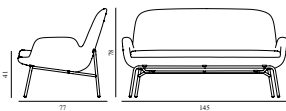

Era Sofa Chrome

Colli: 1
Size & Weight: H: 78 x W: 145 x D: 77 x SH: 41 cm - 31,1 kg
Packing: Brown Box - H: 86,5 x L: 150,5 x D: 88,5 cm - 41,6 kg
Material: Shell: Hard Molded PU Foam w. Steel Reinforcement, Cushion: Soft Molded PU Foam, Legs: Chrome, Upholstery: See price groups.
Production time: 6 weeks

707151 Group 1	SEK	<i>Contract Price</i> 31.884,00
707152 Group 2	SEK	<i>Contract Price</i> 32.340,00
707153 Group 3	SEK	<i>Contract Price</i> 34.284,00
707154 Group 4	SEK	<i>Contract Price</i> 34.856,00
707155 Group 5	SEK	<i>Contract Price</i> 36.112,00
707156 Group 6	SEK	<i>Contract Price</i> 40.228,00
707157 Group 7	SEK	<i>Contract Price</i> 45.256,00