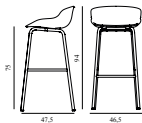

Hyg Barstool 75 cm Front Upholstery White & White Steel

Coll: 1
Size & Weight: H: 94 x W: 46,5 x D: 47,5 x SH: 75 cm - 6,2 kg
Packing: Brown Box - H: 96 x L: 49,5 x D: 48,5 cm - 8,2 kg
M3: 0,2305
Material: Shell: Polypropylene with PU foam and front upholstery. Legs: Powder coated steel, Upholstery: See price groups.
Production time: 5 weeks

709591 Group 1	SEK	Contract Price 4.684,00
709592 Group 2	SEK	Contract Price 4.740,00
709593 Group 3	SEK	Contract Price 4.912,00
709594 Group 4	SEK	Contract Price 5.028,00
709595 Group 5	SEK	Contract Price 5.256,00
709596 Group 6	SEK	Contract Price 5.828,00
709597 Group 7	SEK	Contract Price 6.000,00