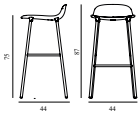

Form Barstool 75 cm Brass			
Colli: 1			
Size & Weight: H: 87 x W: 44 x D: 44 x SH: 75 cm - 4,4 kg			
Packing: Brown Box - H: 92 x L: 46,5 x D: 47 cm - 6,7 kg			
Material: Shell: Polypropylene, Legs: Brass plated steel.			
Production time: 2 weeks			
Contract Price 3.140,00			
SEK			

1400936 White	1400937 Grey	1400938 Black	1400939 Blue
1400940 Green	1400941 Red