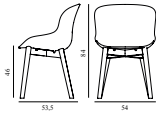

Hyg Chair Front Upholstery Grey & Oak

Colli: 1
Size & Weight: H: 84 x W: 54 x D: 53,5 x SH: 46 cm - 7,6 kg
Packing: Brown Box - H: 86 x L: 57,5 x D: 56 cm - 9,1 kg
Material: Shell: Polypropylene with PU foam and front upholstery. Legs: Lacquered oak, Upholstery: See price groups.
Production time: 5 weeks

708431 Group 1	SEK	<i>Contract Price</i> 5.600,00
708432 Group 2	SEK	<i>Contract Price</i> 5.712,00
708433 Group 3	SEK	<i>Contract Price</i> 5.940,00
708434 Group 4	SEK	<i>Contract Price</i> 6.112,00
708435 Group 5	SEK	<i>Contract Price</i> 6.340,00
708436 Group 6	SEK	<i>Contract Price</i> 6.972,00
708437 Group 7	SEK	<i>Contract Price</i> 7.200,00