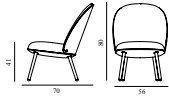

Ace Lounge Chair Black Metallic		
Colli:	1	
Size & Weight:	H: 80 x W: 56 x D: 70 x SH: 41 cm - 10,9 kg	
Packing:	Brown Box - H: 62 x L: 62 x D: 61 cm - 13,3 kg	
Material:	Shell: Veneer, PU Foam, Steel reinforcement, Legs: Black plated steel, Upholstery: See price groups	
Production time:	6 weeks	
707381 Group 1	SEK	<i>Contract Price</i> 8.512,00
707382 Group 2	SEK	<i>Contract Price</i> 8.740,00
707383 Group 3	SEK	<i>Contract Price</i> 9.200,00
707384 Group 4	SEK	<i>Contract Price</i> 9.540,00
707385 Group 5	SEK	<i>Contract Price</i> 10.000,00
707386 Group 6	SEK	<i>Contract Price</i> 11.256,00
707387 Group 7	SEK	<i>Contract Price</i> 12.400,00

ACE BAR CHAIR 65 CM STEEL

Design: Hans Hornemann, 2019
Duty Code: 9401710000
Made in: Lithuania
Price Groups: 1) Oceanic, Aquarius
2) Synergy, Remix, Main Line Flax
3) Yoredale, Canvas
4) Steelcut Trio, City Velvet
5) Hallingdal, Fiord, Divina Melange, Divina MD, Divina
6) Zero, Vidar
7) Ultra Leather, Elle