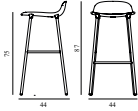

FORM BARSTOOL 75 CM FULL UPHOLSTERY STEEL

Design: Simon Legald, 2015
Awards: German Design Award 2016, Germany - "Special Mention" & IF Product Design Award 2016, Germany
Duty Code: 9401710000
Made in: Poland
Price Groups: 1) Oceanic, Aquarius
2) Synergy, Remix, Main Line Flax
3) Yoredale, Canvas
4) Steelcut Trio, City Velvet
5) Hallingdal, Fiord, Divina Melange, Divina MD, Divina
6) Zero, Vidar
7) Ultra Leather, Elle

Form Barstool 75 cm Full Upholstery Chrome

Colli: 1
Size & Weight: H: 87 x W: 44 x D: 44 x SH: 75 cm - 5 kg
Packing: Brown Box - H: 94,5 x L: 49,5 x D: 48,5 cm - 5 kg
Material: Shell: Polypropylene, PU Foam, Legs: Chrome, Upholstery: See price groups.
Production time: 6 weeks

708161 Group 1	SEK	<i>Contract Price</i> 4.340,00
708162 Group 2	SEK	<i>Contract Price</i> 4.456,00
708163 Group 3	SEK	<i>Contract Price</i> 4.684,00
708164 Group 4	SEK	<i>Contract Price</i> 4.684,00
708165 Group 5	SEK	<i>Contract Price</i> 4.912,00
708166 Group 6	SEK	<i>Contract Price</i> 5.372,00
708167 Group 7	SEK	<i>Contract Price</i> 5.600,00