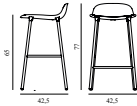

Contract Price 3.140,00			
SEK			
1400924 White	1400925 Grey	1400926 Black	1400927 Blue
1400928 Green	1400929 Red		

FORM BARSTOOL 65 CM FULL UPHOLSTERY STEEL

Design: Simon Legald, 2015
Awards: German Design Award 2016, Germany - "Special Mention" &
IF Product Design Award 2016, Germany
Duty Code: 9401710000
Made in: Poland
Price Groups: 1) Oceanic, Aquarius
2) Synergy, Remix, Main Line Flax
3) Yoredale, Canvas
4) Steelcut Trio, City Velvet
5) Hallingdal, Fiord, Divina Melange, Divina MD, Divina
6) Zero, Vidar
7) Ultra Leather, Elle

Form Barstool 65 cm Full Upholstery Chrome

Colli: 1
Size & Weight: H: 77 x VV: 42,5 x D: 42,5 x SH: 65 cm - 4,5 kg
Packing: Brown Box - H: 92,5 x L: 48,5 x D: 49 cm - 7 kg
Material: Shell: Polypropylene, PU Foam, Legs: Chrome, Upholstery: See price groups.
Production time: 6 weeks

708051 Group 1	Contract Price SEK 4.340,00
708052 Group 2	Contract Price SEK 4.456,00
708053 Group 3	Contract Price SEK 4.684,00
708054 Group 4	Contract Price SEK 4.684,00
708055 Group 5	Contract Price SEK 4.912,00
708056 Group 6	Contract Price SEK 5.372,00
708057 Group 7	Contract Price SEK 5.600,00