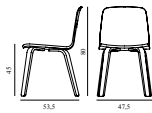

Just Chair Black Oak

Colli: 2
Size & Weight: H: 80 x W: 47,5 x D: 53,5 x SH: 45 cm - 5,5 kg
Packing: Brown Box - H: 94,45 x L: 67,7 x D: 57,7 cm - 14 kg
Material: Painted and Lacquered Oak Veneer.
Production time: 2 weeks

SEK *Contract Price*
3.312,00