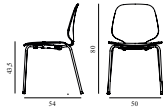

My Chair Full Upholstery Black Steel

Colli: 1
Size & Weight: H: 80 x W: 50 x D: 50 x SH: 43,5 cm - 6,2 kg
Packing: Brown Box - H: 100 x L: 54 x D: 67 cm - 9,4 kg
Material: Shell: Oak Veneer, PU Foam and Full Upholstery, Legs: Powder Coated Steel, Upholstery: See price groups.
Production time: 6 weeks

709981 Group 1	SEK	<i>Contract Price</i> 5.828,00
709982 Group 2	SEK	<i>Contract Price</i> 6.056,00
709983 Group 3	SEK	<i>Contract Price</i> 6.400,00
709984 Group 4	SEK	<i>Contract Price</i> 6.628,00
709985 Group 5	SEK	<i>Contract Price</i> 7.084,00
709986 Group 6	SEK	<i>Contract Price</i> 8.000,00
709987 Group 7	SEK	<i>Contract Price</i> 8.340,00

MY CHAIR LOUNGE WOOD

Design: Nicholai Wiig Hansen, 2013
Duty Code: 9401690000
Made in: Lithuania

Construction: My Chair Lounge consists of a shell made in molded walnut, oak or in a painted ash veneer version. Comes with legs in molded walnut, oak or painted ash veneer. The rubber pieces between the shell and the legs as well as the plastic parts underneath the ends of the legs are specially designed for Normann Copenhagen for My Chair. The chair is delivered assembled. Load capacity: Max. 150 kg dynamic weight.

Maintenance: Clean with damp cloth.