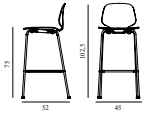

Maintenance: Clean with damp cloth.

My Chair Barstool 75 cm Chrome & Oak

Colli: 1
 Size & Weight: H: 102,5 x W: 45 x D: 52 x SH: 75 cm - 6,4 kg
 Packing: Brown Box - H: 108 x L: 55 x D: 50,5 cm
 Material: Shell: Lacquered Oak Veneer, Legs: Chrome
 Production time: 4 weeks