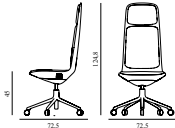

Off Chair High 5W Gas Lift Black Alu With Cushion

Coll: 1
Size & Weight: H: 124,8 x W: 72,5 x D: 72,5 x SH: 45 cm - 16,5 kg
Packing: Brown Box - H: 134 x L: 69 x D: 72 cm - 17,5 kg
M3: 0,6657
Material: Seat: Rigid PU foam and full upholstery with a steel reinforcement structure inside, Legs and armrests: Black powder coated aluminum with five wheels, Cushion: Veneer and PU foam, Upholstery: See price groups.
Production time: 5 weeks

710561		<i>Contract Price</i>
Group 1	SEK	15.140,00

710562		<i>Contract Price</i>
Group 2	SEK	15.428,00

710563		<i>Contract Price</i>
Group 3	SEK	16.228,00

710564		<i>Contract Price</i>
Group 4	SEK	16.856,00

710565		<i>Contract Price</i>
Group 5	SEK	17.656,00

710566		<i>Contract Price</i>
Group 6	SEK	19.772,00

710567		<i>Contract Price</i>
Group 7	SEK	21.140,00