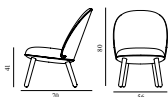

Ace Lounge Chair Smoked Oak

Colli: 1
Size & Weight: H: 80 x W: 56 x D: 70 x SH: 41 cm - 10,4 kg
Packing: Brown Box - H: 62 x L: 62 x D: 61 cm - 12,8 kg
Material: Shell: Veneer, PU Foam, Steel reinforcement, Legs: Painted and Lacquered Oak, Upholstery: See price groups
Production time: 6 weeks

707351 Group 1	SEK	<i>Contract Price</i> 7.712,00
707352 Group 2	SEK	<i>Contract Price</i> 8.000,00
707353 Group 3	SEK	<i>Contract Price</i> 8.456,00
707354 Group 4	SEK	<i>Contract Price</i> 8.800,00
707355 Group 5	SEK	<i>Contract Price</i> 9.256,00
707356 Group 6	SEK	<i>Contract Price</i> 10.512,00
707357 Group 7	SEK	<i>Contract Price</i> 11.656,00