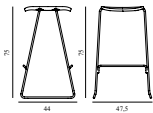

Just Barstool 75 cm Black Steel

Colli: 1
Size & Weight: H: 75 x W: 47,5 x D: 44 x SH: 75 cm - 6,6 kg
Packing: Brown Box - H: 101,4 x L: 50,75 l x D: 50,7 cm - 29,2 kg
Material: Lacquered Oak Veneer or Painted and Lacquered Ash Veneer, Legs: Powder Coated Steel / Chrome.
Production time: 2 weeks

SEK *Contract Price*
2.800,00