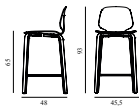

My Chair Barstool 65 cm Full Upholstery Oak

Colli: 1
Size & Weight: H: 92,5 x W: 45,5 x D: 48 x SH: 65 cm - 6,3 kg
Packing: Brown Box - H: 97 x L: 55 x D: 50,5 cm - 9,1 kg
Material: Shell: Oak Veneer, PU Foam and Full Upholstery, Legs: Lacquered Oak Veneer, Upholstery: See price groups.
Production time: 6 weeks

710141 Group 1	SEK	<i>Contract Price</i> 7.772,00
710142 Group 2	SEK	<i>Contract Price</i> 8.000,00
710143 Group 3	SEK	<i>Contract Price</i> 8.340,00
710144 Group 4	SEK	<i>Contract Price</i> 8.572,00
710145 Group 5	SEK	<i>Contract Price</i> 8.912,00
710146 Group 6	SEK	<i>Contract Price</i> 9.828,00
710147 Group 7	SEK	<i>Contract Price</i> 10.112,00