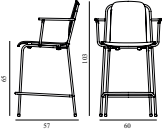

STUDIO BAR ARMCHAIR 65 CM STEEL

Design: Simon Legald, 2020
Duty Code: 9401790000
Made in: Lithuania
Construction: Studio bar chair is made in molded oak veneer. Comes with a clear lacquer or in a painted version. Legs are made of powder coated steel tubes.

Studio Bar Armchair 65 cm Black Steel

Colli: 1
Size & Weight: H: 103 x W: 51 x D: 57 x SH: 65 cm - 8,6 kg
Packing: Brown Box - H: 104,5 x L: 59 x D: 62 cm - 10,6 kg
Material: Shell: Lacquered or painted and lacquered oak veneer; Legs: Powder coated steel.
Production time: 2 weeks

Contract Price
SEK 4.284,00

601965 Oak	601966 Light Grey	601967 Brown	601968 Green
601969 Black			

STUDIO BAR ARMCHAIR 65 CM FRONT UPHOLSTERY STEEL

Design: Simon Legald, 2020
Duty Code: 9401710000
Made in: Lithuania
Price Groups: 1) Oceanic, Aquarius
2) Synergy, Remix, Main Line Flax
3) Yoredale, Canvas
4) Steelcut Trio, City Velvet
5) Hallingdal, Fiord, Divina Melange, Divina MD, Divina
6) Zero, Vidar
7) Ultra Leather, Elle

Studio Bar Armchair 65 cm Front Upholstery Oak & Black Steel

Colli: 1
Size & Weight: H: 103 x W: 60 x D: 57 x SH: 65 cm - 8,9 kg
Packing: Brown Box - H: 104,5 x L: 59 x D: 62 cm - 10,8 kg
Material: Shell: Lacquered oak veneer and front upholstery; Legs: Powder coated steel, Upholstery: See price groups.
Production time: 5 weeks

711461 Group 1	SEK	Contract Price 6.400,00
711462 Group 2	SEK	Contract Price 6.512,00
711463 Group 3	SEK	Contract Price 6.740,00
711464 Group 4	SEK	Contract Price 6.856,00
711465 Group 5	SEK	Contract Price 7.084,00
711466 Group 6	SEK	Contract Price 7.656,00
711467 Group 7	SEK	Contract Price 7.884,00