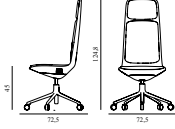

5) Hallingdal, Fiord, Divina Melange, Divina MD, Divina

6) Zero, Vidar

7) Ultra Leather, Elle

Off Chair High 5W Gas Lift Alu With Cushion

Coll: 1
 Size & Weight: H: 124,8 x W: 72,5 x D: 72,5 x SH: 45 cm - 16,5 kg
 Packing: Brown Box - H: 134 x L: 69 x D: 72 cm - 17,5 kg
 M3: 0,6657
 Material: Seat: Rigid PU foam and full upholstery with a steel reinforcement structure inside, Legs and armrests: Polished aluminum with five wheels, Cushion: Veneer and PU foam, Upholstery: See price groups.
 Production time: 5 weeks