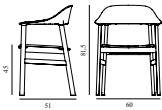

Herit Armchair Upholstery Black Oak

Colli: 1
Size & Weight: H: 81,5 x W: 60 x D: 51 x SH: 45 cm - 7 kg
Packing: Brown Box - H: 88 x L: 60 x D: 54 cm - 9,3 kg
M3: 0,2851
Material: Backrest: Polypropylene, Seat: Camira/Synergy or Sørensen/Spectrum Leather, Legs: Painted and Lacquered Oak
Production time: 2 weeks

	1401060 Synergy Black	SEK	Contract Price 6.000,00		1401061 Spectrum Leather Black	SEK	Contract Price 7.656,00