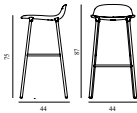

Form Barstool 75 cm Full Upholstery Blue Steel		
Colli:	1	
Size & Weight:	H: 87 x W: 44 x D: 44 x SH: 75 cm - 5 kg	
Packing:	Brown Box - H: 94,5 x L: 49,5 x D: 48,35 cm - 5 kg	
Material:	Shell: Polypropylene, PU Foam, Legs: Powder Coated Steel, Upholstery: See price groups.	
Production time:	6 weeks	
708131 Group 1	SEK	<i>Contract Price</i> 4.112,00
708132 Group 2	SEK	<i>Contract Price</i> 4.228,00
708133 Group 3	SEK	<i>Contract Price</i> 4.456,00
708134 Group 4	SEK	<i>Contract Price</i> 4.456,00
708135 Group 5	SEK	<i>Contract Price</i> 4.684,00
708136 Group 6	SEK	<i>Contract Price</i> 5.140,00
708137 Group 7	SEK	<i>Contract Price</i> 5.256,00