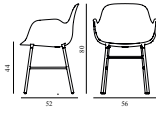

Form Armchair Full Upholstery Grey Steel

Colli: 1
Size & Weight: H: 80 x W: 56 x D: 52 x SH: 44 cm - 8 kg
Packing: Brown Box - H: 90 x L: 55,5 x D: 56,5 cm - 11 kg
Material: Shell: Polypropylene, PU Foam, Legs: Powder Coated Steel, Upholstery: See price groups
Production time: 6 weeks

707781 Group 1	SEK	<i>Contract Price</i> 5.828,00
707782 Group 2	SEK	<i>Contract Price</i> 5.940,00
707783 Group 3	SEK	<i>Contract Price</i> 6.400,00
707784 Group 4	SEK	<i>Contract Price</i> 6.512,00
707785 Group 5	SEK	<i>Contract Price</i> 6.856,00
707786 Group 6	SEK	<i>Contract Price</i> 8.000,00
707787 Group 7	SEK	<i>Contract Price</i> 8.340,00