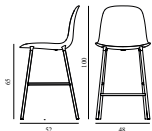

Form Bar Chair 65 cm Steel			
Colli:	1		
Size & Weight:	H: 100 x W: 48 x D: 52 x SH: 65 cm - 5,6 kg		
Packing:	Brown Box - H: 100 x L: 50 x D: 52,5 cm - 7,9 kg		
Material:	Shell: Polypropylene, Legs: Powder coated steel		
Production time:	2 weeks		
		SEK	<i>Contract Price</i> 2.628,00
1402006 White	1402007 Grey	1402008 Black	1402009 Blue
1402010 Green	1402011 Red