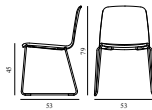

SEK *Contract Price*
3.312,00

602072
Black Oak

JUST CHAIR STEEL

Design: Iskos-Berlin, 2014
 Awards: Interior Innovation Award – Selection 2014, Germany
 Duty Code: 9403601000
 Made in: Poland
 Construction: Just consists of a shell made of molded ash or oak veneer and a steel or chrome frame. The frame is mounted to the seat by slotting seamlessly into the millings underneath the shell. The chairs are stackable, up to 6 pcs. The chair is delivered assembled.
 Maintenance: Clean with damp cloth.