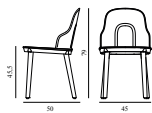

Allez Chair Oak

Colli: 1
Size & Weight: H: 79 x W: 45 x D: 50 x SH: 45,5 cm - 3,6 kg
Packing: Flat-packed: Brown Box - H: 50 x L: 44 x D: 15 cm - 3,6 kg - 0,033 m3 / Mounted: Brown Box - H: 64 x L: 47 x D: 91 cm (2 pcs)- 9,3 kg - 0,2737 m3
Material: Main body in polypropylene (PP). Seat available in polyamide (PA), molded wicker polypropylene (PP) or indoor or outdoor upholstery. Legs available in polypropylene (PP) or lacquered oak.
Color: Black, White, Grey, Warm grey, Park green
Production time: 2 weeks

Contract Price
2.456,00
SEK

	304050 Black		304051 White		304052 Grey		304053 Warm Grey
	304054 Park Green