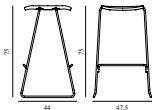

Just Barstool 75 cm Full Upholstery Chrome

Colli: 1
Size & Weight: H: 75 x VV: 47,5 x D: 44 x SH: 75 cm - 6,9 kg
Packing: Brown Box - H: 1000 x L: 500 x D: 500 cm
Material: Shell: Lacquered Oak Veneer, Legs: Chrome, Upholstery: See price groups.
Production time: 6 weeks

709831 Group 1	SEK	<i>Contract Price</i> 6.172,00
709832 Group 2	SEK	<i>Contract Price</i> 6.284,00
709833 Group 3	SEK	<i>Contract Price</i> 6.340,00
709834 Group 4	SEK	<i>Contract Price</i> 6.512,00
709835 Group 5	SEK	<i>Contract Price</i> 6.684,00
709836 Group 6	SEK	<i>Contract Price</i> 7.084,00
709837 Group 7	SEK	<i>Contract Price</i> 7.256,00