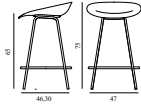

Maintenance: Clean with a damp cloth.

Mat Barstool 65 cm Cream Steel

| | |
|------------------|--|
| Colli: | 1 |
| Size & Weight: | H: 75 x W: 47 x D: 46,3 x SH: 65 cm - 5,1 kg |
| Packing: | Brown Box - H: 88 x L: 55,5 x D: 52 cm |
| Material: | Shell: Hemp Fibers. Legs: Powder Coated Steel. |
| Production time: | 2 weeks |