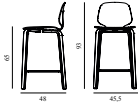

MY CHAIR BARSTOOL 65 CM FRONT UPHOLSTERY WOOD

Design: Nicholai Wiig Hansen, 2013
Duty Code: 9401610000
Made in: Lithuania
Price Groups: 1) Oceanic, Aquarius
2) Synergy, Remix, Main Line Flax
3) Yoredale, Canvas
4) Steelcut Trio, City Velvet
5) Hallingdal, Fiord, Divina Melange, Divina MD, Divina
6) Zero, Vidar
7) Ultra Leather, Elle

My Chair Barstool 65 cm Front Upholstery Oak

Colli: 1
Size & Weight: H: 93 x W: 45,5 x D: 48 x SH: 65 cm - 6,2 kg
Packing: Brown Box - H: 97 x L: 55 x D: 50,5 cm
Material: Shell: Lacquered Oak Veneer, PU Foam and Front Upholstery, Legs: Lacquered Oak Veneer; Upholstery: See price groups.
Production time: 6 weeks

710051 Group 1	SEK	<i>Contract Price</i> 6.684,00
710052 Group 2	SEK	<i>Contract Price</i> 6.856,00
710053 Group 3	SEK	<i>Contract Price</i> 6.972,00
710054 Group 4	SEK	<i>Contract Price</i> 7.140,00
710055 Group 5	SEK	<i>Contract Price</i> 7.312,00
710056 Group 6	SEK	<i>Contract Price</i> 7.828,00
710057 Group 7	SEK	<i>Contract Price</i> 8.000,00