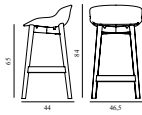

Hyg Barstool 65 cm Front Upholstery Olive & Black Oak
Colli: 1
Size & Weight: H: 84 x W: 46,5 x D: 44 x SH: 65 cm - 5,4 kg
Packing: Brown Box - H: 86 x L: 48,5 x D: 47 cm - 7,4 kg
M3: 0,196
Material: Shell: Polypropylene with PU foam and front upholstery. Legs: Painted and lacquered oak, Upholstery: See price groups.
Production time: 5 weeks

709341 Group 1	SEK	<i>Contract Price</i> 5.372,00
709342 Group 2	SEK	<i>Contract Price</i> 5.428,00
709343 Group 3	SEK	<i>Contract Price</i> 5.600,00
709344 Group 4	SEK	<i>Contract Price</i> 5.772,00
709345 Group 5	SEK	<i>Contract Price</i> 5.940,00
709346 Group 6	SEK	<i>Contract Price</i> 6.512,00
709347 Group 7	SEK	<i>Contract Price</i> 6.684,00