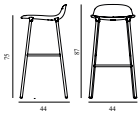

Form Barstool 75 cm Full Upholstery White Steel

Colli: 1
Size & Weight: H: 87 x W: 44 x D: 44 x SH: 75 cm - 5 kg
Packing: Brown Box - H: 94,5 x L: 49,5 x D: 48,35 cm - 5 kg
Material: Shell: Polypropylene, PU Foam, Legs: Powder Coated Steel, Upholstery: See price groups.
Production time: 6 weeks

708111 Group 1	SEK	<i>Contract Price</i> 4.112,00
708112 Group 2	SEK	<i>Contract Price</i> 4.228,00
708113 Group 3	SEK	<i>Contract Price</i> 4.456,00
708114 Group 4	SEK	<i>Contract Price</i> 4.456,00
708115 Group 5	SEK	<i>Contract Price</i> 4.684,00
708116 Group 6	SEK	<i>Contract Price</i> 5.140,00
708117 Group 7	SEK	<i>Contract Price</i> 5.256,00