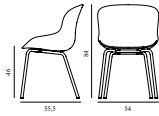

Hyg Chair Full Upholstery Sand Steel

Colli: 1
Size & Weight: H: 84 x W: 54 x D: 55,5 x SH: 46 cm - 7,5 kg
Packing: Brown Box - H: 86 x L: 57,5 x D: 56 cm - 9,9 kg
Material: Shell: Polypropylene with PU foam and full upholstery. Legs: Powder Coated Steel, Upholstery: See price groups
Production time: 5 weeks

708651 Group 1	SEK	<i>Contract Price</i> 6.056,00
708652 Group 2	SEK	<i>Contract Price</i> 6.172,00
708653 Group 3	SEK	<i>Contract Price</i> 6.340,00
708654 Group 4	SEK	<i>Contract Price</i> 6.856,00
708655 Group 5	SEK	<i>Contract Price</i> 7.200,00
708656 Group 6	SEK	<i>Contract Price</i> 8.340,00
708657 Group 7	SEK	<i>Contract Price</i> 9.312,00