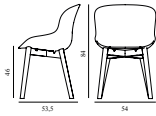

Hyg Chair Front Upholstery Sand & Oak

Colli: 1
Size & Weight: H: 84 x W: 54 x D: 53,5 x SH: 46 cm - 7,6 kg
Packing: Brown Box - H: 86 x L: 57,5 x D: 56 cm - 9,1 kg
Material: Shell: Polypropylene with PU foam and front upholstery. Legs: Lacquered oak, Upholstery: See price groups.
Production time: 5 weeks

708461 Group 1	SEK	<i>Contract Price</i> 5.600,00
708462 Group 2	SEK	<i>Contract Price</i> 5.712,00
708463 Group 3	SEK	<i>Contract Price</i> 5.940,00
708464 Group 4	SEK	<i>Contract Price</i> 6.112,00
708465 Group 5	SEK	<i>Contract Price</i> 6.340,00
708466 Group 6	SEK	<i>Contract Price</i> 6.972,00
708467 Group 7	SEK	<i>Contract Price</i> 7.200,00