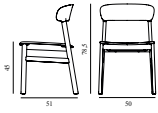

Herit Chair Smoked Oak

Colli: 1
Size & Weight: H: 78,5 x W: 50 x D: 51 x SH: 45 cm - 6,2 kg
Packing: Brown Box - H: 96 x L: 70 x D: 53 cm (2 pcs) - 15,2 kg
Material: Shell: Polypropylene, Legs: Painted and Lacquered Oak
Production time: 2 weeks