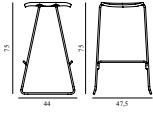

JUST BARSTOOL 75 CM STEEL

Design: Iskos-Berlin, 2016
Duty Code: 9401790000
Made in: Poland
Construction: Just is delivered assembled.
Maintenance: Clean with damp cloth.

Just Barstool 75 cm Chrome

Colli: 1
Size & Weight: H: 75 x W: 47,5 x D: 44 x SH: 75 cm - 6,6 kg
Packing: Brown Box - H: 101,4 x L: 50,75 l x D: 50,7 cm - 29,2 kg
Material: Lacquered Oak Veneer, Legs: Chrome/steel
Production time: 2 weeks

SEK *Contract Price*
2.800,00