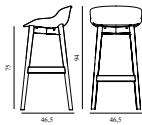

Hyg Barstool 75 cm Front Upholstery Black & Black Oak

Colli: 1
Size & Weight: H: 94 x W: 46,5 x D: 46,5 x SH: 75 cm - 5,9 kg
Packing: Brown Box - H: 96 x L: 49,5 x D: 48,5 cm - 7,9 kg
M3: 0,2305
Material: Shell: Polypropylene with PU foam and front upholstery. Legs: Painted and lacquered oak, Upholstery: See price groups.
Production time: 5 weeks

709551 Group 1	SEK	<i>Contract Price</i> 5.372,00
709552 Group 2	SEK	<i>Contract Price</i> 5.428,00
709553 Group 3	SEK	<i>Contract Price</i> 5.600,00
709554 Group 4	SEK	<i>Contract Price</i> 5.772,00
709555 Group 5	SEK	<i>Contract Price</i> 5.940,00
709556 Group 6	SEK	<i>Contract Price</i> 6.512,00
709557 Group 7	SEK	<i>Contract Price</i> 6.684,00