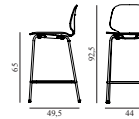

My Chair Barstool 65 cm Chrome & Oak

Colli: 1
Size & Weight: H: 92,5 x W: 44 x D: 49,5 x SH: 65 cm - 6 kg
Packing: Brown Box - H: 97 x L: 55 x D: 50,5 cm
Material: Shell: Lacquered Oak Veneer, Legs: Chrome
Production time: 4 weeks

Contract Price
SEK 4.628,00