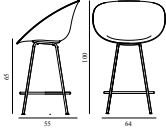

Mat Bar Armchair 65 cm Front Upholstery Hemp Cream Steel

Colli: 1
Size & Weight: H: 100 x W: 64 x D: 55 x SH: 65 cm - 6,6 kg
Packing: Brown Box - H: 111 x L: 66 x D: 57 cm
Material: Shell: Hemp Fibers. Legs: Powder Coated Steel. Upholstery: See price groups
Production time: 8 weeks

713321 Group 1	SEK	<i>Contract Price</i> 6.112,00
713322 Group 2	SEK	<i>Contract Price</i> 6.228,00
713323 Group 3	SEK	<i>Contract Price</i> 6.572,00
713324 Group 4	SEK	<i>Contract Price</i> 6.628,00
713325 Group 5	SEK	<i>Contract Price</i> 6.856,00
713326 Group 6	SEK	<i>Contract Price</i> 7.600,00
713327 Group 7	SEK	<i>Contract Price</i> 7.828,00