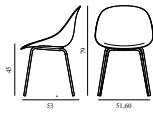

Mat Chair Front Upholstery Hemp Black Steel		
Colli:	1	
Size & Weight:	H: 79 x W: 51,6 x D: 53 x SH: 45 cm - 4,6 kg	
Packing:	Brown Box - H: 81 x L: 65 x D: 56 cm	
Material:	Shell: Hemp Fibers. Legs: Powder Coated Steel. Upholstery: See price groups	
Production time:	8 weeks	
713041 Group 1	SEK	<i>Contract Price</i> 4.912,00
713042 Group 2	SEK	<i>Contract Price</i> 4.972,00
713043 Group 3	SEK	<i>Contract Price</i> 5.312,00
713044 Group 4	SEK	<i>Contract Price</i> 5.372,00
713045 Group 5	SEK	<i>Contract Price</i> 5.600,00
713046 Group 6	SEK	<i>Contract Price</i> 6.228,00
713047 Group 7	SEK	<i>Contract Price</i> 6.456,00