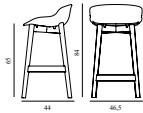

Hyg Barstool 65 cm Front Upholstery Black & Black Oak

Colli: 1
Size & Weight: H: 84 x W: 46,5 x D: 44 x SH: 65 cm - 5,4 kg
Packing: Brown Box - H: 86 x L: 48,5 x D: 47 cm - 7,4 kg
M3: 0,196
Material: Shell: Polypropylene with PU foam and front upholstery. Legs: Painted and lacquered oak, Upholstery: See price groups.
Production time: 5 weeks

709331 Group 1	SEK	<i>Contract Price</i> 5.372,00
709332 Group 2	SEK	<i>Contract Price</i> 5.428,00
709333 Group 3	SEK	<i>Contract Price</i> 5.600,00
709334 Group 4	SEK	<i>Contract Price</i> 5.772,00
709335 Group 5	SEK	<i>Contract Price</i> 5.940,00
709336 Group 6	SEK	<i>Contract Price</i> 6.512,00
709337 Group 7	SEK	<i>Contract Price</i> 6.684,00