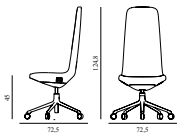

Off Chair High 5W Gas Lift Black Alu

Colli: 1
Size & Weight: H: 124,8 x W: 72,5 x D: 72,5 x SH: 45 cm - 16,2 kg
Packing: Brown Box - H: 134 x L: 69 x D: 72 cm - 17,2 kg
M3: 0,6657
Material: Seat: Rigid PU foam and full upholstery with a steel reinforcement structure inside, Legs and armrests: Powder coated aluminum with five wheels, Upholstery: See price groups.
Production time: 5 weeks

710541 Group 1	SEK	<i>Contract Price</i> 12.456,00
710542 Group 2	SEK	<i>Contract Price</i> 12.572,00
710543 Group 3	SEK	<i>Contract Price</i> 13.084,00
710544 Group 4	SEK	<i>Contract Price</i> 13.428,00
710545 Group 5	SEK	<i>Contract Price</i> 13.940,00
710546 Group 6	SEK	<i>Contract Price</i> 15.200,00
710547 Group 7	SEK	<i>Contract Price</i> 16.400,00