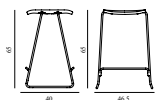

Just Barstool 65 cm Black Steel		
Colli:	1	
Size & Weight:	H: 65 x W: 46,5 x D: 40 x SH: 65 cm - 6,3 kg	
Packing:	Brown Box - H: 101,4 x L: 50,7 x D: 50,7 cm - 27,8 kg	
Material:	Lacquered Oak Veneer or Painted and Lacquered Ash Veneer, Legs: Powder Coated Steel / Chrome.	
Production time:	2 weeks	
	SEK	<i>Contract Price</i> 2.800,00
602555 Oak	602671 Black Ash