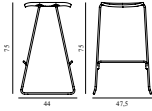

JUST BARSTOOL 75 CM FULL UPHOLSTERY STEEL

Design: Iskos-Berlin, 2014

Duty Code: 9401710000

Made in: Poland

Price Groups: 1) Oceanic, Aquarius

2) Synergy, Remix, Main Line Flax

3) Yoredale, Canvas

4) Steelcut Trio, City Velvet

5) Hallingdal, Fiord, Divina Melange, Divina MD, Divina

6) Zero, Vidar

7) Ultra Leather, Elle

Just Barstool 75 cm Full Upholstery Black Steel

Colli: 1
Size & Weight: H: 75 x VV: 47,5 x D: 44 x SH: 75 cm - 6,9 kg
Packing: Brown Box - H: 1000 x L: 500 x D: 500 cm
Material: Shell: Lacquered Oak Veneer, Legs: Powder Coated Steel, Upholstery: See price groups.
Production time: 6 weeks

709811 Group 1	SEK	<i>Contract Price</i> 6.172,00
709812 Group 2	SEK	<i>Contract Price</i> 6.284,00
709813 Group 3	SEK	<i>Contract Price</i> 6.340,00
709814 Group 4	SEK	<i>Contract Price</i> 6.512,00
709815 Group 5	SEK	<i>Contract Price</i> 6.684,00
709816 Group 6	SEK	<i>Contract Price</i> 7.084,00
709817 Group 7	SEK	<i>Contract Price</i> 7.312,00