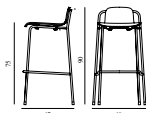

STUDIO BAR ARMCHAIR 65 CM FULL UPHOLSTERY

Design: Simon Legald, 2020
Duty Code: 9401710000
Made in: Lithuania
Price Groups: 1) Oceanic, Aquarius
2) Synergy, Remix, Main Line Flax
3) Yoredale, Canvas
4) Steelcut Trio, City Velvet
5) Hallingdal, Fiord, Divina Melange, Divina MD, Divina
6) Zero, Vidar
7) Ultra Leather, Elle

Studio Bar Armchair 65 cm Full Upholstery Black Steel		
Colli:	1	
Size & Weight:	H: 103 x W: 60 x D: 57 x SH: 65 cm - 9,2 kg	
Packing:	Brown Box - H: 104,5 x L: 59 x D: 62 cm - 10,9 kg	
Material:	Shell: Lacquered oak veneer or painted and lacquered ash veneer and full upholstery, Legs: Powder coated steel, Upholstery: See price groups.	
Production time:	5 weeks	
711511 Group 1	SEK	<i>Contract Price</i> 6.056,00
711512 Group 2	SEK	<i>Contract Price</i> 6.172,00
711513 Group 3	SEK	<i>Contract Price</i> 6.628,00
711514 Group 4	SEK	<i>Contract Price</i> 6.740,00
711515 Group 5	SEK	<i>Contract Price</i> 7.084,00
711516 Group 6	SEK	<i>Contract Price</i> 8.112,00
711517 Group 7	SEK	<i>Contract Price</i> 8.456,00

STUDIO BARSTOOL 75 CM STEEL

Design: Simon Legald, 2018
Duty Code: 9401790000
Made in: Lithuania
Construction: Studio is made in molded oak veneer. Comes with a clear lacquer or in a painted version. Legs are made of powder coated steel tubes. Stackable.
Maintenance: Clean with damp cloth.

Studio Barstool 75 cm Black Steel			
Colli:	1		
Size & Weight:	H: 90 x W: 48 x D: 47 x SH: 75 cm - 5,6 kg		
Packing:	Brown Box - H: 102,5 x L: 56 x D: 53 cm - 8 kg		
Material:	Shell: Lacquered Oak Veneer or Painted and Lacquered Ash Veneer; Legs: Powder Coated Steel		
Production time:	2 weeks		
			<i>Contract Price</i> SEK 3.028,00
601796 Oak	601797 Light Grey	601798 Brown	601799 Green
601800 Black