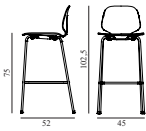

My Chair Barstool 75 cm Black Steel & Black

Colli:	1
Size & Weight:	H: 102,5 x W: 45 x D: 52 x SH: 75 cm - 6,4 kg
Packing:	Brown Box - H: 108 x L: 55 x D: 50,5 cm
Material:	Shell: Painted and Lacquered Ash Veneer, Legs: Powder Coated Steel
Production time:	4 weeks