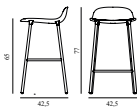

Form Barstool 65 cm Full Upholstery White Steel

Colli: 1
Size & Weight: H: 77 x W: 42,5 x D: 42,5 x SH: 65 cm - 4,5 kg
Packing: Brown Box - H: 92,5 x L: 48,5 x D: 49 cm - 7 kg
Material: Shell: Polypropylene, PU Foam, Legs: Powder Coated Steel, Upholstery: See price groups.
Production time: 6 weeks

708001 Group 1		<i>Contract Price</i>
	SEK	4.112,00
708002 Group 2		<i>Contract Price</i>
	SEK	4.228,00
708003 Group 3		<i>Contract Price</i>
	SEK	4.456,00
708004 Group 4		<i>Contract Price</i>
	SEK	4.456,00
708005 Group 5		<i>Contract Price</i>
	SEK	4.684,00
708006 Group 6		<i>Contract Price</i>
	SEK	5.140,00
708007 Group 7		<i>Contract Price</i>
	SEK	5.256,00