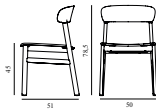

Herit Chair Upholstery Oak

Colli: 1
Size & Weight: H: 78,5 x W: 50 x D: 51 x SH: 45 cm - 6,2 kg
Packing: Brown Box - H: 96 x L: 70 x D: 53 cm (2 pcs) - 15,2 kg
Material: Backrest: Polypropylene, Seat: Camira/Synergy or Sørensen/Spectrum Leather; Legs: Oak
Production time: 2 weeks

1401010 Synergy Grey	<i>Contract Price</i> SEK 5.372,00	1401011 Synergy Black	<i>Contract Price</i> SEK 5.372,00
1401012 Synergy Sand	<i>Contract Price</i> SEK 5.372,00	1401013 Synergy Dusty Green	<i>Contract Price</i> SEK 5.372,00
1401018 Spectrum Leather White	<i>Contract Price</i> SEK 7.140,00	1401019 Spectrum Leather Grey	<i>Contract Price</i> SEK 7.140,00
1401020 Spectrum Leather Black	<i>Contract Price</i> SEK 7.140,00	1401021 Spectrum Leather Sand	<i>Contract Price</i> SEK 7.140,00
1401022 Spectrum Leather Dusty Green	<i>Contract Price</i> SEK 7.140,00