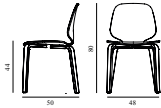

My Chair Front Upholstery Black

Colli: 1
Size & Weight: H: 80 x W: 48 x D: 50 x SH: 44 cm - 6,6 kg
Packing: Brown Box - H: 100 x L: 54 x D: 67 cm - 9,6 kg
Material: Shell: Painted and Lacquered Ash Veneer; PU Foam and Front Upholstery; Legs: Painted and Lacquered Ash Veneer; Upholstery: See price groups.
Production time: 6 weeks

709871 Group 1	SEK	<i>Contract Price</i> 4.684,00
709872 Group 2	SEK	<i>Contract Price</i> 4.740,00
709873 Group 3	SEK	<i>Contract Price</i> 4.972,00
709874 Group 4	SEK	<i>Contract Price</i> 5.200,00
709875 Group 5	SEK	<i>Contract Price</i> 5.372,00
709876 Group 6	SEK	<i>Contract Price</i> 6.000,00
709877 Group 7	SEK	<i>Contract Price</i> 6.172,00