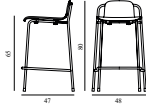

STUDIO BARSTOOL 65 CM STEEL

Design: Simon Legald, 2018
Duty Code: 9401790000
Made in: Lithuania
Construction: Studio is made in molded oak veneer. Comes with a clear lacquer or in a painted version. Legs are made of powder coated steel tubes. Stackable.
Maintenance: Clean with damp cloth.

Studio Barstool 65 cm Black Steel			
Colli:	1		
Size & Weight:	H: 80 x VV: 48 x D: 47 x SH: 65 cm - 5,3 kg		
Packing:	Brown Box - H: 92 x L: 56 x D: 53 cm - 7,7 kg		
M3:	0,2731		
Material:	Shell: Lacquered Oak Veneer or Painted and Lacquered Ash Veneer, Legs: Powder Coated Steel		
Production time:	2 weeks		
			Contract Price 3.028,00
			SEK
	601791 Oak		601792 Light Grey
	601793 Brown		601794 Green
	601795 Black		

STUDIO BARSTOOL 65 CM FRONT UPHOLSTERY STEEL

Design: Simon Legald, 2018
Duty Code: 9401710000
Price Groups: 1) Oceanic, Aquarius
2) Synergy, Remix, Main Line Flax
3) Yoredale, Canvas
4) Steelcut Trio, City Velvet
5) Hallingdal, Fiord, Divina Melange, Divina MD, Divina
6) Zero, Vidar
7) Ultra Leather, Elle

Studio Barstool 65 cm Front Upholstery Oak & Black Steel		
Colli:	1	
Size & Weight:	H: 80 x VV: 48 x D: 47 x SH: 65 cm - 5,6 kg	
Packing:	Brown Box - H: 92 x L: 56 x D: 53 cm - 8 kg	
M3:	0,2731	
Material:	Shell: Lacquered Oak Veneer and Front Upholstery, Legs: Powder Coated Steel, Upholstery: See price groups.	
Production time:	5 weeks	
711341 Group 1	SEK	Contract Price 5.140,00
711342 Group 2	SEK	Contract Price 5.256,00
711343 Group 3	SEK	Contract Price 5.484,00
711344 Group 4	SEK	Contract Price 5.484,00
711345 Group 5	SEK	Contract Price 5.712,00
711346 Group 6	SEK	Contract Price 6.056,00
711347 Group 7	SEK	Contract Price 6.284,00