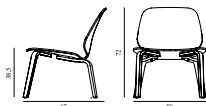

My Chair Lounge Walnut

Colli: 1
Size & Weight: H: 72 x W: 58 x D: 67 x SH: 38,5 cm - 7,9 kg
Packing: Brown Box - H: 76,5 x L: 67 x D: 62,5 cm - 11,1 kg
Material: Shell and Legs: Lacquered Walnut Veneer
Production time: 4 weeks

SEK *Contract Price*
3.884,00