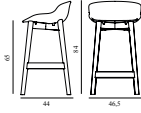

HYG BARSTOOL 65 CM FRONT UPHOLSTERY WOOD

Design: Simon Legald, 2019
Duty Code: 9401610000
Made in: Denmark
Price Groups: 1) Oceanic, Aquarius
2) Synergy, Remix, Main Line Flax
3) Yoredale, Canvas
4) Steelcut Trio, City Velvet
5) Hallingdal, Fiord, Divina Melange, Divina MD, Divina
6) Zero, Vidar
7) Ultra Leather, Elle

Hyg Barstool 65 cm Front Upholstery White & Oak

Colli: 1
Size & Weight: H: 84 x VV: 46,5 x D: 44 x SH: 65 cm - 5,4 kg
Packing: Brown Box - H: 86 x L: 48,5 x D: 47 cm - 7,4 kg
M3: 0,196
Material: Shell: Polypropylene with PU foam and front upholstery. Legs: Lacquered oak, Upholstery: See price groups.
Production time: 5 weeks

709251 Group 1	SEK	<i>Contract Price</i> 5.372,00
709252 Group 2	SEK	<i>Contract Price</i> 5.428,00
709253 Group 3	SEK	<i>Contract Price</i> 5.600,00
709254 Group 4	SEK	<i>Contract Price</i> 5.772,00
709255 Group 5	SEK	<i>Contract Price</i> 5.940,00
709256 Group 6	SEK	<i>Contract Price</i> 6.512,00
709257 Group 7	SEK	<i>Contract Price</i> 6.684,00