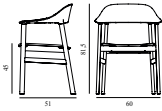

Herit Armchair Smoked Oak

Colli: 1
Size & Weight: H: 81,5 x W: 60 x D: 51 x SH: 45 cm - 7 kg
Packing: Brown Box - H: 88 x L: 60 x D: 54 cm - 9,3 kg
Material: Shell: Polypropylene, Legs: Painted and Lacquered Oak
Production time: 2 weeks

SEK Contract Price
4.912,00

1401033 White	1401034 Grey	1401035 Black	1401036 Sand
1401037 Dusty Green