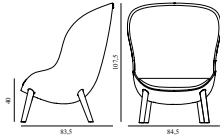

HYG LOUNGE CHAIR HIGH

Design: Simon Legald, 2018
Duty Code: 9401610000
Made in: Lithuania
Price Groups: 1) Oceanic, Aquarius
2) Synergy, Remix, Main Line Flax
3) Yoredale, Canvas
4) Steelcut Trio, City Velvet
5) Hallingdal, Fiord, Divina Melange, Divina MD, Divina
6) Zero, Vidar
7) Ultra Leather, Elle

Hyg Lounge Chair High Oak

Colli: 1
Size & Weight: H: 107,5 x W: 84,5 x D: 83,5 x SH: 40 cm - 17 kg
Packing: Brown Box - H: 115 x L: 92 x D: 88 cm - 23,4 kg
Material: Shell: Hard Molded PU Foam w. Steel Reinforcement, Cushion: Soft Molded PU Foam, Legs: Oak, Upholstery: See price groups
Production time: 6 weeks

709151 Group 1	SEK	<i>Contract Price</i> 16.284,00
709152 Group 2	SEK	<i>Contract Price</i> 16.912,00
709153 Group 3	SEK	<i>Contract Price</i> 18.056,00
709154 Group 4	SEK	<i>Contract Price</i> 18.856,00
709155 Group 5	SEK	<i>Contract Price</i> 19.884,00
709156 Group 6	SEK	<i>Contract Price</i> 23.028,00
709157 Group 7	SEK	<i>Contract Price</i> 25.484,00