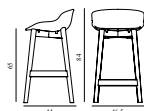

HYG BARSTOOL 65 CM WOOD

Design: Simon Legald, 2019

Duty Code: 9401690000

Made in: Denmark

Construction: A shell of high-strength polypropylene is mounted with four screws to a wooden base. The Hyg barstool wood is available with front or full upholstery following the shell color. The Hyg barstool wood is delivered fully assembled.

Maintenance: Polypropylene shell: Clean with a damp cloth. Textile: Clean with textile or upholstery cleaner. Leather: Clean with a damp cloth. Use warm water with soap flakes. Frequent vacuuming with a soft fitting is recommended for both textile and leather to preserve color and appearance.

Hyg Barstool 65 cm Oak

Colli: 1
Size & Weight: H: 84 x W: 46,5 x D: 44 x SH: 65 cm - 5,3 kg
Packing: Brown Box - H: 86 x L: 48,5 x D: 47 cm - 7,3 kg
Material: Shell: Polypropylene. Legs: Lacquered oak.
Production time: 2 weeks

SEK *Contract Price*
3.600,00

604386 White	604387 Grey	604388 Black	604389 Olive
604390 Sand