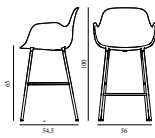

Form Bar Armchair 65 cm Full Upholstery Green Steel

Colli: 1
Size & Weight: H: 100 x W: 56 x D: 54,5 x SH: 65 cm - 6,4 kg
Packing: Brown Box - H: 100 x L: 52,5 x D: 58 cm - 8,7 kg
Material: Shell: Polypropylene, PU Foam, Legs: Powder Coated Steel, Upholstery: See price groups.
Production time: 6 weeks

708291 Group 1	SEK	<i>Contract Price</i> 6.284,00
708292 Group 2	SEK	<i>Contract Price</i> 6.400,00
708293 Group 3	SEK	<i>Contract Price</i> 6.856,00
708294 Group 4	SEK	<i>Contract Price</i> 7.084,00
708295 Group 5	SEK	<i>Contract Price</i> 7.428,00
708296 Group 6	SEK	<i>Contract Price</i> 8.456,00
708297 Group 7	SEK	<i>Contract Price</i> 8.800,00

FORM BARSTOOL 75 CM WOOD

Design: Simon Legald, 2016
Awards: German Design Award 2016, Germany - "Special Mention" & IF Product Design Award 2016, Germany
Duty Code: 9401790000
Made in: Denmark
Construction: The shell is made of high-quality polypropylene (PP) and has been molded using one single injection, ensuring an extremely strong construction with the finest surface possible. The molded connectors match the legs in color, creating a seamless transition from legs to shell. Form is delivered assembled.
Maintenance: Clean with damp cloth.