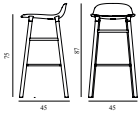

Contract Price 3.712,00
SEK			
602804 White	602805 Grey	602806 Black	602807 Blue
602808 Green	602809 Red		

FORM BARSTOOL 75 CM FULL UPHOLSTERY WOOD

Design: Simon Legald, 2016
Awards: German Design Award 2016, Germany - "Special Mention" & IF Product Design Award 2016, Germany
Duty Code: 9401610000
Made in: Poland
Price Groups: 1) Oceanic, Aquarius
2) Synergy, Remix, Main Line Flax
3) Yoredale, Canvas
4) Steelcut Trio, City Velvet
5) Hallingdal, Fiord, Divina Melange, Divina MD, Divina
6) Zero, Vidar
7) Ultra Leather, Elle

Form Barstool 75 cm Full Upholstery Oak

Colli: 1
Size & Weight: H: 87 x W: 45 x D: 45 x SH: 75 cm - 4,1 kg
Packing: Brown Box - H: 94,5 x L: 49,5 x D: 48,5 cm - 5,3 kg
Material: Shell: Polypropylene, PU Foam, Legs: Oak, Upholstery: See price groups.
Production time: 6 weeks

708071 Group 1	Contract Price SEK 6.172,00
708072 Group 2	Contract Price SEK 6.172,00
708073 Group 3	Contract Price SEK 6.400,00
708074 Group 4	Contract Price SEK 6.512,00
708075 Group 5	Contract Price SEK 6.628,00
708076 Group 6	Contract Price SEK 7.084,00
708077 Group 7	Contract Price SEK 7.312,00