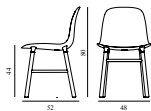

Form Chair Black Oak

Colli: 1
Size & Weight: H: 80 x W: 48 x D: 52 x SH: 44 cm - 4 kg
Packing: Brown Box - H: 97,3 x L: 51 x D: 60 cm (2 pcs) - 11 kg
Material: Shell: Polypropylene, Legs: Painted and Lacquered Oak.
Production time: 2 weeks

Contract Price
SEK 2.456,00

603200 White	603201 Grey	603202 Black	603203 Blue
603204 Green	603205 Red