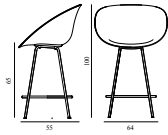

Mat Bar Armchair 65 cm Front Upholstery Hemp Black Steel

Coll: I
Size & Weight: H: 100 x W: 64 x D: 55 x SH: 65 cm - 6,6 kg
Packing: Brown Box - H: 111 x L: 66 x D: 57 cm
Material: Shell: Hemp Fibers. Legs: Powder Coated Steel. Upholstery: See price groups
Production time: 8 weeks

713341 Group 1	SEK	<i>Contract Price</i> 6.112,00
713342 Group 2	SEK	<i>Contract Price</i> 6.228,00
713343 Group 3	SEK	<i>Contract Price</i> 6.572,00
713344 Group 4	SEK	<i>Contract Price</i> 6.628,00
713345 Group 5	SEK	<i>Contract Price</i> 6.856,00
713346 Group 6	SEK	<i>Contract Price</i> 7.600,00
713347 Group 7	SEK	<i>Contract Price</i> 7.828,00