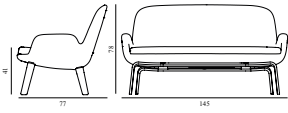

Era Sofa Black Oak		
Colli:	1	
Size & Weight:	H: 78 x W: 145 x D: 77 x SH: 41 cm - 27,2 kg	
Packing:	Brown Box - H: 86,5 x L: 150,5 x D: 88,5 cm - 41,8 kg	
Material:	Shell: Hard Molded PU Foam w. Steel Reinforcement, Cushion: Soft Molded PU Foam, Legs: Painted and Lacquered Oak Veneer, Upholstery: See price groups.	
Production time:	6 weeks	

707181 Group 1	SEK	<i>Contract Price</i> 26.972,00
707182 Group 2	SEK	<i>Contract Price</i> 27.428,00
707183 Group 3	SEK	<i>Contract Price</i> 29.372,00
707184 Group 4	SEK	<i>Contract Price</i> 29.940,00
707185 Group 5	SEK	<i>Contract Price</i> 31.200,00
707186 Group 6	SEK	<i>Contract Price</i> 35.312,00
707187 Group 7	SEK	<i>Contract Price</i> 40.228,00