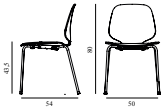

MY CHAIR CHROME & STEEL

Design: Nicholai Wiig Hansen, 2013
Awards: Interior Innovation Award – Winner 2014, Germany
Duty Code: 9401790000
Made in: Lithuania
Construction: My Chair consists of a shell made in molded walnut, oak or a painted ash veneer version. Comes with legs in chrome, powder coated steel or molded walnut, oak or painted ash veneer. The rubber pieces between the shell and the legs, as well as the plastic parts underneath the ends of the legs, are specially designed for Normann Copenhagen for My Chair. My Chair with chrome and steel legs are stackable - up to 6 pcs. The chair is delivered assembled. Load capacity: Max. 150 kg dynamic weight. Seat Depth: 42 cm.
Maintenance: Clean with damp cloth.

My Chair Chrome & Oak

Colli: 1
Size & Weight: H: 80 x W: 50 x D: 54 x SH: 43,5 cm - 6 kg
Packing: Brown Box - H: 100 x L: 54 x D: 67 cm (2 pcs)
Material: Shell: Lacquered Oak Veneer, Legs: Chrome
Production time: 4 weeks

SEK *Contract Price*
3.428,00