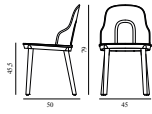

Contract Price 3.084,00
SEK				
	304064 Black		304065 White	
			304066 Grey	
	304068 Park Green			

Allez Chair Upholstery Ultra Leather PP

Colli: 1
Size & Weight: H: 79 x W: 45 x D: 50 x SH: 45,5 cm - 3,8 kg
Packing: Flat-packed: Brown Box - H: 50 x L: 44 x D: 15 cm - 3,6 kg - 0,033 m3 / Mounted: Brown Box - H: 64 x L: 47 x D: 91 cm (2 pcs)- 9,3 kg - 0,2737 m3
Material: Main body in polypropylene (PP). Seat available in polyamide (PA), molded wicker polypropylene (PP) or indoor or outdoor upholstery. Legs available in polypropylene (PP) or lacquered oak.
Color: Black, White, Grey, Warm grey (not available in Park green)
Production time: 2 weeks

Contract Price
3.256,00
SEK

	304069 Black		304070 White		304071 Grey		304072 Warm Grey

ALLEZ CHAIR OAK

Design: Simon Legald, 2021
Duty Code: 9401690000
Made in: Denmark

Construction: The Allez chair is a knock-down component-based chair consisting of seven main components of a frame, a seat, a backrest and four legs. The chair is suitable for indoor or outdoor use and all parts are replaceable. The Allez chair is gas-injection molded using pure polypropylene (PP) and weighs only 3.6 kg. The seat is available in polyamide (PA) with a subtle cut-out, molded wicker in PP or with upholstery for indoor or outdoor. The legs are available in PP or lacquered oak. The Allez chair is delivered flat-packed or can be ordered assembled. Assembly manual included. The Allez chair meets European standards Level 2 (EN 16139:2013 and EN 1022:2005).

Maintenance: Clean with a damp cloth.