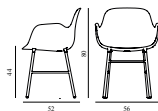

Form Armchair Full Upholstery White Steel

Colli: 1
Size & Weight: H: 80 x W: 56 x D: 52 x SH: 44 cm - 8 kg
Packing: Brown Box - H: 90 x L: 55,5 x D: 56,5 cm - 11 kg
Material: Shell: Polypropylene, PU Foam, Legs: Powder Coated Steel, Upholstery: See price groups
Production time: 6 weeks

707771 Group 1	SEK	<i>Contract Price</i> 5.828,00
707772 Group 2	SEK	<i>Contract Price</i> 5.940,00
707773 Group 3	SEK	<i>Contract Price</i> 6.400,00
707774 Group 4	SEK	<i>Contract Price</i> 6.512,00
707775 Group 5	SEK	<i>Contract Price</i> 6.856,00
707776 Group 6	SEK	<i>Contract Price</i> 8.000,00
707777 Group 7	SEK	<i>Contract Price</i> 8.340,00