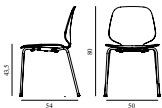

My Chair Chrome & Black

Colli: 1
Size & Weight: H: 80 x W: 50 x D: 54 x SH: 43,5 cm - 6 kg
Packing: Brown Box - H: 100 x L: 54 x D: 67 cm (2 pcs)
Material: Shell: Painted and Lacquered Ash Veneer, Legs: Chrome
Production time: 4 weeks

SEK *Contract Price*
3.600,00