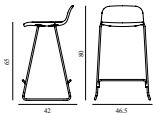

Just Barstool 65 cm w. Back Chrome

Colli: 1
Size & Weight: H: 80 x W: 46,5 x D: 42 x SH: 65 cm - 6,8 kg
Packing: Brown Box - H: 106,4 x L: 50,7 x D: 48,7 cm - 29,8 kg
Material: Lacquered Black Stained Brown Ash, Legs: Chrome/ steel
Production time: 2 weeks

SEK *Contract Price*
2.800,00