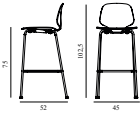

MY CHAIR BARSTOOL 75 CM FRONT UPHOLSTERY STEEL

Design: Nicholai Wiig Hansen, 2013
Duty Code: 9401710000
Made in: Lithuania
Price Groups: 1) Oceanic, Aquarius
2) Synergy, Remix, Main Line Flax
3) Yoredale, Canvas
4) Steelcut Trio, City Velvet
5) Hallingdal, Fiord, Divina Melange, Divina MD, Divina
6) Zero, Vidar
7) Ultra Leather, Elle

My Chair Barstool 75 cm Front Upholstery Chrome & Oak

Colli: 1
Size & Weight: H: 102,5 x W: 45 x D: 52 x SH: 75 cm - 7,2 kg
Packing: Brown Box - H: 108 x L: 55 x D: 50,5 cm
Material: Shell: Lacquered Oak Veneer, PU Foam and Front Upholstery, Legs: Chrome, Upholstery: See price groups.
Production time: 6 weeks

710221 Group 1	SEK	<i>Contract Price</i> 6.628,00
710222 Group 2	SEK	<i>Contract Price</i> 6.740,00
710223 Group 3	SEK	<i>Contract Price</i> 6.912,00
710224 Group 4	SEK	<i>Contract Price</i> 7.028,00
710225 Group 5	SEK	<i>Contract Price</i> 7.200,00
710226 Group 6	SEK	<i>Contract Price</i> 7.712,00
710227 Group 7	SEK	<i>Contract Price</i> 7.884,00