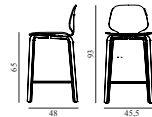

My Chair Barstool 65 cm Front Upholstery Walnut

Colli: 1
Size & Weight: H: 93 x W: 45,5 x D: 48 x SH: 65 cm - 6,2 kg
Packing: Brown Box - H: 97 x L: 55 x D: 50,5 cm
Material: Shell: Lacquered Walnut Veneer, PU Foam and Front Upholstery, Legs: Lacquered Walnut Veneer; Upholstery: See price groups.
Production time: 6 weeks

710061 Group 1	SEK	<i>Contract Price</i> 6.684,00
710062 Group 2	SEK	<i>Contract Price</i> 6.856,00
710063 Group 3	SEK	<i>Contract Price</i> 6.972,00
710064 Group 4	SEK	<i>Contract Price</i> 7.140,00
710065 Group 5	SEK	<i>Contract Price</i> 7.312,00
710066 Group 6	SEK	<i>Contract Price</i> 7.828,00
710067 Group 7	SEK	<i>Contract Price</i> 8.000,00