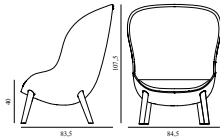

Hyg Lounge Chair High Black Oak

Colli: 1
Size & Weight: H: 107,5 x W: 84,5 x D: 83,5 x SH: 40 cm - 17 kg
Packing: Brown Box - H: 115 x L: 92 x D: 88 cm - 23,4 kg
Material: Shell: Hard Molded PU Foam w. Steel Reinforcement, Cushion: Soft Molded PU Foam, Legs: Painted and lacquered Oak, Upholstery: See price groups
Production time: 6 weeks

709161 Group 1	SEK	<i>Contract Price</i> 16.284,00
709162 Group 2	SEK	<i>Contract Price</i> 16.912,00
709163 Group 3	SEK	<i>Contract Price</i> 18.056,00
709164 Group 4	SEK	<i>Contract Price</i> 18.856,00
709165 Group 5	SEK	<i>Contract Price</i> 19.884,00
709166 Group 6	SEK	<i>Contract Price</i> 23.028,00
709167 Group 7	SEK	<i>Contract Price</i> 25.484,00