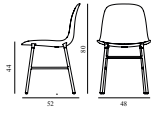

Form Chair Brass

Colli:

1

Size & Weight:

H: 80 x W: 48 x D: 52 x SH: 44 cm - 5 kg

Packing:

Brown Box - H: 97,3 x L: 51 x D: 60 cm (2 pcs) - 12,5 kg

Material:

Shell: Polypropylene, Legs: Brass Plated Steel.

Production time:

2 weeks