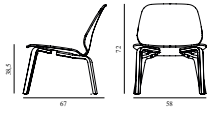

My Chair Lounge Full Upholstery Black		
Colli:	1	
Size & Weight:	H: 72 x W: 58 x D: 67 x SH: 38,5 cm - 9 kg	
Packing:	Brown Box - H: 76,5 x L: 67 x D: 62,5 cm - 12 kg	
Material:	Shell: Oak Veneer, PU Foam and Full Upholstery, Legs: Painted and Lacquered Ash Veneer; Upholstery: See price groups.	
Production time:	6 weeks	
710041 Group 1	SEK	<i>Contract Price</i> 7.656,00
710042 Group 2	SEK	<i>Contract Price</i> 7.772,00
710043 Group 3	SEK	<i>Contract Price</i> 8.056,00
710044 Group 4	SEK	<i>Contract Price</i> 8.572,00
710045 Group 5	SEK	<i>Contract Price</i> 8.972,00
710046 Group 6	SEK	<i>Contract Price</i> 10.228,00
710047 Group 7	SEK	<i>Contract Price</i> 10.684,00

MY CHAIR BARSTOOL 65 CM WOOD

Design: Nicholai Wiig Hansen, 2013
Duty Code: 9401690000

Made in: Lithuania

Construction: My Chair Barstool 65 cm consists of a shell made in molded walnut, oak or in a painted ash veneer version. Comes with legs in chrome legs in chrome, powder coated steel, molded walnut, oak or painted ash veneer. The rubber pieces between the shell and the legs, as well as the plastic parts underneath the ends of the legs, are specially designed for Normann Copenhagen for My Chair. My Chair Barstool with chrome and steel legs are stackable - up to 6 pcs. The chair is delivered assembled. Load capacity: Max. 150 kg dynamic weight. Seat Depth: 42 cm.

Maintenance: Clean with damp cloth.