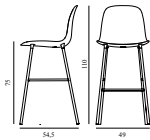

Form Bar Chair 75 cm Full Upholstery Grey Steel

Colli: 1
Size & Weight: H: 110 x W: 49 x D: 54,5 x SH: 75 cm - 5,9 kg
Packing: Brown Box - H: 110 x L: 51 x D: 56,5 cm - 8,2 kg
Material: Shell: Polypropylene, PU Foam, Legs: Powder Coated Steel, Upholstery: See price groups.
Production time: 6 weeks

708321 Group 1		<i>Contract Price</i> 5.256,00
708322 Group 2	SEK	5.256,00
708323 Group 3		<i>Contract Price</i> 5.712,00
708324 Group 4	SEK	5.828,00
708325 Group 5		<i>Contract Price</i> 6.172,00
708326 Group 6	SEK	7.084,00
708327 Group 7		<i>Contract Price</i> 7.312,00
	SEK	7.312,00