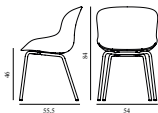

Hyg Chair Front Upholstery Grey & Grey Steel

Colli: 1
Size & Weight: H: 84 x W: 54 x D: 55,5 x SH: 46 cm - 6,7 kg
Packing: Brown Box - H: 86 x L: 57,5 x D: 56 cm - 9,1 kg
Material: Shell: Polypropylene and front upholstery. Legs: Powder Coated Steel, Upholstery: See price groups
Production time: 5 weeks

708571 Group 1	SEK	<i>Contract Price</i> 5.028,00
708572 Group 2	SEK	<i>Contract Price</i> 5.084,00
708573 Group 3	SEK	<i>Contract Price</i> 5.256,00
708574 Group 4	SEK	<i>Contract Price</i> 5.484,00
708575 Group 5	SEK	<i>Contract Price</i> 5.712,00
708576 Group 6	SEK	<i>Contract Price</i> 6.340,00
708577 Group 7	SEK	<i>Contract Price</i> 6.572,00