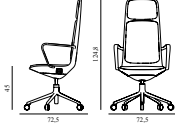

5) Hallingdal, Fiord, Divina Melange, Divina MD, Divina

6) Zero, Vidar

7) Ultra Leather, Elle

Off Armchair High 5W Gas Lift Alu With Cushion

Coll: 1
 Size & Weight: H: 124,8 x W: 72,5 x D: 72,5 x SH: 45 cm - 16,5 kg
 Packing: Brown Box - H: 134 x L: 69 x D: 72 cm - 17,5 kg
 M3: 0,6657
 Material: Seat: Rigid PU foam and full upholstery with a steel reinforcement structure inside, Legs and armrests: Polished aluminum with five wheels, Cushion: Veneer and PU foam, Upholstery: See price groups
 Production time: 5 weeks