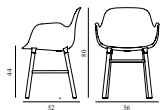

Form Armchair Oak

Colli:

1

Size & Weight:

H: 80 x W: 56 x D: 52 x SH: 44 cm - 5,3 kg

Packing:

Brown Box - H: 81,5 x L: 54 x D: 54 cm - 6,5 kg

Material:

Shell: Polypropylene, Legs: Oak.

Production time:

2 weeks