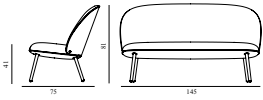

Ace Sofa Black Metallic		
Colli:	1	
Size & Weight:	H: 81 x W: 145 x D: 75 x SH: 41 cm - 27 kg	
Packing:	Brown Box - H: 78 x L: 147 x D: 61 cm - 34 kg	
Material:	Shell: Veneer, PU Foam, Steel reinforcement, Legs: Black plated steel, Upholstery: See price groups	
Production time:	6 weeks	
707431 Group 1	SEK	<i>Contract Price</i> 16.972,00
707432 Group 2	SEK	<i>Contract Price</i> 17.712,00
707433 Group 3	SEK	<i>Contract Price</i> 18.740,00
707434 Group 4	SEK	<i>Contract Price</i> 19.484,00
707435 Group 5	SEK	<i>Contract Price</i> 20.456,00
707436 Group 6	SEK	<i>Contract Price</i> 23.200,00
707437 Group 7	SEK	<i>Contract Price</i> 28.112,00