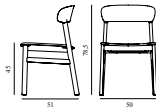

<i>Contract Price</i> 4.340,00			
SEK			
1401005 White	1401006 Grey	1401007 Black	1401008 Sand
1401009 Dusty Green			

Herit Chair Black Oak

Colli: 1
Size & Weight: H: 78,5 x W: 50 x D: 51 x SH: 45 cm - 6,2 kg
Packing: Brown Box - H: 96 x L: 70 x D: 53 cm (2 pcs) - 15,2 kg
Material: Shell: Polypropylene, Legs: Painted and Lacquered Oak.
Production time: 2 weeks

Contract Price
SEK 4.340,00