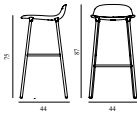

Form Barstool 75 cm Full Upholstery Green Steel

Colli: 1
Size & Weight: H: 87 x W: 44 x D: 44 x SH: 75 cm - 5 kg
Packing: Brown Box - H: 94,5 x L: 49,5 x D: 48,35 cm - 5 kg
Material: Shell: Polypropylene, PU Foam, Legs: Powder Coated Steel, Upholstery: See price groups.
Production time: 6 weeks

708151 Group 1	SEK	<i>Contract Price</i> 4.112,00
708152 Group 2	SEK	<i>Contract Price</i> 4.228,00
708153 Group 3	SEK	<i>Contract Price</i> 4.456,00
708154 Group 4	SEK	<i>Contract Price</i> 4.456,00
708155 Group 5	SEK	<i>Contract Price</i> 4.684,00
708156 Group 6	SEK	<i>Contract Price</i> 5.140,00
708157 Group 7	SEK	<i>Contract Price</i> 5.256,00