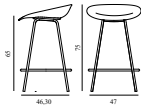

Mat Barstool 65 cm Front Upholstery Seaweed Black Steel

Colli: 1
Size & Weight: H: 75 x W: 47 x D: 46,3 x SH: 65 cm - 5,1 kg
Packing: Brown Box - H: 88 x L: 55,5 x D: 52 cm
Material: Shell: Hemp Fibers, Eelgrass. Legs: Powder Coated Steel. Upholstery: See price groups
Production time: 8 weeks

713191 Group 1	SEK	<i>Contract Price</i> 5.084,00
713192 Group 2	SEK	<i>Contract Price</i> 5.140,00
713193 Group 3	SEK	<i>Contract Price</i> 5.372,00
713194 Group 4	SEK	<i>Contract Price</i> 5.428,00
713195 Group 5	SEK	<i>Contract Price</i> 5.656,00
713196 Group 6	SEK	<i>Contract Price</i> 6.172,00
713197 Group 7	SEK	<i>Contract Price</i> 6.400,00