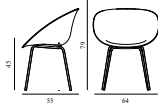

Contract Price 2.856,00
	SEK	
	609205 Hemp	
	609206 Seaweed	

MAT ARMCHAIR STEEL

Design: Foersom & Hiort-Lorenzen, 2023

Duty Code: 94015900

Made in: Denmark

Construction: Mat Chair collection comprises a hemp shell crafted in a uniquely developed compression process and mounted to powder coated steel legs. The shell is crafted using a unique blend of 75% hemp fibers, while the remaining 25% constitute a specially developed, recyclable bico binder. The Seaweed variant comprises 69% hemp fibers, 6% eelgrass (seaweed) and 25% binder. If returned to Normann Copenhagen at the end of their life, both shell and base can be recycled.

Maintenance: Clean with a damp cloth.

Mat Armchair Cream Steel

Colli: 1
Size & Weight: H: 79 x W: 64 x D: 55 x SH: 45 cm - 4,5 kg
Packing: Brown Box - H: 81 x L: 65 x D: 56 cm
Material: Shell: Hemp Fibers. Legs: Powder Coated Steel.
Production time: 2 weeks

Contract Price
3.084,00
SEK

	609209 Hemp
	609210 Seaweed

Mat Armchair Black Steel

Colli: 1
Size & Weight: H: 79 x W: 64 x D: 55 x SH: 45 cm - 4,5 kg
Packing: Brown Box - H: 81 x L: 65 x D: 56 cm
Material: Shell: Hemp Fibers. Legs: Powder Coated Steel.
Production time: 2 weeks

Contract Price
3.084,00
SEK

	609211 Hemp
	609212 Seaweed