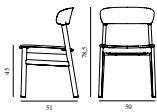

Herit Chair Upholstery Black Oak

Colli: 1
Size & Weight: H: 78,5 x W: 50 x D: 51 x SH: 45 cm - 6,2 kg
Packing: Brown Box - H: 96 x L: 70 x D: 53 cm (2 pcs) - 15,2 kg
Material: Backrest: Polypropylene, Seat: Camira/Synergy or Sørensen/Spectrum Leather; Legs: Painted and Lacquered Oak.
Production time: 2 weeks

	1401057 Synergy Black	SEK	<i>Contract Price</i> 5.372,00		1401058 Spectrum Leather Black	SEK	<i>Contract Price</i> 7.140,00

HERIT ARMCHAIR

Design: Simon Legald, 2018
Duty Code: 9401690000
Made in: Denmark
Construction: The polypropylene (PP) parts are molded and injected with a core of foam. This innovative, patented technique enables large variations in thickness without the polypropylene subsiding. Legs are made of solid wood. Herit comes assembled.
Maintenance: Clean with damp cloth.