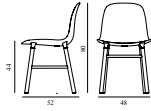

| Era Lounge Chair, Era Sofa & Era Footstool Glides | | | |
|---|--|-----------------------|-------|
|  | 900125 PE for steel / Black / 4pcs | Contract Price SEK | 12,00 |

FORM CHAIR WOOD

Design: Simon Legald, 2016
 Awards: German Design Award 2016, Germany - "Special Mention" & IF Product Design Award 2016, Germany
 Duty Code: 9401790000
 Made in: Denmark
 Construction: The shell is made of high-quality polypropylene (PP) and has been molded using one single injection, ensuring an extremely strong construction with the finest surface possible. The molded connectors match the legs in color, creating a seamless transition from legs to shell. Form is delivered assembled.
 Maintenance: Clean with damp cloth.