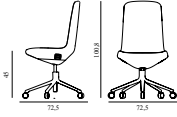

OFF CHAIR LOW 5W GAS LIFT

Design: Simon Legald, 2022
Duty Code: 9401390000
Made in: Lithuania
Price Groups: 1) Oceanic, Aquarius
2) Synergy, Remix, Main Line Flax
3) Yoredale, Canvas
4) Steelcut Trio, City Velvet
5) Hallingdal, Fiord, Divina Melange, Divina MD, Divina
6) Zero, Vidar
7) Ultra Leather, Elle

Off Chair Low 5W Gas Lift Alu

Colli: 1
Size & Weight: H: 100,8 x W: 72,5 x D: 72,5 x SH: 45 cm - 14 kg
Packing: Brown Box - H: 110 x L: 69 x D: 72 cm - 15 kg
M3: 0,5465
Material: Seat: Rigid PU foam and full upholstery with a steel reinforcement structure inside. Legs and armrests: Polished aluminum with five wheels, Upholstery: See price groups.
Production time: 5 weeks

710371 Group 1	SEK	<i>Contract Price</i> 12.000,00
710372 Group 2	SEK	<i>Contract Price</i> 12.172,00
710373 Group 3	SEK	<i>Contract Price</i> 12.572,00
710374 Group 4	SEK	<i>Contract Price</i> 12.912,00
710375 Group 5	SEK	<i>Contract Price</i> 13.372,00
710376 Group 6	SEK	<i>Contract Price</i> 14.512,00
710377 Group 7	SEK	<i>Contract Price</i> 15.484,00