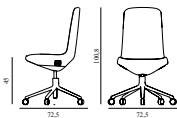

Off Chair Low 5W Gas Lift Black Alu

Colli: 1
Size & Weight: H: 100,8 x W: 72,5 x D: 72,5 x SH: 45 cm - 14 kg
Packing: Brown Box - H: 110 x L: 69 x D: 72 cm - 15 kg
M3: 0,5465
Material: Seat: Rigid PU foam and full upholstery with a steel reinforcement structure inside. Legs and armrests: Black powder coated aluminum with five wheels, Upholstery: See price groups.
Production time: 5 weeks

710381 Group 1	SEK	<i>Contract Price</i> 12.000,00
710382 Group 2	SEK	<i>Contract Price</i> 12.172,00
710383 Group 3	SEK	<i>Contract Price</i> 12.572,00
710384 Group 4	SEK	<i>Contract Price</i> 12.912,00
710385 Group 5	SEK	<i>Contract Price</i> 13.372,00
710386 Group 6	SEK	<i>Contract Price</i> 14.512,00
710387 Group 7	SEK	<i>Contract Price</i> 15.484,00