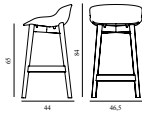

Hyg Barstool 65 cm Front Upholstery Sand & Black Oak
Colli: 1
Size & Weight: H: 84 x W: 46,5 x D: 44 x SH: 65 cm - 5,4 kg
Packing: Brown Box - H: 86 x L: 48,5 x D: 47 cm - 7,4 kg
M3: 0,196
Material: Shell: Polypropylene with PU foam and front upholstery. Legs: Painted and lacquered oak, Upholstery: See price groups.
Production time: 5 weeks

709351 Group 1	SEK	<i>Contract Price</i> 5.372,00
709352 Group 2	SEK	<i>Contract Price</i> 5.428,00
709353 Group 3	SEK	<i>Contract Price</i> 5.600,00
709354 Group 4	SEK	<i>Contract Price</i> 5.772,00
709355 Group 5	SEK	<i>Contract Price</i> 5.940,00
709356 Group 6	SEK	<i>Contract Price</i> 6.512,00
709357 Group 7	SEK	<i>Contract Price</i> 6.684,00