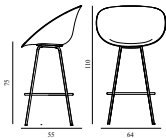

Mat Bar Armchair 75 cm Full Upholstery Black Steel

Colli: 1
Size & Weight: H: 110 x W: 64 x D: 55 x SH: 75 cm - 7 kg
Packing: Brown Box - H: 111 x L: 66 x D: 57 cm
Material: Shell: Hemp Fibers. Legs: Powder Coated Steel. Upholstery: See price groups
Production time: 8 weeks

713591 Group 1	SEK	<i>Contract Price</i> 7.028,00

713592 Group 2	SEK	<i>Contract Price</i> 7.140,00

713593 Group 3	SEK	<i>Contract Price</i> 7.600,00

713594 Group 4	SEK	<i>Contract Price</i> 7.712,00

713595 Group 5	SEK	<i>Contract Price</i> 8.056,00

713596 Group 6	SEK	<i>Contract Price</i> 9.084,00

713597 Group 7	SEK	<i>Contract Price</i> 9.428,00