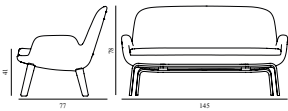

Era Sofa Walnut		
Colli:	1	
Size & Weight:	H: 78 x W: 145 x D: 77 x SH: 41 cm - 27,2 kg	
Packing:	Brown Box - H: 86,5 x L: 150,5 x D: 88,5 cm - 41,8 kg	
Material:	Shell: Hard Molded PU Foam w. Steel Reinforcement, Cushion: Soft Molded PU Foam, Legs: Walnut Veneer, Upholstery: See price groups	
Production time:	6 weeks	

707171 Group 1	SEK	<i>Contract Price</i> 26.972,00
707172 Group 2	SEK	<i>Contract Price</i> 27.428,00
707173 Group 3	SEK	<i>Contract Price</i> 29.372,00
707174 Group 4	SEK	<i>Contract Price</i> 29.940,00
707175 Group 5	SEK	<i>Contract Price</i> 31.200,00
707176 Group 6	SEK	<i>Contract Price</i> 35.312,00
707177 Group 7	SEK	<i>Contract Price</i> 40.228,00