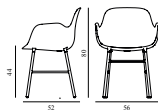

Form Armchair Full Upholstery Black Steel

Colli: 1
Size & Weight: H: 80 x W: 56 x D: 52 x SH: 44 cm - 8 kg
Packing: Brown Box - H: 90 x L: 55,5 x D: 56,5 cm - 11 kg
Material: Shell: Polypropylene, PU Foam, Legs: Powder Coated Steel, Upholstery: See price groups
Production time: 6 weeks

707761 Group 1	SEK	<i>Contract Price</i> 5.828,00
707762 Group 2	SEK	<i>Contract Price</i> 5.940,00
707763 Group 3	SEK	<i>Contract Price</i> 6.400,00
707764 Group 4	SEK	<i>Contract Price</i> 6.512,00
707765 Group 5	SEK	<i>Contract Price</i> 6.856,00
707766 Group 6	SEK	<i>Contract Price</i> 8.000,00
707767 Group 7	SEK	<i>Contract Price</i> 8.340,00