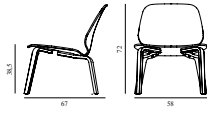

My Chair Lounge Front Upholstery Walnut

Colli: 1
Size & Weight: H: 72 x W: 58 x D: 67 x SH: 38,5 cm - 8,9 kg
Packing: Brown Box - H: 76,5 x L: 67 x D: 62,5 cm - 11,9 kg
Material: Shell: Lacquered Walnut Veneer; PU Foam and Front Upholstery; Legs: Lacquered Walnut Veneer; Upholstery: See price groups.
Production time: 6 weeks

710001 Group 1	SEK	<i>Contract Price</i> 6.684,00
710002 Group 2	SEK	<i>Contract Price</i> 6.856,00
710003 Group 3	SEK	<i>Contract Price</i> 7.084,00
710004 Group 4	SEK	<i>Contract Price</i> 7.256,00
710005 Group 5	SEK	<i>Contract Price</i> 7.428,00
710006 Group 6	SEK	<i>Contract Price</i> 8.056,00
710007 Group 7	SEK	<i>Contract Price</i> 8.284,00