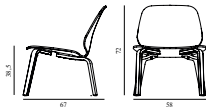

Maintenance: Clean with damp cloth.

My Chair Lounge Oak

Colli: 1
 Size & Weight: H: 72 x W: 58 x D: 67 x SH: 38,5 cm - 7,9 kg
 Packing: Brown Box - H: 76,5 x L: 67 x D: 62,5 cm - 11,1 kg
 Material: Shell and Legs: Lacquered Oak Veneer
 Production time: 4 weeks