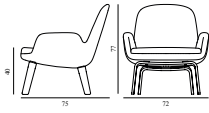

Era Lounge Chair Low Black Oak		
Colli:	1	
Size & Weight:	H: 77 x W: 72 x D: 74 x SH: 40 cm - 17 kg	
Packing:	Brown Box - H: 80,4 x L: 83,4 x D: 75,4 cm - 20 kg	
Material:	Shell: Hard Molded PU Foam w. Steel Reinforcement, Cushion: Soft Molded PU Foam, Legs: Painted and Lacquered Oak Veneer, Upholstery: See price groups.	
Production time:	6 weeks	

707041 Group 1	SEK	<i>Contract Price</i> 12.800,00
707042 Group 2	SEK	<i>Contract Price</i> 13.028,00
707043 Group 3	SEK	<i>Contract Price</i> 14.172,00
707044 Group 4	SEK	<i>Contract Price</i> 14.512,00
707045 Group 5	SEK	<i>Contract Price</i> 15.200,00
707046 Group 6	SEK	<i>Contract Price</i> 17.484,00
707047 Group 7	SEK	<i>Contract Price</i> 18.284,00