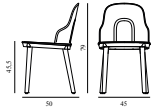

ALLEZ CHAIR PP

Design: Simon Legald, 2021

Duty Code: 9401800000

Made in: Denmark

Construction: The Allez chair is a knock-down component-based chair consisting of seven main components of a frame, a seat, a backrest and four legs. The chair is suitable for indoor or outdoor use and all parts are replaceable. The Allez chair is gas-injection molded using pure polypropylene (PP) and weighs only 3.6 kg. The seat is available in polyamide (PA) with a subtle cut-out, molded wicker in PP or with upholstery for indoor or outdoor. The legs are available in PP or lacquered oak. The Allez chair is delivered flat-packed or can be ordered assembled. Assembly manual included. The Allez chair meets European standards Level 2 (EN 16139:2013 and EN 1022:2005).

Maintenance: Clean with a damp cloth.

| Allez Chair PP | | | |
|--|---|---|----------------------------|
| Colli: | 1 | | |
| Size & Weight: | H: 79 x W: 45 x D: 50 x SH: 45,5 cm - 3,6 kg | | |
| Packing: | Flat-packed: Brown Box - H: 50 x L: 44 x D: 15 cm - 3,6 kg - 0,033 m ³ / Mounted: Brown Box - H: 64 x L: 47 x D: 91 cm (2 pcs) - 9,3 kg - 0,2737 m ³ | | |
| Material: | Main body in polypropylene (PP). Seat available in polyamide (PA), molded wicker polypropylene (PP) or indoor or outdoor upholstery. Legs available in polypropylene (PP) or lacquered oak. | | |
| Color: | Black, White, Grey, Warm grey, Park green | | |
| Production time: | 2 weeks | | |
| | | SEK | Contract Price 1.940,00 |
|  | 304040 Black |  | 304041 White |
|  | 304042 Grey |  | 304043 Warm Grey |
|  | 304044 Park Green | | |