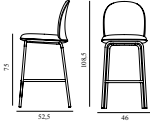

ACE BAR CHAIR 75 CM STEEL

Design: Hans Hornemann, 2019
Duty Code: 9401710000
Made in: Lithuania
Price Groups: 1) Oceanic, Aquarius
2) Synergy, Remix, Main Line Flax
3) Yoredale, Canvas
4) Steelcut Trio, City Velvet
5) Hallingdal, Fiord, Divina Melange, Divina MD, Divina
6) Zero, Vidar
7) Ultra Leather, Elle

Ace Bar Chair 75 cm Black Steel

Colli: 1
Size & Weight: H: 108,5 x W: 46 x D: 52,5 x SH: 75 cm - 12,5 kg
Packing: Brown Box - H: 110,5 x L: 48 x D: 54,5 cm
Material: Shell: Veneer, PU Foam, Steel reinforcement, Upholstery, Legs: Powder coated steel, Upholstery: See price groups
Production time: 6 weeks

707271 Group 1	SEK	<i>Contract Price</i> 8.340,00
707272 Group 2	SEK	<i>Contract Price</i> 8.400,00
707273 Group 3	SEK	<i>Contract Price</i> 8.740,00
707274 Group 4	SEK	<i>Contract Price</i> 8.972,00
707275 Group 5	SEK	<i>Contract Price</i> 9.312,00
707276 Group 6	SEK	<i>Contract Price</i> 10.228,00
707277 Group 7	SEK	<i>Contract Price</i> 11.084,00