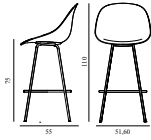

Mat Bar Chair 75 cm Front Upholstery Hemp Black Steel

Coll: I
Size & Weight: H: 110 x W: 51,6 x D: 55 x SH: 75 cm - 5,7 kg
Packing: Brown Box - H: 112 x L: 54,5 x D: 52 cm
Material: Shell: Hemp Fibers. Legs: Powder Coated Steel. Upholstery: See price groups
Production time: 8 weeks

713381 Group 1		<i>Contract Price</i> 5.884,00

713382 Group 2		<i>Contract Price</i> 5.940,00

713383 Group 3		<i>Contract Price</i> 6.284,00

713384 Group 4		<i>Contract Price</i> 6.340,00

713385 Group 5		<i>Contract Price</i> 6.572,00

713386 Group 6		<i>Contract Price</i> 7.200,00

713387 Group 7		<i>Contract Price</i> 7.428,00