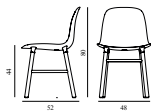

Form Chair Walnut

Colli: 1
Size & Weight: H: 80 x W: 48 x D: 52 x SH: 44 cm - 4 kg
Packing: Brown Box - H: 97,3 x L: 51 x D: 60 cm (2 pcs) - 11 kg
Material: Shell: Polypropylene, Legs: Walnut.
Production time: 2 weeks

Contract Price
SEK 3.028,00

602822 White	602823 Grey	602824 Black	602825 Blue
602826 Green	602827 Red