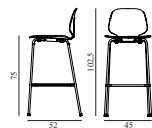

My Chair Barstool 75 cm Black Steel & Oak

Colli: 1
Size & Weight: H: 102,5 x W: 45 x D: 52 x SH: 75 cm - 6,4 kg
Packing: Brown Box - H: 108 x L: 55 x D: 50,5 cm
Material: Shell: Lacquered Oak Veneer, Legs: Powder Coated Steel
Production time: 4 weeks

SEK *Contract Price*
3.884,00