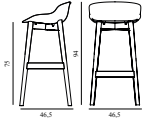

HYG BARSTOOL 75 CM FULL UPHOLSTERY WOOD

Design: Simon Legald, 2019
Duty Code: 9401610000
Made in: Denmark
Price Groups: 1) Oceanic, Aquarius
2) Synergy, Remix, Main Line Flax
3) Yoredale, Canvas
4) Steelcut Trio, City Velvet
5) Hallingdal, Fiord, Divina Melange, Divina MD, Divina
6) Zero, Vidar
7) Ultra Leather, Elle

Hyg Barstool 75 cm Full Upholstery Oak

Colli: 1
Size & Weight: H: 94 x W: 46,5 x D: 46,5 x SH: 75 cm - 6 kg
Packing: Brown Box - H: 96 x L: 49,5 x D: 48,5 cm - 8 kg
M3: 0,2305
Material: Shell: Polypropylene with PU foam and full upholstery. Legs: Lacquered oak, Upholstery: See price groups.
Production time: 5 weeks

709521 Group 1	SEK	<i>Contract Price</i> 5.884,00
709522 Group 2	SEK	<i>Contract Price</i> 5.940,00
709523 Group 3	SEK	<i>Contract Price</i> 6.228,00
709524 Group 4	SEK	<i>Contract Price</i> 6.456,00
709525 Group 5	SEK	<i>Contract Price</i> 6.740,00
709526 Group 6	SEK	<i>Contract Price</i> 7.540,00
709527 Group 7	SEK	<i>Contract Price</i> 7.828,00