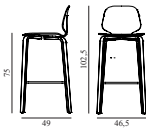

My Chair Barstool 75 cm Front Upholstery Walnut

Colli: 1
Size & Weight: H: 102,5 x W: 47 x D: 49 x SH: 75 cm - 7,3 kg
Packing: Brown Box - H: 108 x L: 55 x D: 50,5 cm
Material: Shell: Lacquered Walnut Veneer; PU Foam and Front Upholstery; Legs: Lacquered Walnut Veneer; Upholstery: See price groups.
Production time: 6 weeks

710201 Group 1	SEK	<i>Contract Price</i> 7.772,00
710202 Group 2	SEK	<i>Contract Price</i> 7.884,00
710203 Group 3	SEK	<i>Contract Price</i> 8.056,00
710204 Group 4	SEK	<i>Contract Price</i> 8.172,00
710205 Group 5	SEK	<i>Contract Price</i> 8.340,00
710206 Group 6	SEK	<i>Contract Price</i> 8.856,00
710207 Group 7	SEK	<i>Contract Price</i> 9.028,00