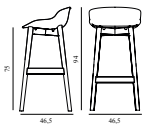

Hyg Barstool 75 cm Full Upholstery Black Oak

Colli: 1
Size & Weight: H: 94 x W: 46,5 x D: 46,5 x SH: 75 cm - 6 kg
Packing: Brown Box - H: 96 x L: 49,5 x D: 48,5 cm - 8 kg
M3: 0,2305
Material: Shell: Polypropylene with PU foam and full upholstery. Legs: Painted and lacquered oak, Upholstery: See price groups.
Production time: 5 weeks

709581 Group 1	SEK	<i>Contract Price</i> 5.884,00
709582 Group 2	SEK	<i>Contract Price</i> 5.940,00
709583 Group 3	SEK	<i>Contract Price</i> 6.228,00
709584 Group 4	SEK	<i>Contract Price</i> 6.456,00
709585 Group 5	SEK	<i>Contract Price</i> 6.740,00
709586 Group 6	SEK	<i>Contract Price</i> 7.540,00
709587 Group 7	SEK	<i>Contract Price</i> 7.828,00