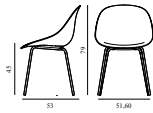

Mat Chair Front Upholstery Seaweed Black Steel		
Colli:	1	
Size & Weight:	H: 79 x W: 51,6 x D: 53 x SH: 45 cm - 4,6 kg	
Packing:	Brown Box - H: 81 x L: 65 x D: 56 cm	
Material:	Shell: Hemp Fibers, Eelgrass. Legs: Powder Coated Steel. Upholstery: See price groups	
Production time:	8 weeks	
713051 Group 1	SEK	<i>Contract Price</i> 4.912,00
713052 Group 2	SEK	<i>Contract Price</i> 4.972,00
713053 Group 3	SEK	<i>Contract Price</i> 5.312,00
713054 Group 4	SEK	<i>Contract Price</i> 5.372,00
713055 Group 5	SEK	<i>Contract Price</i> 5.600,00
713056 Group 6	SEK	<i>Contract Price</i> 6.228,00
713057 Group 7	SEK	<i>Contract Price</i> 6.456,00