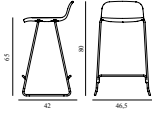

JUST BARSTOOL 65 CM FULL UPHOLSTERY W. BACK STEEL

Design: Iskos-Berlin, 2014
Awards: Interior Innovation Award – Selection 2014, Germany
Duty Code: 9401710000
Made in: Poland
Price Groups: 1) Oceanic, Aquarius
2) Synergy, Remix, Main Line Flax
3) Yoredale, Canvas
4) Steelcut Trio, City Velvet
5) Hallingdal, Fiord, Divina Melange, Divina MD, Divina
6) Zero, Vidar
7) Ultra Leather, Elle

Just Barstool 65 cm w. back Full Upholstery Black Steel

Colli: 1
Size & Weight: H: 80 x VV: 46,5 x D: 42 x SH: 65 cm - 6,4 kg
Packing: Brown Box - H: 1150 x L: 520 x D: 500 cm
Material: Shell: Lacquered Oak Veneer, Legs: Powder Coated Steel, Upholstery: See price groups.
Production time: 6 weeks

709781 Group 1	SEK	<i>Contract Price</i> 7.200,00
709782 Group 2	SEK	<i>Contract Price</i> 7.256,00
709783 Group 3	SEK	<i>Contract Price</i> 7.484,00
709784 Group 4	SEK	<i>Contract Price</i> 7.540,00
709785 Group 5	SEK	<i>Contract Price</i> 7.656,00
709786 Group 6	SEK	<i>Contract Price</i> 8.112,00
709787 Group 7	SEK	<i>Contract Price</i> 8.228,00