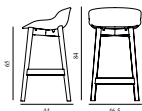

Hyg Barstool 65 cm Full Upholstery Black Oak

Colli: 1
Size & Weight: H: 84 x VV: 46,5 x D: 44 x SH: 65 cm - 5,5 kg
Packing: Brown Box - H: 86 x L: 48,5 x D: 47 cm - 7,5 kg
Material: Shell: Polypropylene with PU foam and full upholstery. Legs: Painted and lacquered oak, Upholstery: See price groups.
Production time: 5 weeks

709361 Group 1	SEK	<i>Contract Price</i> 5.884,00
709362 Group 2	SEK	<i>Contract Price</i> 5.940,00
709363 Group 3	SEK	<i>Contract Price</i> 6.228,00
709364 Group 4	SEK	<i>Contract Price</i> 6.456,00
709365 Group 5	SEK	<i>Contract Price</i> 6.740,00
709366 Group 6	SEK	<i>Contract Price</i> 7.540,00
709367 Group 7	SEK	<i>Contract Price</i> 7.828,00