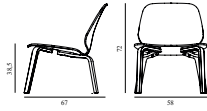

My Chair Lounge Front Upholstery Black

Colli: 1
Size & Weight: H: 72 x W: 58 x D: 67 x SH: 38,5 cm - 8,9 kg
Packing: Brown Box - H: 76,5 x L: 67 x D: 62,5 cm - 11,9 kg
Material: Shell: Painted and Lacquered Ash Veneer; PU Foam and Front Upholstery; Legs: Painted and Lacquered Ash Veneer; Upholstery: See price groups.
Production time: 6 weeks

710011 Group 1	SEK	<i>Contract Price</i> 6.684,00
710012 Group 2	SEK	<i>Contract Price</i> 6.856,00
710013 Group 3	SEK	<i>Contract Price</i> 6.972,00
710014 Group 4	SEK	<i>Contract Price</i> 7.256,00
710015 Group 5	SEK	<i>Contract Price</i> 7.428,00
710016 Group 6	SEK	<i>Contract Price</i> 8.000,00
710017 Group 7	SEK	<i>Contract Price</i> 8.284,00