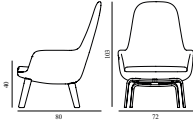

ERA LOUNGE CHAIR HIGH WOOD

Design: Simon Legald, 2014
Awards: Red Dot Award 2016, Germany & German Design Award
2015 - "Special Mention", Germany
Duty Code: 94037000
Made in: Poland
Price Groups: 1) Oceanic, Aquarius
2) Synergy, Remix, Main Line Flax
3) Yoredale, Canvas
4) Steelcut Trio, City Velvet
5) Hallingdal, Fiord, Divina Melange, Divina MD, Divina
6) Zero, Vidar
7) Ultra Leather, Elle

Era Lounge Chair High Oak

Colli: 1
Size & Weight: H: 103 x W: 72 x D: 80 x SH: 40 cm - 15,6 kg
Packing: Brown Box - H: 106,4 x L: 84,4 x D: 75,4 cm - 22,6 kg
Material: Shell: Hard Molded PU Foam w. Steel Reinforcement, Cushion: Soft Molded PU Foam, Legs: Oak, Upholstery: See price groups.
Production time: 6 weeks

707091 Group 1	SEK	<i>Contract Price</i> 13.828,00
707092 Group 2	SEK	<i>Contract Price</i> 14.172,00
707093 Group 3	SEK	<i>Contract Price</i> 15.312,00
707094 Group 4	SEK	<i>Contract Price</i> 16.172,00
707095 Group 5	SEK	<i>Contract Price</i> 16.572,00
707096 Group 6	SEK	<i>Contract Price</i> 19.200,00
707097 Group 7	SEK	<i>Contract Price</i> 20.112,00