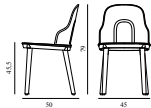

ALLEZ CHAIR UPHOLSTERY PP

Design: Simon Legald, 2021
Duty Code: 9401800000
Made in: Denmark

Construction: The Allez chair is a knock-down component-based chair consisting of seven main components of a frame, a seat, a backrest and four legs. The chair is suitable for indoor or outdoor use and all parts are replaceable. The Allez chair is gas-injection molded using pure polypropylene (PP) and weighs only 3.6 kg. The seat is available in polyamide (PA) with a subtle cut-out, molded wicker in PP or with upholstery for indoor or outdoor. The legs are available in PP or lacquered oak. The Allez chair is delivered flat-packed or can be ordered assembled. Assembly manual included. The Allez chair meets European standards Level 2 (EN 16139:2013 and EN 1022:2005).

Maintenance: Clean with a damp cloth.

Allez Chair Upholstery Main Line Flax PP

Colli: 1
Size & Weight: H: 79 x W: 45 x D: 50 x SH: 45,5 cm - 3,8 kg
Packing: Flat-packed: Brown Box - H: 50 x L: 44 x D: 15 cm - 3,6 kg - 0,033 m3 / Mounted: Brown Box - H: 64 x L: 47 x D: 91 cm (2 pcs) - 9,3 kg - 0,2737 m3
Material: Main body in polypropylene (PP). Seat available in polyamide (PA), molded wicker polypropylene (PP) or indoor or outdoor upholstery. Legs available in polypropylene (PP) or lacquered oak.
Color: Black, Grey, Warm grey, Park green (not available in White)
Production time: 2 weeks

	304060 Black	SEK	Contract Price 2.684,00		304061 Grey	SEK	Contract Price 2.800,00
	304062 Warm Grey	SEK	Contract Price 2.800,00		304063 Park Green	SEK	Contract Price 2.800,00