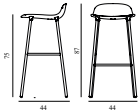

Form Barstool 75 cm Full Upholstery Brass

Size & Weight: H: 87 x W: 44 x D: 44 x SH: 75 cm - 5 kg
Packing: Brown Box - H: 94,5 x L: 49,5 x D: 48,5 cm - 5 kg
Material: Shell: Polypropylene, PU Foam, Legs: Brass plated steel, Upholstery: See price groups.
Production time: 6 weeks

708171 Group 1	SEK	<i>Contract Price</i> 4.912,00
708172 Group 2	SEK	<i>Contract Price</i> 4.912,00
708173 Group 3	SEK	<i>Contract Price</i> 5.140,00
708174 Group 4	SEK	<i>Contract Price</i> 5.256,00
708175 Group 5	SEK	<i>Contract Price</i> 5.372,00
708176 Group 6	SEK	<i>Contract Price</i> 5.940,00
708177 Group 7	SEK	<i>Contract Price</i> 6.056,00