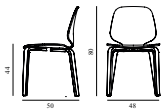

My Chair Walnut

Colli: 1
Size & Weight: H: 80 x W: 48 x D: 50 x SH: 44 cm - 6,2 kg
Packing: Brown Box - H: 100 x L: 54 x D: 67 cm - 15,4 kg
Material: Shell and Legs: Lacquered Walnut Veneer
Production time: 4 weeks

Contract Price
SEK 3.600,00