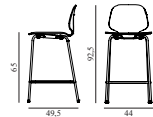

My Chair Barstool 65 cm Full Upholstery Chrome

Colli: 1
Size & Weight: H: 92,5 x W: 44 x D: 49,5 x SH: 65 cm - 7 kg
Packing: Brown Box - H: 97 x L: 55 x D: 50,5 cm - 9,8 kg
Material: Shell: Oak Veneer, PU Foam and Full Upholstery, Legs: Chrome, Upholstery: See price groups.
Production time: 6 weeks

710171 Group 1	SEK	<i>Contract Price</i> 6.340,00
710172 Group 2	SEK	<i>Contract Price</i> 6.400,00
710173 Group 3	SEK	<i>Contract Price</i> 6.740,00
710174 Group 4	SEK	<i>Contract Price</i> 6.972,00
710175 Group 5	SEK	<i>Contract Price</i> 7.256,00
710176 Group 6	SEK	<i>Contract Price</i> 8.172,00
710177 Group 7	SEK	<i>Contract Price</i> 8.512,00