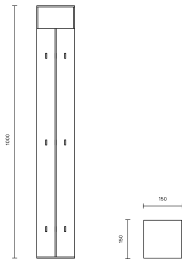

Pictogram

Measurements

Luminaires

Colour	Size (mm)	Light output	CRI/CT	Power	Distribution	Control	Art. no	Price ex. VAT	Price inc. VAT
Corten BF	L150xW150xH1000	700lm	930	12W	Asymmetrical	ON/OFF	2001900	14010 SEK	17513 SEK
Corten BF	L150xW150xH1000	500lm	930	8W	Asymmetrical	ON/OFF	2001901	14010 SEK	17513 SEK

Accessories

Name	Description	Art. no	Price ex. VAT	Price inc. VAT