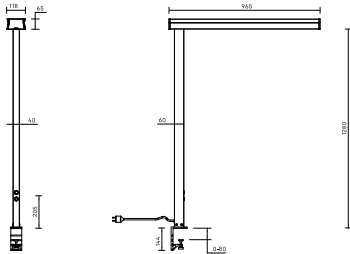

Pictogram

Measurements

Luminaires

Colour	Size (mm)	Light output	CRI/CT	Power	Distribution	Control	Art. no	Price ex. VAT	Price inc. VAT
White	L965xW118xH1345	2700lm	830	22W	Direct	Touch and DALI	L0070E1M719	11350 SEK	14188 SEK
White	L965xW118xH1345	2800lm	840	22W	Direct	Touch and DALI	L0070E2M719	11350 SEK	14188 SEK