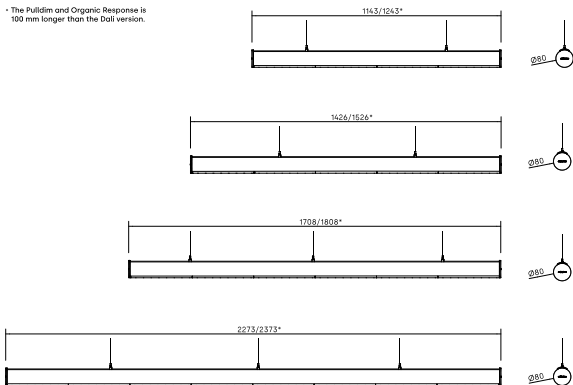

Pictogram

Measurements

Luminaires

Description	Performance	Light output	CRI/CT	Power	Louvre	Distribution	Control	Art. no	Price ex. VAT	Price VAT