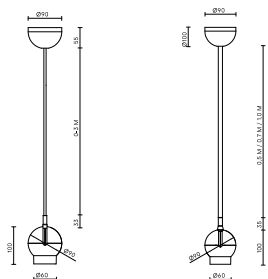

Luminaire

Description	Colour	Size (mm)	Power	Socket	Distribution	Art. no	Price ex. VAT	Price inc. VAT
Pendant	Black	Ø90xH100	Max 6W	GU10	Direct	201020	2170 SEK	2713 SEK
Pendant	White	Ø90xH100	Max 6W	GU10	Direct	201021	2170 SEK	2713 SEK
Tube 0.5 m	Black	Ø90xH100	Max 6W	GU10	Direct	201028	3150 SEK	3938 SEK
Tube 0.5 m	White	Ø90xH100	Max 6W	GU10	Direct	201031	3150 SEK	3938 SEK
Tube 0.7 m	Black	Ø90xH100	Max 6W	GU10	Direct	201029	3190 SEK	3988 SEK
Tube 0.7 m	White	Ø90xH100	Max 6W	GU10	Direct	201032	3190 SEK	3988 SEK
Tube 1 m	Black	Ø90xH100	Max 6W	GU10	Direct	201030	3240 SEK	4050 SEK