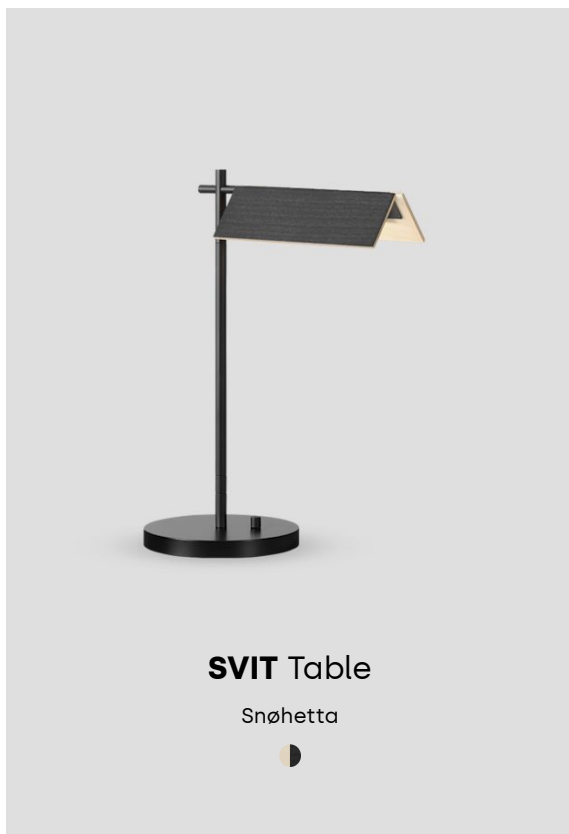

Technical specifications

Material: Stand and table base in steel. Die cast metal details in zinc. Shades in birch plywood. Diffusor in frosted acrylic

Connection: Connection cable 2x0.75 mm² with plug, length 4 m.