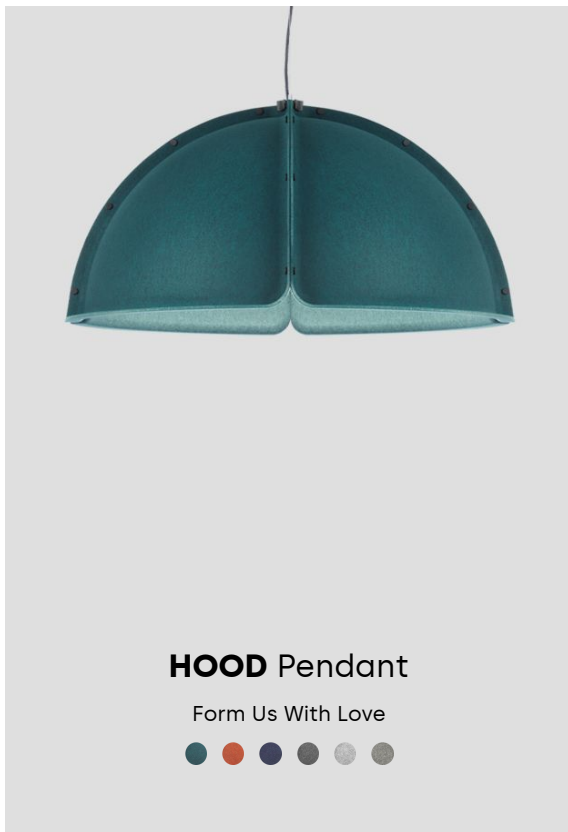

Technical specifications

Material: Shades of moulded polyester and wool felt, partly recycled. Frame in black lacquered structure aluminium. Diffuser in opal acrylic.

Hood in partly recycled polyester consists of fibres from recycled PET bottles and virgin polyester fibre. The recycled content is up to 80% depending on the specific colour.

Hood in wool consist of 55% wool from Swedish sheeps combined with 45% bio-degradable melting fibre from recycled PET-bottles.

Installation: Suspended on 2.5 m wire. Adjustable wire suspension in height. Delivered with or without black ceiling cup.

Connection: External dimming with 2.5 m black cable 5x1 mm². On/off with 2.5 m black cable 3x1 mm². Halogen free cable is standard.

Light source: Light unit with LED light source, colour temperature 3000K. Colour rendering CRI 80 (CRI90 on request). Rated lifetime: L90 50 000h.

Energy classification: This product contains a light source with energy efficiency class C to regulation (EU) No 2019/2015

Acoustics measurement: Hood is an ideal solution for open plan environments, functioning both as a light source and a sound barrier. Its modular structure means that Hood can grow according to need. Hood is measured and evaluated according to ISO 354 and ISO 20189. You find the report under downloads.

Weight: 1200x1200: 9 kg
1200x1800: 16 kg
1200x2400: 22 kg
1200x3000: 29 kg
1800x1800: 27 kg
1800x2400: 39 kg
1800x3000: 51 kg