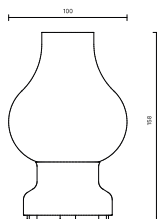

Luminaires

Description	Colour	Art. no	Price ex. VAT	Price inc. VAT
Ofir candle holder	Brass	205102	820 SEK	1025 SEK
Ofir candle holder	Brushed aluminium	205103	820 SEK	1025 SEK
Ofir candle holder	Red	205101	820 SEK	1025 SEK
Ofir candle holder	White	200120	820 SEK	1025 SEK