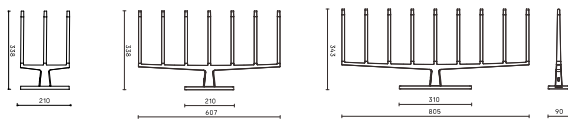

Pictogram

Measurements