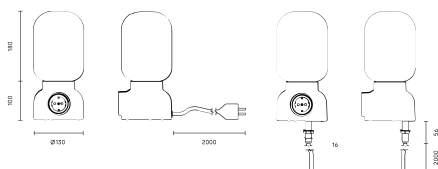

Luminaires

Description	Colour	Size (mm)	Light output	CRI/CT	Power	Socket	Control	Art. no	Price ex. VAT	Price inc. VAT
Light source included	Aluminium grey	Ø130xH280	470lm	927	3,4W	E27	Dimmable	210197	2740 SEK	3425 SEK
Light source included	Black	Ø130xH280	470lm	927	3,4W	E27	Dimmable	210171	2740 SEK	3425 SEK
Light source included	Dusty blue	Ø130xH280	470lm	927	3,4W	E27	Dimmable	210195	2740 SEK	3425 SEK
Light source included	Dusty green	Ø130xH280	470lm	927	3,4W	E27	Dimmable	210194	2740 SEK	3425 SEK