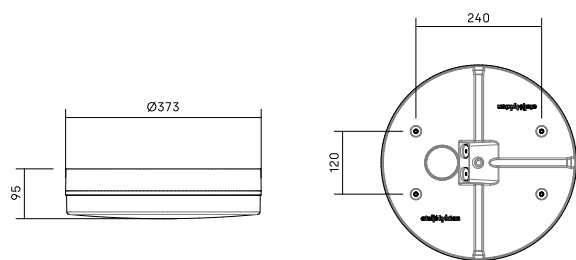

Pictogram

Measurements