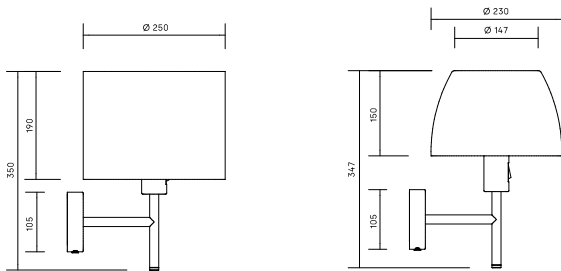

Pictogram

Measurements