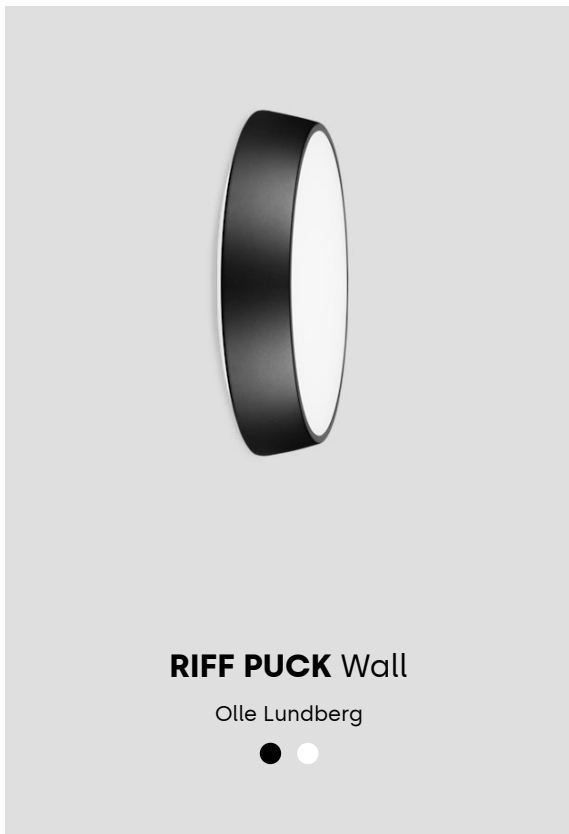

Technical specifications

Material: Light engine in cast aluminium. Shade in aluminium.

Mounting: Wall mounted with 3 screws for size Ø329 and 4 screws for size Ø424.

Connection: Snap-in terminal block 5x2.5 mm² for fixed installation. Two (2) inlet holes for through-wiring, surface-mounted cable possible 180°.

Diffuser: Opal acrylic glass.

Light source: Includes LED light source. Colour temperature: 3000K or 4000K. Colour rendering CRI 80 or CRI 90 on request. Lifespan: Ø400: L100B50 50 000hrs, Ø600: L100B20 50 000hrs.

Energy classification: This product contains a light source of following energy efficiency class to regulation (EU) No 2019/2015 Riff small
Light source with CRI and CT 830 - Class E
Light source with CRI and CT 840 - Class D
Riff medium
Light source with CRI and CT 830/840 - Class D

Driver: DSI/DALI driver that regulates the light with amplitude modulation creating a flicker-free light. Dimming 1-100%.The programmed light settings remain, even after a power cut. SwitchDim and CorridorFunction possible. Lifespan: 80 000hrs.

The luminaire is delivered as standard with pre-programmed CLO. The CLO function secures and maintains constant lighting levels during the entire lifespan. DALI driver is also used as an On/Off version, allowing upgrading of the lighting system afterwards.

Other: Luminaires with presence detector are programmed via wireless remote control which can be ordered as an accessory. At least 1 remote control is needed per project.

Weight: Ø329mm 1,7 kg. Ø424mm 2,7 kg.