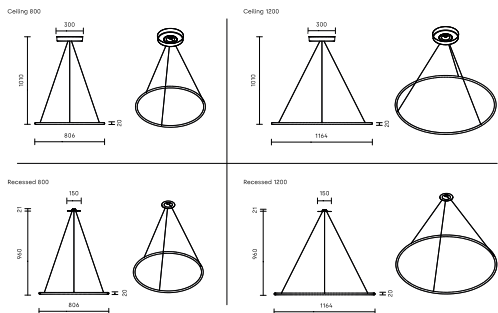

Measurements

Driver: DSI/DALI driver with dimming 1-100%. SwitchDim and CorridorFunction possible. Lifespan: 50 000 hrs.

Pictogram

Luminaires

Description	Colour	Size (mm)	Light output	CRI/CT	Power	Art. no	Price ex. VAT	Price inc. VAT
Pendant, recessed	Black	Ø806xH20	2600lm	830	38W	2009001	15150 SEK	18938 SEK
Pendant, recessed	Black	Ø806xH20	4200lm	830	63W	2009003	16690 SEK	20863 SEK
Pendant, recessed	Black	Ø1164xH20	4150lm	830	60W	2009005	19110 SEK	23888 SEK
Pendant, recessed	Black	Ø806xH20	2800lm	840	38W	2009007	15150 SEK	18938 SEK
Pendant, recessed	Black	Ø806xH20	4500lm	840	63W	2009009	16690 SEK	20863 SEK
Pendant, recessed	Black	Ø1164xH20	4450lm	840	60W	2009011	19110 SEK	23888 SEK
Pendant, recessed	Black	Ø806xH20	2450lm	827	38W	2009025	15150 SEK	18938 SEK