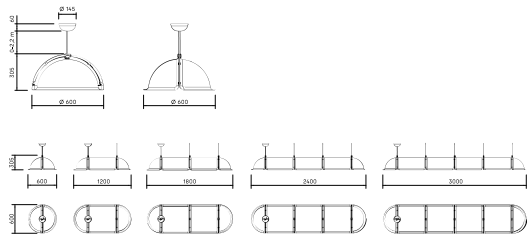

Pictogram

Measurements

Hood mini is available in five standard colours, Light grey, Dark grey, Navy blue, Blue green and Teracotta. Price is the same for all colours. PRO: Including ceiling cup +390 SEK

E27: Including light source +350 SEK

Luminaires