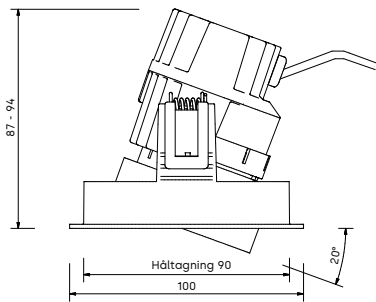

Pictogram

Measurements