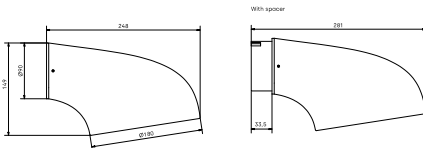

Pictogram

Measurements

Luminaires

Colour	Light output	CRI/CT	Power	Louvre	Control	Art. no	Price ex. VAT	Price inc. VAT
Aluminium grey	560lm	930	6W	Opal acrylic	DALI	2001202	4060 SEK	5075 SEK
Aluminium grey	460lm	930	6W	Microprisma	DALI	2001208	4300 SEK	5375 SEK
Aluminium grey	580lm	940	6W	Opal acrylic	DALI	2001211	4060 SEK	5075 SEK
Aluminium grey	480lm	940	6W	Microprisma	DALI	2001217	4300 SEK	5375 SEK
Anthracite	560lm	930	6W	Opal acrylic	DALI	2001201	4060 SEK	5075 SEK
Anthracite	460lm	930	6W	Microprisma	DALI	2001207	4300 SEK	5375 SEK