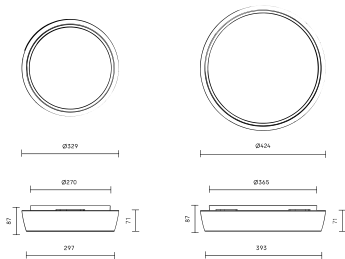

Pictogram

Measurements

Luminaires

Description	Colour	Size (mm)	Light output	CRI/CT	Power	Louvre	Control	Art. no	Price ex. VAT	Price inc. VAT
Medium	Black	Ø424xH87	3130lm	830	34W	Opal acrylic	DALI/DSI	2000045-418	6610 SEK	8263 SEK
Medium	Black	Ø424xH87	3130lm	830	34W	Opal acrylic	DALI/DSI	2000045-514	8330 SEK	10413 SEK
Medium	Black	Ø424xH87	3130lm	840	34W	Opal acrylic	DALI/DSI	2000047-418	6610 SEK	8263 SEK