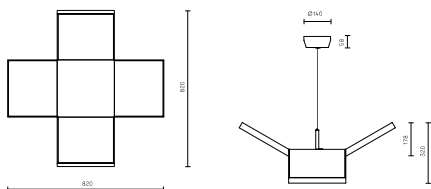

Luminaires

Colour	Size (mm)	Light output	CRI/CT	Power	Louvre	Control	Art. no	Price ex. VAT	Price inc. VAT
Black	L820xW820xH320	3290lm	930	34W	Opal	DALI/DSI	2000600	23490 SEK	29363 SEK
Black	L820xW820xH320	3480lm	940	34W	Opal	DALI/DSI	2000601	23490 SEK	29363 SEK
White	L820xW820xH320	3500lm	930	34W	Opal	DALI/DSI	2000602	23490 SEK	29363 SEK
White	L820xW820xH320	3700lm	940	34W	Opal	DALI/DSI	2000603	23490 SEK	29363 SEK