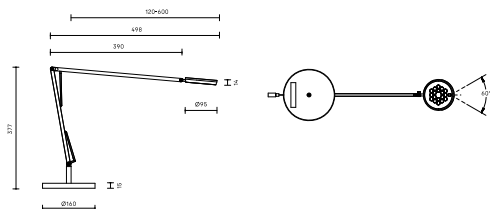

Pictogram

Measurements

Luminaires

Colour	Size (mm)	Light output	CRI/CT	Control	Art. no	Price ex. VAT	Price inc. VAT
Black	Ø95xH14	525lm	930	Touch dim	204350	3750 SEK	4688 SEK
White	Ø95xH14	525lm	930	Touch dim	204351	3750 SEK	4688 SEK

Accessories

Name	Description	Colour	Size (mm)	Art. no	Price ex. VAT	Price inc. VAT
Birdie/sparrow table base	Foot plate	White	Ø160	204306	520 SEK	650 SEK