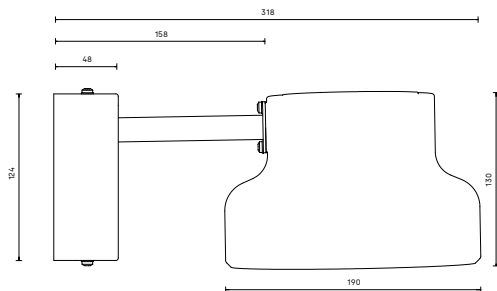

Pictogram

Measurements

Luminaires

Colour	Size (mm)	Light output	CRI/CT	Power	Art. no	Price ex. VAT	Price inc. VAT
Aluminium grey	Ø190xL127xD318	300lm	827	6W	204611	4440 SEK	5550 SEK
Anthracite	Ø190xL127xD318	300lm	827	6W	204627	4440 SEK	5550 SEK
Black	Ø190xL127xD318	300lm	827	6W	204610	4440 SEK	5550 SEK