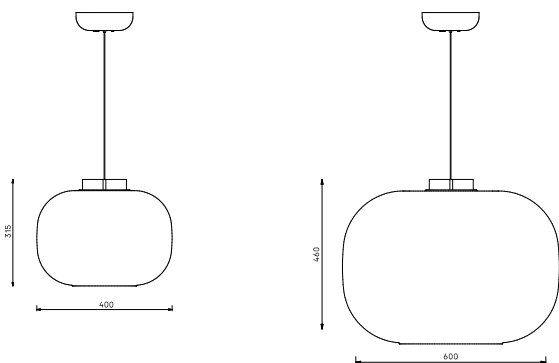

Pictogram

Measurements

Luminaires

Colour	Size (mm)	Light output	CRI/CT	Power	Control	Socket	Art. no	Price ex. VAT	Price inc. VAT
White	L400xW400xH315	3000lm	930	32W	DALI	-	2001400	7540 SEK	9425 SEK
White	L400xW400xH315	3000lm	927	38W	DALI	-	2001401	7540 SEK	9425 SEK
White	L400xW400xH315	3000lm	940	33W	DALI	-	2001402	7540 SEK	9425 SEK
White	L600xW600xH460	4000lm	930	39W	DALI	-	2001410	12790 SEK	15988 SEK
White	L600xW600xH460	4000lm	927	46W	DALI	-	2001411	12790 SEK	15988 SEK
White	L600xW600xH460	4000lm	940	39W	DALI	-	2001412	12790 SEK	15988 SEK