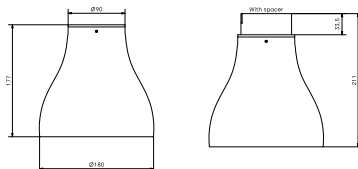

Pictogram

Measurements

Luminaires

Colour	Light output	CRI/CT	Power	Louvre	Control	Art. no	Price ex. VAT	Price inc. VAT
Aluminium grey	1100lm	930	12W	Opal acrylic	DALI	2001220	3720 SEK	4650 SEK
Aluminium grey	1060lm	930	12W	Microprism	DALI	2001228	4060 SEK	5075 SEK
Aluminium grey	1150lm	940	12W	Opal acrylic	DALI	2001232	3720 SEK	4650 SEK
Aluminium grey	1100lm	940	12W	Microprism	DALI	2001240	4060 SEK	5075 SEK
Anthracite	1100lm	930	12W	Opal acrylic	DALI	2001219	3720 SEK	4650 SEK
Anthracite	1060lm	930	12W	Microprism	DALI	2001227	4060 SEK	5075 SEK