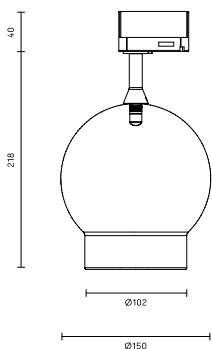

Luminaires

Description	Colour	Size (mm)	Power	Light output	CRI/CT	Distribution	Control	Art. no	Price ex. VAT	Price inc. VAT
COB LED, for Eurostandard PLUS track, DALI	Black	Ø150xH165	16W	1660lm	930	36°	Touch and DALI	209776	3290 SEK	4113 SEK
COB LED, for Eurostandard PLUS track, DALI	White	Ø150xH165	16W	1660lm	930	36°	Touch and DALI	209777	3290 SEK	4113 SEK
COB LED, for On/Off track	Black	Ø150xH165	9W	1000lm	930	36°	ON/OFF	209806	2910 SEK	3638 SEK
COB LED, for On/Off track	White	Ø150xH165	9W	1000lm	930	36°	ON/OFF	209807	2910 SEK	3638 SEK