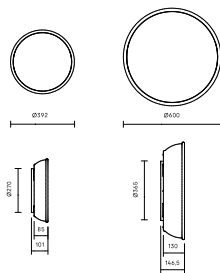

Pictogram

Measurements

Luminaires

Colour	Size (mm)	Light output	CRI/CT	Power	Louvre	Control	Art. no	Price ex. VAT	Price inc. VAT
Black	Ø393xH101	2500lm	830	29W	Opal acrylic	DALI/DSI	2000050-418	5760 SEK	7200 SEK
Black	Ø393xH101	2350lm	830	29W	Microprism + Frosted film	DALI/DSI	2000056-418	6100 SEK	7625 SEK