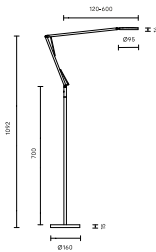

Pictogram

Measurements

Luminaires

Colour	Size (mm)	Light output	CRI/CT	Power	Control	Art. no	Price ex. VAT	Price inc. VAT
Black	Ø95xH14	525lm	930	7W	Touch dim	204350	3750 SEK	4688 SEK
White	Ø95xH14	525lm	930	7W	Touch dim	204351	3750 SEK	4688 SEK

Accessories

Name	Description	Colour	Size (mm)	Art. no	Price ex. VAT	Price inc. VAT
Birdie floor stand chrome	Floor stand	Chrome	-	201922	640 SEK	800 SEK