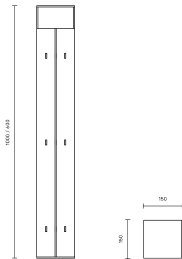

Pictogram

Measurements

Luminaires

Colour	Size (mm)	Light output	CRI/CT	Power	Distribution	Control	Art. no	Price ex. VAT	Price inc. VAT
Aluminium grey	L150xW150xH1000	700lm	930	12W	Asymmetrical	ON/OFF	205321-236	9150 SEK	11438 SEK
Aluminium grey	L150xW150xH600	500lm	930	8W	Asymmetrical	ON/OFF	205383-236	8860 SEK	11075 SEK
Aluminium grey	L150xW150xH1000	500lm	930	8W	Asymmetrical	ON/OFF	205384-236	9150 SEK	11438 SEK
Anthracite	L150xW150xH1000	700lm	930	12W	Asymmetrical	ON/OFF	205321-233	9150 SEK	11438 SEK