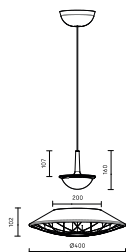

Luminaires

Colour	Size (mm)	Light output	CRI/CT	Power	Art. no	Price ex. VAT	Price inc. VAT
Black	Ø400xH250	750lm	830	14W	209132	5970 SEK	7463 SEK
Black	Ø400xH250	750lm	840	14W	209134	5970 SEK	7463 SEK
White	Ø400xH250	750lm	830	14W	209133	5970 SEK	7463 SEK
White	Ø400xH250	750lm	840	14W	209135	5970 SEK	7463 SEK