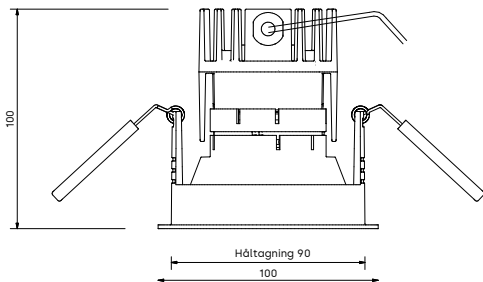

Pictogram

Measurements

Luminaires

Description	Colour	Hole dimension	Recessed depth	Light output	CRI/CT	Power	Distribution	Art. no	Price ex. VAT	Price inc. VAT
Blaze light engine	-	-	-	950lm	930	13W	40°	2001341	1010 SEK	1263 SEK
Blaze light engine	-	-	-	920lm	927	13W	40°	2001340	1010 SEK	1263 SEK
Blaze light engine	-	-	-	970lm	930	13W	50°	2001307	1010 SEK	1263 SEK
Blaze light engine	-	-	-	940lm	927	13W	50°	2001306	1010 SEK	1263 SEK