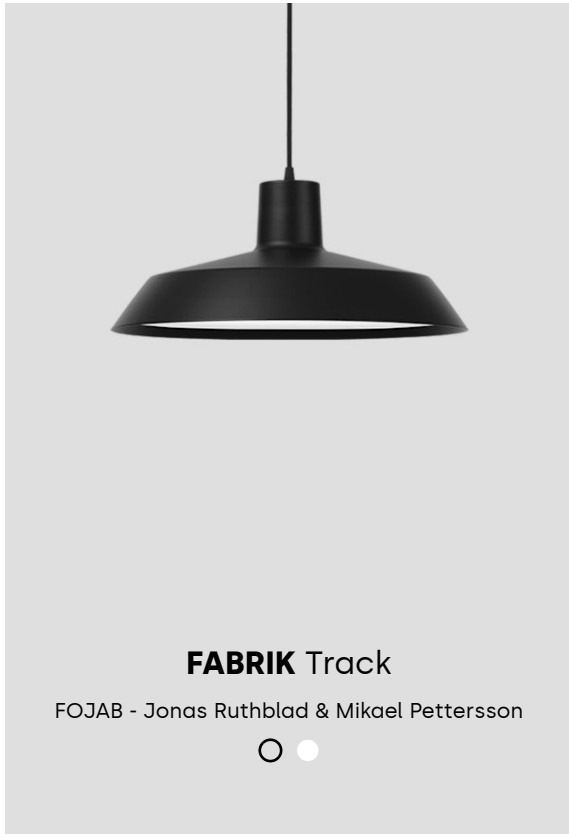

Technical specifications

Material: Shade in powder-coated aluminium.

Installation: Mounted on 3-phase track. 1,7 m cable from track. Black luminaire delivered with black cable and black adapter, white luminaire with white cable and white adapter.

Connection: Adapter compatible with Global Trac PULSE, Stucco OneTrack, Powergear PRO-0610 and Unipro TC32W/TC32FW.

Driver: Equipped with LED driver Touch and DALI to regulate the light with amplitude modulation creating a flicker-free light. Dimming 1-100%. The luminaire is equipped with 1 ballast/1 DALI address.

Light source: Including LED light source from Tridonic. Colour temperature: 3000K or 4000K. Colour rendering: CRI 90. Chromaticity tolerance: Max 3 SDCM. Lifetime LED L90B10 72000h.

Light scattering: Symmetrical.

Diffuser: Microprismatic acrylic glass combined with optic film from BrightView.

Standard colours: White: RAL9016 structure. Black: RAL9005 structure.

Energy classification: This product contains a light source with energy efficiency class D to regulation (EU) No 2019/2015

Weight: 2,5kg

Pictogram

Measurements