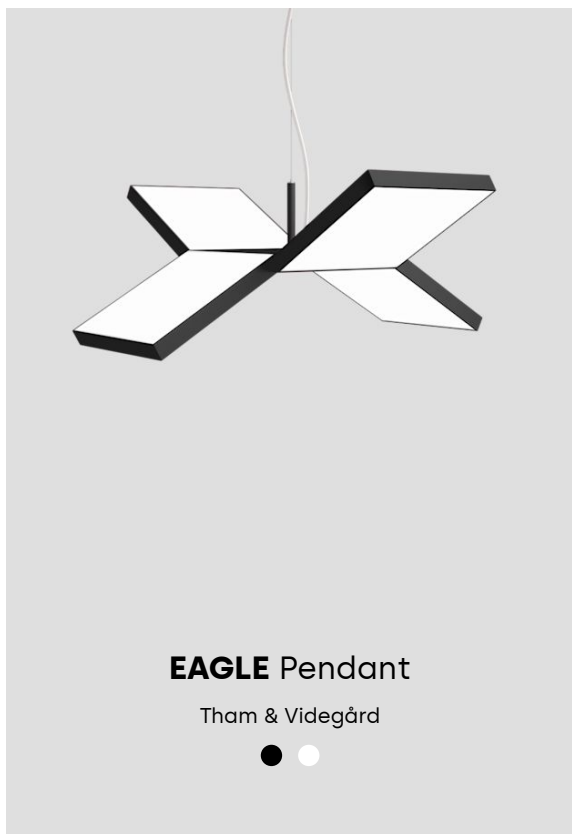

Technical specifications

Installation: Delivered in 5 parts for mounting with allen key. Suspended in 3m wire. 3m white textile cable. Tube pendant on request.

Material: Luminaire housing in die cast aluminium. Light opening in opal acrylic