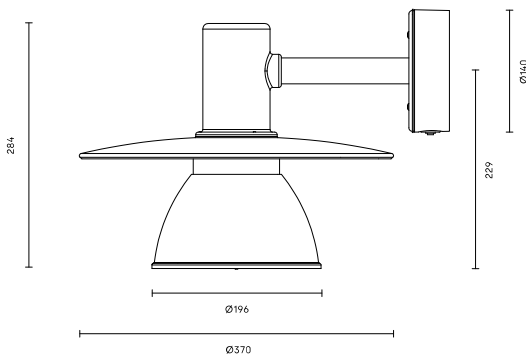

Pictogram

Measurements

Luminaires

Colour	Power	Socket	Art. no	Price ex. VAT	Price inc. VAT
Black/Grey	Max 60W	E27	205037	7710 SEK	9638 SEK

Accessories

Name	Description	Colour	Light output	CRI/CT	Power	Socket	Art. no	Price ex. VAT	Price inc. VAT
Light source, Master LEDBULB	-	-	470lm	927	3,4W	E27	207938	140 SEK	175 SEK