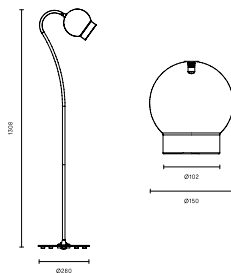

Luminaires

Colour	Size (mm)	Power	Socket	Cord/connection	Art. no	Price ex. VAT	Price inc. VAT
Black	Ø150xH165xL1308	Max 8W	GU10	3m cable with Plug	209778	5600 SEK	7000 SEK
Black	Ø150xH165xL1308	Max 8W	GU10	3m cable with UK Plug	229778	-	-
White	Ø150xH165xL1308	Max 8W	GU10	3m cable with Plug	209779	5600 SEK	7000 SEK
White	Ø150xH165xL1308	Max 8W	GU10	3m cable with UK Plug	229779	-	-

Accessories

Name	CRI/CT	Power	Socket	Distribution	Control	Art. no	Price ex. VAT	Price inc. VAT