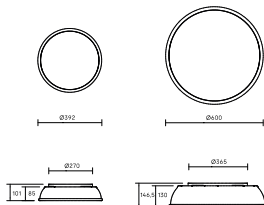

Other: Both sizes are available in two different luminaire power options. See article list.

Presence detector available on request.

Weight: Ø400: 2,3 kg

Ø600: 4,6 kg

Pictogram

Measurements

Luminaires

Colour	Size (mm)	Light output	CRI/CT	Power	Louvre	Control	Art. no	Price ex. VAT	Price inc. VAT
Black	Ø393xH101	2500lm	830	29W	Opal acrylic	DALI/DSI	2000050-418	5760 SEK	7200 SEK
Black	Ø393xH101	2350lm	830	29W	Microprism + Frosted film	DALI/DSI	2000056-418	6100 SEK	7625 SEK