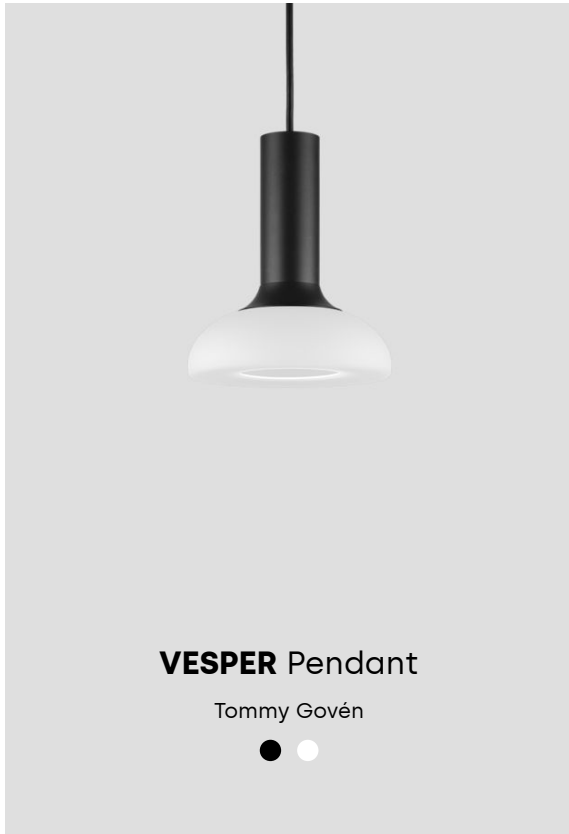

Technical specifications

Material: Shade in handmade opal glass through mouth blowing technique. Every glass is unique. Luminaire body in aluminium. Ceiling cup in silicone. Black cable and black ceiling cup to black luminaire. White cable and white ceiling cup to white luminaire.