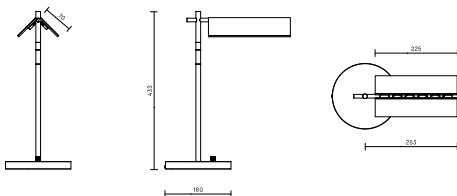

Luminaires

Colour	Size (mm)	Light output	CRI/CT	Power	Control	Art. no	Price ex. VAT	Price inc. VAT
Black/Wood	L253xW140xH434	400lm	927	7W	Dimmable	203075	5290 SEK	6613 SEK