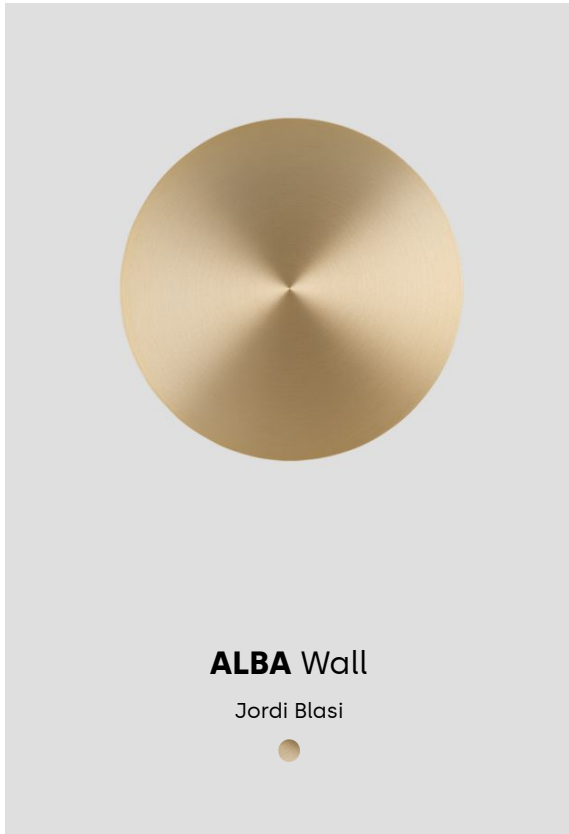

Technical specifications

Material: Shade in brushed anodized aluminium colour gold.

Installation: Mounted on wall with concealed wiring or surface mounted.

Connection: Snap-in terminal block 3x2.5 mm²

Light source: Incl. light source, 13W ledmodule, colour temperature 2700K CRI 90 L90 B10 50 000h. Housing for light engine is in frosted polycarbonate

Light control: Dimmable by turning front plate clockwise.

Energy classification: This product contains a light source with energy efficiency class G to regulation (EU) No 2019/2015

Pictogram

Measurements

Luminaires

Description	Colour	Size (mm)	Light output	CRI/CT	Power	Control	Art. no	Price ex. VAT	Price inc. VAT
Alba 350mm	Gold anodized	Ø350xH54	335lm	927	12W	Dimmable	2003212	3790 SEK	4738 SEK
Alba 490mm	Gold anodized	Ø490xH54	335lm	927	12W	Dimmable	2003214	5490 SEK	6863 SEK
Alba 600mm	Gold anodized	Ø600xH54	335lm	927	12W	Dimmable	2003216	6700 SEK	8375 SEK

Accessories

Name	Description	Art. no	Price ex. VAT	Price inc. VAT