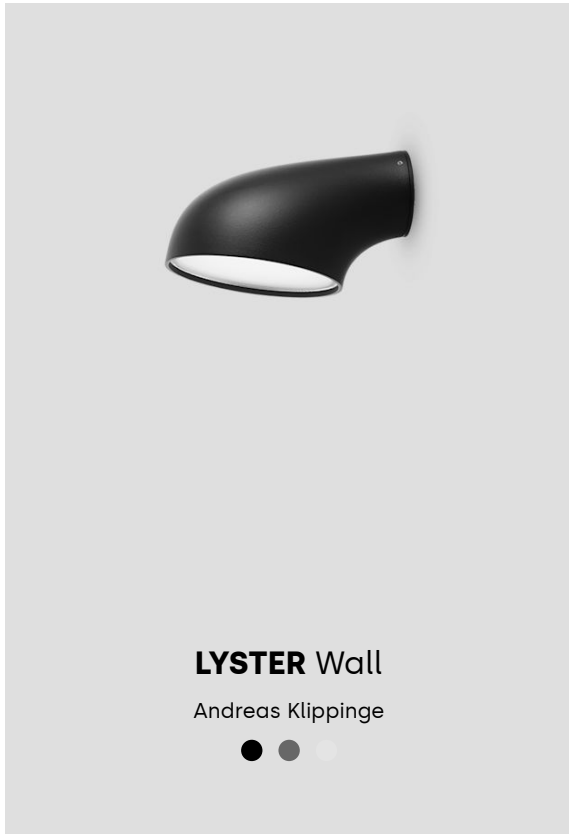

Technical specifications

Material : Luminaire housing and wall bracket in die-casted aluminium.

Installation: Surface mounted on wall bracket. Available with spacer for external surface mounted cable.

Connection: Terminal block 5x2,5mm². Through wiring possible in luminaire housing.