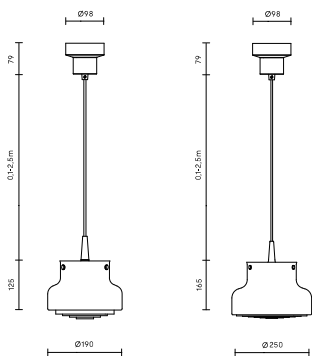

Pictogram

Measurements