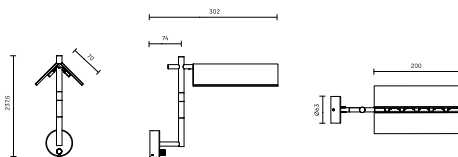

Luminaires

Colour	Size (mm)	Light output	CRI/CT	Power	Control	Art. no	Price ex. VAT	Price inc. VAT
Black/Wood	L302xW140xH238	450lm	827	7W	Dimmable	203072	4330 SEK	5413 SEK
Black/Wood	L302xW140xH238	400lm	927	7W	Dimmable	203073	4330 SEK	5413 SEK