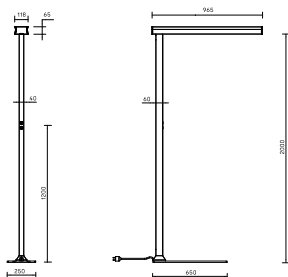

Pictogram

Measurements

Luminaires

Colour	Size (mm)	Light output	CRI/CT	Power	Distribution	Control	Art. no	Price ex. VAT	Price inc. VAT
White	L965xW118xH2065	2700lm	830	22W	Direct	Touch and DALI	L0070E1M718	12680 SEK	15850 SEK
White	L965xW118xH2065	2800lm	840	22W	Direct	Touch and DALI	L0070E2M718	12680 SEK	15850 SEK