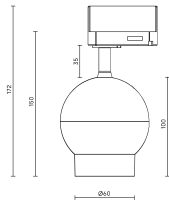

Pictogram

Measurements

Luminaires

Colour	Size (mm)	Power	Cord/ connection	Light output	CRI/ CT	Distribution	Control	Art. no	Price ex. VAT	Price inc. VAT
Black	Ø90xH172	16W	Track	900lm	930	40°	DALI	201042	3120 SEK	3900 SEK
Black	Ø90xH172	16W	Track	900lm	930	40°	ON/OFF	201040	2710 SEK	3388 SEK
Black	Ø90xH172	Max 6W	1-phase multi-adapter	-	-	-	-	201018	2170 SEK	2713 SEK
Black	Ø90xH172	Max 6W	3-phase multi-adapter	-	-	-	-	201026	2170 SEK	2713 SEK
White	Ø90xH172	16W	Track	900lm	930	40°	DALI	201043	3120 SEK	3900 SEK