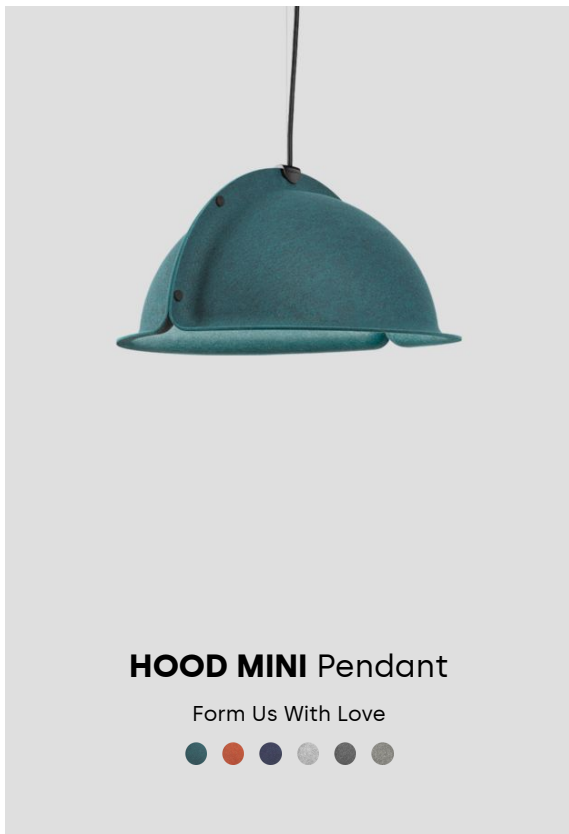

Technical specifications

Material: Shades in molded polyester felt.
PRO: Luminaire housing in aluminium. Diffuser in opal acrylic.
E27: Body in spun aluminum.

Installation: PRO: Suspended in 2.5 m wire, height adjustable.
E27: Suspended in connection cable.

Connection: PRO: 2.5m black halogen free connection cable 5x1 mm² with free leads. 0.75 m black halogen free cable 5x1 mm² with quick connectors for through wiring. Delivered with or without black ceiling cup.

E27: 3 m black halogen free textile cable 2x0.75 mm². Black ceiling cup with terminal block 2x2.5 mm².

Driver: PRO: DALI/DSI driver that regulates the light with amplitude modulation creating a flicker-free light. Dimming 1-100%. The programmed light settings remain, even after power cut. SwitchDim and CorridorFunction possible. Lifespan: 100 000hrs.

Weight: PRO
600x600: 1,9 kg
600x1200: 3,6 kg
600x1800: 5,3 kg
600x2400: 7,0 kg
600x3000: 8,7 kg E27
600x600: 0,9 kg

Light source: PRO: Including LED light source, colour temperature 2700K, 3000K or 4000K. Colour rendering: CRI 80 (CRI 90 on request). Lifespan L90B10 100 000h. Calculated according to TM-21: L95 100 000h.

E27: Is delivered without light source. Recommended light source is available as an accessory and is compatible with a variety of dimmers (see list of dimmers). Recommended dimmer is compatible with Schneider Electric Trend and Exxact frame available as accessory. Lifespan L70 25 000h for recommended light source.

Energy classification: This product contains a light source of following energy efficiency class

- Light source with CRI and CT 827/830 - Class E
- Light source with CRI and CT 840 - Class D
- Light source with E27 socket - Class G