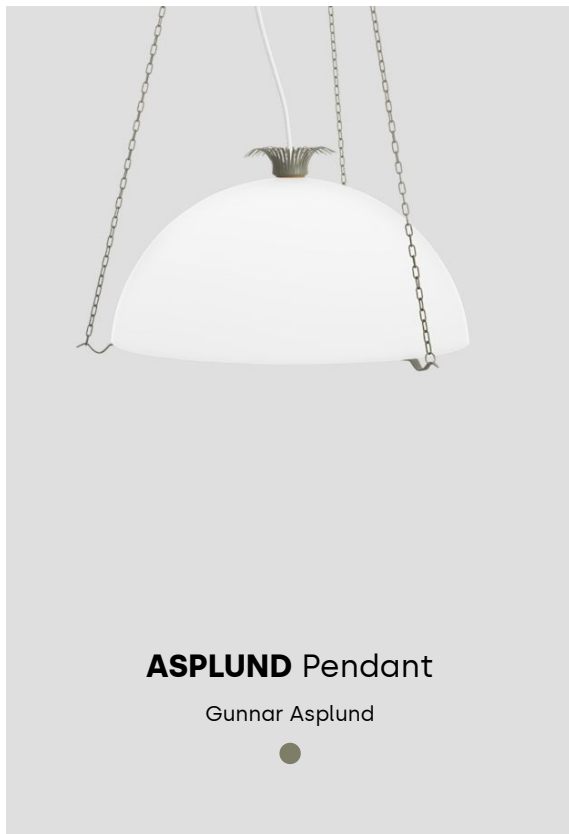

Interior Pendant

Technical specifications

Material: Shade in white opal glass. Other details hand-made with antique green paint finish.

Installation: Hook suspension, max. height 1250 mm.

Connection: Feed cable 3x0.75 mm², length 1.5 m. Ceiling cup with terminal block 3x2.5 mm².