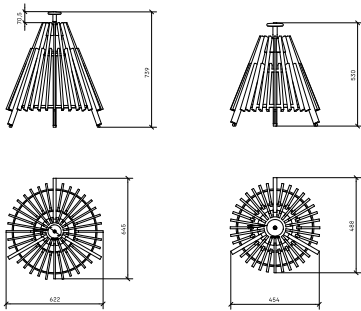

Luminaires

Description	Size (mm)	Power	Socket	Cord/connection	Art. no	Price ex. VAT	Price inc. VAT
TIPI 530 mm	Ø488xH527	5,5W	E27	4,5m black rubber cable with Shuko connector	204319	7970 SEK	9963 SEK
TIPI 740 mm	Ø645xH738	5,5W	E27	4,5m black rubber cable with Shuko connector	204329	8490 SEK	10613 SEK

Accessories

Name	Description	Light output	CRI/CT	Power	Socket	Art. no	Price ex. VAT	Price inc. VAT
Light source, Master LEDBULB	-	806lm	927	8,5W	E27	208040	140 SEK	175 SEK