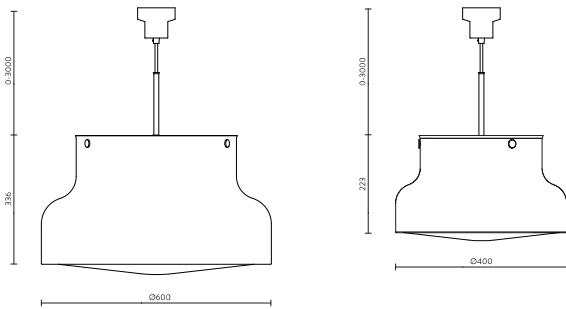

Pictogram

Measurements