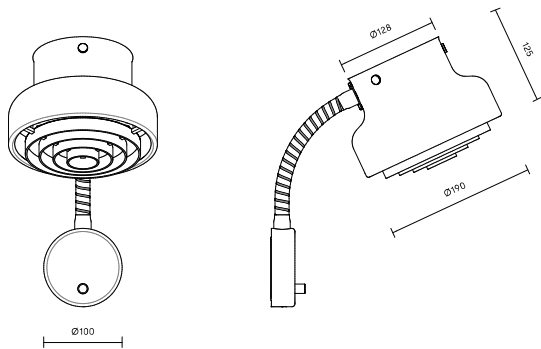

Pictogram

Measurements