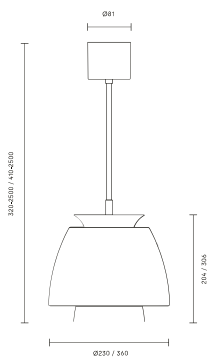

Pictogram

Measurements