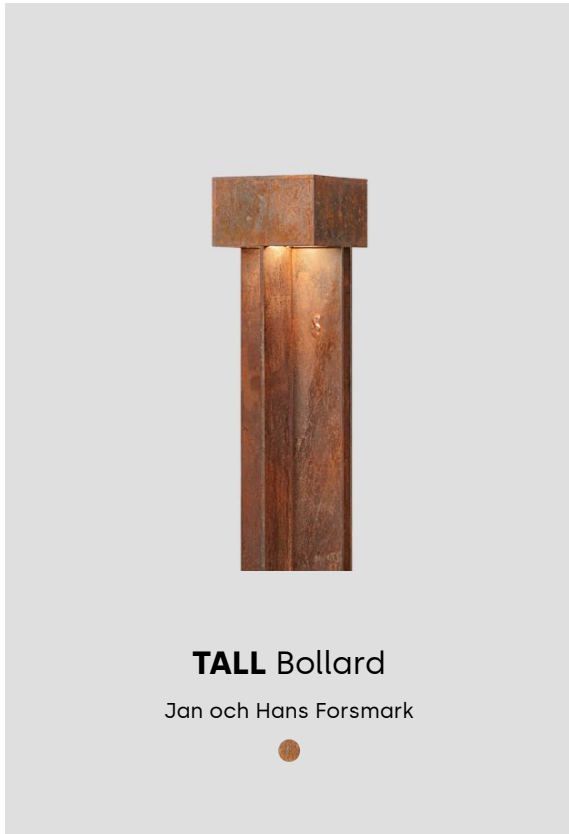

Technical specifications

Material: Frame in weatherproof Corten steel with no surface treatment. Protection glass in UV-protected PC.

Installation: Fastened by bolts (4 x M12) in a solid base or on accessories for 108 foundation or for in-situ casting. Ordered separately.

Connection: Cable (max Ø13 mm) connected to luminaire housing (terminal block 5x2.5 mm²). Through wiring possible. Straining relief inside luminaire housing.

Diffuser: UV protected clear polycarbonate

Light source: Including LED light source, colour temperature 3000K. 4000K on request. Colour rendering CRI 90. Life time: L80 B50 100 000h.

Light scattering: Asymmetric light for lighting up both pathway and the surroundings.

IK class: 07.

Weight: 21 kg

Other: Location close to the sea's coastline should be done in consultation with the supplier.

Energy classification: This product contains a light source of following efficiency class

Light source with CRI and CT 830/840 - Class E

Pictogram

Measurements

Luminaires

Colour	Size (mm)	Light output	CRI/CT	Power	Distribution	Control	Art. no	Price ex. VAT	Price inc. VAT
Corten BF	L150xW150xH1000	700lm	930	12W	Asymmetrical	ON/OFF	2001900	14010 SEK	17513 SEK
Corten BF	L150xW150xH1000	500lm	930	8W	Asymmetrical	ON/OFF	2001901	14010 SEK	17513 SEK

Accessories

Name	Description	Art. no	Price ex. VAT	Price inc. VAT