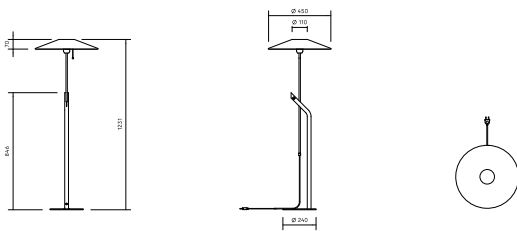

Measurements

Luminaires

Description	Colour	Size (mm)	CRI/CT	Power	Art. no	Price ex. VAT	Price inc. VAT
Smoked oak	Smoked oak	Ø450xH1231	927	10W	250852	19360 SEK	24200 SEK
White washed ash	White glazed ash	Ø450xH1231	927	10W	250838	19360 SEK	24200 SEK