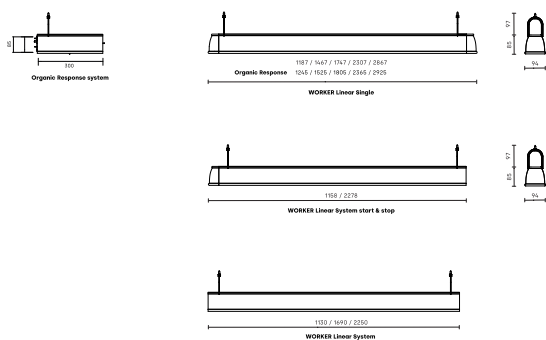

Other: For system with Organic Response lighting control, please contact us for system optimization.

Dimensions: Worker linear is available in five lengths, see dimensional drawing below

Pictogram

Measurements