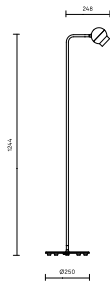

Luminaires

Colour	Size (mm)	Power	Socket	Cord/connection	Distribution	Control	Art. no	Price ex. VAT	Price inc. VAT
Black	Ø250xH1244	Max 6W	GU10	3m cable with Shuko connector	Direct	Dimmable	201036	5580 SEK	6975 SEK
Black	Ø250xH1244	Max 6W	GU10	3m cable with UK Plug	Direct	Dimmable	221036	5580 SEK	6975 SEK
White	Ø250xH1244	Max 6W	GU10	3m cable with Shuko connector	Direct	Dimmable	201037	5580 SEK	6975 SEK
White	Ø250xH1244	Max 6W	GU10	3m cable with UK Plug	Direct	Dimmable	221037	5580 SEK	6975 SEK