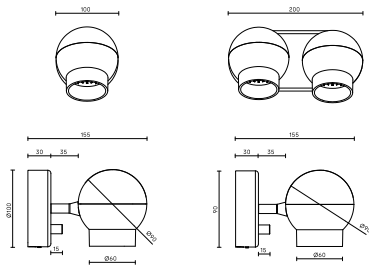

Luminaires

Description	Colour	Size (mm)	Power	Socket	Control	Art. no	Price ex. VAT	Price inc. VAT
Single	Black	L100xW100xH155	Max 6W	GU10	Dimmable	201022	3160 SEK	3950 SEK
Single	White	L100xW100xH155	Max 6W	GU10	Dimmable	201023	3160 SEK	3950 SEK
Twin	Black	L90xW200xH155	Max 6W	GU10	Dimmable	201024	5350 SEK	6688 SEK
Twin	White	L90xW200xH155	Max 6W	GU10	Dimmable	201025	5350 SEK	6688 SEK

Accessories