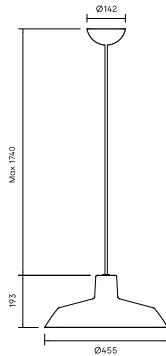

Luminaires

Colour	Size (mm)	Light output	CRI/CT	Power	Control	Art. no	Price ex. VAT	Price inc. VAT
Black	L455xW455xH192	3000lm	930	40W	DALI	CD250817B	5030 SEK	6288 SEK
Black	L455xW455xH192	2000lm	940	22W	DALI	CD250823B	5030 SEK	6288 SEK
Black	L455xW455xH192	3000lm	940	38W	DALI	CD250821B	5030 SEK	6288 SEK
Black	L455xW455xH192	2000lm	930	23W	DALI	CD250819B	5030 SEK	6288 SEK
White	L455xW455xH192	3000lm	930	28W	DALI	CD250817W	5030 SEK	6288 SEK
White	L455xW455xH192	2000lm	940	17W	DALI	CD250823W	5030 SEK	6288 SEK