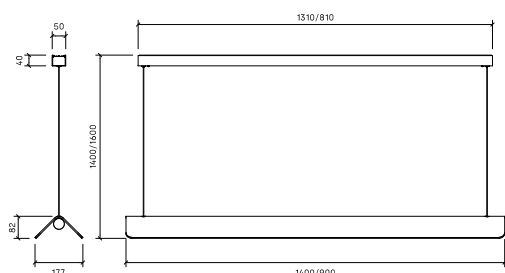

Luminaires

Colour	Size (mm)	Light output	CRI/CT	Power	Art. no	Price ex. VAT	Price inc. VAT
Black	L900xW177xH82	1590lm	930	24W	CD250572B	11260 SEK	14075 SEK
Black	L1400xW177xH82	2580lm	930	33W	CD250573B	16720 SEK	20900 SEK
Raw aluminium	L900xW177xH82	1590lm	930	24W	CD250572A	11260 SEK	14075 SEK
Raw aluminium	L1400xW177xH82	2580lm	930	33W	CD250573A	16720 SEK	20900 SEK
White	L1400xW177xH82	2580lm	930	33W	CD250573W	16720 SEK	20900 SEK
White	L900xW177xH82	1590lm	930	24W	CD250572W	11260 SEK	14075 SEK