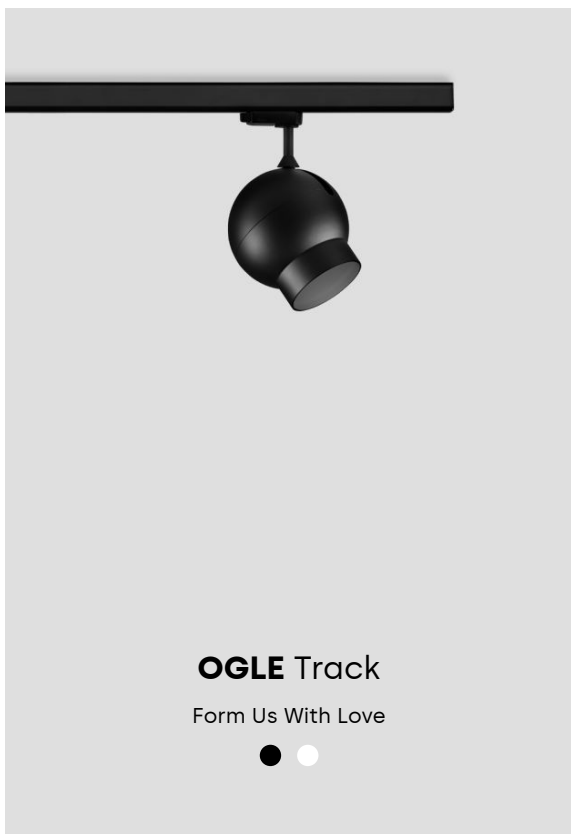

Technical specifications

Material: Die-cast aluminium. Faceted reflector in aluminium.

Installation: Mounted on 3-phase rails. Ogle can be tilted up to 90° and is 360° adjustable which gives very flexible lighting.