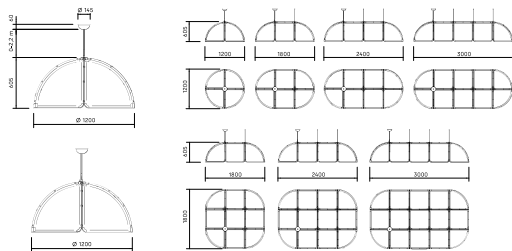

Weight: 1200x1200: 9 kg
 1200x1800: 16 kg
 1200x2400: 22 kg
 1200x3000: 29 kg
 1800x1800: 27 kg
 1800x2400: 39 kg
 1800x3000: 51 kg

Pictogram

Measurements

Hood is available in five standard colours, Light grey, Dark grey, Navy blue, Blue green and Teracotta. Price is the same for all colours. Price including ceiling cup +570 SEK.