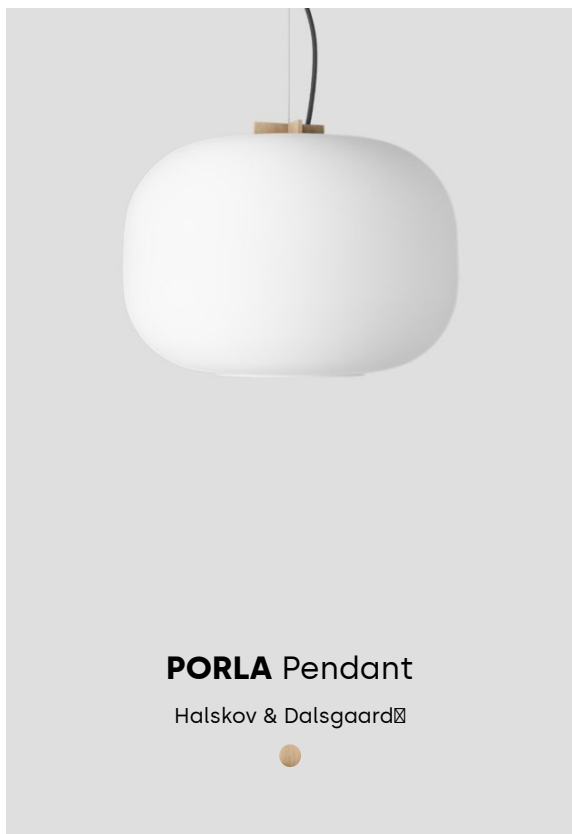

Technical specifications

Material: Shade in handmade opal glass. Wooden cross in solid oak and ceiling rose in varnished aluminium

Installation: Suspended from 3 m black textile cable with support wire. White laquered ceiling rose