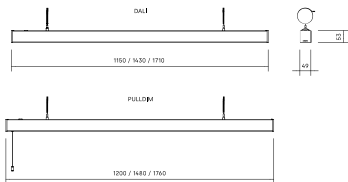

Pictogram

Measurements

Additional price for luminaire with Pulldim: +290 SEK
Additional price for sides painted in dusty blue or green: +130 SEK
Additional price for sides in brass: +1.950 SEK

Luminaires