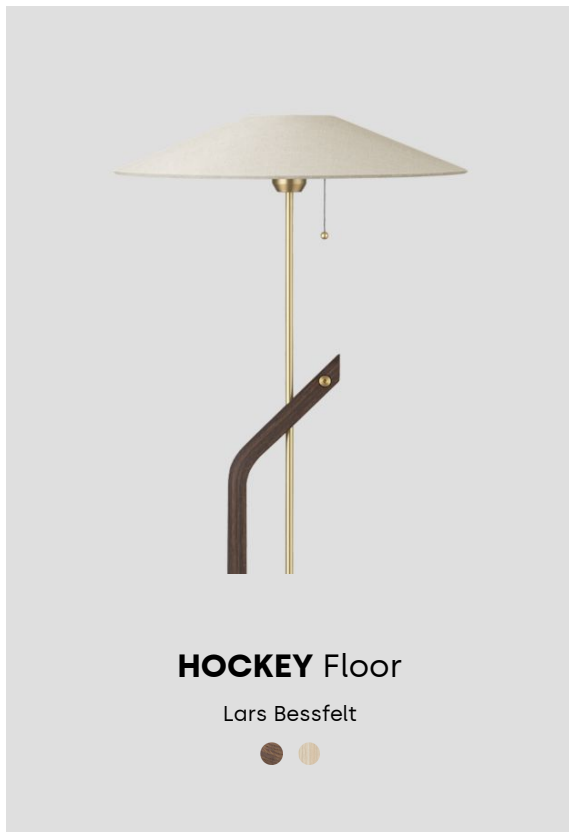

Technical specifications

Material: The lamp foot consists of smoked oak combined with beautiful details in carved solid brass. The shade consists of an exclusive Swedish linen fabric. The lamp foot consists of whitewashed ash combined with beautiful details in solid aluminium. The shade consists of an exclusive Swedish linen fabric.

Connection: Black or white textile cable 2x0.75 mm² with halogen-free plug.

Light source: LED 2700K CRI 90.

Energy classification: This product contains a light source with energy efficiency class E to regulation (EU) No 2019/2015