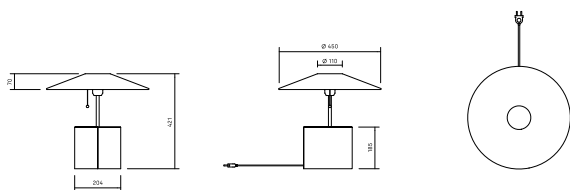

Measurements

Luminaires

Description	Colour	Size (mm)	CRI/CT	Power	Art. no	Price ex. VAT	Price inc. VAT
Smoked oak	Smoked oak	Ø450xH421	930	10W	250872	17560 SEK	21950 SEK
White washed ash	White glazed ash	Ø450xH421	930	10W	250873	17560 SEK	21950 SEK