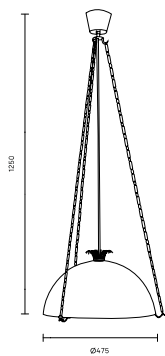

Pictogram

Measurements