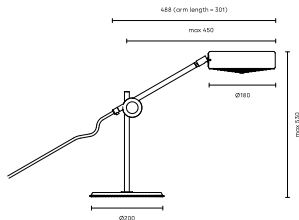

Luminaires

Colour	Size (mm)	Light output	CRI/CT	Power	Art. no	Price ex. VAT	Price inc. VAT
Black	180 x max 530mm	580	830	12W	201927	3610 SEK	4513 SEK