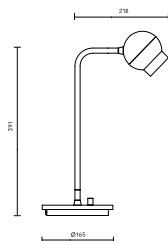

Luminaires

Colour	Size (mm)	Power	Socket	Cord/connection	Distribution	Control	Art. no	Price ex. VAT	Price inc. VAT
Black	Ø165xH391	Max 6W	GU10	2,5m cable with Shuko connector	Direct	Dimmable	201038	4970 SEK	6213 SEK
Black	Ø165xH391	Max 6W	GU10	2,5m cable with UK Plug	Direct	Dimmable	221038	4970 SEK	6213 SEK
White	Ø165xH391	Max 6W	GU10	2,5m cable with Shuko connector	Direct	Dimmable	201039	4970 SEK	6213 SEK
White	Ø165xH391	Max 6W	GU10	2,5m cable with UK Plug	Direct	Dimmable	221039	4970 SEK	6213 SEK