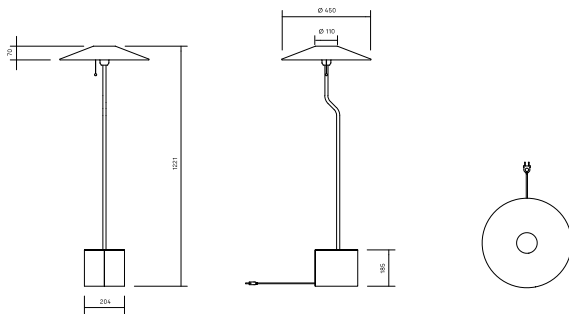

Measurements

Luminaires

Description	Colour	Size (mm)	CRI/CT	Power	Art. no	Price ex. VAT	Price inc. VAT
Smoked oak	Smoked oak	Ø450xH1221	930	10W	250870	19360 SEK	24200 SEK
White washed ash	White glazed ash	Ø450xH1221	930	10W	250871	19360 SEK	24200 SEK