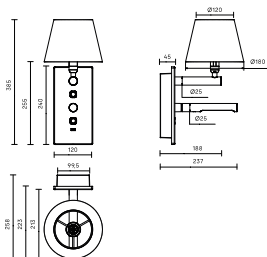

Luminaires

Description	Colour	Size (mm)	CRI/CT	Power	Control	Art. no	Price ex. VAT	Price inc. VAT
Riff Night white	White	L385xW120	827	7W	Dimmable	2000281	2180 SEK	2725 SEK

Accessories

Name	Description	Colour	Size (mm)	Art. no	Price ex. VAT	Price inc. VAT
Riff night grey shade	d18xd12xh13cm	Grey	L180xW120xH130	2000282	170 SEK	213 SEK