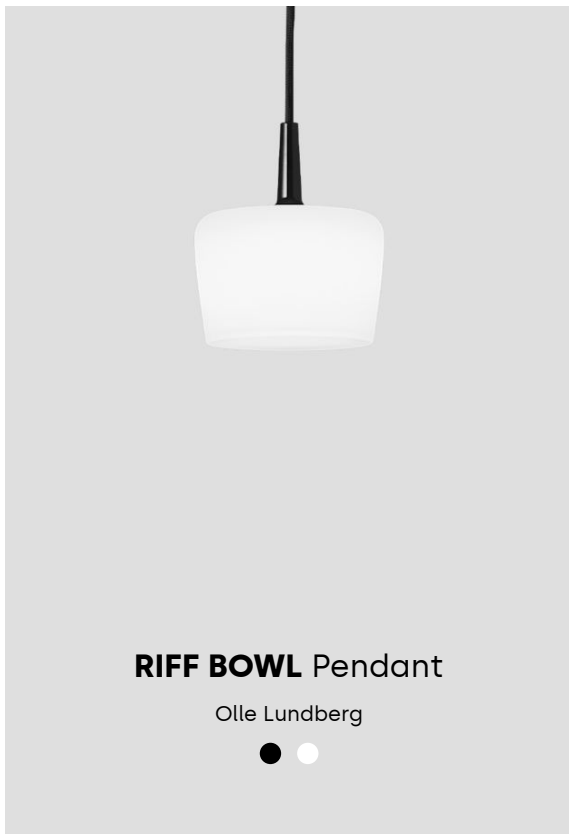

Technical specifications

Material: Light engine in die cast metal. Shade in opal glass.

Connection: Connect directly into driver terminal block, placed in ceiling cup.

Installation: Suspended in 2 m textile cable, black or white. Electronic driver is mounted in the supplied ceiling cup. Supplied with CableCup ceiling cup in flexible silicone.

Light source: LED light source included, colour temperature 3000K or 4000K. Article numbers for 4000K will be supplied upon request. Colour rendering CRI min. 80 or CRI 90 on request. Rated lifetime: L70 50 000h.

Energy classification: This product contains a light source with energy efficiency class E to regulation (EU) No 2019/2015

Other: Light engine and shade, also named as app, creates a complete luminaire. They can be ordered separately, see accessories.

Light regulation: Riff small and medium: LED module with possible dimming via phase dimming (leading edge and trailing edge phase control) or LED module with possible dimming via DALI (Note: Not push dim).

Riff large: LED module with the possibility of dimming via Push dim and 1-10V or LED module with the possibility of dimming via DALI (Note: Not push dim).

Diffuser: Blown opal glass

Pictogram

Measurements

Luminaires

Description	Colour	Size (mm)	Light output	CRI/CT	Power	Control	Art. no	Price ex. VAT	Price inc. VAT
Riff Bowl Large	Black	Ø285xH354	1140lm	830	20W	1-10V/ Pushdim	202584	4980 SEK	6225 SEK
Riff Bowl Large	Black	Ø285xH354	1140lm	830	20W	DALI	202584-402	5240 SEK	6550 SEK
Riff Bowl Large	White	Ø285xH354	1140lm	830	20W	1-10V/ Pushdim	202585	4980 SEK	6225 SEK
Riff Bowl Large	White	Ø285xH354	1140lm	830	20W	DALI	202585-402	5240 SEK	6550 SEK
Riff Bowl Medium	Black	Ø196xH256	630lm	830	10W	DALI	202578-402	4200 SEK	5250 SEK