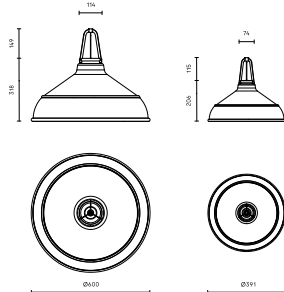

Weight: Ø400: 5,0 kg

Ø600: 9,0 kg

Pictogram

Measurements

The below prices refer to black and white colour. For other standard colours (dusty blue, dusty pink, dusty green and grey) +180 SEK will be added

Luminaires