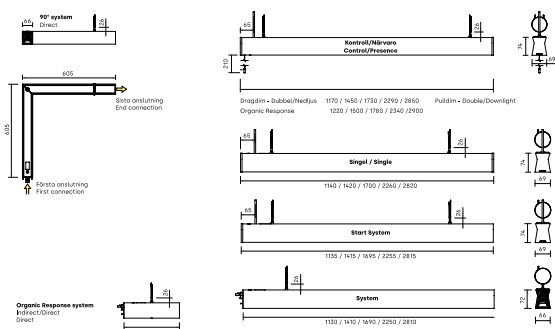

Pictogram

Measurements

Single luminaires are presented above. Same price applies for the corresponding length of start and system luminaires