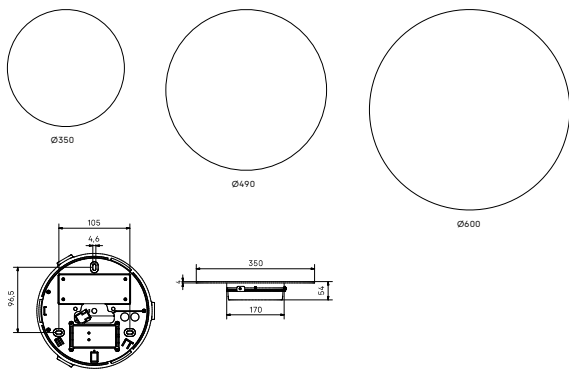

Energy classification: This product contains a light source with energy efficiency class G to regulation (EU) No 2019/2015

Pictogram

Measurements

Luminaires

Description	Colour	Size (mm)	Light output	CRI/CT	Power	Control	Art. no	Price ex. VAT	Price inc. VAT
Alba 350mm	Gold anodized	Ø350xH54	335lm	927	12W	Dimmable	2003212	3790 SEK	4738 SEK
Alba 490mm	Gold anodized	Ø490xH54	335lm	927	12W	Dimmable	2003214	5490 SEK	6863 SEK
Alba 600mm	Gold anodized	Ø600xH54	335lm	927	12W	Dimmable	2003216	6700 SEK	8375 SEK