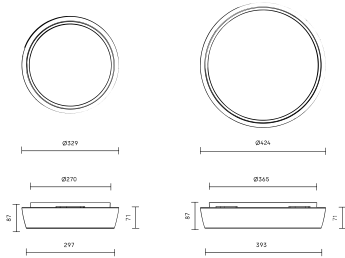

Pictogram

Measurements

Luminaires

Description	Colour	Size (mm)	Light output	CRI/CT	Power	Louvre	Control	Art. no	Price ex. VAT	Price inc. VAT
Medium	Black	Ø424xH87	3130lm	830	34W	Opal acrylic	DALI/DSI	2000045-418	6610 SEK	8263 SEK
Medium	Black	Ø424xH87	3130lm	830	34W	Opal acrylic	DALI/DSI	2000045-514	8330 SEK	10413 SEK
Medium	Black	Ø424xH87	3130lm	840	34W	Opal acrylic	DALI/DSI	2000047-418	6610 SEK	8263 SEK