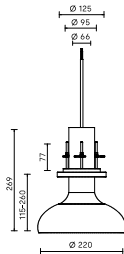

Pictogram

Measurements

Luminaires

Description	Colour	Light output	CRI/CT	Power	Distribution	Control	Art. no	Price ex. VAT	Price inc. VAT
Vesper ceiling	Black	1050lm	930	12W	53°	Touch and DALI	2005002	3830 SEK	4788 SEK
Vesper ceiling	White	1050lm	930	12W	53°	Touch and DALI	2005003	3830 SEK	4788 SEK

Accessories

Name	Description	Art. no	Price ex. VAT	Price inc. VAT
Mounting plate Ø100-150-210-250 mm - MST6	For soft ceilings	2000171	60 SEK	75 SEK