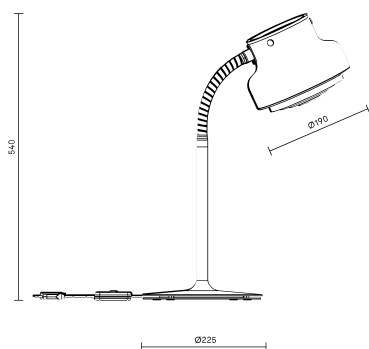

Pictogram

Measurements