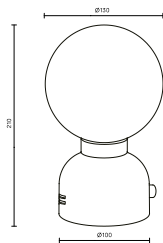

Luminaires

Description	Colour	Size (mm)	CRI/CT	Power	Control	Art. no	Price ex. VAT	Price inc. VAT
Table	White	Ø130xH210	827	Max 6W	Dimmable	2001001	1540 SEK	1925 SEK
Table, fixed installation	White	Ø130xH210	827	Max 6W	Dimmable	2001005	1820 SEK	2275 SEK