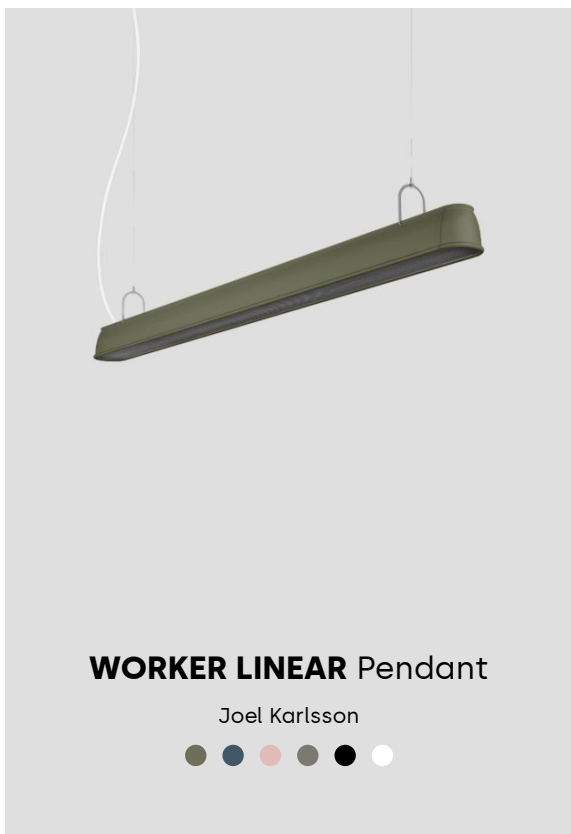

Technical specifications

Material: Frame in extruded aluminium. End caps in cast aluminium.

Installation: Supported from wire with 1.5 m wire with friction lock. Suspension system adjustable vertically and diagonally. System: Start - and end luminaires are supplied with end cap. Eccentric lock connects luminaires mechanically.