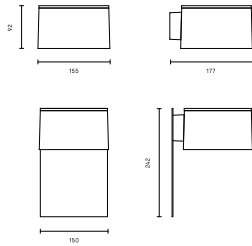

Pictogram

Measurements

Luminaires

Colour	Light output	CRI/CT	Power	Distribution	Control	Art. no	Price ex. VAT	Price inc. VAT
Aluminium grey	541lm	930	9W	Asymmetrical	ON/OFF	205385-236	3870 SEK	4838 SEK
Aluminium grey	541lm	930	9W	Asymmetrical	Touch and DALI	205386-236	4200 SEK	5250 SEK
Anthracite	541lm	930	9W	Asymmetrical	ON/OFF	205385-233	3870 SEK	4838 SEK
Anthracite	541lm	930	9W	Asymmetrical	Touch and DALI	205386-233	4200 SEK	5250 SEK
Ruby red	541lm	930	9W	Asymmetrical	ON/OFF	205385	3870 SEK	4838 SEK
Ruby red	541lm	930	9W	Asymmetrical	Touch and DALI	205386	4200 SEK	5250 SEK