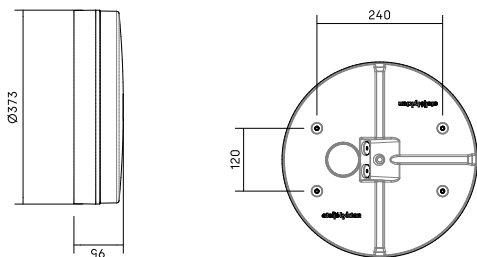

Pictogram

Measurements