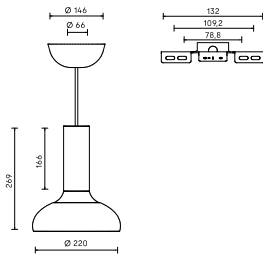

Pictogram

Measurements

Luminaires

Description	Colour	Light output	CRI/CT	Power	Distribution	Control	Art. no	Price ex. VAT	Price inc. VAT
Vesper pendant	Black	1050lm	930	12W	53°	Touch and DALI	2005000	3830 SEK	4788 SEK
Vesper pendant	White	1050lm	930	12W	53°	Touch and DALI	2005001	3830 SEK	4788 SEK