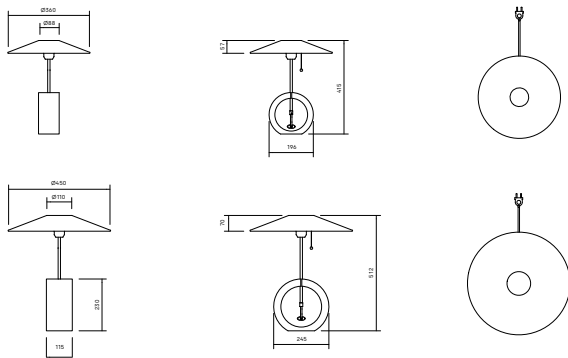

Pictogram

Measurements