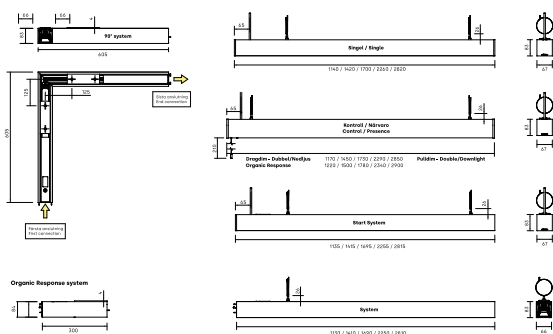

Pictogram

Measurements

Single luminaires are presented above. Same price applies for the corresponding length of start and system luminaires