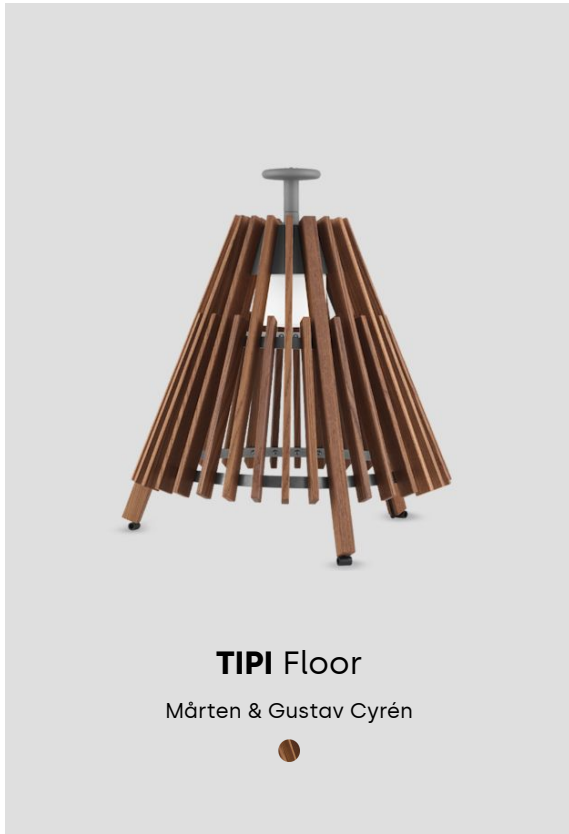

Technical specifications

Material: Handle and top part in die-cast aluminium. Tube and circular structure in stainless steel. Wooden slats in heat-treated ash wood.

Assembly: Tipi comes in four parts; a light engine and three leg parts that are easily mounted into a cone that snaps into the light engine.

Connection: Delivered with black rubber cable 3x0.75 mm², length 4.5 m with earthed plug.

Light source: Recommended light source LED-bulb with E27 fitting.

Standard finish: Natural dark ash wood with details in aluminium RAL9007 textured and stainless steel.

Pictogram

Measurements