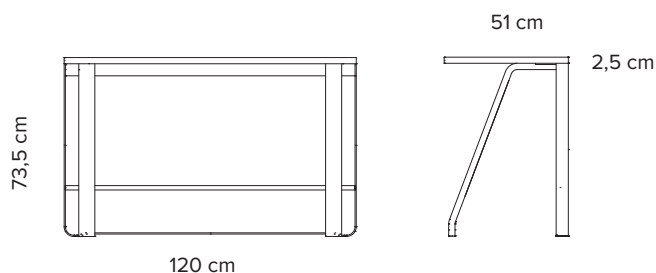

This product can be disassembled

Type	Desk
Dimensions	H: 73,5 cm, L: 120 cm, W: 51 cm, tabletop thickness: 2,5 cm.
Legs	Matt lacquered oak or matt black lacquered beech legs
Steel trestle	Black powder coated
Table top edge	The edge of the table top matches the colour of the legs. Legs in matt lacquered oak = table top edge in oak. Legs in black lacquered beech = table top edge in black.

Table top	Matt lacquered oak legs	Matt black lacquered beech legs
Oak veneer (matt lacquered)	11710	
Black linoleum	10705	10165
Smokey blue linoleum	11725	10675
Conifer green linoleum	10110	11235

Table top w. power socket incl. USB-A/USB-C		
Oak veneer (matt lacquered)	10710	
Black linoleum	10865	10655
Smokey blue linoleum	13280	12000
Conifer green linoleum	11490	12765

Table top w. drawer		
Oak veneer (matt lacquered)	12015	
Black linoleum	12250	11800
Smokey blue linoleum	13335	12220
Conifer green linoleum	11695	12875

Table top w. power socket incl. USB-A/USB-C and drawer		
Oak veneer (matt lacquered)	12010	
Black linoleum	12380	12150
Smokey blue linoleum	14690	13520
Conifer green linoleum	12790	14470

Hemingway