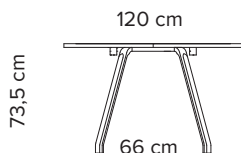

Primum Table

Design: Bent Hansen Studio

This product can be disassembled

Type	Table
Dimensions	Diameter 120 cm, H: 73,5 cm, extension leaf: 51,5 cm, table top: 3 cm Distance between table legs (floor level), w/o extension leaves: 66 cm / 66 cm Distance between table legs (floor level), 1 extension leaf: 117,5 cm / 66 cm Distance between table legs (floor level), 2 extension leaves: 169 cm / 66 cm Diameter 140 cm, H: 73,5 cm, table top: 3 cm Distance between table legs (floor level): 81 cm
Table top	Oak veneer (matt lacquered oak) Walnut veneer Black linoleum with oak edge
Extension leaves	Black linoleum (only available for Ø120 cm - max 2 leaves)
Table legs	Black powder coated steel, brushed stainless steel, matt lacquered oak or matt black lacquered beech

Table Ø120 cm (extension)	Table top oak veneer	Table top black linoleum	Table top walnut veneer
Legs black powder coated steel	21120	17380	22445
Legs brushed stainless steel	22630	18665	24775
Legs matt lacquered oak	22735	19195	
Legs matt black lacquered beech	22735	19195	23205

Surcharge

Extension leaf black linoleum	5310

Table Ø140 cm

Legs black powder coated steel	22680	17920	
Legs brushed stainless steel	20245	20245	
Legs matt lacquered oak	18680	18680	
Legs matt black lacquered beech	18680	18680	

Primum Table Ø120 cm

w/o extension leaves