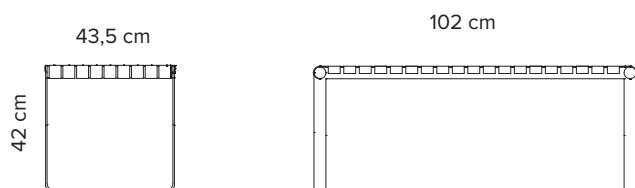

Plaited

Design: Bent Hansen Studio

Type	Bench
Dimensions	H: 42 cm, W: 43,5 cm, L: 102 cm. Other lengths on request.
Webbing	Black nylon or grain leather in black or nature
Frame	Black powder coated steel

This product can be disassembled

Black nylon	11850
Grain leather, black	16330
Grain leather, nature	16330

Plaited