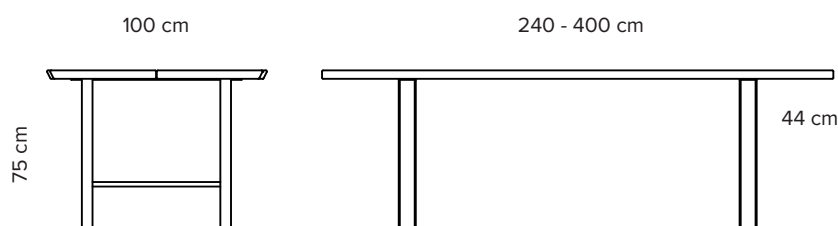

This product can be disassembled

Type	Plank table
Dimensions	H: 75 cm, L: 240-400 cm, W: 100 cm, plank thickness 4 cm Distance from head of the table to legs: 44 cm Placement of table legs can be changed by request
Table top	Two oak planks made of three broad rods glued together. Live edges. Available in oiled oak and smoked oak
Table legs	Black powder coated steel

Lenght:	Table top in oiled oak	Table top in smoked oak
240 cm	54570	76175
260 cm	57530	80485
280 cm	59615	83975
300 cm	67080	94305
320 cm	70570	99820
340 cm	74050	104770
360 cm	78930	110770
380 cm	82700	116285
400 cm	89475	125025

Track