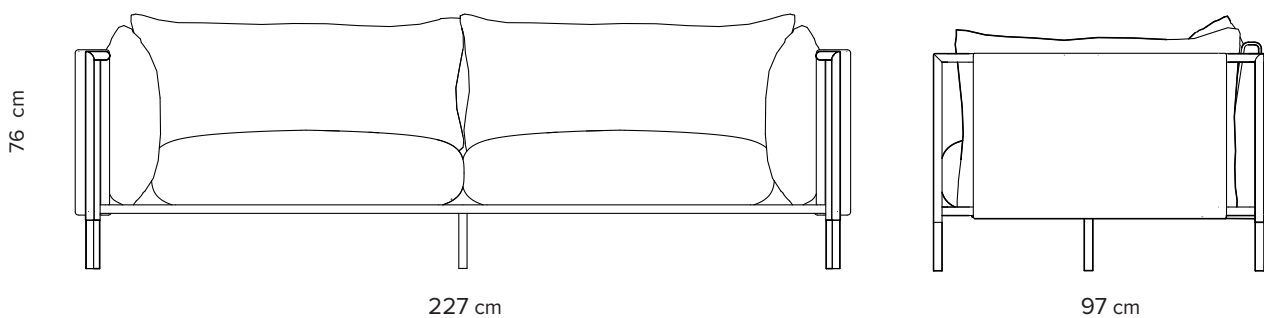

This product can be disassembled

Type	3- seater sofa
Dimensions	L: 227 cm, D: 97 cm, H: 76 cm (back height) Armrest height: 66 cm Seat depth: 65 cm Seat height: 44 cm Seat length: 178 cm
Base	Black powder coated steel
Seat and arm cushion	PU foam (Polyurethane)
Bag cushion	Fiber (70%) and granules (30%)
Com.	Not all types of fabric or leather are suitable for Aware. Com. materials must be pre-approved. Fabric: 9 m

Fabric

01	40165
02	44145
03	48085
04	55135
05	58570
06	61455
07	67820
08	75375

Com.

Fabric	33935

Aware