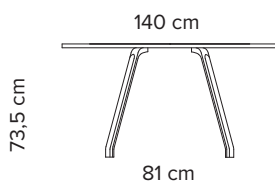

## Primum Table Ø140 cm

This product can be disassembled

Type	Plank table
Dimensions	H: 75 cm, L: 240-400 cm, W: 100 cm, plank thickness 4 cm Distance from head of the table to legs: 44 cm Placement of table legs can be changed by request
Table top	Two oak planks made of three broad rods glued together. Live edges. Available in oiled oak and smoked oak
Table legs	Black powder coated steel