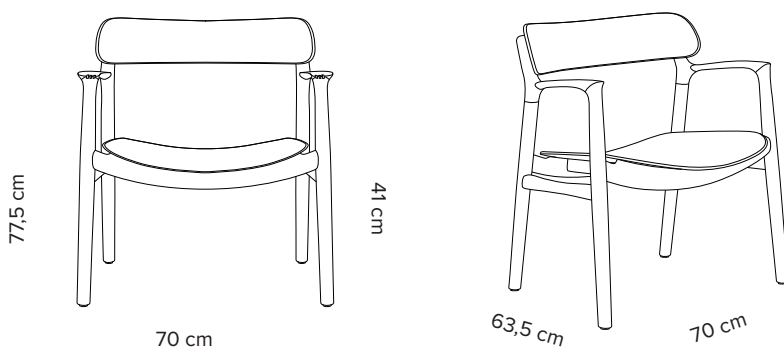

Asger Lounge Chair

Design: Asger Soelberg

This product is FSC® MIX 70% (FSC®C138925) certified.

Type	Wooden lounge chair
Dimensions	H: 77,5 cm, W: 70 cm, D: 63,5 cm Seat height without upholstery: 41 cm, seat height with upholstery: 42 cm Seat depth: 56 cm, seat width: 56 cm Arm rest height: 66,5 cm (measured from front edge)
Material	Oak: light oiled, natural oiled, black lacquered or smoked oiled
Glides	Standard with felt
Upholstery	10 mm 50 kg High resilience foam
Com.	Not all types of fabric and leather are suitable for Asger Lounge Chair. Com. materials must be pre-approved. Fabric: 0.7 m Leather: 0.7 m²

	Oak, light oiled	Oak, natural oiled	Oak, black lacquered	Oak, smoked oiled
Wooden seat	14615	14615	15095	16230
Upholstered seat, leather				
Zenso leather	16790	16790	16790	17790
Com.				
Fabric	15565	15565	15565	16535
Leather	15565	15565	15565	16535

Other material on request

Asger Lounge Chair