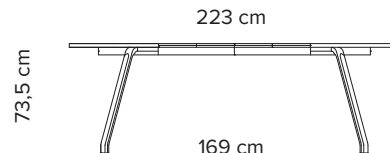

## Primum Table Ø120 cm

w/o extension leaves

1 extension leaf

2 extension leaves

## Primum Table Ø140 cm

This product can be disassembled

Type	Plank table
Dimensions	H: 75 cm, L: 240-400 cm, W: 100 cm, plank thickness 4 cm Distance from head of the table to legs: 44 cm Placement of table legs can be changed by request
Table top	Two oak planks made of three broad rods glued together. Live edges. Available in oiled oak and smoked oak
Table legs	Black powder coated steel