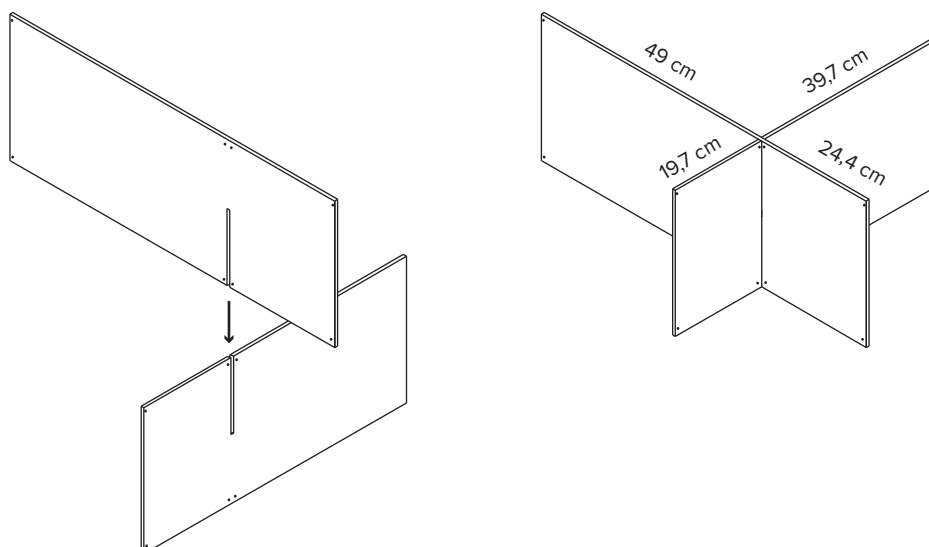

*The shelf plate measures 29 cm. When the shelf is mounted on the wall the fittings increase the width to 30 cm.