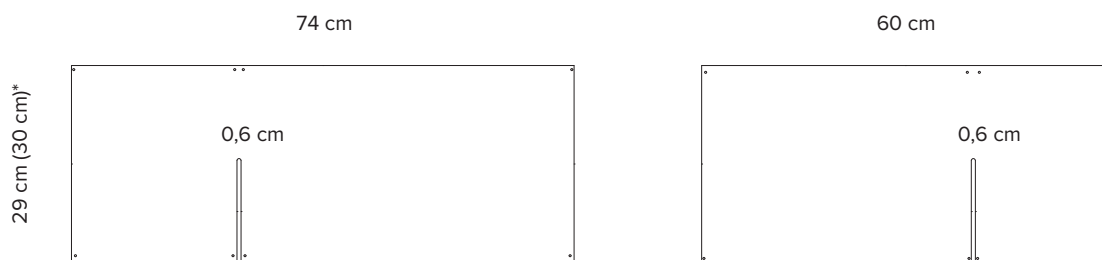

Up The Wall

Design: Bent Hansen Studio

This product can be disassembled

Type	Shelves
Dimensions long shelf	H: 0,6 cm, W: 29 cm, L: 74 cm
Dimensions short shelf	H: 0,6 cm, W: 29 cm, L: 60 cm
Shelf depth	30 cm
Surface, HPL	White, black, oak imitated, walnut imitated
Material	Compact laminate

	per set of shelves
White	3660
Black	3660
Oak	4600
Walnut	4600

Up The Wall set of shelves