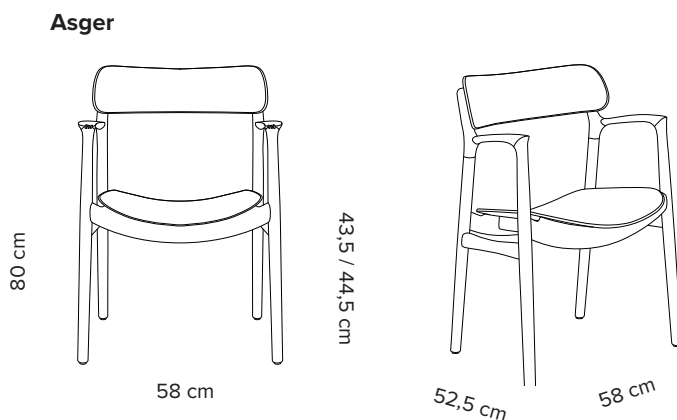

Asger Chair

Design: Asger Soelberg

This product is FSC® MIX 70% (FSC®C138925) certified.

Type	Wooden chair
Dimensions	H: 80 cm, W: 58 cm, D: 52,5 cm Seat height without upholstery: 43,5 cm Seat height with upholstery: 44,5 cm Seat depth: 46 cm Seat width: 46 cm Arm rest height: 69 cm (measured 18 cm from front edge)
Material	Oak: light oiled, natural oiled, black lacquered or smoked oiled
Glides	Standard with felt
Upholstery	10 mm 50 kg high resilience foam
Com.	Not all types of fabric and leather are suitable for Asger Chair. Com. materials must be pre-approved. Fabric: 0.6 m Leather: 0.7 m²

	Oak, light oiled	Oak, natural oiled	Oak, black lacquered	Oak, smoked oiled
Wooden seat	10825	10825	10825	11685

Upholstered seat, leather

Zenso leather	11210	11210	11210	11975

Com.

Fabric	12190	12190	12190	13065
Leather	12190	12190	12190	13065

Other materials on request