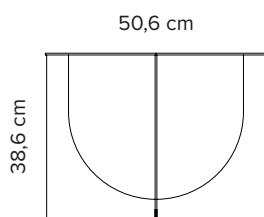

This product can be disassembled

Type	Coffee table
Dimensions Inverse small	H: 38,6 cm, diameter: 50,6 cm
Dimensions Inverse medium	H: 45,8 cm, diameter: 50,6 cm
Table top	Texture coated steel
Legs	Texture coated steel

	Small V1	Medium V1
Beige	5180	5195
Black	5180	5195
Grey	5180	5195

Inverse small V1