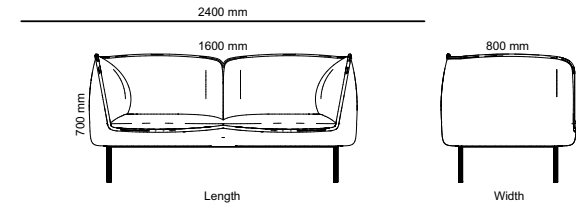

Divided 2-seated & 3-seated sofa