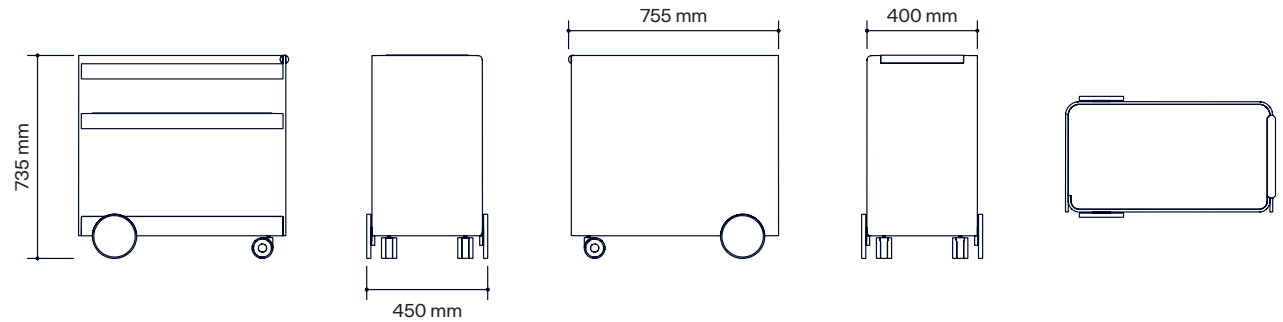

Color & Trim

Clear Coat & Stain	
Price Group 1	Natural Oak
Price Group 2	White Glazed Ash White Glazed Oak Dark Brown stained Black stain

All other materials and colors are offered as a custom order.

Troy Medium