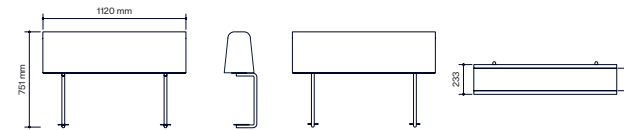

All other materials and colors are offered as a custom order.

Escape 1200x1200

Escape 1600x800

Escape 2400x800

Flush Backrest

Between Backrest

Table

Escape Sofa