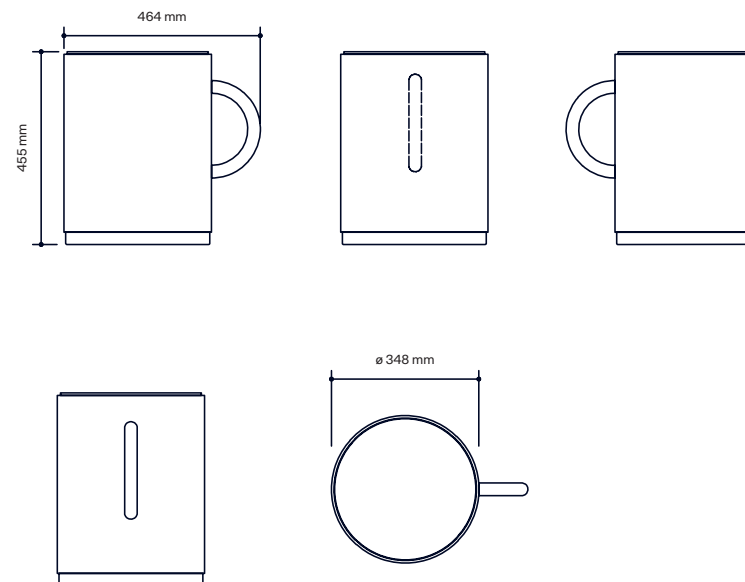

Cup Stool

Color & Trim

	Fabrics	Powder Coating
Price Group 1	Event Era	Silver Black
Price Group 2	Quest Select Sumi Ally Hello Cura Grain	Chrome Lacquer Misty Grey Dark Chocolate Fern Green Coastal Blue Vermilion Red
Price Group 3	Main Line Flax Re-Wool Remix 3 Node Capture Moore Acton Hestan Auckland Foster	
Price Group 4	Ritz Hallingdal 65 Steelcut Trio 3 Divina MD Rami Wolin	
Leather	Elmosoft Leather	

All other materials and colors are offered as a custom order.