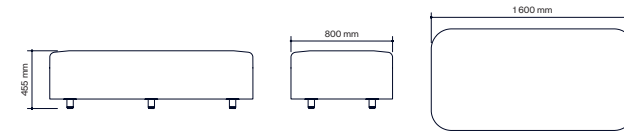

Escape 1600x800