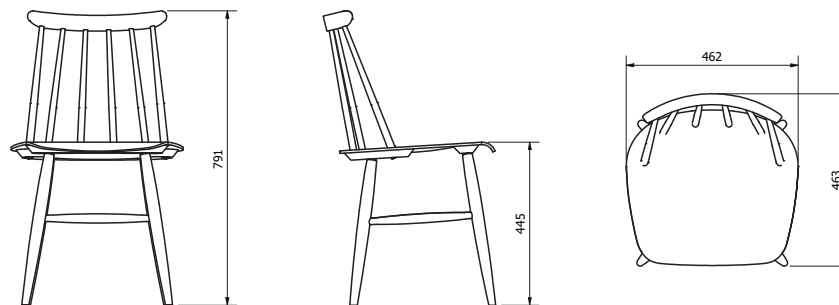

Color & Trim

Wood 1 (Veneer on seat)	Wood 2 (Veneer on seat)	Lacquer
Oak	Plantation Teak	Clear Varnish
Birch		Heritage White
		Heritage Black

All other materials and colors are offered as a custom order.

Fanett Chair 55T