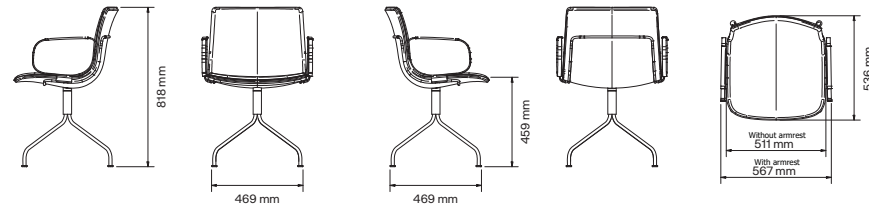

Color & Trim

	Fabrics	Powder Coating
Price Group 1	Event Era	Silver Black
Price Group 2	Quest Select Sumi Ally Hello Cura Grain	Chrome Misty Grey Dark Chocolate Fern Green Coastal Blue Vermilion Red
Price Group 3	Main Line Flax Re-Wool Remix 3 Node Capture Moore Acton Hestan Auckland Foster	
Price Group 4	Ritz Hallingdal 65 Steelcut Trio 3 Divina MD Rami Wolin	
Leather	Elmosoft Leather	

All other materials and colors are offered as a custom order.

Swivel with/without armrest