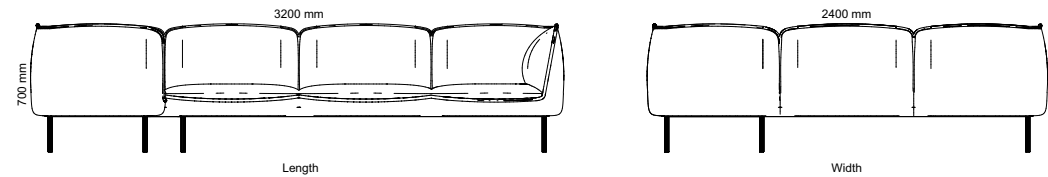

Corner sofa