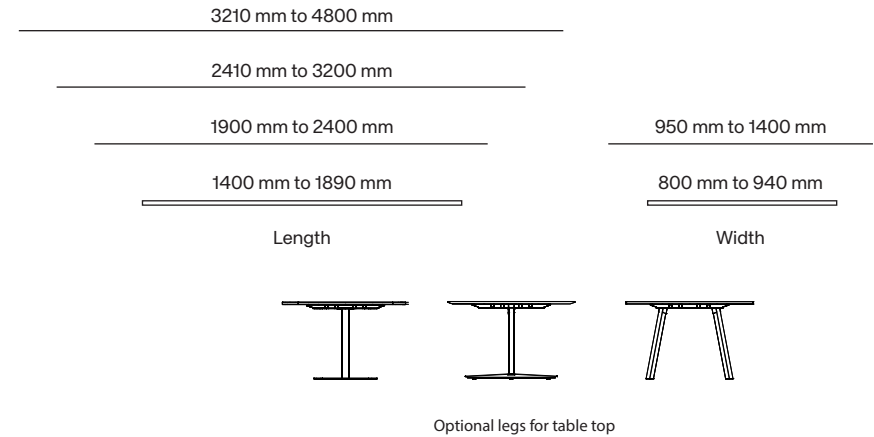

Color & Trim

Laminate	
Price Group 1	White Light grey Dark grey
Price Group 2	Beech Birch Oak Oak White glazed Ash White glazed Black stained Woodgrain
HPL	
Price Group 1	White Light grey Dark grey Black
Price Group 2	Black Anti fingerprint Beech Birch Oak Oak White glazed Ash White glazed Black stained Woodgrain
Desktop	
	Mushroom (4176) Pebble (4175) Pewter (4155) Nero (4023) Charcoal (4166) Smokey blue (4179) Mauve (4172) Ash (4132) Conifer (4174) Burgundy (4154)
Veneer	
	Birch Oak Natural Oak White glazed Ash White glazed Black stained

All other materials and colors are offered as a custom order.

Rectangular