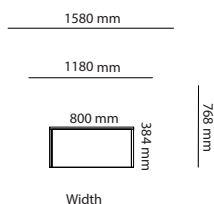

Upper units