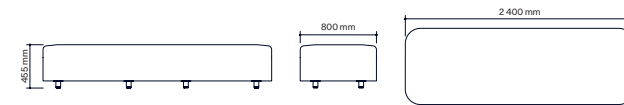

Escape 2400x800