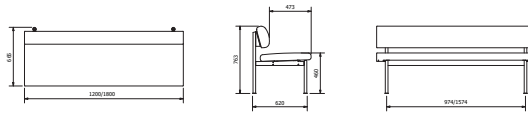

Color & Trim

	Fabrics	Powder Coating
Price Group 1	Event Era	White Silver Black
Price Group 2	Quest Select Sumi Ally Hello Cura Grain	Chrome Lacquer Misty Grey Dark Chocolate Fern Green Coastal Blue Vermilion Red
Price Group 3	Main Line Flax Re-Wool Remix 3 Node Capture Moore Acton Hestan Auckland Foster	
Price Group 4	Ritz Hallingdal 65 Steelcut Trio 3 Divina MD Rami Wolin	
Leather	Elmosoft Leather	

Everlong Sofa 1200/1800