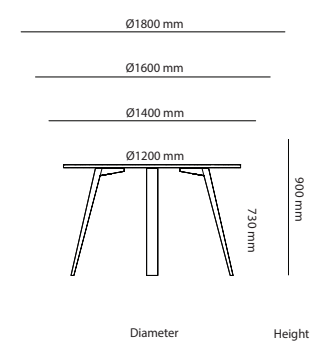

Piece Table

Color & Trim

HPL

White
Light grey
Dark grey
Black

Desktop

Beige
Light grey
Black

Veneer

Birch
Oak

Stained Veneer

White Ash
Black

Laminate (only available for Piece Light & Piece Wood)

White
Light grey
Dark grey

All other materials and colors are offered as a custom order.

Piece

Piece Wood

Piece Light