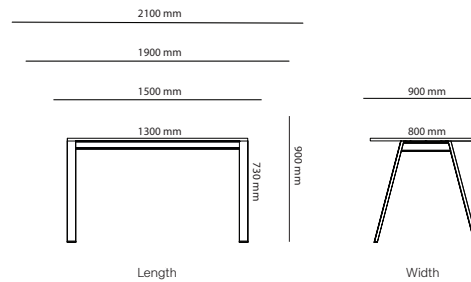

Piece Table

Art.no.	Piece Conference Table	HPL	Desktop	Veneer
41A140100	Piece table (stand-alone) 1400x1000mm	15 681 kr		18 373 kr
41A140125	Piece table (stand-alone) 1400x1250mm	16 280 kr	17 922 kr	18 972 kr
41A140140	Piece table (stand-alone) 1400x1400mm	17 185 kr	18 827 kr	19 877 kr
41A160100	Piece table (stand-alone) 1600x1000mm	15 681 kr	17 323 kr	18 373 kr
41A160125	Piece table (stand-alone) 1600x1250mm	16 280 kr	17 922 kr	18 972 kr
41A160140	Piece table (stand-alone) 1600x1400mm	17 185 kr	18 827 kr	19 877 kr
41A180100	Piece table (stand-alone) 1800x1000mm	16 799 kr	18 441 kr	19 491 kr
41A180125	Piece table (stand-alone) 1800x1250mm	17 462 kr	19 104 kr	20 154 kr
41A180140	Piece table (stand-alone) 1800x1400mm	18 411 kr	20 053 kr	21 103 kr
41A210100	Piece table (stand-alone) 2100x1000mm	16 799 kr	18 441 kr	19 491 kr
41A210125	Piece table (stand-alone) 2100x1250mm	17 462 kr	19 104 kr	20 154 kr
41A210140	Piece table (stand-alone) 2100x1400mm	18 411 kr	20 053 kr	21 103 kr
41A250100	Piece table (stand-alone) 2500x1000mm	17 477 kr	19 119 kr	20 169 kr
41A250125	Piece table (stand-alone) 2500x1250mm	18 372 kr	20 014 kr	21 064 kr
41A250140	Piece table (stand-alone) 2500x1400mm	19 172 kr	20 814 kr	21 864 kr
41A280100	Piece table (stand-alone) 2800x1000mm	30 015 kr	33 300 kr	35 400 kr
41A280125	Piece table (stand-alone) 2800x1250mm	31 104 kr	34 389 kr	36 489 kr
41A280140	Piece table (stand-alone) 2800x1400mm	32 670 kr	35 955 kr	38 055 kr
41A320100	Piece table (stand-alone) 3200x1000mm	30 015 kr	33 300 kr	35 400 kr
41A320125	Piece table (stand-alone) 3200x1250mm	31 104 kr	34 389 kr	36 489 kr
41A320140	Piece table (stand-alone) 3200x1400mm	32 670 kr	35 955 kr	38 055 kr
41A360100	Piece table (stand-alone) 3600x1000mm	32 254 kr	35 539 kr	37 639 kr
41A360125	Piece table (stand-alone) 3600x1250mm	33 615 kr	36 900 kr	39 000 kr
41A360140	Piece table (stand-alone) 3600x1400mm	35 121 kr	38 406 kr	40 506 kr
41A420100	Piece table (stand-alone) 4200x1000mm	32 254 kr	35 539 kr	37 639 kr