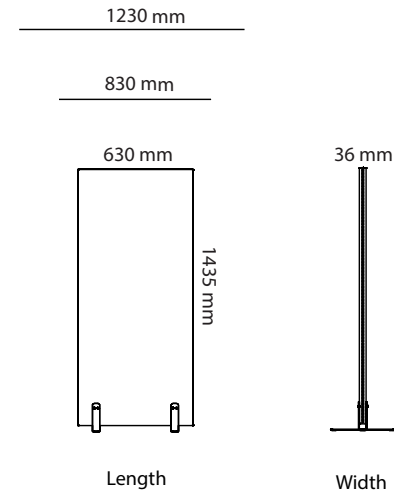

Color & Trim

Fabrics	
Price Group 1	Cara Carlow Era Event
Price Group 2	Ally Blazer Lite Cura Screen Grain Hello Select Sumi
Price Group 3	Acton Auckland Capture Foster Hestan Main Line Flax Moore Node Remix Re-wool
Price Group 4	Divina MD Rami Steelcut Trio Wolin

Floor Screen

All other materials and colors are offered as a custom order.