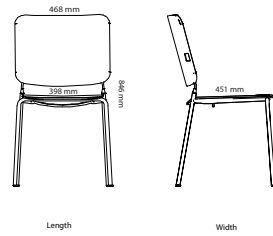

Color & Trim

Fabrics	
Price Group 1	Event Era
Price Group 2	Ally Cura Grain Hello Quest Select Sumi
Price Group 3	Acton Auckland Capture Foster Hestan Main Line Flax Moore Node Remix Re-wool
Price Group 4	Divina MD Hallingdal 65 Rami Ritz Steelcut Trio Wolin
Leather	Elmosoft Leather

Feather chair