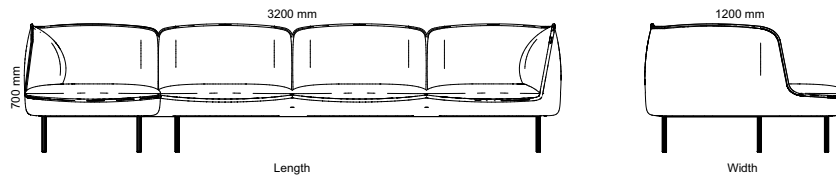

Footstool

Armchair

Divided 2-seated & 3-seated sofa

Corner sofa

Chaise longue

2-seated & 3-seated sofa

All other materials and colors are offered as a custom order.

Art.no.	2-seated sofa	PG2	PG3	PG4	PGL
31A2G2	Gather 2-seated sofa	23 268 kr	25 313 kr	30 479 kr	48 096 kr
31B2G2	Gather divided 2-seated sofa	23 268 kr	25 313 kr	30 479 kr	48 096 kr
31C2G2	Gather long 2-seated sofa	29 493 kr	31 928 kr	38 019 kr	62 898 kr
3 seated & chaise lounge					
31D31G2	Gather 3-seated & chaise longue	44 513 kr	47 864 kr	56 346 kr	89 632 kr
31D13G2	Gather chaise longue & 3-seated	44 513 kr	47 864 kr	56 346 kr	89 632 kr
3 seated sofa					
31A3G2	Gather 3-seated sofa	31 492 kr	34 231 kr	41 151 kr	67 186 kr
31B3G2	Gather divided 3-seated sofa	31 492 kr	34 231 kr	41 151 kr	67 186 kr
Armchair					
31A1G2	Gather armchair	16 701 kr	18 006 kr	21 282 kr	27 229 kr
Corner Sofa					
31H23G2	Gather corner sofa 2-C-3	61 397 kr	66 551 kr	79 562 kr	131 242 kr
31H32G2	Gather corner sofa 3-C-2	61 397 kr	66 551 kr	79 562 kr	131 242 kr
Foot Stool					
31P1G2	Gather footstool	9 686 kr	10 222 kr	11 574 kr	16 299 kr
31P2G2	Gather long footstool	11 598 kr	12 304 kr	14 058 kr	18 967 kr