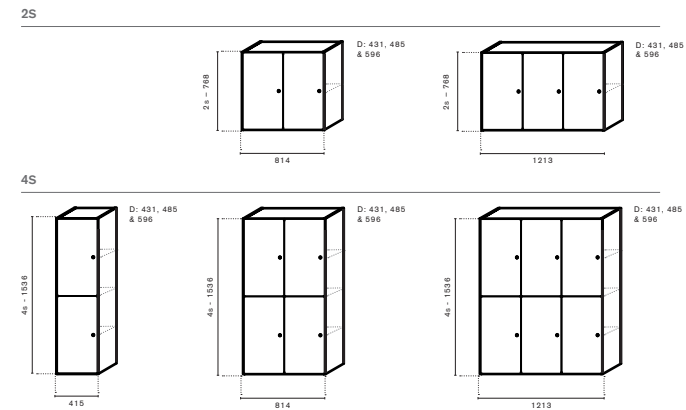

Personal lockers – High