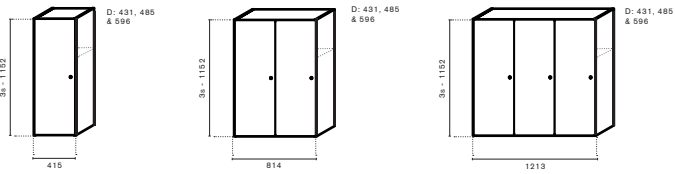

Wardrobe

3S