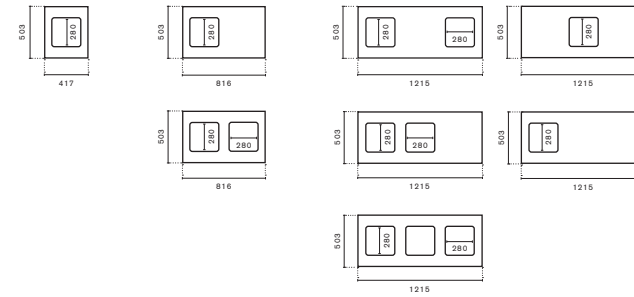

2S - CREST TOP