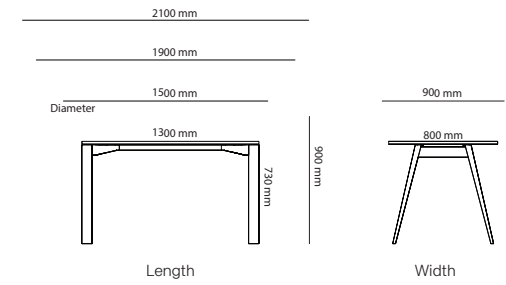

Piece Table

Color & Trim

HPL

White
Light grey
Dark grey
Black

Desktop

Beige
Light grey
Black

Veneer

Birch
Oak

Stained Veneer

White Ash
Black

Laminate (only available for Piece Light & Piece Wood)

White
Light grey
Dark grey

All other materials and colors are offered as a custom order.

Piece

Piece Wood

Piece Light