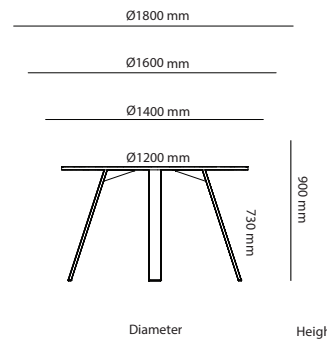

Piece Table

Color & Trim

HPL

White
Light grey
Dark grey
Black

Desktop

Beige
Light grey
Black

Veneer

Birch
Oak

Stained Veneer

White Ash
Black

Laminate (only available for Piece Light & Piece Wood)

White
Light grey
Dark grey

All other materials and colors are offered as a custom order.

Piece

Piece Wood

Piece Light