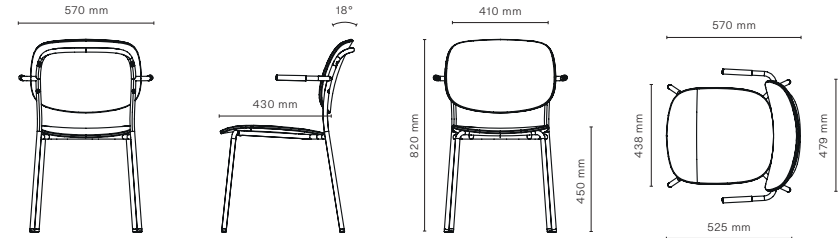

Modular Chair

Color & Trim

	Fabrics
Price Group 1	Event Era
Price Group 2	Ally Cura Grain Hello Quest Select Sumi
Price Group 3	Acton Auckland Capture Foster Hestan Main Line Flax Moore Node Remix Re-wool
Price Group 4	Divina MD Hallingdal 65 Rami Ritz Steelcut Trio Wolin
Leather	Elmosoft Leather

Stand Lacquer (Base)

- Black Lacquer
- White Lacquer
- Chrome
- Green Lacquer – Price Group Edge
- Misty Grey – Price Group Edge
- Dark Chocolate – Price Group Edge

Wood Veneer (Seat & Backrest)

- Oak White Glazed
- Oak Natural
- Ash White Glazed
- Ash Fern Green
- Oak Black Brown Stained
- Oak Black Stained

All other materials and colors are offered as a custom order.

All other materials and colors are offered as a custom order.

4-legged with armrest