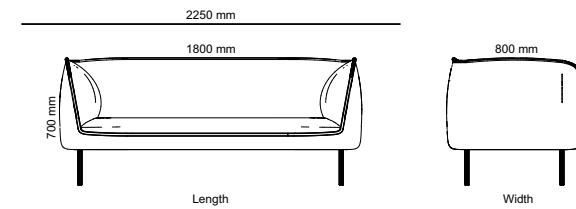

Footstool

Armchair

Divided 2-seated & 3-seated sofa

Corner sofa

Chaise longue

2-seated & 3-seated sofa

All other materials and colors are offered as a custom order.

Art.no.	2-seated sofa	PG2	PG3	PG4	PGL
31A2G2	Gather 2-seated sofa	23 268 kr	25 313 kr	30 479 kr	48 096 kr
31B2G2	Gather divided 2-seated sofa	23 268 kr	25 313 kr	30 479 kr	48 096 kr
31C2G2	Gather long 2-seated sofa	29 493 kr	31 928 kr	38 019 kr	62 898 kr
3 seated & chaise lounge					
31D31G2	Gather 3-seated & chaise longue	44 513 kr	47 864 kr	56 346 kr	89 632 kr
31D13G2	Gather chaise longue & 3-seated	44 513 kr	47 864 kr	56 346 kr	89 632 kr
3 seated sofa					
31A3G2	Gather 3-seated sofa	31 492 kr	34 231 kr	41 151 kr	67 186 kr
31B3G2	Gather divided 3-seated sofa	31 492 kr	34 231 kr	41 151 kr	67 186 kr
Armchair					
31A1G2	Gather armchair	16 701 kr	18 006 kr	21 282 kr	27 229 kr
Corner Sofa					
31H23G2	Gather corner sofa 2-C-3	61 397 kr	66 551 kr	79 562 kr	131 242 kr
31H32G2	Gather corner sofa 3-C-2	61 397 kr	66 551 kr	79 562 kr	131 242 kr
Foot Stool					
31P1G2	Gather footstool	9 686 kr	10 222 kr	11 574 kr	16 299 kr
31P2G2	Gather long footstool	11 598 kr	12 304 kr	14 058 kr	18 967 kr