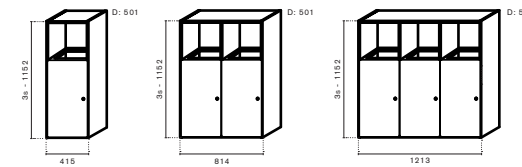

Wardrobe

3S

4S

5S

Waste sorting

2S

2S - CREST TOP

3S

Seat pad

UPHOLSTERED