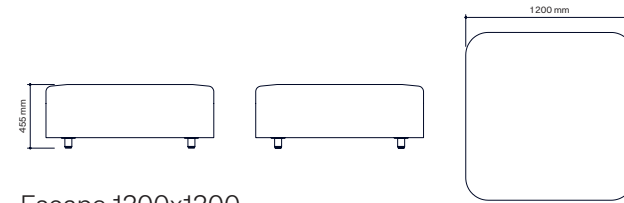

Escape Sofa

Color & Trim

	Fabrics	Powder Coating	HPL	Veneer
Price Group 1	Event Era	White Silver Black	White Light Grey Dark Grey	Oak White Glazed Oak Natural Birch Ash White Glazed Oak Dark Brown Stained Oak Black Stained
Price Group 2	Quest Select Sumi Ally Hello Cura Grain	Chrome Lacquer Misty Grey Dark Chocolate Fern Green Coastal Blue Vermilion Red	Oak Natural Birch Ash White Glazed Oak White Glazed Beech Black Stained Black anti-fingerprint	
Price Group 3	Main Line Flax Re-Wool Remix 3 Node Capture Moore Acton Hestan Auckland Foster			
Price Group 4	Ritz Hallingdal 65 Steelcut Trio 3 Divina MD Rami Wolin			
Leather	Elmosoft Leather			

All other materials and colors are offered as a custom order.

Escape 1200x1200