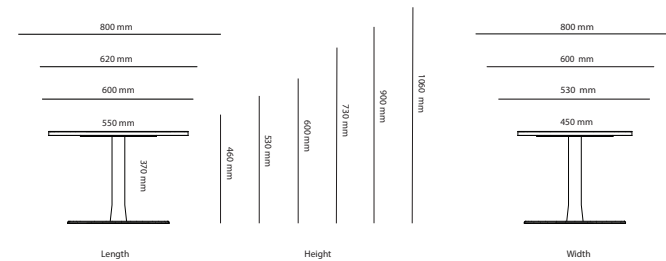

Radius

All other materials and colors are offered as a custom order.