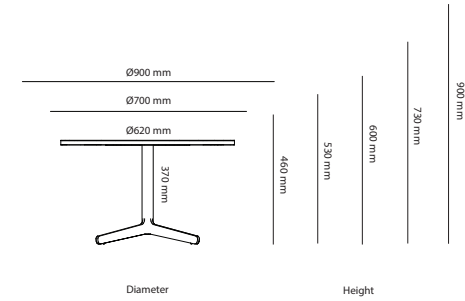

Feather Table

Color & Trim

Laminate	
Price Group 1	White Light grey Dark grey
Price Group 2	Oak Oak White glazed Ash White glazed Black stained Woodgrain
HPL	
Price Group 1	White Light grey Dark grey Black
Price Group 2	Black Anti fingerprint Oak Oak White glazed Ash White glazed Black stained Woodgrain
Desktop	
	Mushroom (4176) Pebble (4175) Nero (4023)
Veneer	
	Birch Oak Natural Oak White glazed Ash White glazed Black stained Dark brown stained
Solid	
	Ash Oak
Marble	
	Bianco Carrara Verde Guatemala Emperador Dark

Square/Rectangle

Round

With round corners

All other materials and colors are offered as a custom order.