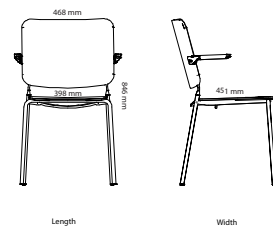

Feather chair armrests