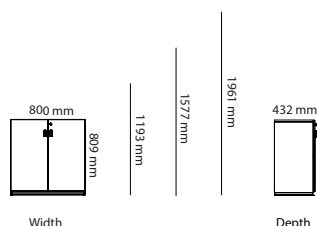

Access Storage

Color & Trim

Laminate

White
Light grey
Dark grey

Lacquer

Body

White S 0500-N
Black S 9000-N

Front

White S 0500-N
Black S 9000-N
Light grey S 2500-N
Dark grey S 7000-N
Sandy grey S 2005-Y50R
Fern green S 7010-G30Y
Bay leave S 4020-G30Y
Petroleum S 7020-B10G

Veneer

Birch
Oak

Stained Veneer

White Ash
Black

All other materials and colors are offered as a custom order.

Swing door