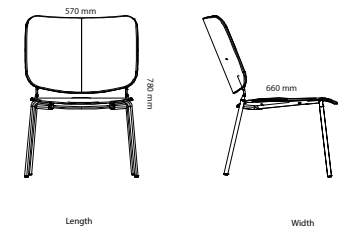

Feather lounge (Price quoted on request)