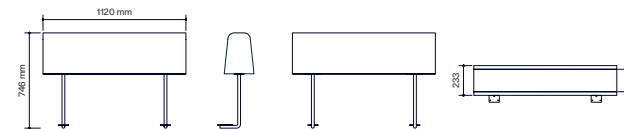

All other materials and colors are offered as a custom order.

Escape 1200x1200

Escape 1600x800

Escape 2400x800

Flush Backrest

Between Backrest

Table

Escape Sofa