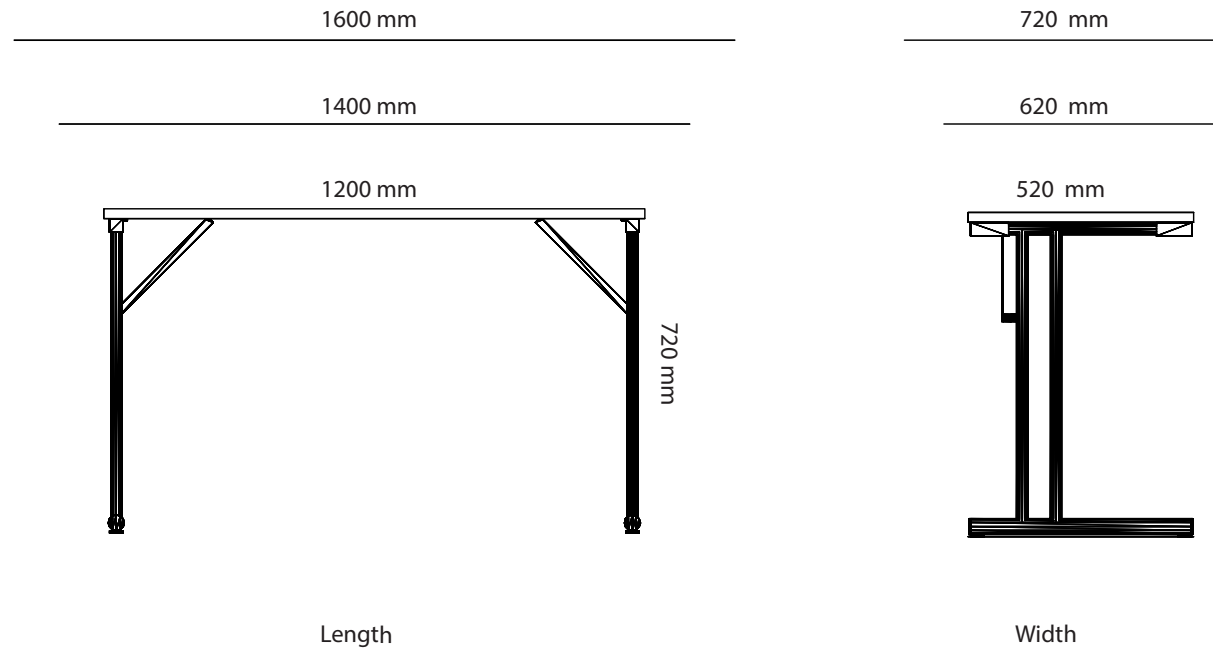

Allround Table

Color & Trim

Laminate

White
Light grey
Dark grey

Desktop

Beige
Light grey
Black

Veneer

Birch

All other materials and colors are offered as a custom order.