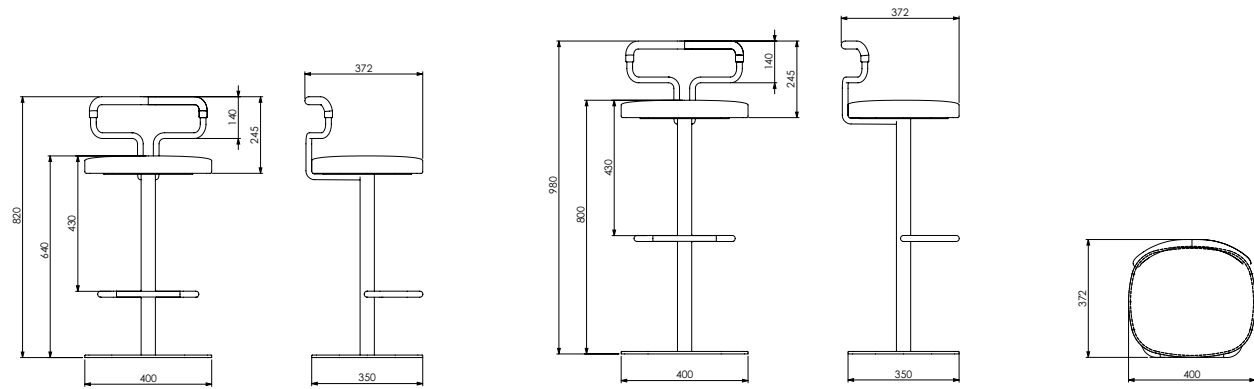

Color & Trim

	Fabrics
Price Group 1	Event Era
Price Group 2	Ally Cura Grain Hello Quest Select Sumi
Price Group 3	Acton Auckland Capture Foster Hestan Main Line Flax Moore Node Remix Re-wool
Price Group 4	Divina MD Hallingdal 65 Rami Ritz Steelcut Trio Wolin

All other materials and colors are offered as a custom order.

Stand	Lacquer
	White Black Silver

All other materials and colors are offered separately.