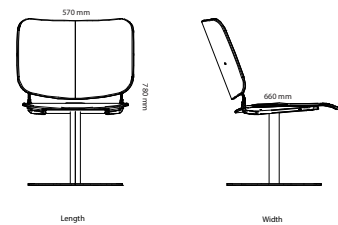

Feather chair

Feather swivel chair armrests

Feather lounge (Price quoted on request)

Feather chair armrests

Feather swivel-adjust chair armrests

Feather lounge swivel (Price quoted on request)

All other materials and colors are offered as a custom order.