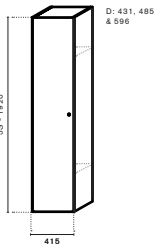

Wardrobe

3S

4S

5S

Waste sorting

2S

2S - CREST TOP

3S

Seat pad

UPHOLSTERED