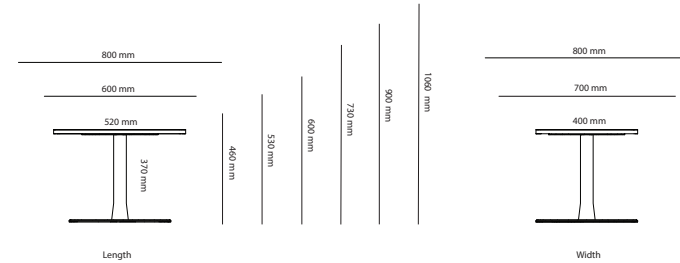

Cone Table

Color & Trim

Laminate	
Price Group 1	White Light grey Dark grey
Price Group 2	Oak Oak White glazed Ash White glazed Black stained Woodgrain
HPL	
Price Group 1	White Light grey Dark grey Black
Price Group 2	Black Anti fingerprint Oak Oak White glazed Ash White glazed Black stained Woodgrain
Desktop	
	Mushroom (4176) Pebble (4175) Nero (4023)
Veneer	
	Birch Oak Natural Oak White glazed Ash White glazed Black stained Dark brown stained
Solid	
	Ash Oak
Marble	
	Bianco Carrara Verde Guatemala Emperador Dark

Square/Rectangle