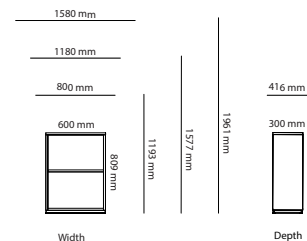

Access Storage

Color & Trim

Laminate

White
Light grey
Dark grey

Lacquer

Body

White S 0500-N
Black S 9000-N

Front

White S 0500-N
Black S 9000-N
Light grey S 2500-N
Dark grey S 7000-N
Sandy grey S 2005-Y50R
Fern green S 7010-G30Y
Bay leave S 4020-G30Y
Petroleum S 7020-B10G

Veneer

Birch
Oak

Stained Veneer

White Ash
Black

All other materials and colors are offered as a custom order.

Open storage