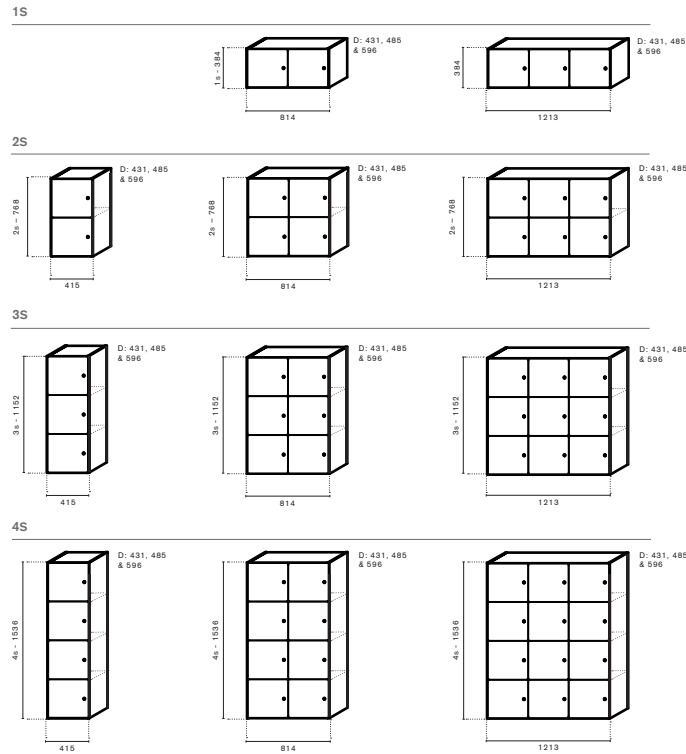

Personal lockers – Low