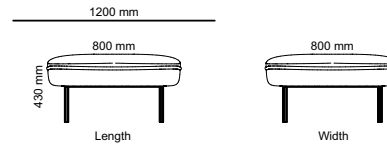

Color & Trim

	Fabrics
Price Group 2	Ally Cura Grain Hello Select Sumi
Price Group 3	Acton Auckland Capture Foster Hestan Main Line Flax Moore Node Remix Re-wool
Price Group 4	Divina MD Hallingdal 65 Rami Ritz Steelcut Trio Wolin
Leather	Elmosoft Leather

Footstool