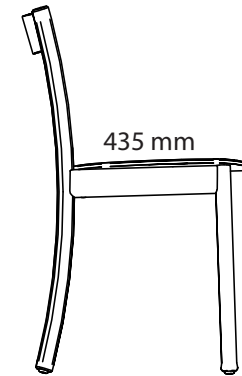

Arc Chair

Length

Width

Arc Stool

Length

Width

Arc Chair / Stool

Art.no.	Chair	PG1
14690	Arc chair	4 355 kr
	Stool	
18AH46	Arc stool, height 460mm	4 355 kr
18AH65	Arc stool, height 650mm	5 072 kr
18AH80	Arc stool, height 800mm	5 458 kr