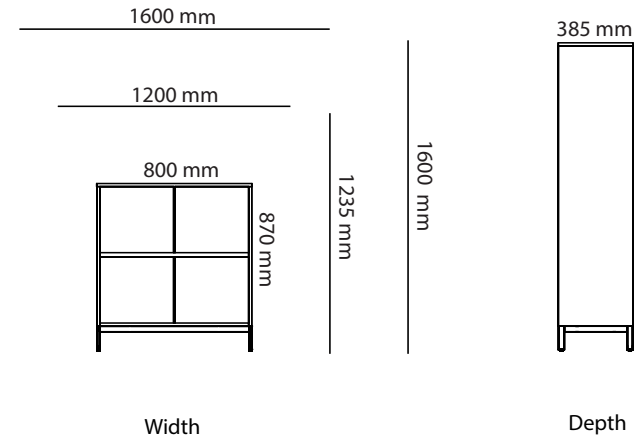

Color & Trim

Body	
Lacquer	White S 0500-N Light grey S 2500-N Dark grey S 7000-N Black S 9000-N
Veneer	Birch Oak
Stained Veneer	White Ash
Front	
Lacquer	White S 0500-N Light grey S 2500-N Dark grey S 7000-N Black S 9000-N Sandy grey S 2005-Y50R Fern green S 7010-G30Y Bay leave S 4020-G30Y Petroleum S 7020-B10G
Veneer	Birch Oak
Stained Veneer	White Ash
Crest top	
Marble	Bianco Carrara Verde Guatemala Emperador Dark

All other materials and colors are offered as a custom order.