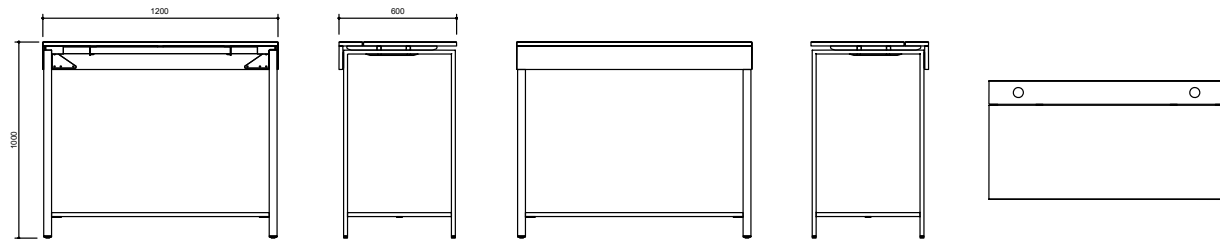

Piece Table

Options

Cable Management	Price
Cutout for Powerbox, Bi-Box Small	476 kr
Cable cover	1 079 kr
Legs	
1060 mm	1 151 kr
1060 mm (Ø)	839 kr

Color & Trim

Table Top	
HPL Price Group 1	White Light grey Dark grey
HPL Price Group 2	Black anti fingerprint Beech Birch Oak Oak white glazed Ash white glazed Black stained
Desktop	
	Pebble 4175 Nero 4023 Mushroom 4176 Pewter 4155 Charcoal 4166 Smokey blue 4179 Mauve 4172 Ash 4132 Conifer 4174 Burgundy 4154
Veneer	
	Birch Oak Oak white glazed Ash white glazed Dark brown stained Black stained
Legs/Frame	
Price Group 1	White lacquer Black lacquer Silver lacquer*
Price Group 2	Chrome lacquer* Dark Chocolate Misty Grey Fern Green* Vermillion Red* Coastal Blue*

Neat Lo

Neat Hi

Neat HiLo

*Not available as standard order for Neat HiLo.

All other materials and colors are offered as a custom order.

Neat Table

Art.no.	Neat Lo	HPL group 1	HPL group 2	Desktop	Veneer
45A12060	Neat Lo table 1200x600mm	6 038 kr	6 248 kr	6 405 kr	7 140 kr
Neat Hi					
45B12060	Neat Hi table 1200x600mm	6 290 kr	6 500 kr	6 657 kr	7 392 kr
Neat HiLo					
45C12080	Neat HiLo table 1200x800mm	14 700 kr	14 910 kr	15 068 kr	15 803 kr
45C14080	Neat HiLo table 1400x800mm	14 963 kr	15 173 kr	15 330 kr	16 065 kr
45C16080	Neat HiLo table 1600x800mm	15 225 kr	15 435 kr	15 593 kr	16 328 kr
Neat HiLo tower					
45D12080	Neat HiLo tower table 1200x800mm	17 850 kr	18 060 kr	18 218 kr	18 953 kr
45D14080	Neat HiLo tower table 1400x800mm	18 113 kr	18 323 kr	18 480 kr	19 215 kr
45D16080	Neat HiLo tower table 1600x800mm	18 375 kr	18 585 kr	18 743 kr	19 478 kr