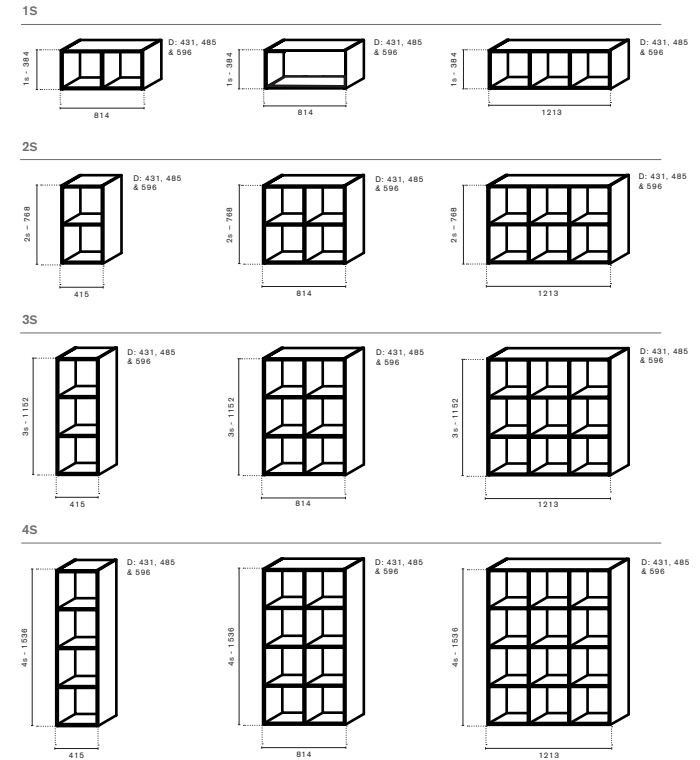

Color & Trim

Laminate	
Price Group 1	White Light grey Dark grey
Price Group 2	Birch Oak Oak White glazed Ash White glazed Black stained
Lacquer	
	White Light grey Dark grey
Veneer	
	Birch Oak Natural
Stained Veneer	
	Oak White glazed Ash White glazed Black stained

All other materials and colors are offered as a custom order.

Open