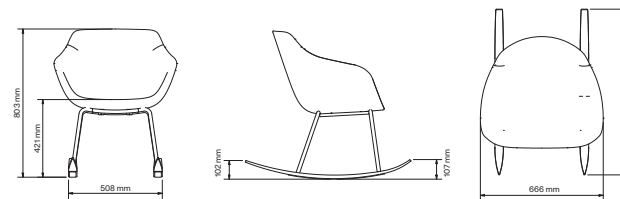

All other materials and colors are offered as a custom order.

Eski Chair 4-leg

Eski Swivel Chair 4-feet

Eski Swivel Chair 4-star

Eski Rocking Chair

Eski Chair

Art.no.	Chair	PG1	PG2	PG3	PG4	Leather
71A4L	Eski Chair 4-leg	6 195 kr	6 720 kr	7 245 kr	7 770 kr	9 345 kr
71B4F	Eski Swivel Chair 4-feet	6 825 kr	7 350 kr	7 875 kr	8 400 kr	9 975 kr
71B4S	Eski Swivel Chair 4-star	7 035 kr	7 560 kr	8 085 kr	8 610 kr	10 185 kr
71A4R	Eski rocking chair	12 495 kr	13 020 kr	13 545 kr	14 070 kr	15 645 kr