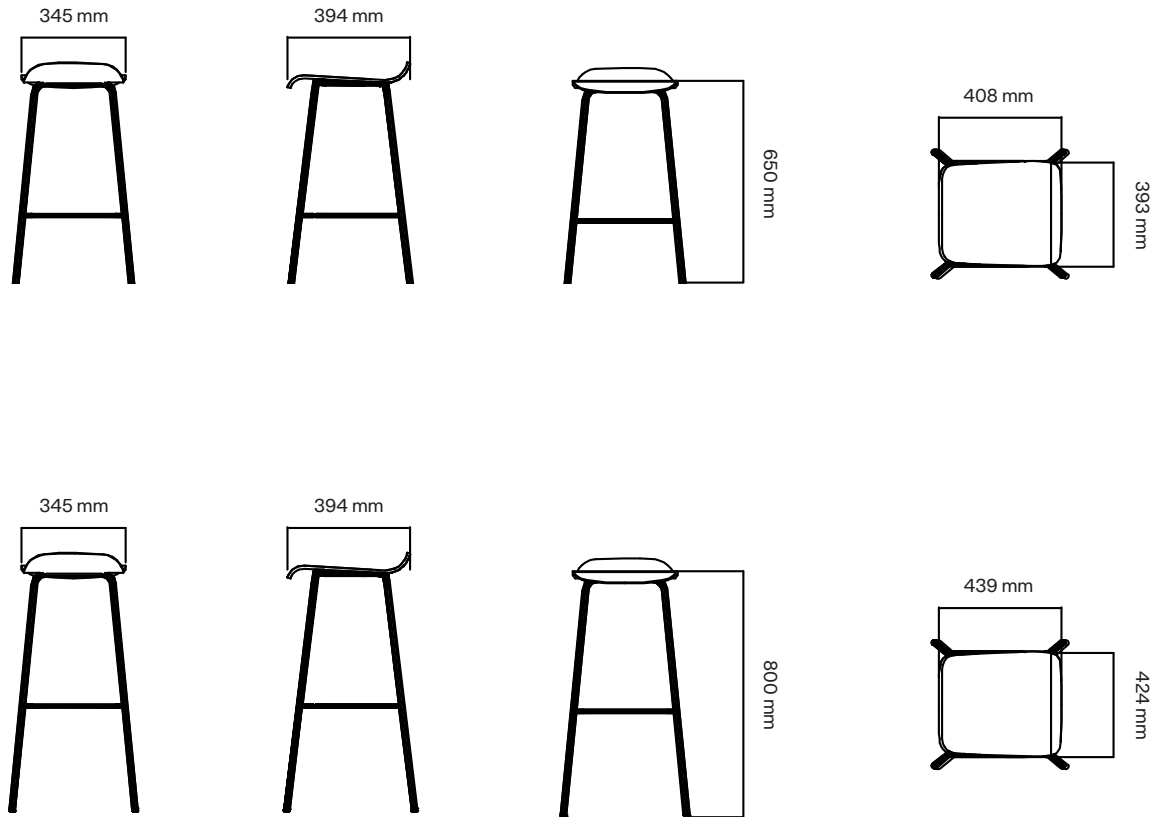

All other materials and colors are offered as a custom order.

Stand	Lacquer
	White Black Silver Chrome Dark Chocolate Misty Grey

All other materials and colors are offered separately.

Feather Stool

Art.no.	Feather Stool	PG1	PG2	PG3	PG4
52A65	Feather Stool medium, seat height 650mm	4 469 kr	4 610 kr	4 670 kr	4 805 kr
52A80	Feather Stool large, seat height 800mm	4 827 kr	4 968 kr	5 028 kr	5 163 kr