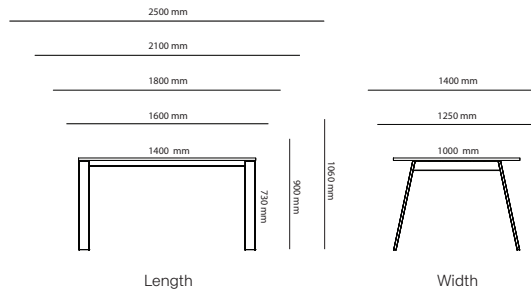

Piece Table

Color & Trim

HPL

White
Light grey
Dark grey
Black

Desktop

Beige
Light grey
Black

Veneer

Birch
Oak

Stained Veneer

White Ash
Black

Laminate (only available for Piece Light & Piece Wood)

White
Light grey
Dark grey

All other materials and colors are offered as a custom order.

Piece