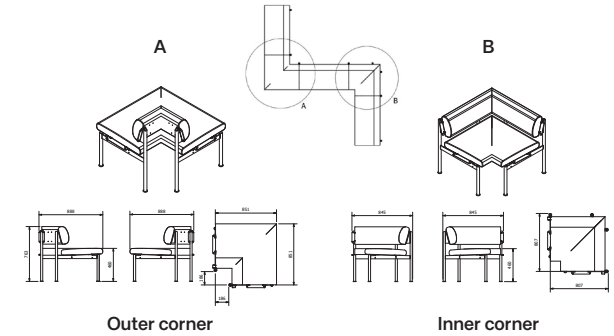

Everlong Sofa Corner