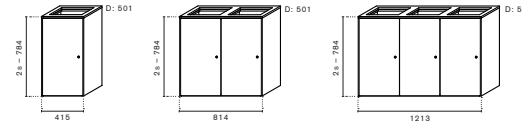

Waste sorting

2S