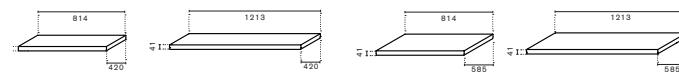

Seat pad

UPHOLSTERED