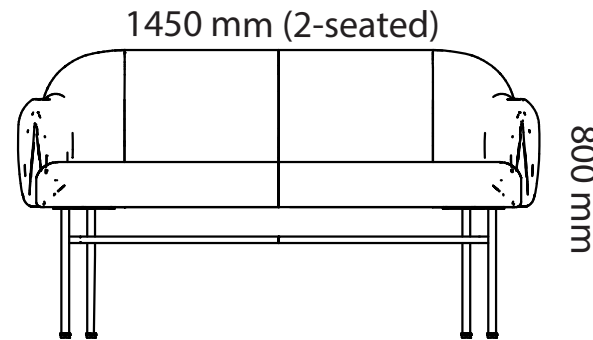

Clair Café Sofa

Color & Trim

	Fabrics
Price Group 2	Ally Cura Grain Hello Select Sumi
Price Group 3	Acton Auckland Capture Foster Hestan Main Line Flax Moore Node Remix Re-wool
Price Group 4	Divina MD Hallingdal 65 Rami Ritz Steelcut Trio Wolin
Leather	Elmosoft Leather

Length