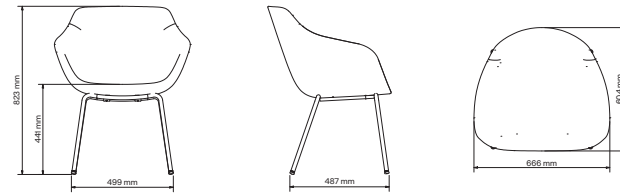

Eski Chair

Color & Trim

	Fabrics	Powder Coating
Price Group 1	Event Era	White Silver Black
Price Group 2	Quest Select Sumi Ally Hello Cura Grain	Chrome Lacquer Misty Grey Dark Chocolate Fern Green Coastal Blue Vermilion Red
Price Group 3	Main Line Flax Re-Wool Remix 3 Node Capture Moore Acton Hestan Auckland Foster	
Price Group 4	Ritz Hallingdal 65 Steelcut Trio 3 Divina MD Rami Wolin	
Leather	Elmosoft Leather	

All other materials and colors are offered as a custom order.

Eski Chair 4-leg