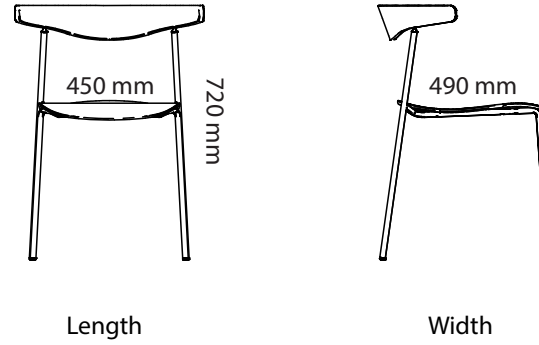

Hug Chair

Color & Trim

	Fabrics
Price Group 1	Event Era
Price Group 2	Ally Cura Grain Hello Quest Select Sumi
Price Group 3	Acton Auckland Capture Foster Hestan Main Line Flax Moore Node Remix Re-wool
Price Group 4	Divina MD Hallingdal 65 Rami Ritz Steelcut Trio Wolin
Leather	Elmosoft Leather

	Veneer	Stained Veneer
Wood	Birch Oak	White Ash
	All other materials and colors are offered separately	
Stand	Lacquer	
	White Black Silver Chrome Dark Chocolate Misty Grey	
	All other materials and colors are offered separately	

All other materials and colors are offered as a custom order.