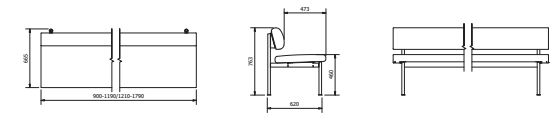

Everlong Sofa Flexi