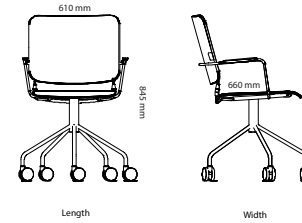

Feather swivel chair armrests