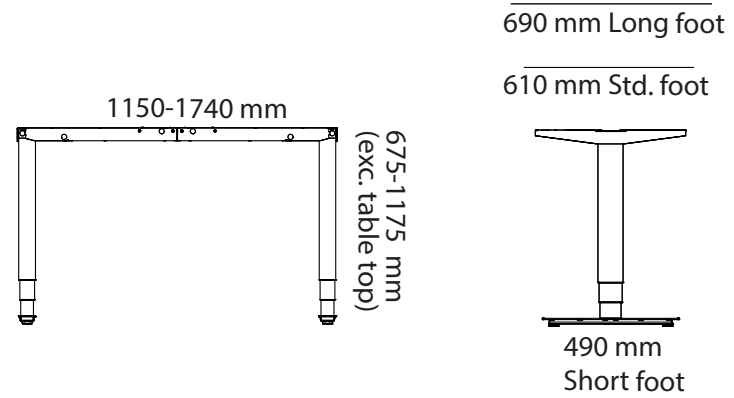

Electric Stand

Color & Trim

Lacquer

- Black
- Silver
- White

All other materials and colors are offered as a custom order.

2-legs electric stand