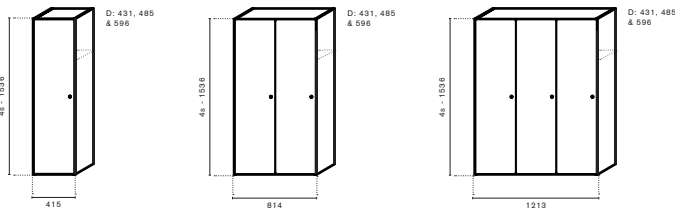

Wardrobe

3S

4S

5S

Waste sorting

2S

2S - CREST TOP

3S

Seat pad

UPHOLSTERED