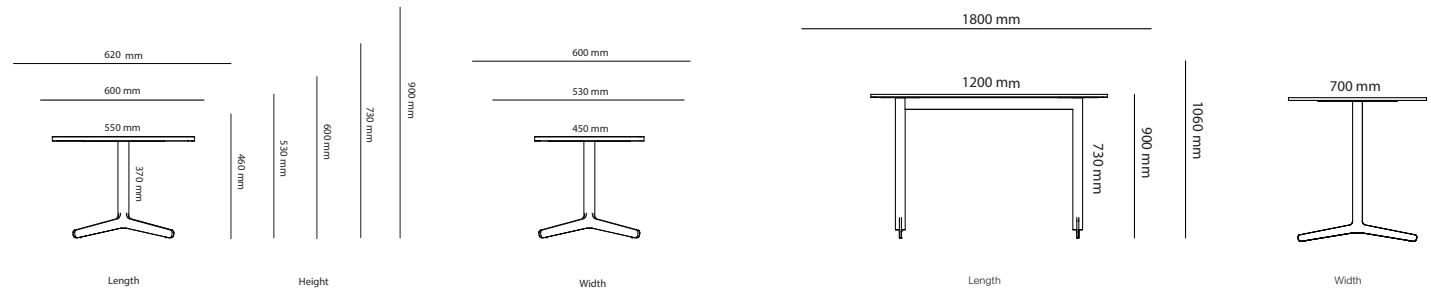

With round corners

All other materials and colors are offered as a custom order.