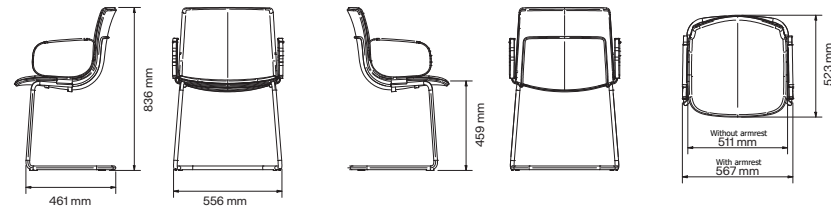

All other materials and colors are offered as a custom order.

Swivel with/without armrest

Cantilever with/without armrest

4-leg with/without armrest

Eline Chair

Art.no.	Chair	PG1	PG2	PG3	PG4	Leather
74A11	Eline 4-Legged chair, without armrests	3 950 kr	4 170 kr	4 390 kr	4 610 kr	5 210 kr
74A21	Eline 4-Legged chair, with uncovered armrests	4 990 kr	5 210 kr	5 430 kr	5 650 kr	6 250 kr
74A31	Eline 4-Legged chair, with leather-armrests	5 285 kr	5 505 kr	5 725 kr	5 945 kr	6 545 kr
74B11	Eline 4-Star Swivel chair, without armrests	5 900 kr	6 120 kr	6 340 kr	6 560 kr	7 160 kr
74B21	Eline 4-Star Swivel chair, with uncovered armrests	6 950 kr	7 170 kr	7 390 kr	7 610 kr	8 210 kr
74B31	Eline 4-Star Swivel chair, with leather-armrests	7 245 kr	7 465 kr	7 685 kr	7 905 kr	8 505 kr
74C11	Eline Cantilever chair, without armrests	4 240 kr	4 460 kr	4 680 kr	4 900 kr	5 500 kr
74C21	Eline Cantilever chair, with uncovered armrests	5 280 kr	5 500 kr	5 720 kr	5 940 kr	6 540 kr
74C31	Eline Cantilever chair, with leather-armrests	5 575 kr	5 795 kr	6 015 kr	6 235 kr	6 835 kr