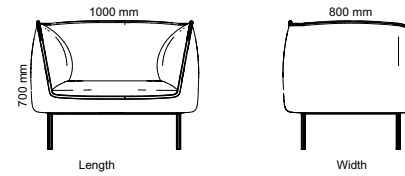

Color & Trim

	Fabrics
Price Group 2	Ally Cura Grain Hello Select Sumi
Price Group 3	Acton Auckland Capture Foster Hestan Main Line Flax Moore Node Remix Re-wool
Price Group 4	Divina MD Hallingdal 65 Rami Ritz Steelcut Trio Wolin
Leather	Elmosoft Leather

Armchair

All other materials and colors are offered as a custom order.