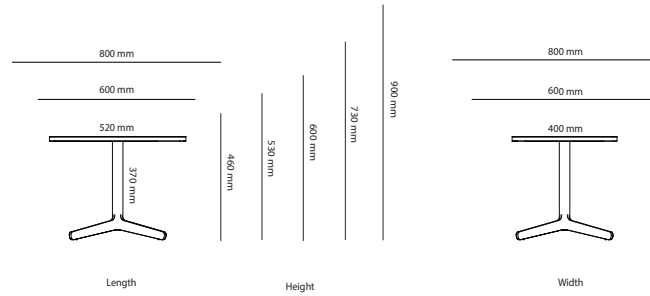

Feather Table

Color & Trim

Laminate	
Price Group 1	White Light grey Dark grey
Price Group 2	Oak Oak White glazed Ash White glazed Black stained Woodgrain
HPL	
Price Group 1	White Light grey Dark grey Black
Price Group 2	Black Anti fingerprint Oak Oak White glazed Ash White glazed Black stained Woodgrain
Desktop	
	Mushroom (4176) Pebble (4175) Nero (4023)
Veneer	
	Birch Oak Natural Oak White glazed Ash White glazed Black stained Dark brown stained
Solid	
	Ash Oak
Marble	
	Bianco Carrara Verde Guatemala Emperador Dark

Square/Rectangle