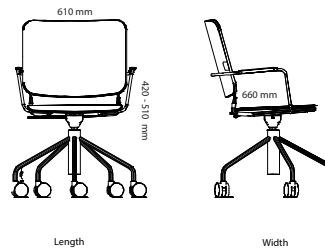

Feather chair

Feather swivel chair armrests

Feather lounge (Price quoted on request)

Feather chair armrests

Feather swivel-adjust chair armrests

Feather lounge swivel (Price quoted on request)

All other materials and colors are offered as a custom order.