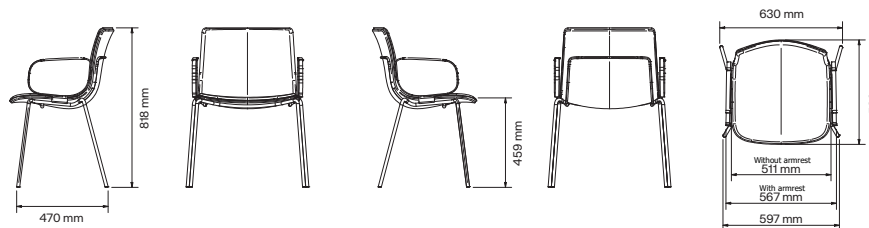

All other materials and colors are offered as a custom order.

Swivel with/without armrest

Cantilever with/without armrest

4-leg with/without armrest

Eline Chair

Art.no.	Chair	PG1	PG2	PG3	PG4	Leather
74A11	Eline 4-Legged chair, without armrests	3 950 kr	4 170 kr	4 390 kr	4 610 kr	5 210 kr
74A21	Eline 4-Legged chair, with uncovered armrests	4 990 kr	5 210 kr	5 430 kr	5 650 kr	6 250 kr
74A31	Eline 4-Legged chair, with leather-armrests	5 285 kr	5 505 kr	5 725 kr	5 945 kr	6 545 kr
74B11	Eline 4-Star Swivel chair, without armrests	5 900 kr	6 120 kr	6 340 kr	6 560 kr	7 160 kr
74B21	Eline 4-Star Swivel chair, with uncovered armrests	6 950 kr	7 170 kr	7 390 kr	7 610 kr	8 210 kr
74B31	Eline 4-Star Swivel chair, with leather-armrests	7 245 kr	7 465 kr	7 685 kr	7 905 kr	8 505 kr
74C11	Eline Cantilever chair, without armrests	4 240 kr	4 460 kr	4 680 kr	4 900 kr	5 500 kr
74C21	Eline Cantilever chair, with uncovered armrests	5 280 kr	5 500 kr	5 720 kr	5 940 kr	6 540 kr
74C31	Eline Cantilever chair, with leather-armrests	5 575 kr	5 795 kr	6 015 kr	6 235 kr	6 835 kr