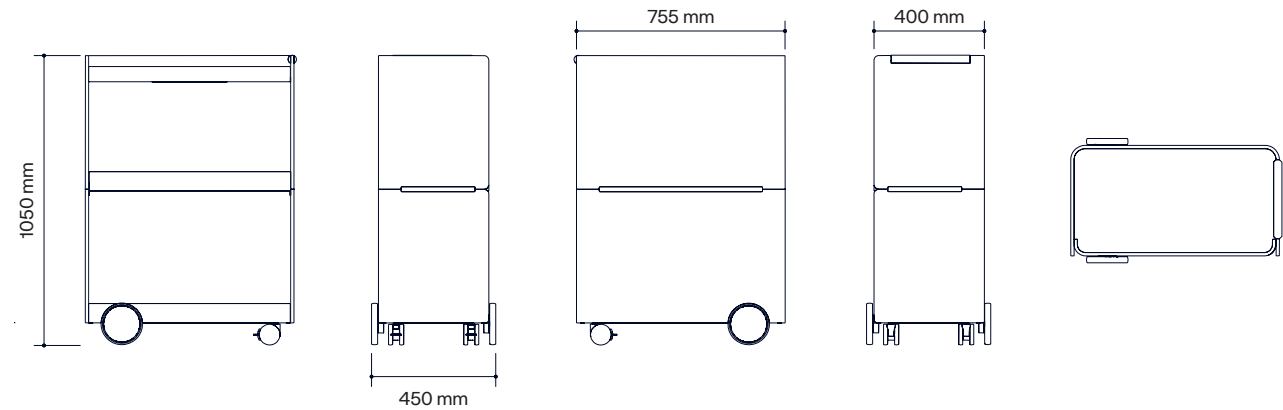

Color & Trim

Clear Coat & Stain	
Price Group 1	Natural Oak
Price Group 2	White Glazed Ash White Glazed Oak Dark Brown stained Black stain

All other materials and colors are offered as a custom order.

Troy High