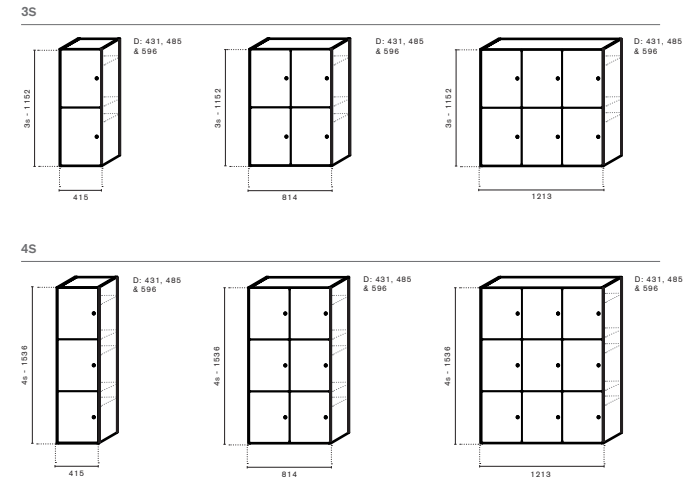

Personal lockers – Mid