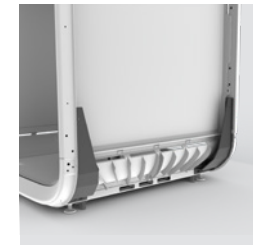

FRAMERY ONE COMPACT SEISMIC KIT Safety brackets that further reinforce the pod structure to withstand heavy seismic forces.