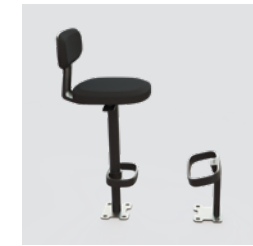

FRAMERY ONE

FRAMERY ONE HEIGHT ADJUSTABLE CHAIR Add a height adjustable chair with two footrests and a back rest. The seat is custom-tailored for Framery One.