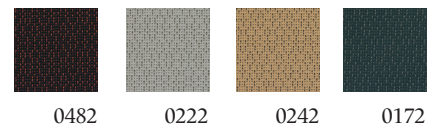

Ame
Kvadrat
100% recycled polyester