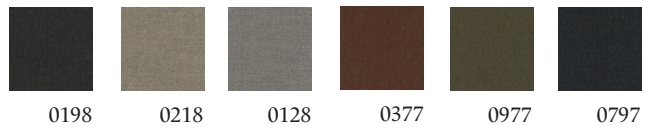

Re-wool 2
Kvadrat
45% recycled wool, 45% worsted wool, 10% nylon