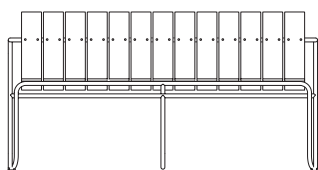

OCEAN BENCH

Designed by Jørgen & Nanna Ditzel

SKU no.		SEK Price Ex. VAT	SEK Incl. 25% VAT
09351	Ocean Bench - Black	17.400	21.750
09353	Ocean Bench - Sand	20.800	26.000
09354	Ocean Bench - Green	17.400	21.750
09355	Ocean Bench - Burnt Red	17.400	21.750

Frame: 20% recycled steel tube, gunmetal finish

Slats:

Ocean Black and Ocean Sand:

Recycled fishing nets with recycled hard plastics and recycled fiberglass (variation possible due to recycled materials)

Ocean Green:

Discarded beer kegs mixed with recycled hard plastic and recycled fiberglass (variation possible due to recycled materials)

Ocean Burnt Red:

Recycled post-consumer e-waste plastic and recycled fiberglass (variation possible due to recycled materials)

Ocean Bench: W 157 cm x D 58 cm x H 81 cm x Sh 46 cm

Packaging: 1 box / 1 pcs. **Colli Box:** H 83 cm x L 159 cm x D 59 cm **Weight Gross/Net:** 16,6 kg

HS Code: 9403 20 80 **Country of Origin:** Poland