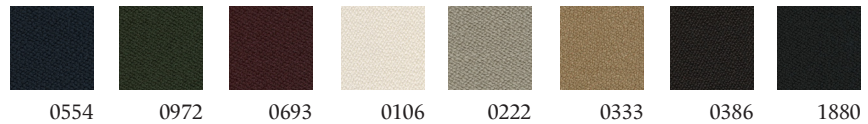

Price Category 3

Vidar 4
Kvadrat
94% new wool, 6% nylon

Baru
Sacho, Kvadrat
87% new wool, 10% polyester, 3% nylon