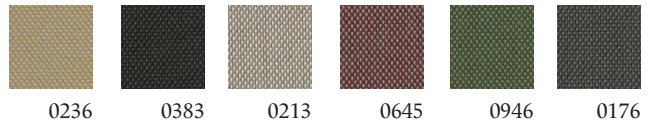

Lead time: 12 weeks

Price Category 2

Steelcut Trio 3
Kvadrat
90% worsted wool, 10% nylon

Clay
Sacho, Kvadrat
76% linen, 21% cotton, 3% polyester

Hallingdal 65
Kvadrat
30% new wool, 30% viscose

Price Category 3