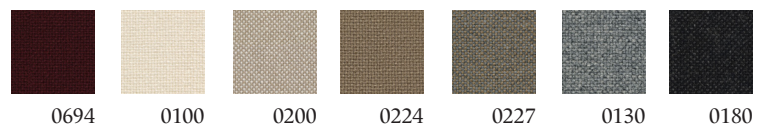

Lead time: 12 weeks

Price Category 2

Steelcut Trio 3
Kvadrat
90% worsted wool, 10% nylon

Clay
Sacho, Kvadrat
76% linen, 21% cotton, 3% polyester

Hallingdal 65
Kvadrat
30% new wool, 30% viscose

Price Category 3