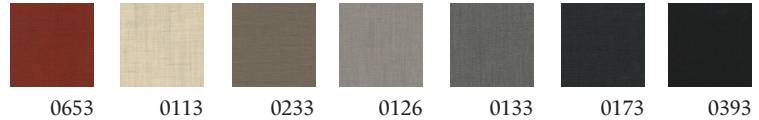

UPHOLSTERY PROGRAM COMPOUND COLLECTION

Categories

The upholstery program includes suggested textiles and leathers selected by our design team.

Mater recommends using the variants showed in the upholstery program but any colour within the textile / leather category can be selected.

MOQ: 6 pcs (same upholstery variant / colour code / sku variant)

Lead time: 12 weeks

Price Category 1

Remix 3
Kvadrat
90% worsted wool, 10% nylon