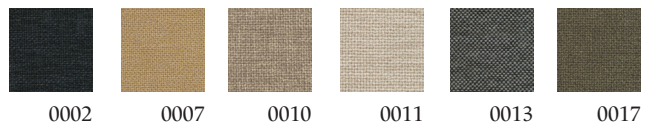

Mater recommends using the variants showed in the upholstery program but any colour within the textile / leather category can be selected.

MOQ: 6 pcs (same upholstery variant / colour code / sku variant)

Lead time: 12 weeks

Price Category 2

Steelcut Trio 3
Kvadrat
90% worsted wool, 10% nylon

Clay
Sacho, Kvadrat
76% linen, 21% cotton, 3% polyester

Hallingdal 65
Kvadrat
30% new wool, 30% viscose

Price Category 3