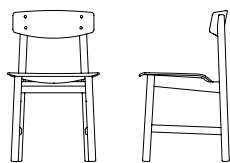

Objects

Mater Cube	25
Trumpet Coat Stand	26

Info

Upholstery Program	28
Com/Col	29
Shipping Costs	30

Furniture

CONSCIOUS CHAIR 3162

Designed by Børge Mogensen og Esben Klint

SKU no.		SEK Price Ex. VAT	SEK Price Incl. VAT
10001	Conscious Chair 3162 - Soaped Oak and Coffee Waste Light	6.200	7.750
10002	Conscious Chair 3162 - Black Painted Beech and Coffee Waste Black	4.800	6.000
10003	Conscious Chair 3162 - Grey Painted Beech and Wood Waste Grey	4.800	6.000
10004	Conscious Chair 3162 - Natural Lacquered Oak and Coffee Waste Dark	6.200	7.750
10005	Conscious Chair 3162 - Green Stained Oak and Coffee Waste Green	6.200	7.750
10006	Conscious Chair 3162 - Black Stained Oak and Coffee Waste Black	6.200	7.750