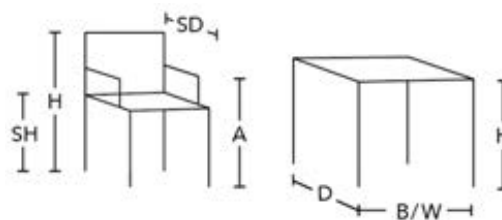

### CHAIR

H= Height to upper edge of backrest  
SH= Height of seat  
SD= Depth of chair  
A= Height to upper edge of armrest