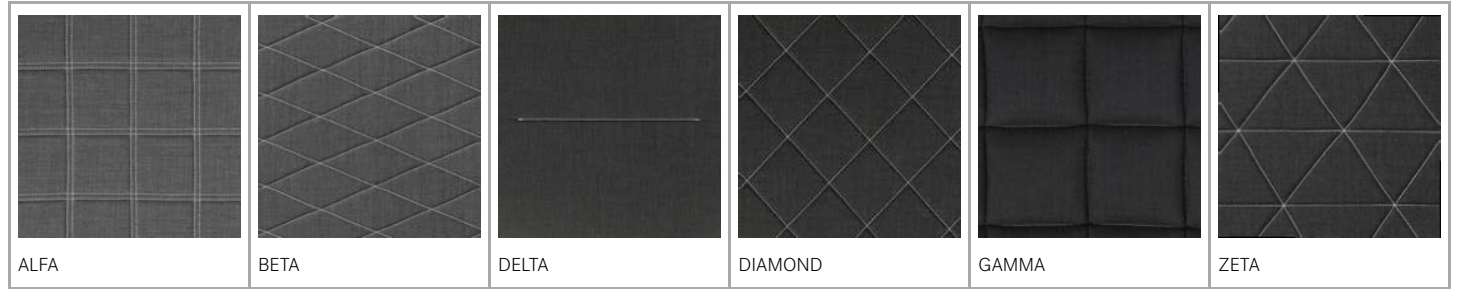

Selected patterns

The concept Offecct Selected Patterns consists of possibilities to customise selected parts of our collection. The series features carefully selected and exclusive patterns that enhance the character of the product, giving the furniture a unique and sophisticated expression. Each product has its own unique pattern. The seams for Offecct Selected Patterns are available in 12 colours.

PATTERNS

THREAD COLOURS

	White 1000		Neo Green 1426
	Black 4000		Dark Green 1097
	Dark Blue 825		Dark Grey 416
	Red 504		Grey 415
	Orange 123		Beige 265
	Neon Orange 1428		Brown 1224