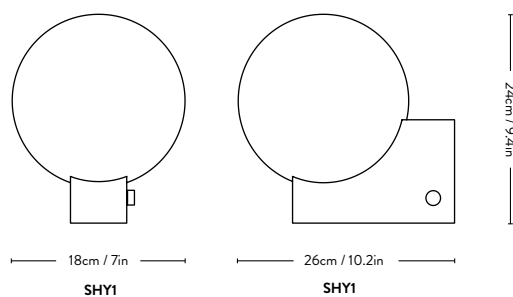

Journey SHY1 & SHY2

Signe Hytte

2018

Product no.	Product	Product code	Variant	Cord	Colli qty.	Lead time	Weight	PRICE EX. VAT (SEK)	PRICE INC. VAT (SEK)
133156A126	Table lamp	SHY1	Black	2m Black PVC	2 pcs	Stock item	1.60 kg	2.980	3.725
133156A161	Table lamp	SHY1	Silk Grey	2m Black PVC	2 pcs	Stock item	1.60 kg	2.980	3.725
133156A369	Table lamp	SHY1	Steel Blue NEW	2m Black PVC	2 pcs	Stock item	1.60 kg	3.216	4.020

SHY1: 4.2 Watt LED board
CRI: >90
Colour temperature (Kelvin): 2000K-3000K
Dimmability: Dimmer on base, dim-to-warm technology
IP class: IP20

Material: Mouth-blown satinised opal glass, steel.

SHY1: This product contains a light source of energy efficiency class G. LED board included - replaceable spare part.

Spare parts available. Please refer to the 'Spare Parts' section.