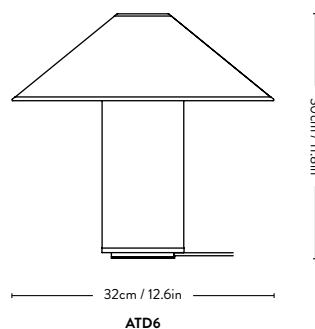

Technical Specification

E14 Max 40 Watt

Dimmability: Dimmer on cord

Material: Plastic-lined polyester, aluminium, steel

Bulb is not included.

Bellevue ^{AJ7} Arne Jacobsen 1929

Product no.	Product	Variant	Cord	Colli qty.	Lead time	Weight	PRICE EX. VAT (SEK)	PRICE INC. VAT (SEK)
133131A148	Floor lamp	Black & Brass	2m Black textile w. switch	1 pc	Stock item	8.00 kg	6.204	7.755
133131A145	Floor lamp	White & Bronzed Brass	2m White textile w. switch	1 pc	Stock item	8.00 kg	6.204	7.755
133131A146	Floor lamp	Stone Grey & Bronzed Brass	2m Black textile w. switch	1 pc	Stock item	8.00 kg	6.204	7.755