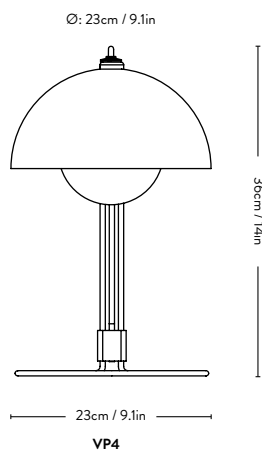

Flowerpot^{VP4} Verner Panton 1968

Product no.	Product	Variant	Cord	Colli qty.	Lead time	Weight	PRICE EX. VAT (SEK)	PRICE INC. VAT (SEK)
133086A221	Table lamp	Matt White	2m White textile w. switch	1 pc	Stock item	1.30 kg	2.740	3.425
133086A218	Table lamp	Matt Black	2m Black textile w. switch	1 pc	Stock item	1.30 kg	2.740	3.425
133086A203	Table lamp	Chrome-plated	2m Black textile w. switch	1 pc	Stock item	1.30 kg	4.172	5.215

Technical Specification

E27 Max 40 Watt

Material: Painted or plated steel.

Bulb is not included.

Spare parts available. Please refer to the 'Spare Parts' section.