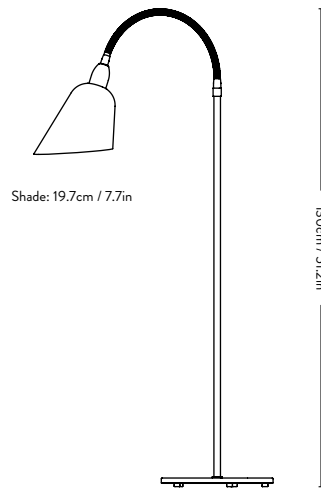

Bellevue ^{AJ7} Arne Jacobsen 1929

Product no.	Product	Variant	Cord	Colli qty.	Lead time	Weight	PRICE EX. VAT (SEK)	PRICE INC. VAT (SEK)
133131A148	Floor lamp	Black & Brass	2m Black textile w. switch	1 pc	Stock item	8.00 kg	6.204	7.755
133131A145	Floor lamp	White & Bronzed Brass	2m White textile w. switch	1 pc	Stock item	8.00 kg	6.204	7.755
133131A146	Floor lamp	Stone Grey & Bronzed Brass	2m Black textile w. switch	1 pc	Stock item	8.00 kg	6.204	7.755

Technical Specification

E27 Max 25 Watt

Material: Lacquered satin brass, lacquered aluminium, steel & cast iron.

Bulb is not included.

Base: Ø: 27.3cm / 10.7in

AJ7