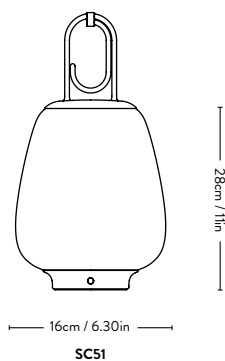

Lucca^{SC51} Space Copenhagen 2020

Product no.	Product	Variant	Colli qty.	Lead time	Weight	PRICE EX. VAT (SEK)	PRICE INC. VAT (SEK)
133163A127	Portable lamp	Black	2 pcs	Stock item	0.90 kg	1.428	1.785
133547	Multi charging station for 24 portable lamps		1 pc	Stock item	1.50 kg	1.308	1.635

Technical Specification

2.5 Watt LED Board
CRI: >80
Colour temperature (Kelvin): 2700K
Charging time: 8 hours
Operating time in highest light setting: 12 hours
Dimmability: 3 level touch dimmer on base 100% - 50% - 20%
Battery: Replaceable (spare part)
IP class: IP44 (This lamp works indoors and outdoors. It should be charged indoors, but can be left outside. Ensure the micro USB lid is closed to prevent water damage.)

Material: Satinised opal glass, powder-coated steel, brass.

LED board included – replaceable (spare part).
Micro USB A 200 cm / 79 in charging cable included.

Spare parts available. Please refer to the 'Spare Parts' section.