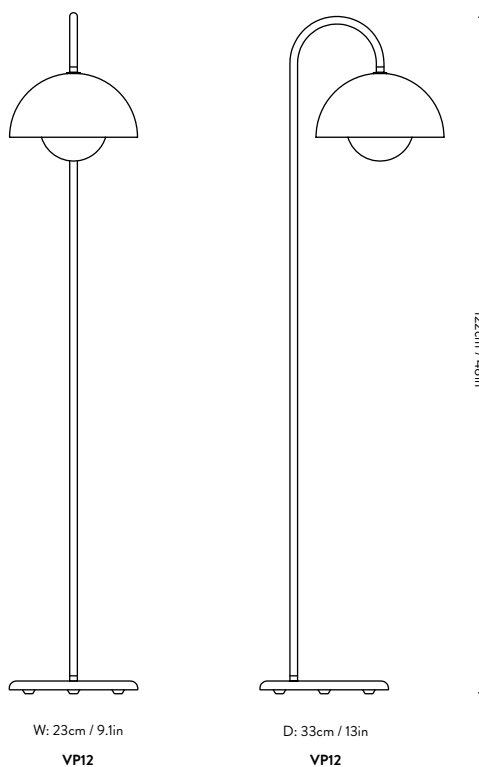

W: 46cm / 18.1in, L: 102cm / 40.2in, H: 124cm / 47.2in

Trolley

W: 44cm / 17.3in, L: 88cm / 34.6in, H: 2.8cm / 1.1in

Charging tray

Ø: 9.6cm / 3.8in

VP9

Flowerpot^{VP12} Verner Panton 1969

Product no.	Product	Variant	Cord	Colli qty.	Lead time	Weight	PRICE EX. VAT (SEK)	PRICE INC. VAT (SEK)
136978A178	Floor lamp	Cobalt Blue	2m Black textile cord w. switch	1 pc	Stock item	5.50 kg	5.724	7.155
136978A209	Floor lamp	Grey Beige	2m Black textile cord w. switch	1 pc	Stock item	5.50 kg	5.724	7.155
136978A218	Floor lamp	Matt Black	2m Black textile cord w. switch	1 pc	Stock item	5.50 kg	5.724	7.155
136978A274	Floor lamp	Chrome-plated	2m Black textile cord w. switch	1 pc	Stock item	5.50 kg	7.160	8.950

Technical Specification

E27 Max 40 Watt

Material: Painted or plated steel.

Bulb is not included.

Spare parts available. Please refer to the 'Spare Parts' section.

Copenhagen SC13 & SC14 Space Copenhagen 2018