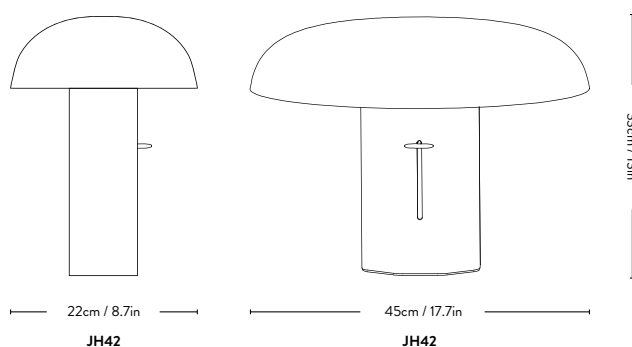

Montera ^{JH42} Jaime Hayon 2024

Product no.	Product	Variant	Cord	Colli qty.	Lead time	Weight	PRICE EX. VAT (SEK)	PRICE INC. VAT (SEK)
133280A426	Table lamp	Forest & Sky	2m Black textile	1 pc	Stock item	2.80 kg	4.772	5.965
133280A440	Table lamp	Amber & Ruby	2m Black textile	1 pc	Stock item	2.80 kg	4.772	5.965

Technical Specification

2xE14 Max 40 Watt
Dimmability: Dimmer on base

Material: Painted aluminium, brass.

Bulb is not included

Spare parts available. Please refer to the 'Spare Parts' section.