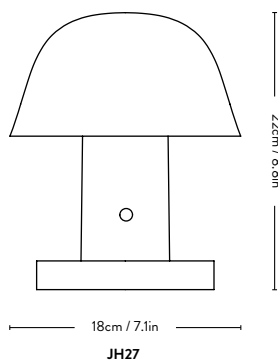

Setago ^{JH27} Jaime Hayon 2019

Product no.	Product	Variant	Colli qty.	Lead time	Weight	PRICE EX. VAT (SEK)	PRICE INC. VAT (SEK)
133130A152	Portable lamp	Nude & Forest	2 pcs	Stock item	0.70 kg	1.188	1.485
133130A151	Portable lamp	Rust & Thunder	2 pcs	Stock item	0.70 kg	1.188	1.485
133130A150	Portable lamp	Maroon & Grape	2 pcs	Stock item	0.70 kg	1.188	1.485

Technical Specification

G4 LED Bulb 3 Watt
CRI: >80
Colour temperature (Kelvin): 2800K
Charging time: 8 hours
Operating time in highest light setting: 10 hours
Dimmability: 3 level touch dimmer on base 100% - 70% - 40%
Battery: Replaceable (spare part)
IP class: IP44 (This lamp is for indoors use only. It can be taken outdoors, but must be kept and stored indoors.)

Material: Moulded polycarbonate and brass.

LED bulb included - replaceable (spare part).
Micro USB A 150 cm / 59 in charging cable included.

Spare parts available. Please refer to the 'Spare Parts' section.