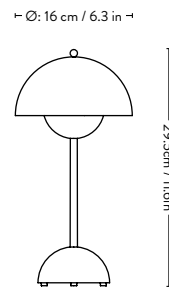

Material: Lacquered polycarbonate (PC) and steel

LED board included - replaceable (spare part).
 Magnetic USB A 200 cm / 79 inch charging cable included.

Spare parts available. Please refer to the 'Spare Parts' section.

W: 46cm / 18.1in, L: 102cm / 40.2in, H: 124cm / 47.2in

Trolley

W: 44cm / 17.3in, L: 88cm / 34.6in, H: 2.8cm / 1.1in

Charging tray

Ø: 9.6cm / 3.8in

VP9

Flowerpot^{VP12} Verner Panton 1969

Product no.	Product	Variant	Cord	Colli qty.	Lead time	Weight	PRICE EX. VAT (SEK)	PRICE INC. VAT (SEK)
136978A178	Floor lamp	Cobalt Blue	2m Black textile cord w. switch	1 pc	Stock item	5.50 kg	5.724	7.155
136978A209	Floor lamp	Grey Beige	2m Black textile cord w. switch	1 pc	Stock item	5.50 kg	5.724	7.155
136978A218	Floor lamp	Matt Black	2m Black textile cord w. switch	1 pc	Stock item	5.50 kg	5.724	7.155
136978A274	Floor lamp	Chrome-plated	2m Black textile cord w. switch	1 pc	Stock item	5.50 kg	7.160	8.950