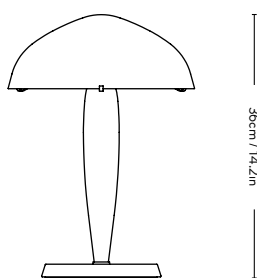

Material: Opal glass, walnut & marble.

Bulb is not included.

Spare parts available. Please refer to the 'Spare Parts' section.

25cm / 9.8in
SHY3

Montera ^{JH42} Jaime Hayon 2024

Product no.	Product	Variant	Cord	Colli qty.	Lead time	Weight	PRICE EX. VAT (SEK)	PRICE INC. VAT (SEK)
133280A426	Table lamp	Forest & Sky	2m Black textile	1 pc	Stock item	2.80 kg	4.772	5.965
133280A440	Table lamp	Amber & Ruby	2m Black textile	1 pc	Stock item	2.80 kg	4.772	5.965