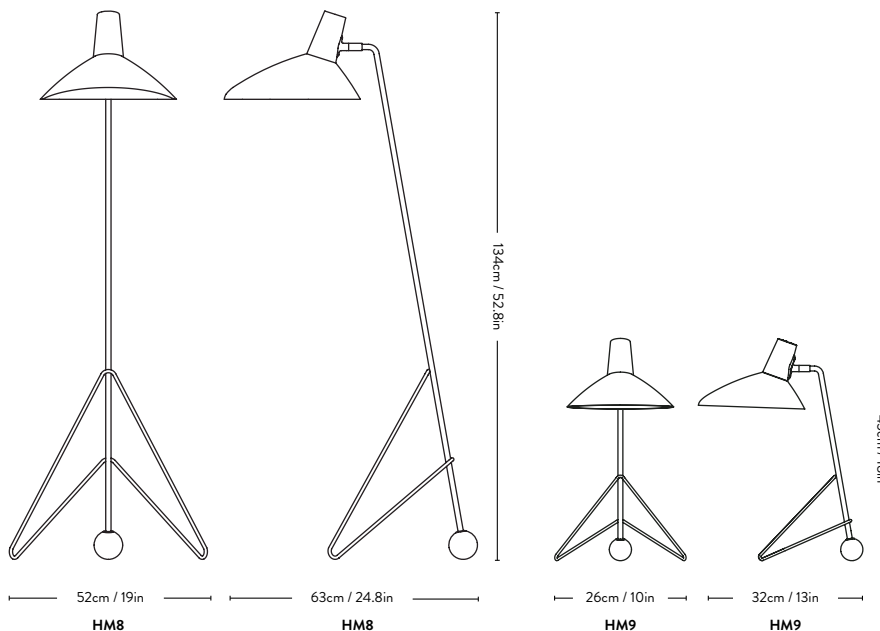

Tripod ^{HM8, HM9} Hvidt & Mølgaard 1953

Product no.	Product	Product code	Variant	Cord	Colli qty.	Lead time	Weight	PRICE EX. VAT (SEK)	PRICE INC. VAT (SEK)
136990A479	Floor lamp	HM8	Black	2m Black textile w. switch	1 pc	Stock item	5.30 kg	7.160	8.950
136990A478	Floor lamp	HM8	White	2m White textile w. switch	1 pc	Stock item	5.30 kg	7.160	8.950
136992A479	Table lamp	HM9	Black	2m Black textile w. switch	1 pc	Stock item	0.90 kg	3.100	3.875
136992A478	Table lamp	HM9	White	2m White textile w. switch	1 pc	Stock item	0.90 kg	3.100	3.875

1

Technical Specification

HM8: E27 Max 40 Watt

HM9: E14 Max 25 Watt

Rotating shade

Material:

HM8, Lacquered metal shade and base, lacquered brass.

HM9: Painted aluminium, steel & lacquered brass.

Bulb is not included.