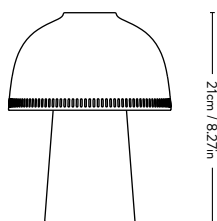

Raku^{SH8} Sebastian Herkner 2022

Product no.	Product	Variant	Colli qty.	Lead time	Weight	PRICE EX. VAT (SEK)	PRICE INC. VAT (SEK)
136746A118	Portable lamp	Blue Green & Brass	2 pcs	Stock item	0.90 kg	2.264	2.830
133167A117	Portable lamp	Beige Grey & Bronzed	2 pcs	Stock item	0.80 kg	2.264	2.830
133547	Multi charging station for 24 portable lamps		1 pc	Stock item	1.50 kg	1.308	1.635
134608	Trolley *fits 3 trays	Black	1 pc	Stock item	18.00 kg	1.904	2.380
133545	Charging tray incl. power supply *12 lamps	Black	1 pc	Stock item	5.00 kg	5.964	7.455

Technical Specification

G4 LED Bulb 1 Watt
CRI: >85
Colour temperature (Kelvin): 2700K
Charging time: 1 battery 3.5 hours – 2 batteries 6 hours
Operating time in highest light setting:
1 battery 11 hours – 2 batteries 20 hours
Dimmability: 3 levels 100% - 70% - 40%
Battery: Delivery with 1 battery. Replaceable (spare part)
IP class: IP44 (This lamp is for indoors use only. It can be taken outdoors, but must be kept and stored indoors.)

Material: Anodised aluminium or lacquered brass shade, ceramic with crackle glazed base, ABS

LED bulb included – replaceable (spare part).
Magnetic USB A 200 cm / 79 inch charging cable included.

Spare parts available. Please refer to the 'Spare Parts' section.

— Ø 16cm / 6.30in —

SH8

Charging tray