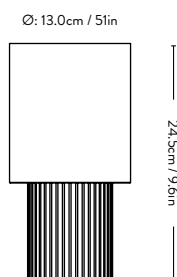

Manhattan SC52 Space Copenhagen 2020

Product no.	Product	Variant	Colli qty.	Lead time	Weight	PRICE EX. VAT (SEK)	PRICE INC. VAT (SEK)
133164A119	Portable lamp	Bronzed	2 pcs	Stock item	0.50 kg	1.784	2.230
133547	Multi charging station for 24 portable lamps		1 pc	Stock item	1.50 kg	1.308	1.635
134608	Trolley *fits 3 trays	Black	1 pc	Stock item	18.00 kg	1.904	2.380
133545	Charging tray incl. power supply *12 lamps	Black	1 pc	Stock item	5.00 kg	5.964	7.455

Technical Specification

G4 LED Bulb 1 Watt
CRI: >85
Colour temperature (Kelvin): 2700K
Charging time: 1 battery 3.5 hours – 2 batteries 6 hours
Operating time in highest light setting:
1 battery 11 hours – 2 batteries 20 hours
Dimmability: 3 level touch dimmer on base 100% - 70% - 40%
Battery: Delivery with 1 battery. Replaceable (spare part)
IP class: IP20

Material: Aluminium, Canvas, ABS

LED bulb included – replaceable (spare part).
Magnetic USB A 200 cm / 79 in charging cable included.

Spare parts available. Please refer to the 'Spare Parts' section.

Base Ø: 8.4cm / 3.3in

SC52

Charging tray