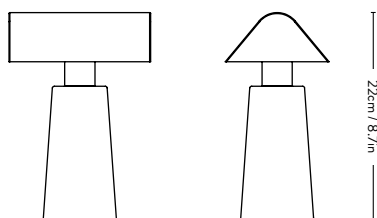

Caret^{MF1} Matteo Fogale 2022

Product no.	Product	Variant	Colli qty.	Lead time	Weight	PRICE EX. VAT (SEK)	PRICE INC. VAT (SEK)
133166A160	Portable lamp	Silk Grey	2 pcs	Stock item	0.75 kg	1.784	2.230
133166A163	Portable lamp	Dark Burgundy	2 pcs	Stock item	0.75 kg	1.784	2.230
133547	Multi charging station for 24 portable lamps		1 pc	Stock item	1.50 kg	1.308	1.635
134608	Trolley *fits 3 trays	Black	1 pc	Stock item	18.00 kg	1.904	2.380
133545	Charging tray incl. power supply *12 lamps	Black	1 pc	Stock item	5.00 kg	5.964	7.455

Technical Specification

G4 LED Bulb 1 Watt
CRI: >85
Colour temperature (Kelvin): 2700K
Charging time: 1 battery 3.5 hours – 2 batteries 6 hours
Operating time in highest light setting:
1 battery 11 hours – 2 batteries 20 hours
Dimmability: 3 level touch dimmer on base 100% - 70% - 40%
Battery: Delivery with 1 battery. Replaceable (spare part)
IP class: IP44 (This lamp is for indoors use only. It can be taken outdoors, but must be kept and stored indoors.)

Material: Lacquered steel, polycarbonate (PC), ABS

LED bulb included – replaceable (spare part).
Magnetic USB A 200 cm / 79 in charging cable included.

Spare parts available. Please refer to the 'Spare Parts' section.

15cm / 5.9in

10cm / 3.9in

MF1

22cm / 8.7in

Charging tray