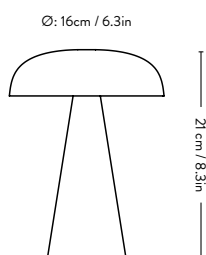

Spare parts available. Please refer to the 'Spare Parts' section.

SC53

W: 43.8cm / 17.2in, L: 89cm / 35in, H: 2.8cm / 1.1in

Charging tray

W: 46cm / 18.1in, L: 102cm / 40.2in, H: 124cm / 47.2in

Trolley

Caret^{MF1} Matteo Fogale 2022