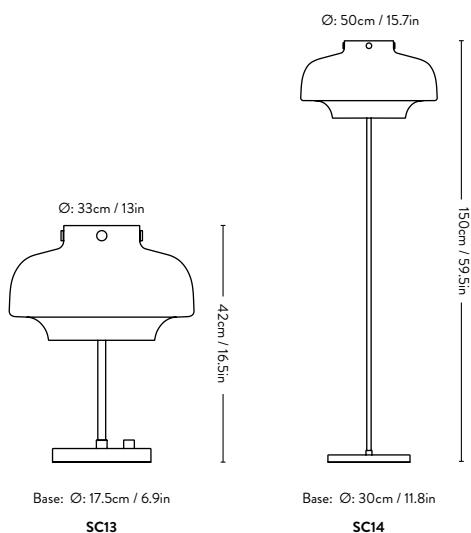

Copenhagen SC13 & SC14 Space Copenhagen 2018

Product no.	Product	Product code	Variants	Cord	Colli qty.	Lead time	Weight	PRICE EX. VAT (SEK)	PRICE INC. VAT (SEK)
133146A359	Table lamp	SC13	Opal Glass & Bronzed Brass	3.5m Black PVC	1 pc	Stock item	4.40 kg	5.724	7.155
133147A359	Floor lamp	SC14	Opal Glass & Bronzed Brass	3.5m Black PVC w. switch	1 pc	Stock item	11.00 kg	10.500	13.125

Technical Specification

SC13

6.6 Watt LED board
CRI: >85
Colour temperature (Kelvin): 2200K-3000K
Dimmability: Dimmer on base, dim-to-warm technology
This product contains a light source of energy efficiency class G.
LED board included – not replaceable.

SC14

16.3 Watt LED board
CRI: >85
Colour temperature (Kelvin): 2200K-2800K
Dimmability: Dimmer on cord, dim-to-warm technology
This product contains a light source of energy efficiency class G.
LED board included – not replaceable.

Material: Satinized opal glass & lacquered bronzed brass.

Spare parts available. Please refer to the 'Spare Parts' section.