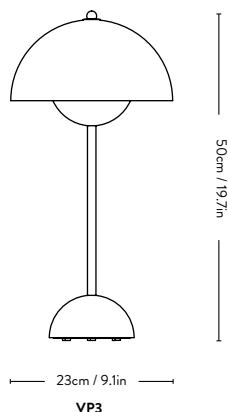

Technical Specification

E27 Max 40 Watt

Material: Painted or plated steel.

Bulb is not included.

Spare parts available. Please refer to the 'Spare Parts' section.